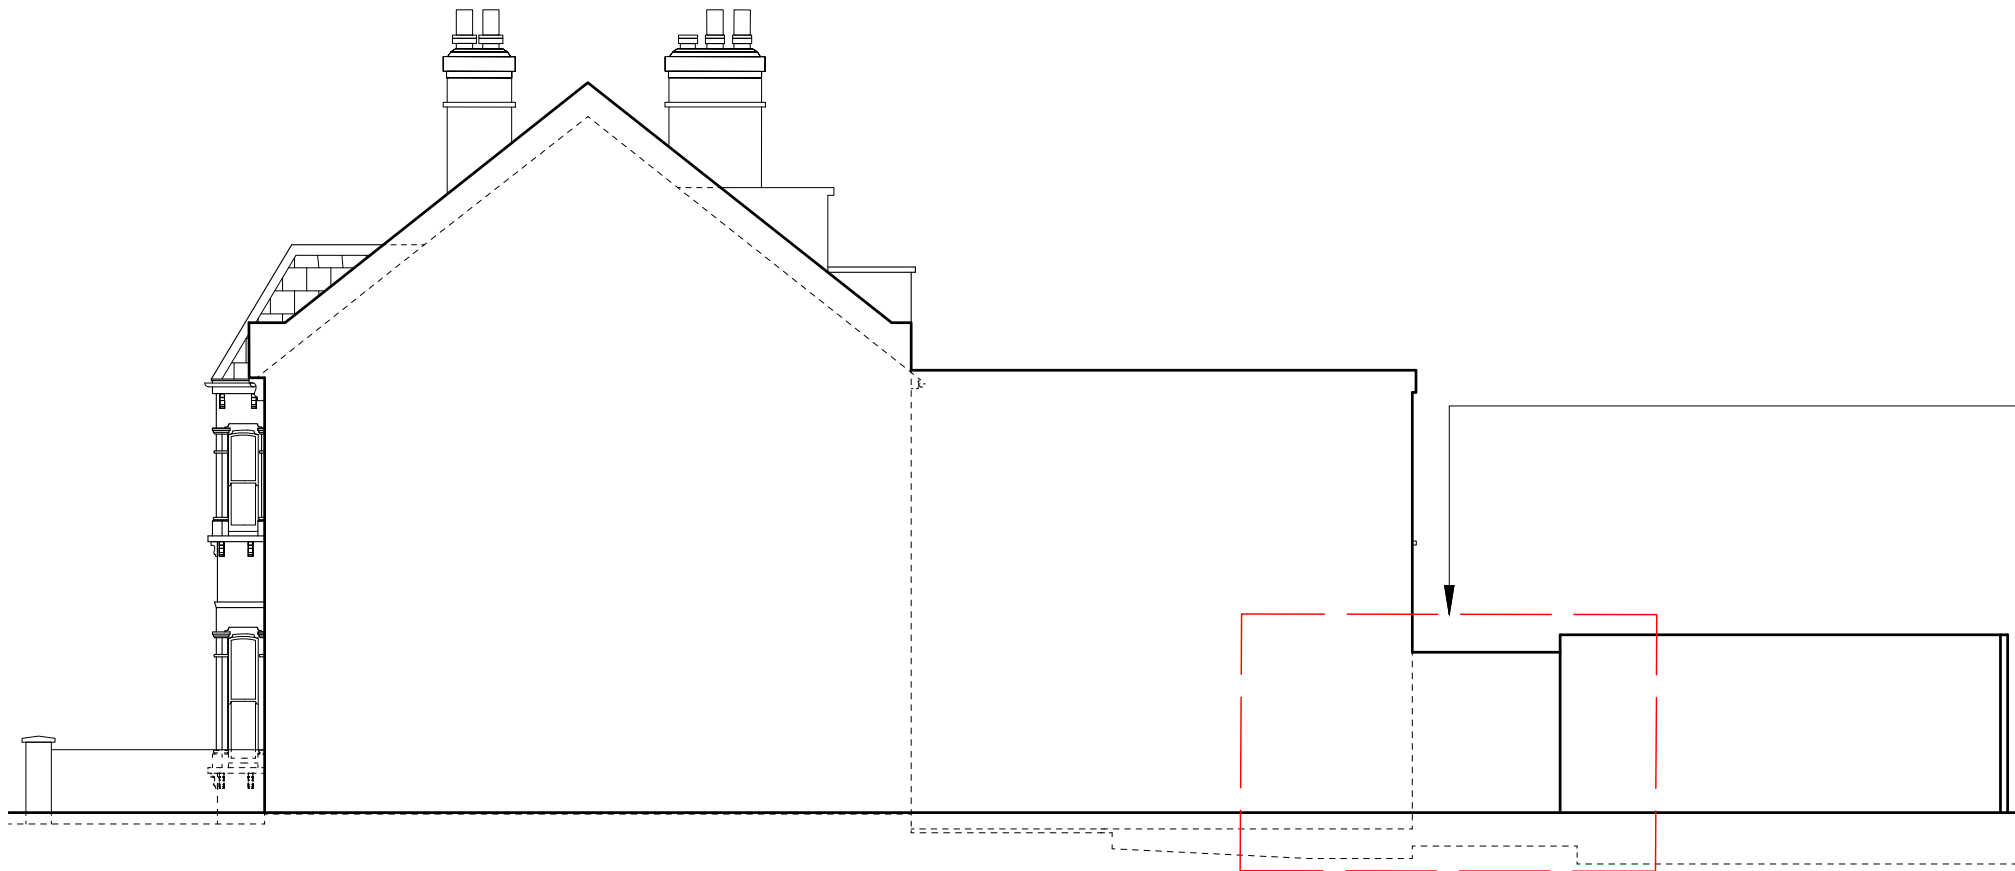

NOTES

DO NOT SCALE FROM THIS DRAWING EXCEPT FOR THE PURPOSES OF PLANNING AND BUILDING REGULATIONS. ALL DIMENSIONS TO BE CHECKED ON SITE.

27 Ravenshaw Street 25A Ravenshaw Street 23 Ravenshaw Street
FRONT ELEVATION

23 Ravenshaw Street 25A Ravenshaw Street 27 Ravenshaw Street
REAR ELEVATION

SIDE ELEVATION

REVISION:

PROJECT TITLE

25A Ravenshaw Street

AURAA
STUDIO

www.auraa.studio 1A Chalk Farm Parade
info@auraa.studio London NW3 2BN

TITLE

ELEVATIONS AS EXISTING

DATE 28.02.2018

SCALE 1/100 @ A3

DRAWN BC / RL

STATUS INFORMATION

DRG No 1772_EX_300

REV: