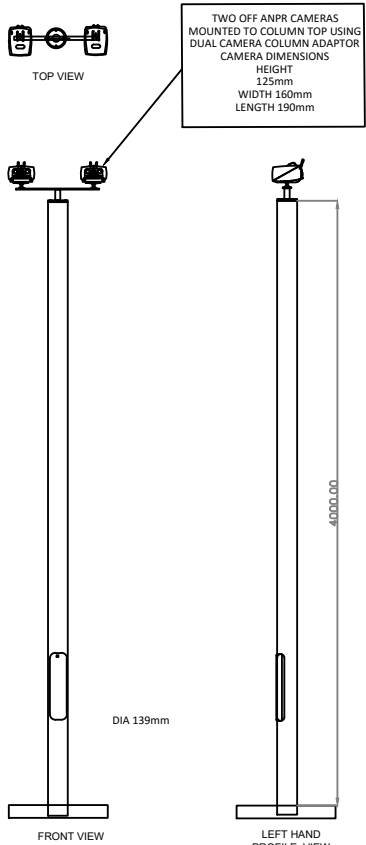

MILD STEEL COLUMN ZINC GALVANISED NATURAL FINISH DIMENSIONS
 HEIGHT ABOVE GROUND 4000mm
 DIAMETER 139mm

General Notes		
No.	Revision/Issue	Date
File Name and Address Euro Car Parks Ltd 20 Central Square London NW1 6QJ +44 (0)20 7963 3000 <small>Registered in England & Wales, Registration No 12709612</small>		
		
Project Name and Address M&S CAMDEN CAMERA COLUMN NW1 7JX		
Project 0943-DWG-02-01 Date 01-03-2018 Rev 04	Sheet 04	