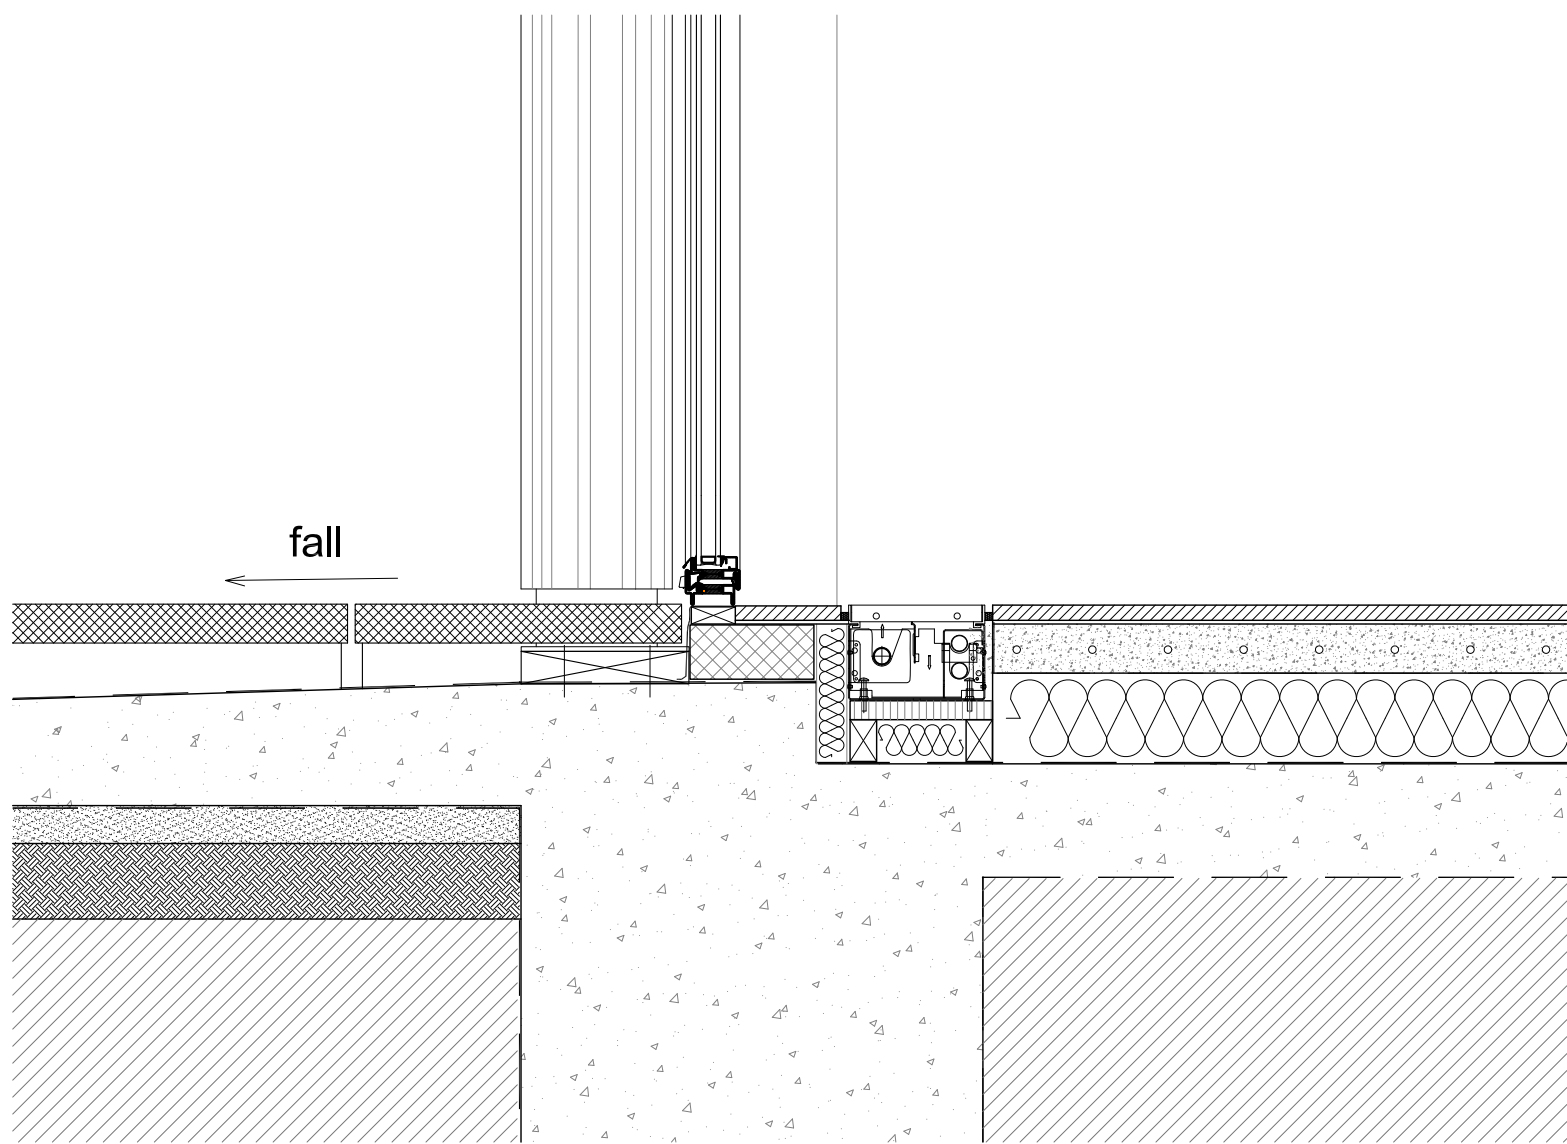

Terrace

Kitchen/Study

Section A-A'

Washed white oak frame

Steel door/window frame
Secco OS265

Plan

		Location		London Atelier <i>Architecture, Interior, Museum and Exhibition Design</i> Studio 7 160 Barby Road London W10 6BS +44 (0) 20 3490 2140 info@londonatelier.com www.londonatelier.com		Drawing Status For Planning	
						Project title Gainsborough House Flat 10 Froggnal Rise, London NW3 6PZ	
						Drawing title Conservatory Detail	
						Drawing No. LA090_500 Rev. - Scale 1:10 @ A3 Date 27/02/2018	
Revision	Description	Date					