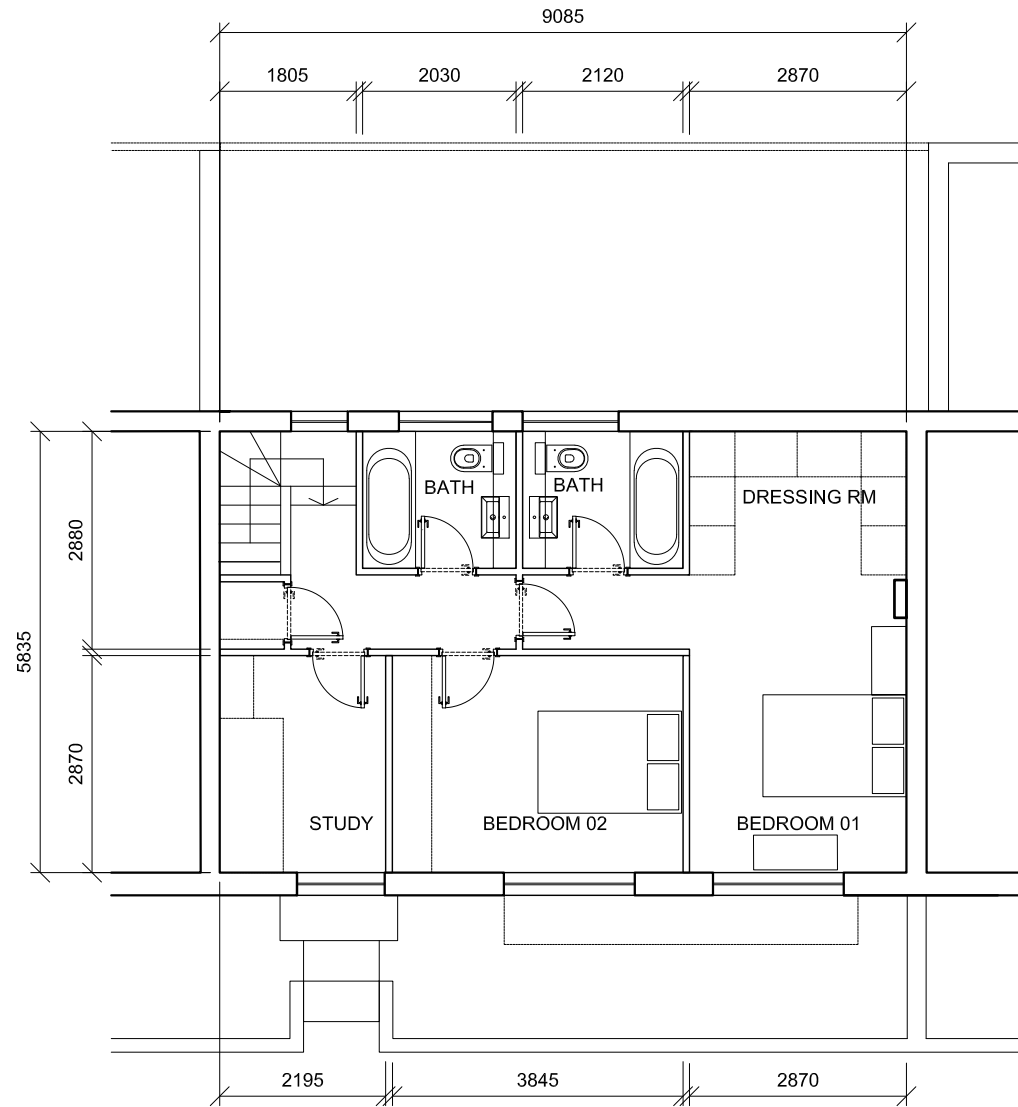

- © Fathom Architects 2017
- All dimensions are in millimeters unless otherwise noted
- All levels are in meters above ordnance datum (AOD) unless otherwise noted
- Dimensions take priority, do not scale off the drawing (accept for planning purposes)
- All dimensions to be verified on site
- Any discrepancies to be notified to Fathom in writing

Rev.	Date	Reason for issue
0	15.11.17	Issued for planning

Fathom Architects

+44 (0) 20 3151 1515
fathomarchitects.com

Helen Hare
4 Regal Lane
London
NW1 7TH

Project

4 REGAL LANE

Title

EXISTING FIRST FLOOR PLAN

Scale bar 1:100

Scale	Paper size	Scale	Paper size
1:50	@ A1	1:100	@ A3
Project no.	Drawing no.	Rev.	
0016	A1001	00	