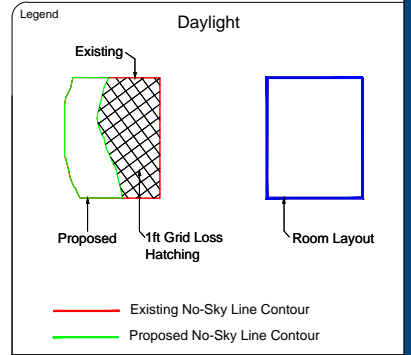

Sources of Information

SURROUND

141022_ferdinand place Site plan.dwg
1052 - 1 & 4 Ferdinand Place London NW1 8EE (Issue Drawing 2014.06.02).dwg
INFO- development adjacent 10 ferdinand st STREET VIEW

EXISTING

141022_ferdinand place Site plan.dwg
1052 - 1 & 4 Ferdinand Place London NW1 8EE (Issue Drawing 2015.09.09).dwg
BING MAPS
STREET VIEW

PROPOSED

244_PLN_099.dwg
244_PLN_100.dwg
244_PLN_101.dwg
244_PLN_102.dwg
244_PLN_103.dwg
244_PLN_104.dwg

08449 02 03 04
GVA Schatunowski Brooks
65 Gresham Street, London, EC2V 7NQ
www.gva.co.uk

Project Name
**FERDINAND PLACE
LONDON**

Client
-
-

Drawing Title
**NO SKYLINE CONTOUR FOR
PROPOSED AMENITY**

Drawn By RT	Chk'd By -	Scale @ A3 1/100	Date 08 OCT 2015

Project No. FE43/06	Drawing No. BRE/55	Revision -