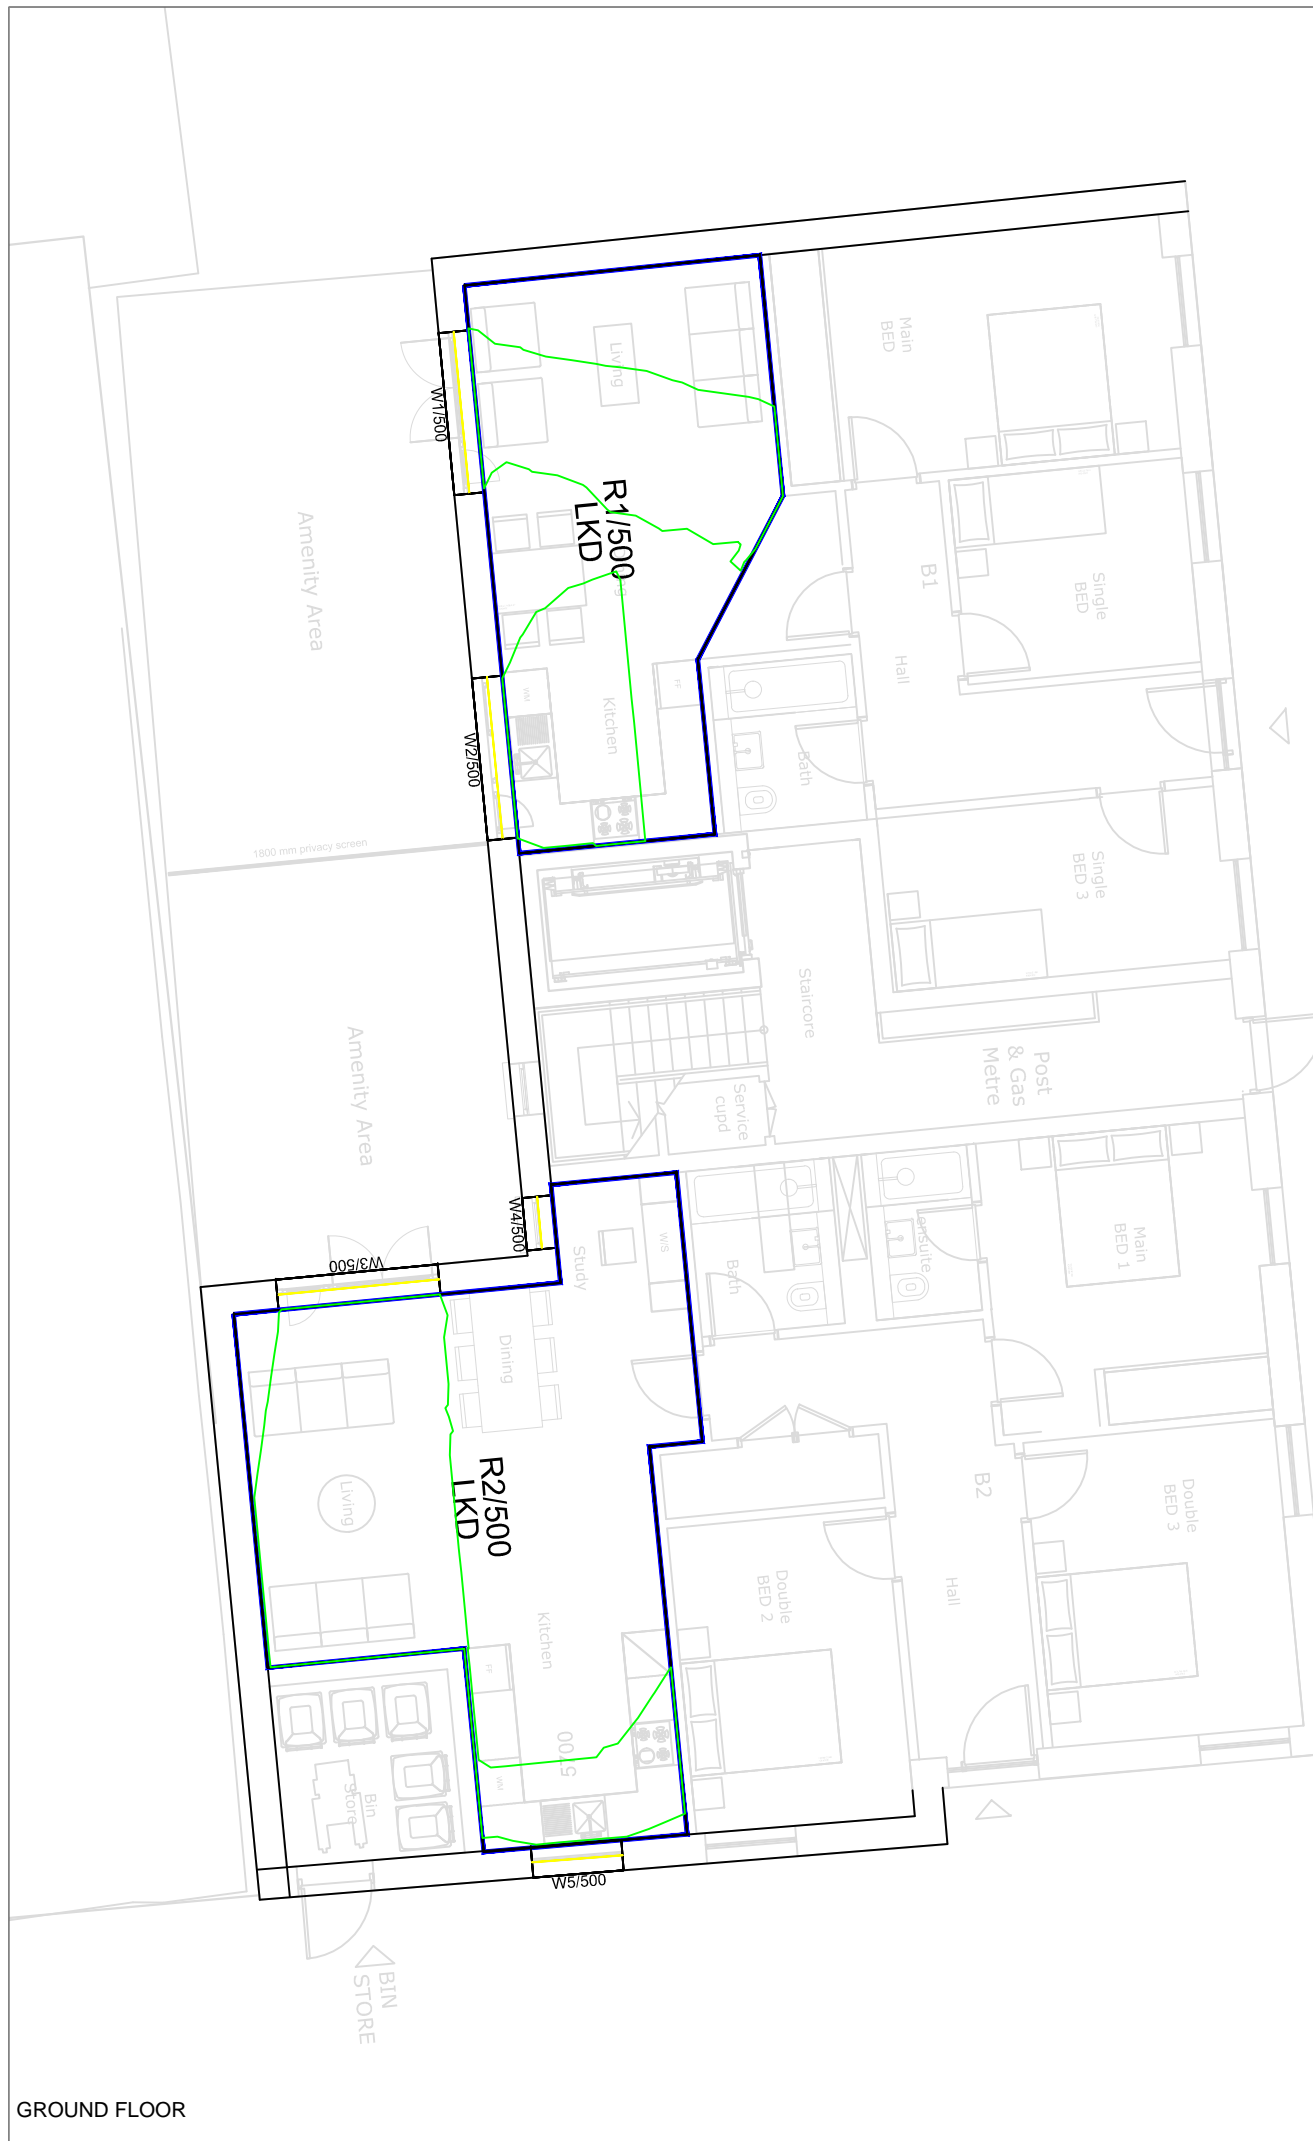

2ND FLOOR

Sources of Information

SURROUND

141022_ferdinand place Site plan.dwg
 1052 - 1 & 4 Ferdinand Place London NW1 8EE (Issue Drawing 2014.06.02).dwg
 INFO- development adjacent 10 ferdinand st STREET VIEW

EXISTING

141022_ferdinand place Site plan.dwg
 1052 - 1 & 4 Ferdinand Place London NW1 8EE (Issue Drawing 2015.09.09).dwg
 BING MAPS
 STREET VIEW

PROPOSED

244_PLN_099.dwg
 244_PLN_100.dwg
 244_PLN_101.dwg
 244_PLN_102.dwg
 244_PLN_103.dwg
 244_PLN_104.dwg

GROUND FLOOR

1ST FLOOR

Legend

Daylight

Existing
Proposed
1ft Grid Loss Hatching
Room Layout

Existing No-Sky Line Contour
Proposed No-Sky Line Contour

Sources of Information

SURROUND

141022_ferdinand place Site plan.dwg
 1052 - 1 & 4 Ferdinand Place London NW1 8EE (Issue Drawing 2014.06.02).dwg
 INFO- development adjacent 10 ferdinand st STREET VIEW

EXISTING

141022_ferdinand place Site plan.dwg
 1052 - 1 & 4 Ferdinand Place London NW1 8EE (Issue Drawing 2015.09.09).dwg
 BING MAPS
 STREET VIEW