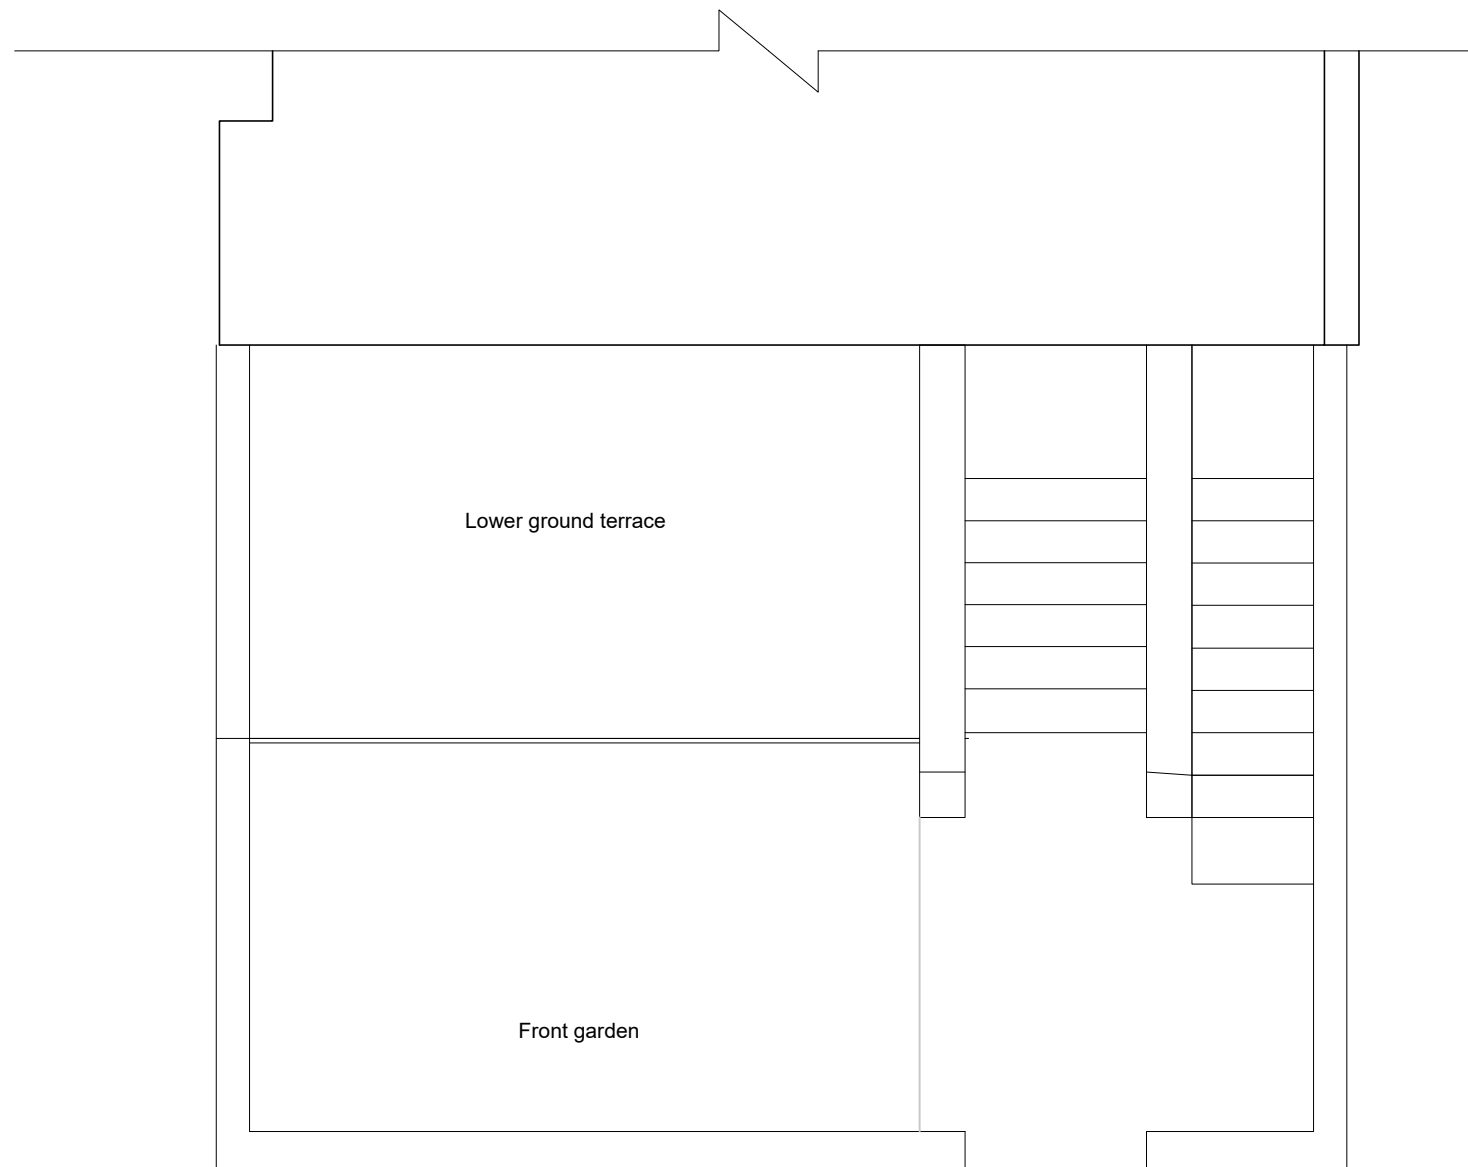

NOTE:

ALL DIMENSIONS TO BE  
VERIFIED BY THE  
CONTRACTOR ON SITE

EXISTING FRONT GARDEN PLAN

Project :  
10 King Henry's Rd,  
London NW3 3RP

Project title:  
Existing Garden Plan

Drawn SA

Date: DEC 2017

Drawing No:INE-02

Scale: 1:50

Paper size: A3