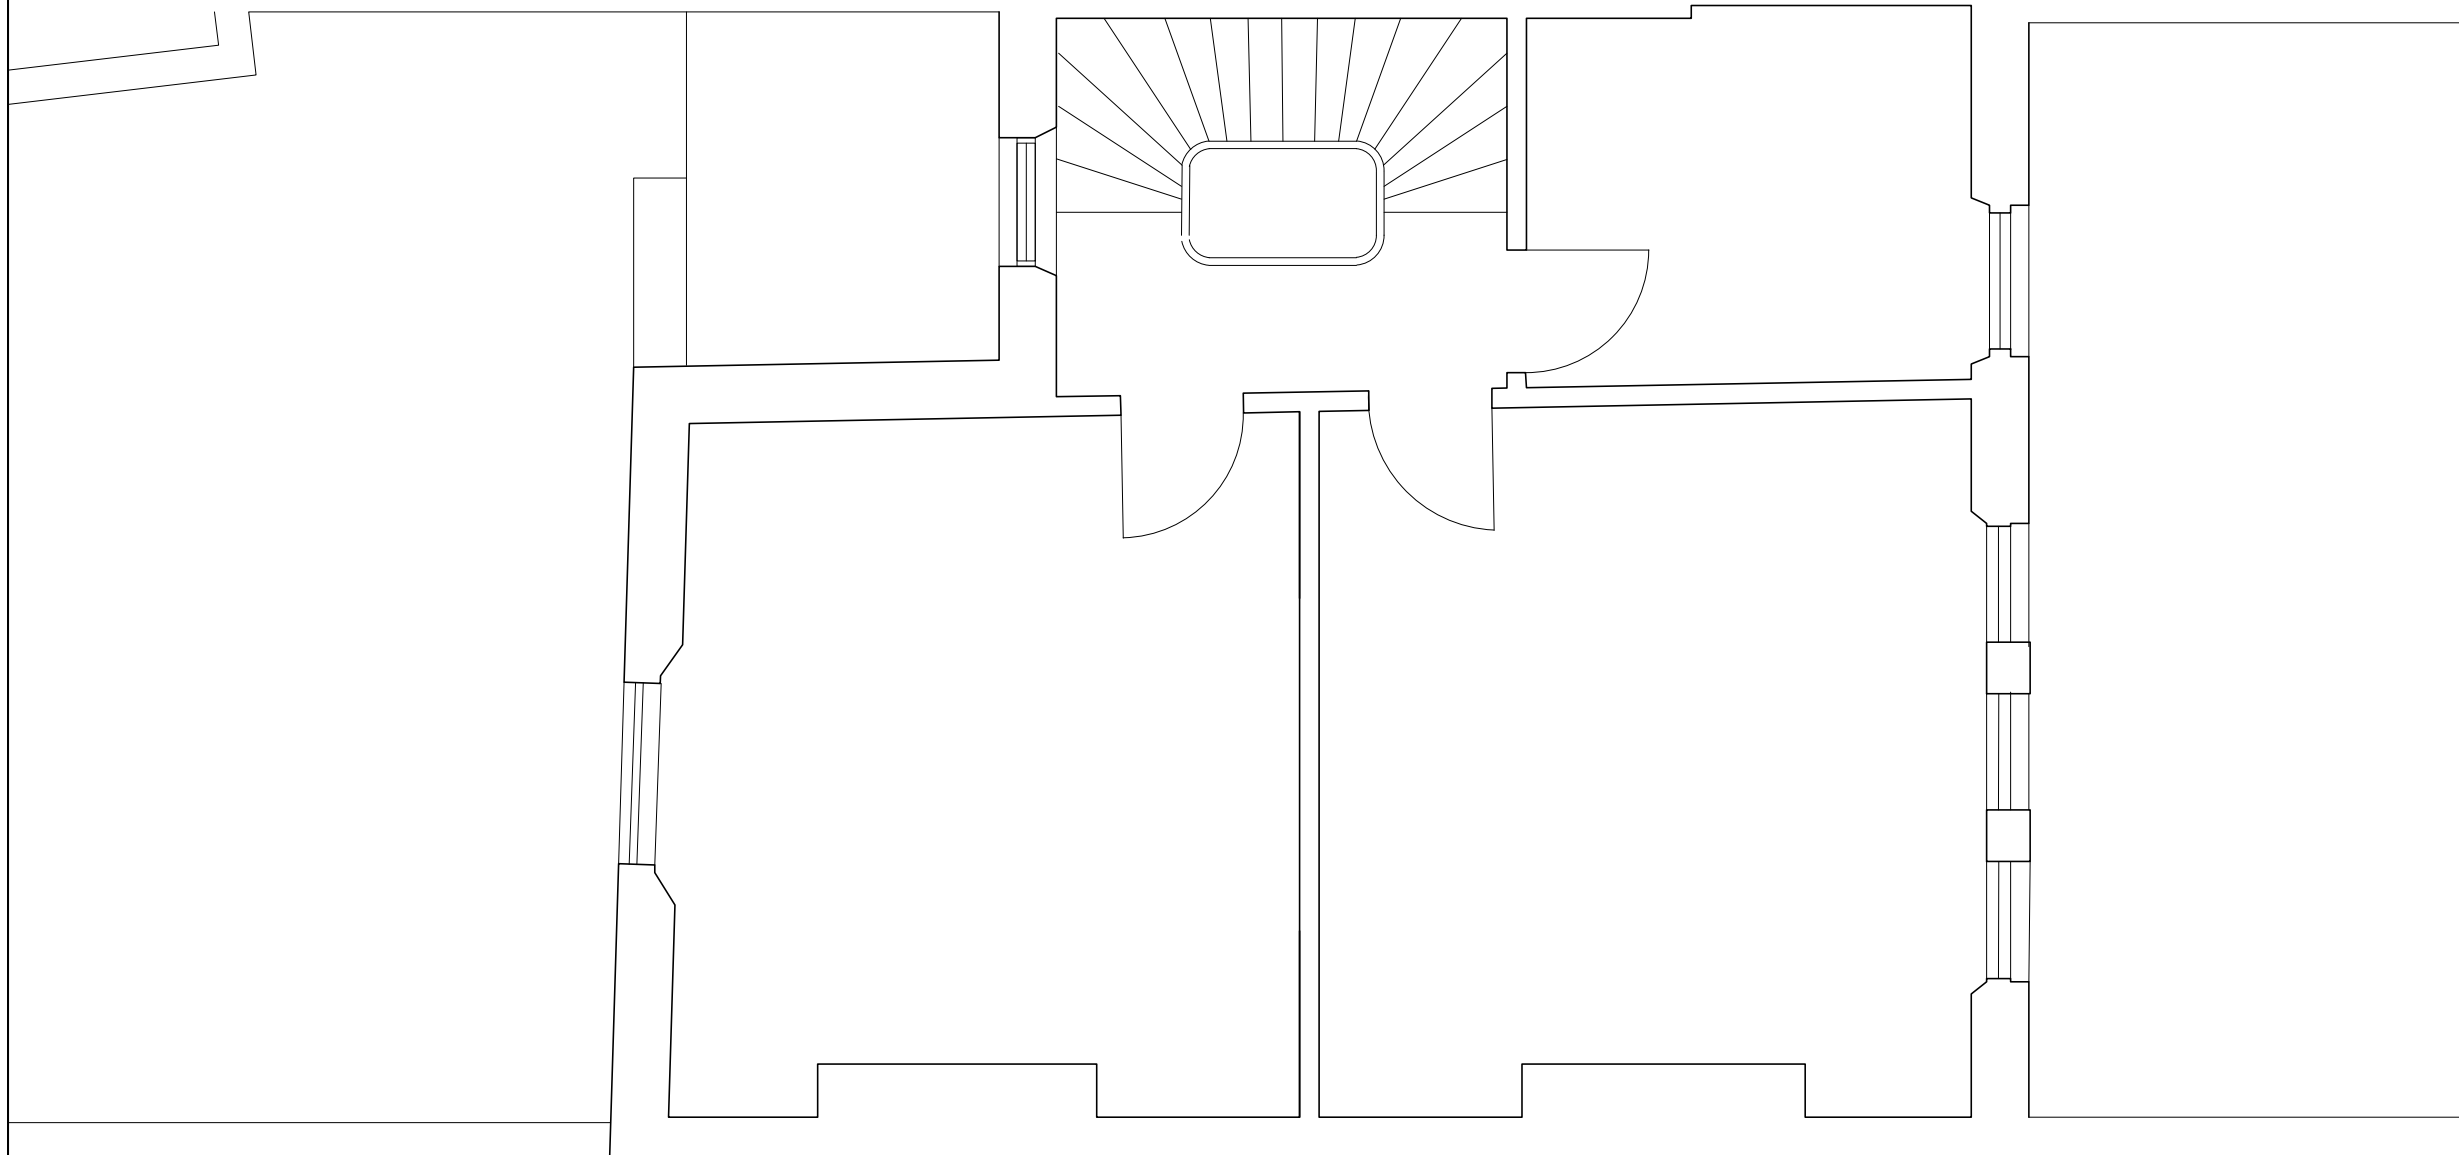

NOTE:

ALL DIMENSIONS TO BE
VERIFIED BY THE
CONTRACTOR ON SITE

EXISTING FIRST FLOOR PLAN

Project :
10 King Henry's Rd,
London NW3 3RP

Project title:
Existing First Floor Plan

Drawn SA

Date: DEC 2017

Drawing No:INE-05

Scale: 1:50

Paper size: A3