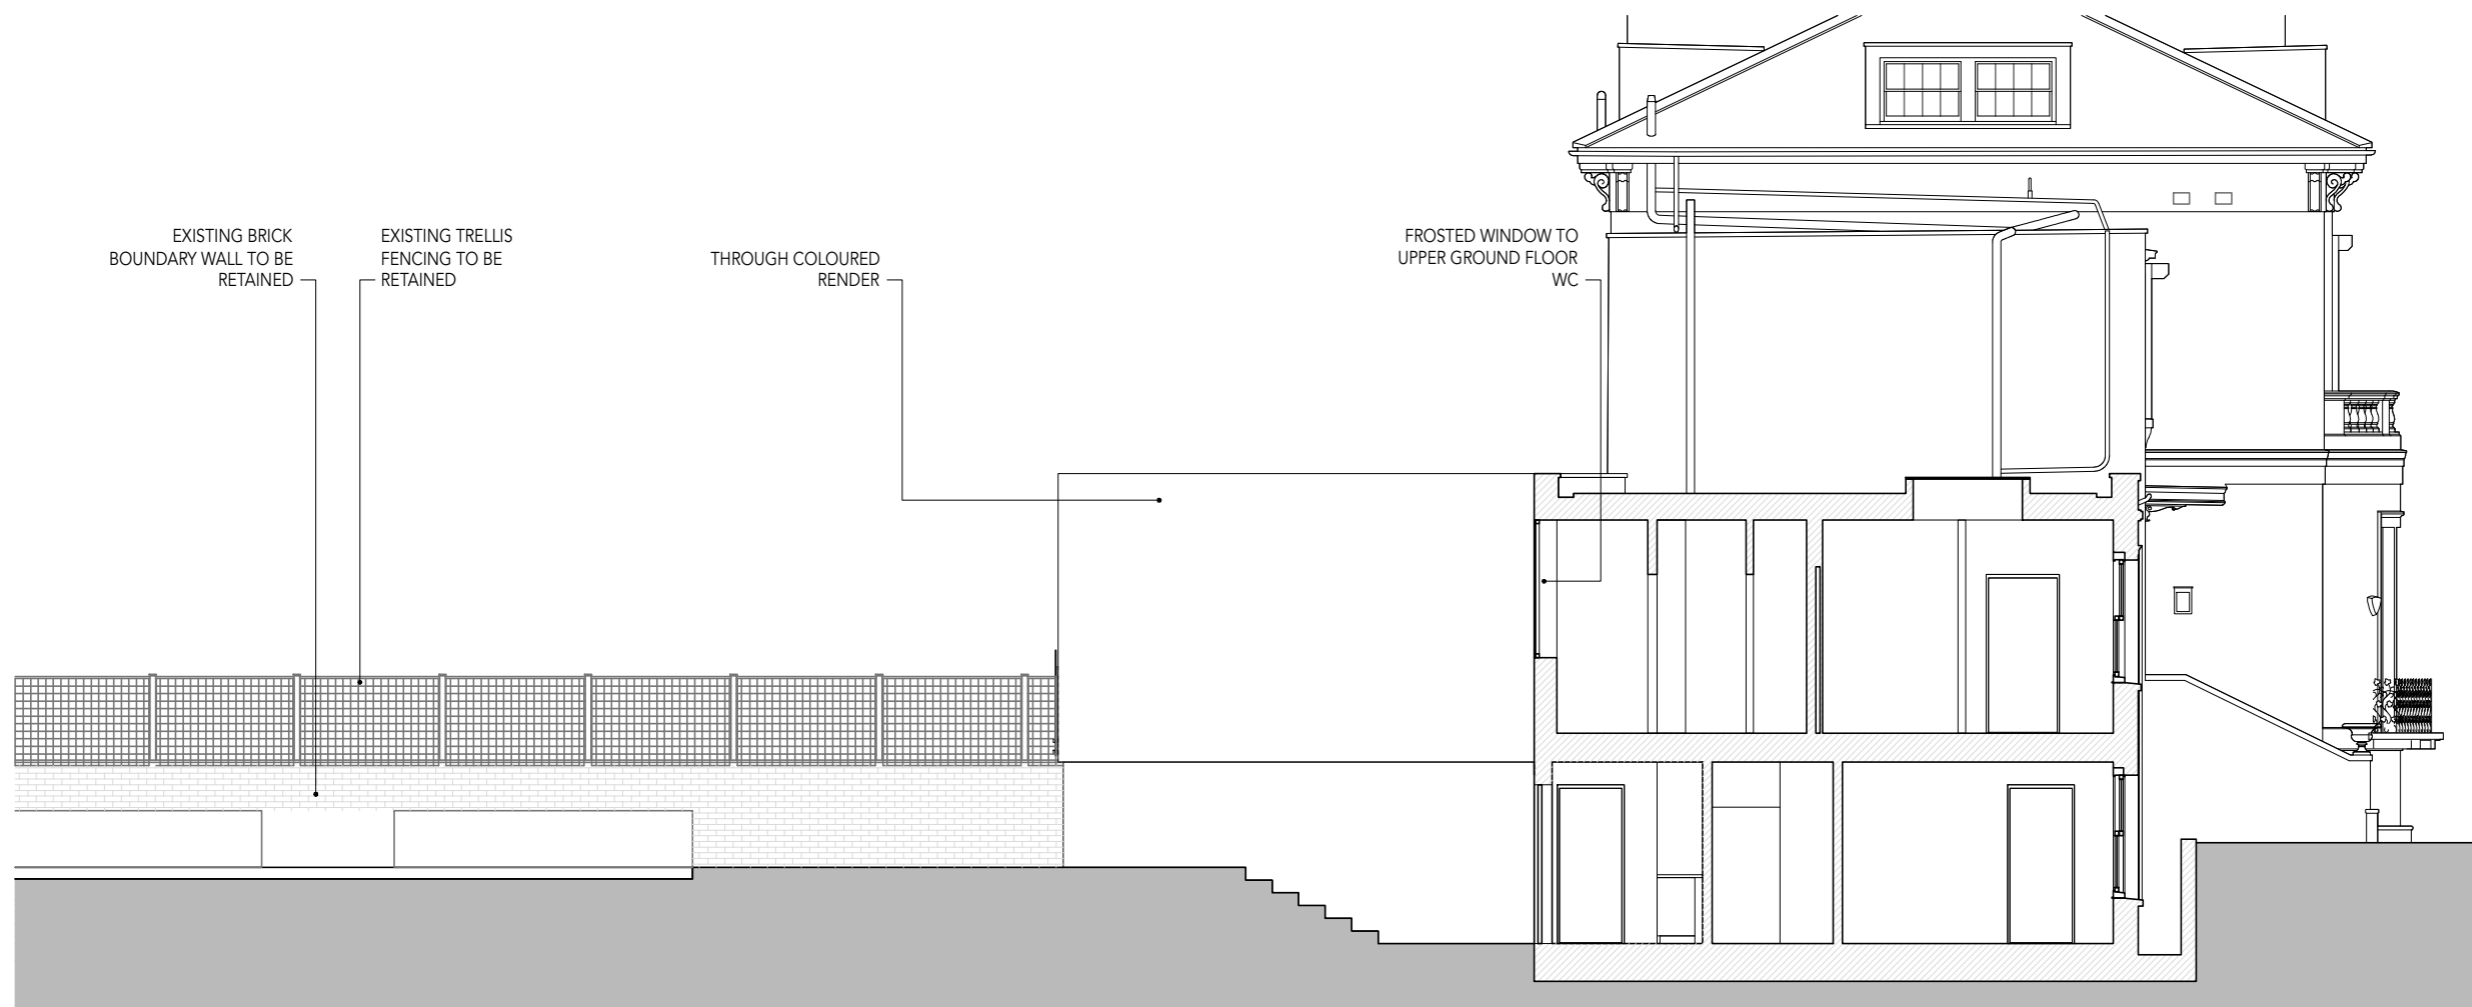

TITLE:

ELEVATIONS PROPOSED
NORTH EAST
SOUTH WEST

JOB NO: 47QG

DRAWN BY: JP

SIZE: A3

STATUS: PLANNING

DATE: 09.02.2018

DRAWING:	SCALE @ A3:	REVISION:
2002.2	1:100	