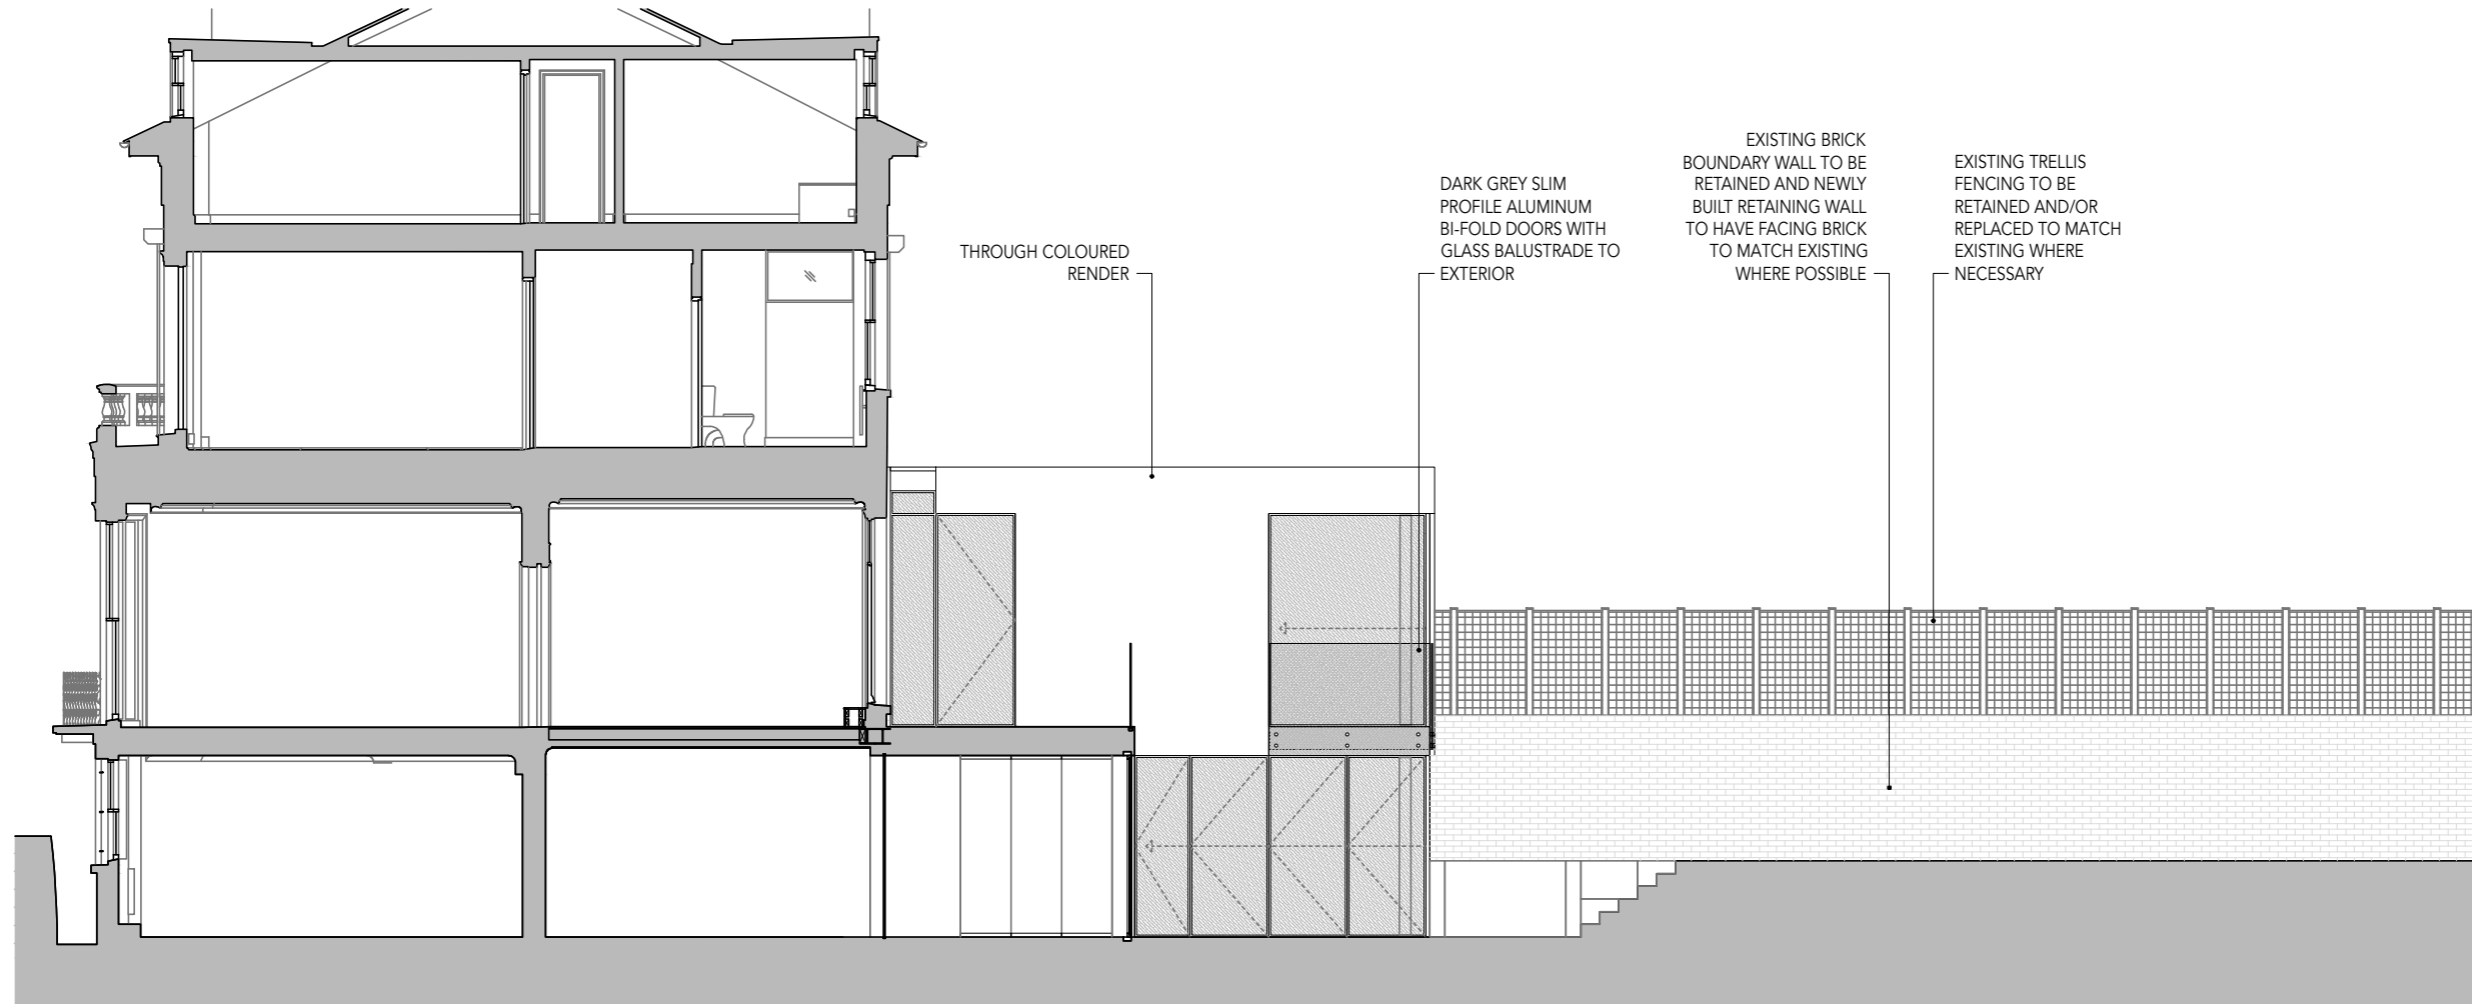

This drawing is the copyright of Red Squirrel AK Ltd. T/A Camouflage. Figured dimensions to be taken in preference to those scaled. All dimensions to be checked on site before any work proceeds. The contractor is to provide full size setting out drawings based on the information contained in this drawing for the designer approval prior to commencing manufacture. This drawing is issued on the condition that it is not reproduced, retained, or disclosed to any un-authorised person either wholly or in part without the consent in writing of: Camouflage, 8a Bartlett Street, Bath BA1 2QZ

DIMENSIONS IN MILLIMETERS
UNLESS OTHERWISE STATED

ELEVATION REAR PATIO (NE)
1:100

1:100 SCALE (m)

REV	DESCRIPTION	BY	DATE

CLIENT:

PRIVATE

PROJECT:

47 QUEEN'S GROVE
LONDON, NW8

TITLE:

ELEVATIONS PROPOSED
NORTH EAST
SOUTH WEST

JOB NO: 47QG

DRAWN BY: JP

SIZE: A3

STATUS: PLANNING

DATE: 09.02.2018

DRAWING:	SCALE @ A3:	REVISION:
2002.2	1:100	