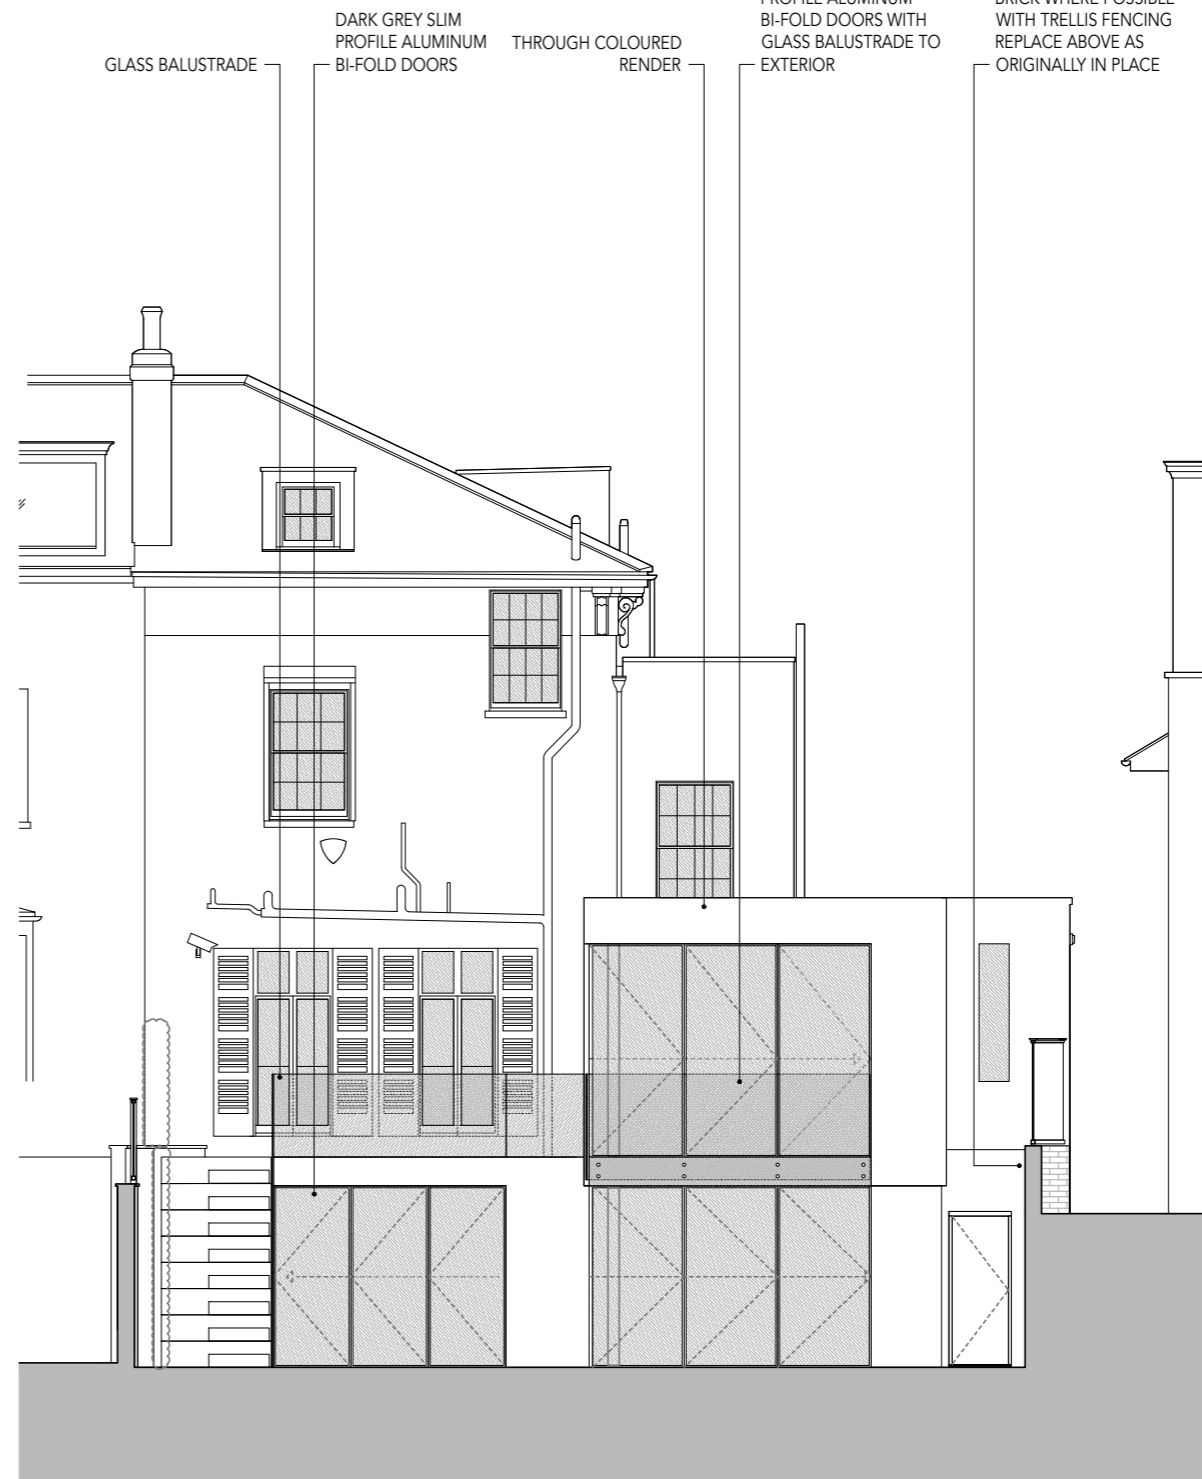

This drawing is the copyright of Red Squirrel AK Ltd. T/A Camouflage. Figured dimensions to be taken in preference to those scaled. All dimensions to be checked on site before any work proceeds. The contractor is to provide full size setting out drawings based on the information contained in this drawing for the designer approval prior to commencing manufacture. This drawing is issued on the condition that it is not reproduced, retained, or disclosed to any un-authorised person either wholly or in part without the consent in writing of: Camouflage, 8a Bartlett Street, Bath BA1 2QZ

DIMENSIONS IN MILLIMETERS  
UNLESS OTHERWISE STATED

1:100 SCALE (m)

REV	DESCRIPTION	BY	DATE

CLIENT:  
PRIVATE

PROJECT:  
  
47 QUEEN'S GROVE  
LONDON, NW8

TITLE:  
  
ELEVATIONS PROPOSED  
SOUTH EAST  
NORTH WEST

JOB NO: 47QG

DRAWN BY: JP

SIZE: A3

STATUS: PLANNING

DATE: 09.02.2018

DRAWING:	SCALE @ A3:	REVISION:
2002.1	1:100	

**camouflage**

8a Bartlett Street, Bath, BA1 2QZ  
01225 420 600 | www.camouflage.cc

ELEVATION FRONT (SE)  
1:100

ELEVATION REAR (NW)  
1:100