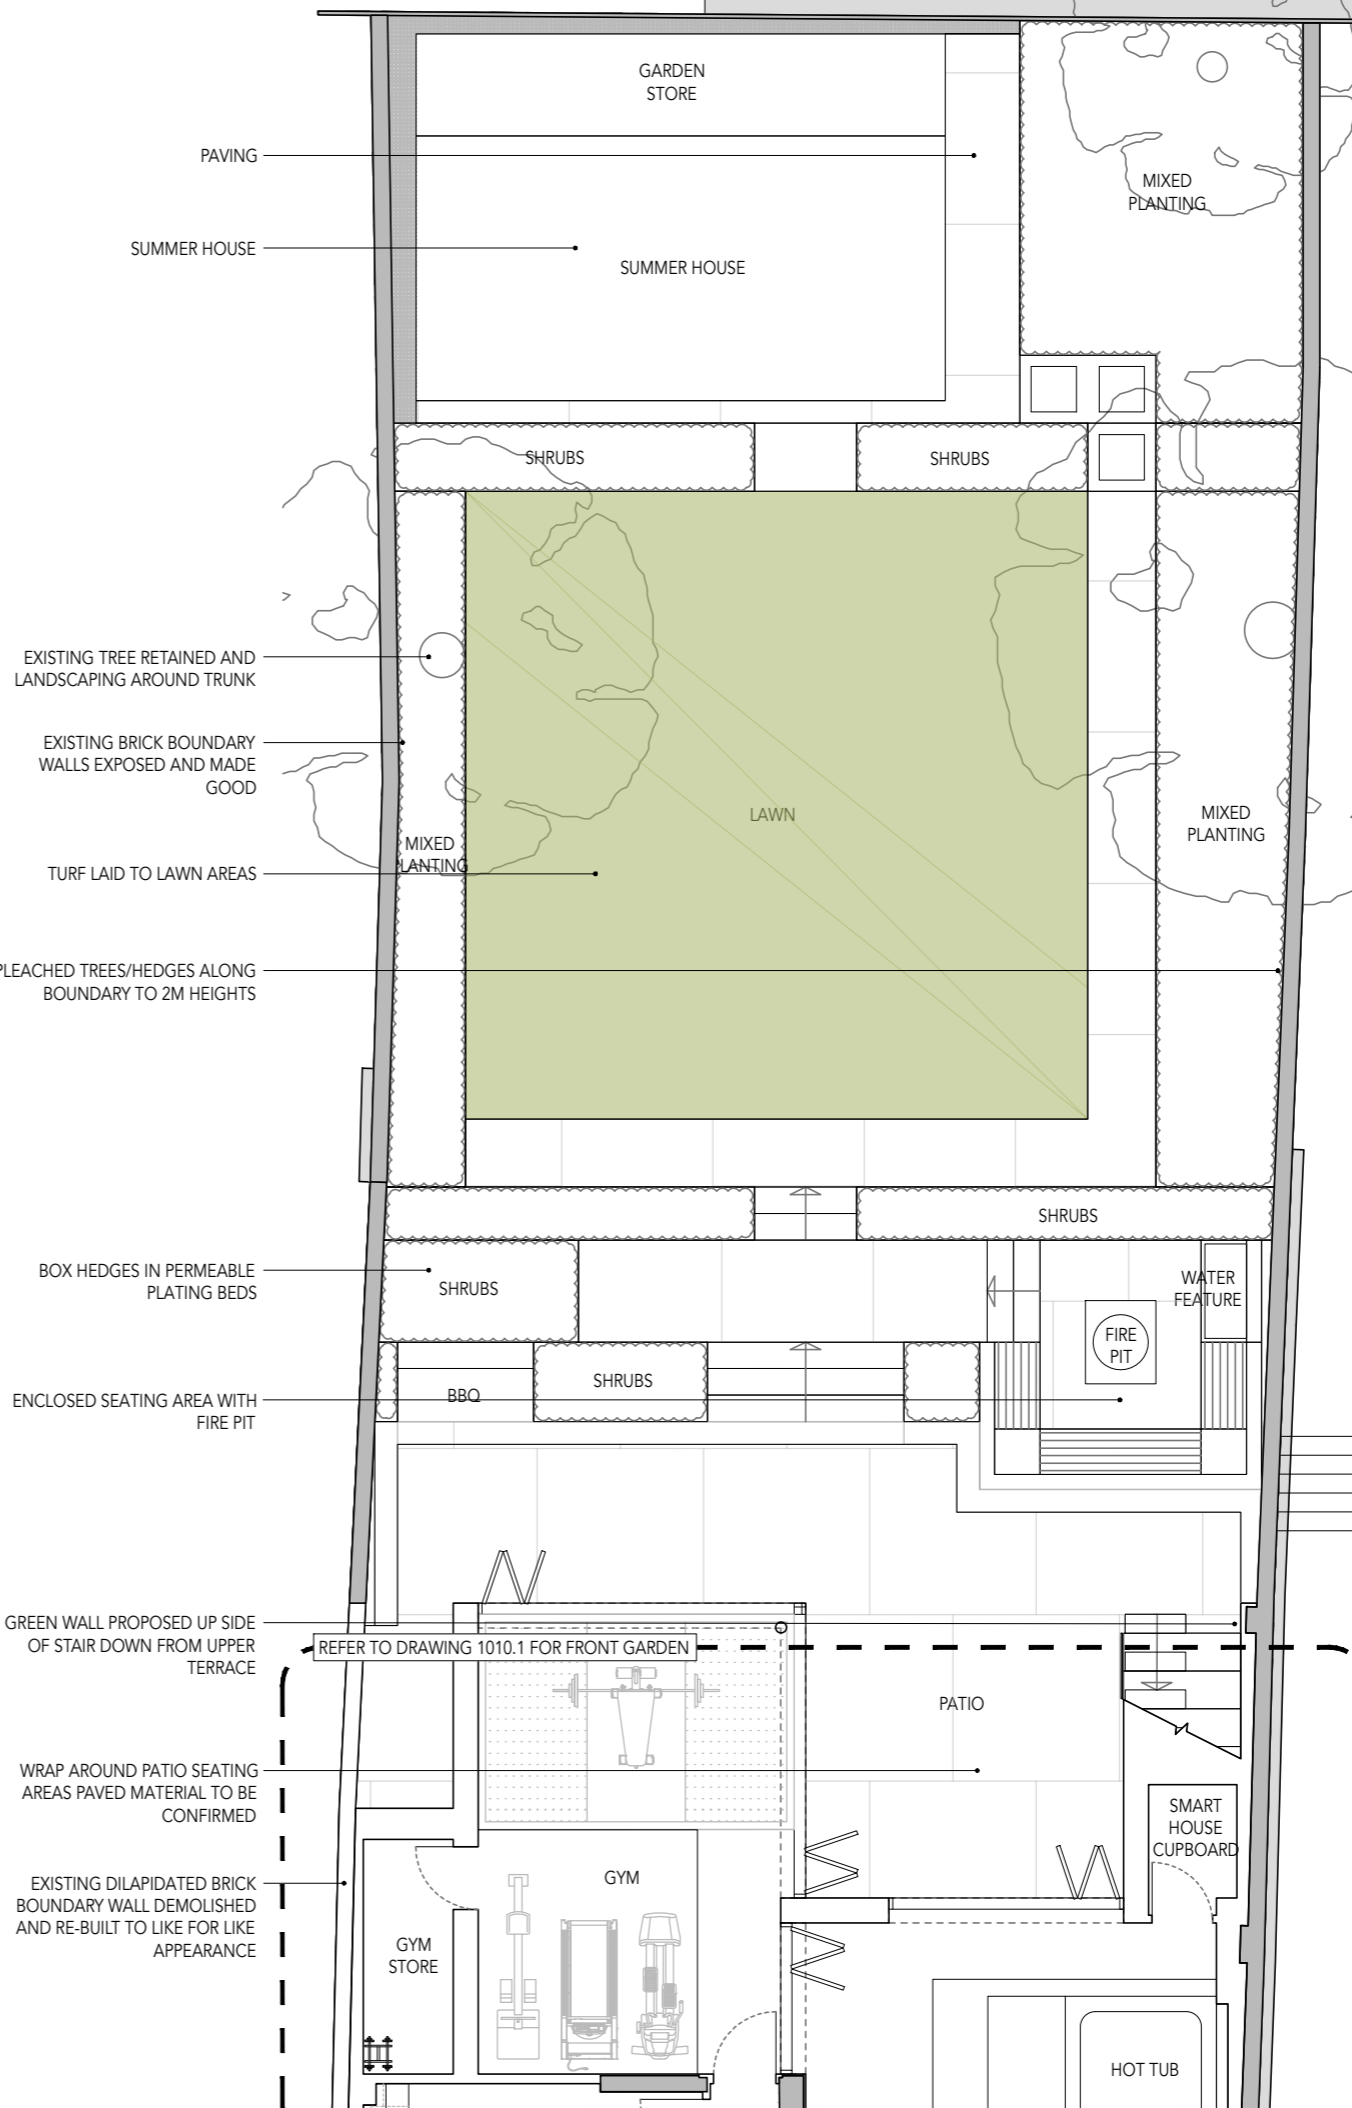

EXISTING REAR GARDEN
1:100

INDICATIVE PROPOSED REAR GARDEN
1:100

This drawing is the copyright of Red Squirrel AK Ltd. T/A Camouflage. Figured dimensions to be taken in preference to those scaled. All dimensions to be checked on site before any work proceeds. The contractor is to provide full size setting out drawings based on the information contained in this drawing for the designer approval prior to commencing manufacture. This drawing is issued on the condition that it is not reproduced, retained, or disclosed to any un-authorised person either wholly or in part without the consent in writing of: Camouflage, 8a Bartlett Street, Bath BA1 2QZ

DIMENSIONS IN MILLIMETERS
UNLESS OTHERWISE STATED

1:100 SCALE (m)

REV	DESCRIPTION	BY	DATE

CLIENT:
PRIVATE

PROJECT:
47 QUEENS GROVE
LONDON, NW8

TITLE:
EXISTING & PROPOSED
REAR GARDEN COMPARISON PLANS

JOB NO:	47QG	
DRAWN BY:	JP	
SIZE:	A3	
STATUS:	PLANNING	
DATE:	09.02.2018	
DRAWING:	SCALE @ A3:	REVISION:
1010.2	1:100	