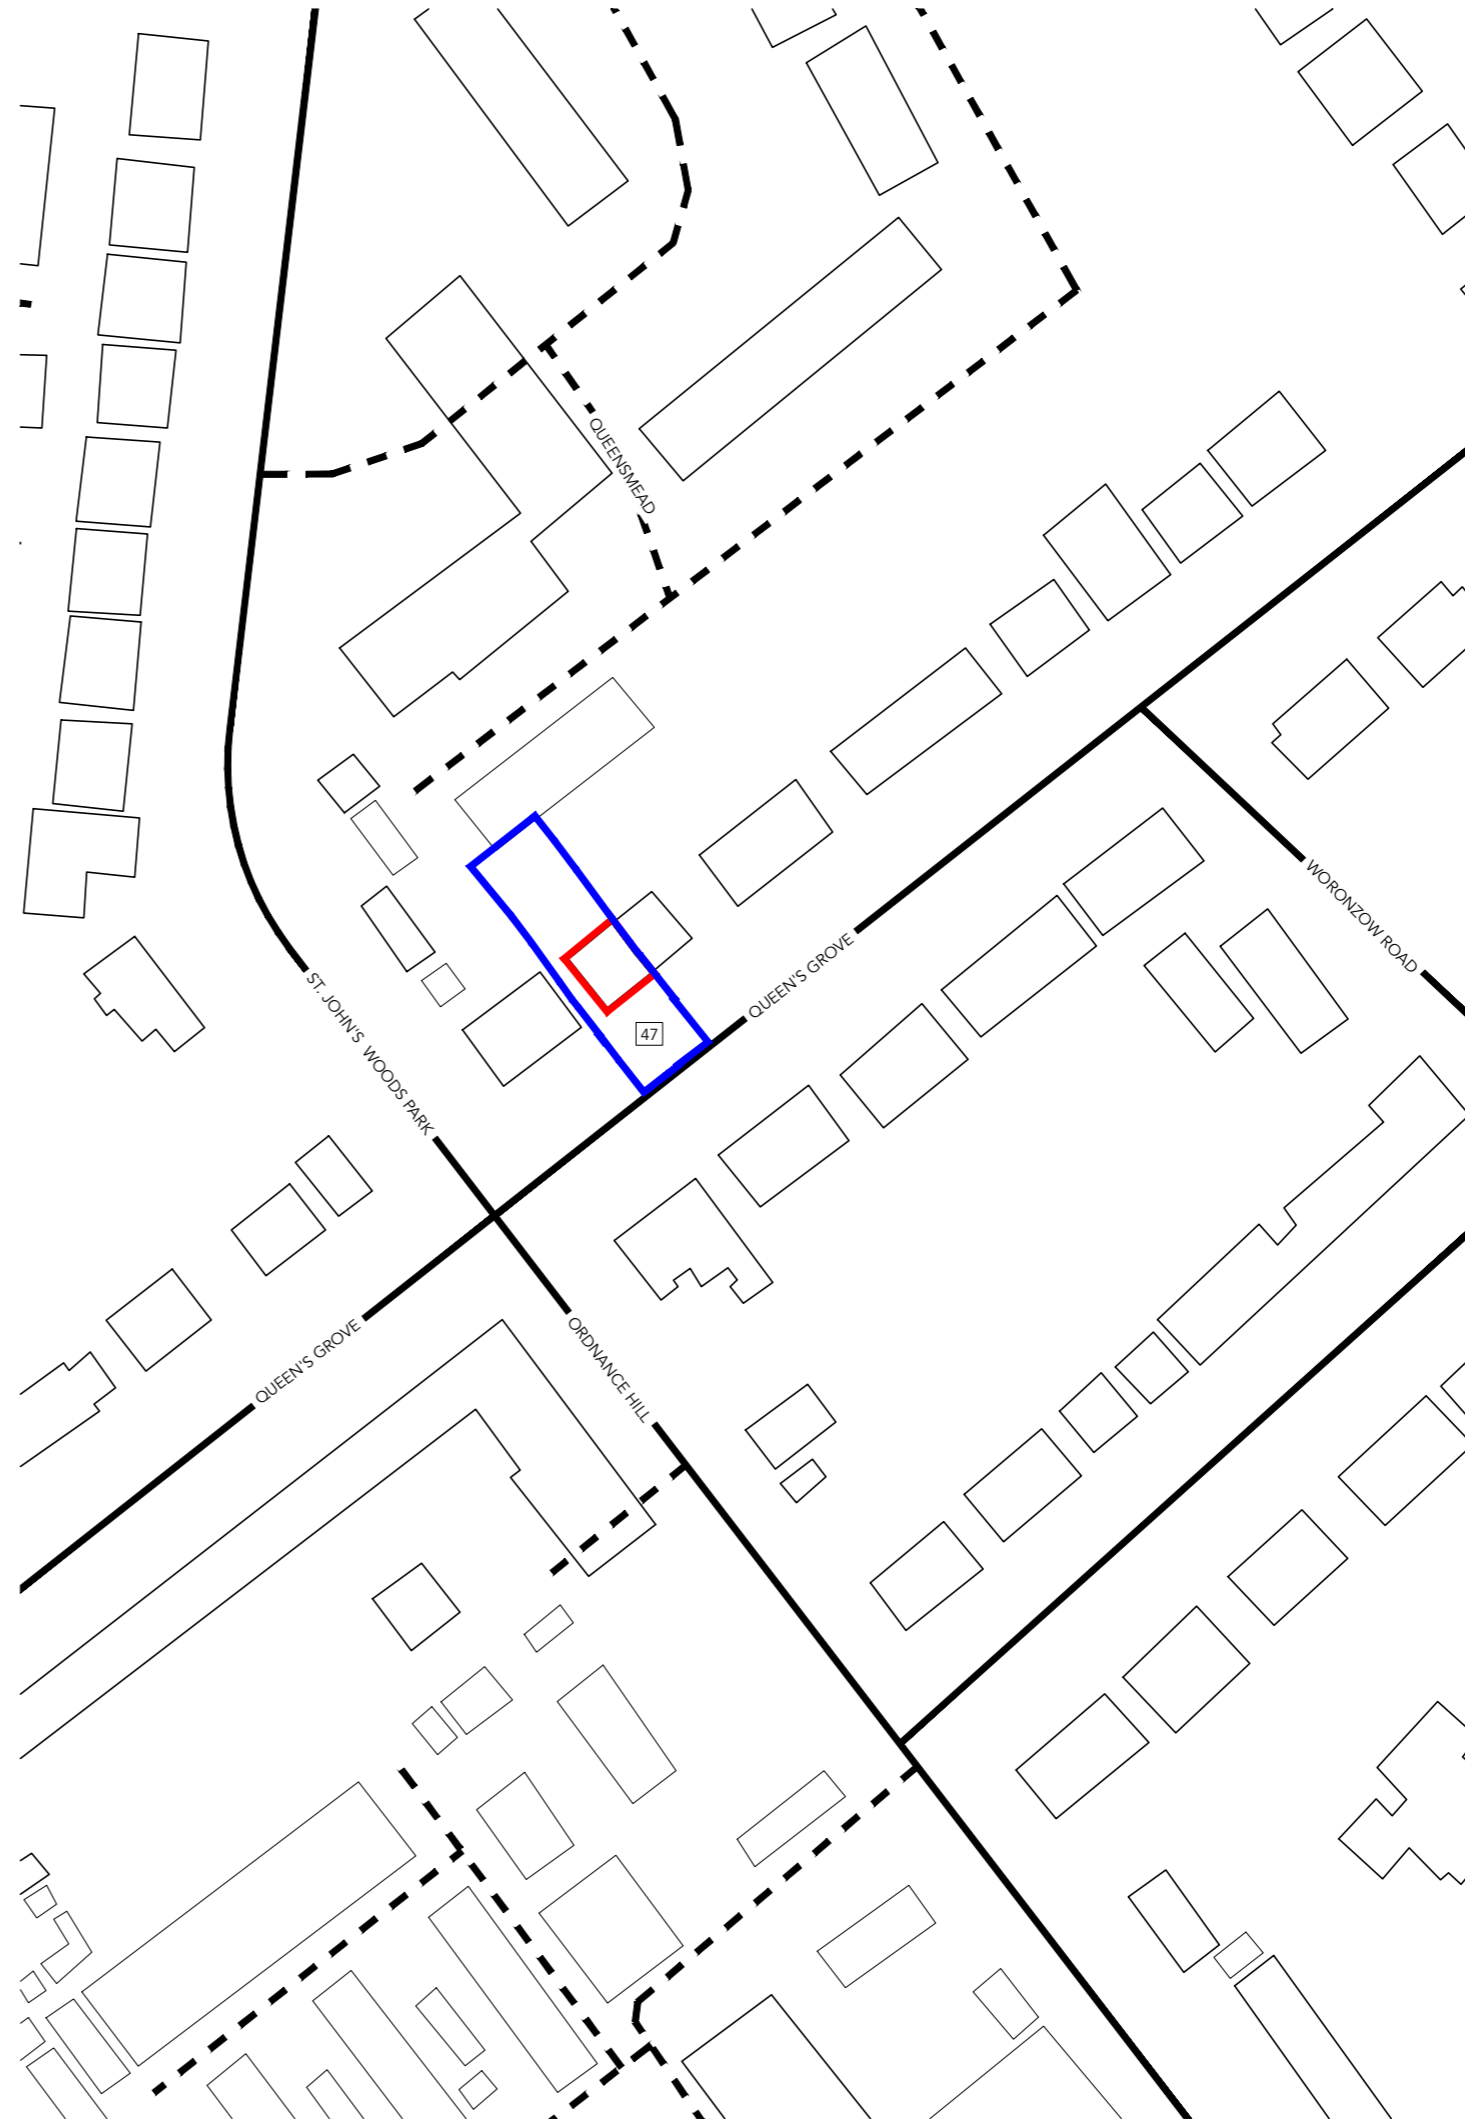

LOCATION MAP  
1:5000

LOCATION PLAN  
1:1250

This drawing is the copyright of Red Squirrel AK Ltd. T/A Camouflage. Figured dimensions to be taken in preference to those scaled. All dimensions to be checked on site before any work proceeds. The contractor is to provide full size setting out drawings based on the information contained in this drawing for the designer approval prior to commencing manufacture. This drawing is issued on the condition that it is not reproduced, retained, or disclosed to any un-authorised person either wholly or in part without the consent in writing of: Camouflage, 8a Bartlett Street, Bath BA1 2QZ

DIMENSIONS IN MILLIMETERS  
UNLESS OTHERWISE STATED

1:5000 SCALE (m)

1:1250 SCALE (m)

REV	DESCRIPTION	BY	DATE

CLIENT:

PRIVATE

PROJECT:

47 QUEEN'S GROVE  
LONDON, NW8

TITLE:

AREA PLAN  
LOCATION PLAN

JOB NO: 47QG

DRAWN BY: JP

SIZE: A3

STATUS: PLANNING

DATE: 09.02.2018

DRAWING:	SCALE @ A3:	REVISION:
1000.3	VARIES	