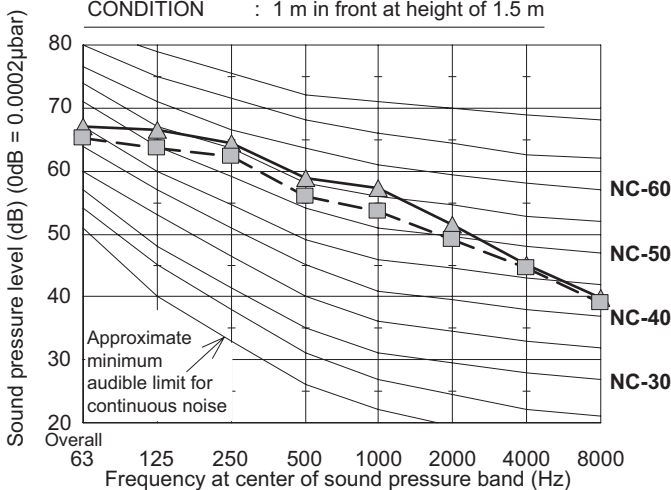

1. Outdoor Unit

1-5. Noise Criterion Curves

Standard mode 
 Quiet mode 

U-8MF2E8, U-10MF2E8, U-12MF2E8, U-14MF2E8, U-16MF2E8

MODEL : U-8MF2E8
 SOUND LEVEL : 57.0
 db (A) (Quiet mode 54.0)
 CONDITION : 1 m in front at height of 1.5 m

MODEL : U-10MF2E8
 SOUND LEVEL : 59.0
 db (A) (Quiet mode 56.0)
 CONDITION : 1 m in front at height of 1.5 m

MODEL : U-12MF2E8
 SOUND LEVEL : 61.0
 db (A) (Quiet mode 58.0)
 CONDITION : 1 m in front at height of 1.5 m

MODEL : U-14MF2E8
 SOUND LEVEL : 62.0
 db (A) (Quiet mode 59.0)
 CONDITION : 1 m in front at height of 1.5 m

MODEL : U-16MF2E8
 SOUND LEVEL : 62.0
 db (A) (Quiet mode 59.0)
 CONDITION : 1 m in front at height of 1.5 m