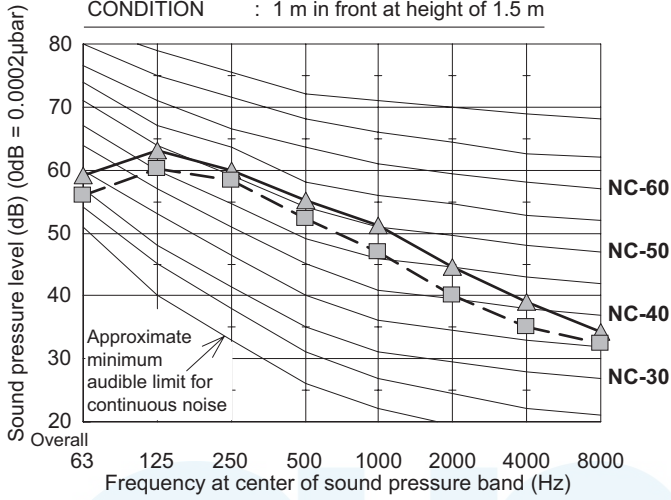

1. Outdoor Unit

1-5. Noise Criterion Curves

Standard mode 
 Quiet mode 

U-8MF2E8, U-10MF2E8, U-12MF2E8, U-14MF2E8, U-16MF2E8

MODEL : U-8MF2E8
 SOUND LEVEL : 57.0
 db (A) (Quiet mode 54.0)
 CONDITION : 1 m in front at height of 1.5 m

MODEL : U-10MF2E8
 SOUND LEVEL : 59.0
 db (A) (Quiet mode 56.0)
 CONDITION : 1 m in front at height of 1.5 m

MODEL : U-12MF2E8
 SOUND LEVEL : 61.0
 db (A) (Quiet mode 58.0)
 CONDITION : 1 m in front at height of 1.5 m

MODEL : U-14MF2E8
 SOUND LEVEL : 62.0
 db (A) (Quiet mode 59.0)
 CONDITION : 1 m in front at height of 1.5 m

MODEL : U-16MF2E8
 SOUND LEVEL : 62.0
 db (A) (Quiet mode 59.0)
 CONDITION : 1 m in front at height of 1.5 m