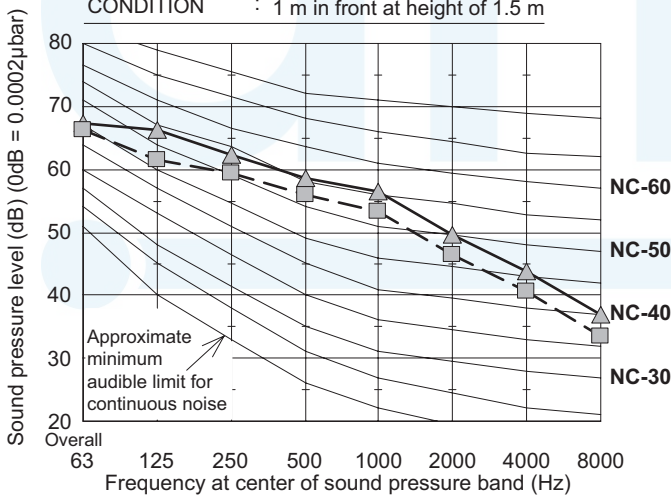

1. Outdoor Unit

1-5. Noise Criterion Curves

Standard mode 
 Quiet mode 

U-8MF2E8, U-10MF2E8, U-12MF2E8, U-14MF2E8, U-16MF2E8

MODEL : U-8MF2E8
 SOUND LEVEL : 57.0
 db (A) (Quiet mode 54.0)
 CONDITION : 1 m in front at height of 1.5 m

MODEL : U-10MF2E8
 SOUND LEVEL : 59.0
 db (A) (Quiet mode 56.0)
 CONDITION : 1 m in front at height of 1.5 m

MODEL : U-12MF2E8
 SOUND LEVEL : 61.0
 db (A) (Quiet mode 58.0)
 CONDITION : 1 m in front at height of 1.5 m

MODEL : U-14MF2E8
 SOUND LEVEL : 62.0
 db (A) (Quiet mode 59.0)
 CONDITION : 1 m in front at height of 1.5 m

MODEL : U-16MF2E8
 SOUND LEVEL : 62.0
 db (A) (Quiet mode 59.0)
 CONDITION : 1 m in front at height of 1.5 m