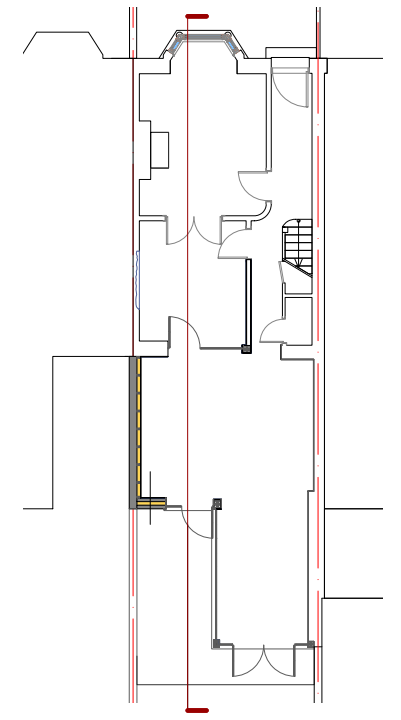

- 13 . New conservation roof window.
Sizes : 780(w)x980(h) mm
- 14 . New conservation roof window.
Sizes : 940(w)x1180(h) mm
- 16 . New Skylight.
Sizes : 900(w)x480(h) mm

PROJECT	35 Countess Road, NW5 2XH		
TITLE	Proposed Roof Plan		
DATE	February 2018	DRAWN	ASR
SCALE	1:50 @ A3	CHECK	
STATUS	Planning		
DWG NO.	LMCR 1671	REV	

RS Architects 31 Kenner Drive Barnet EN5 2NW
www.rsarchitects.co.uk info@rsarchitects.co.uk 020 8449 5441

14 . New conservation roof window.
Sizes : 940(w)x1180(h) mm

RS Architects 31 Kenerne Drive Barnet ENS 2NW
www.rsarchitects.co.uk info@rsarchitects.co.uk 020 8449 5441

PROJECT || 35 Countess Road, NW5 2XH

TITLE || Proposed Section aa

DATE || February 2018 DRAWN || ASR

SCALE || 1:50 @ A3 CHECK ||

STATUS || Planning

DWG NO. || LMCR 3611 REV ||