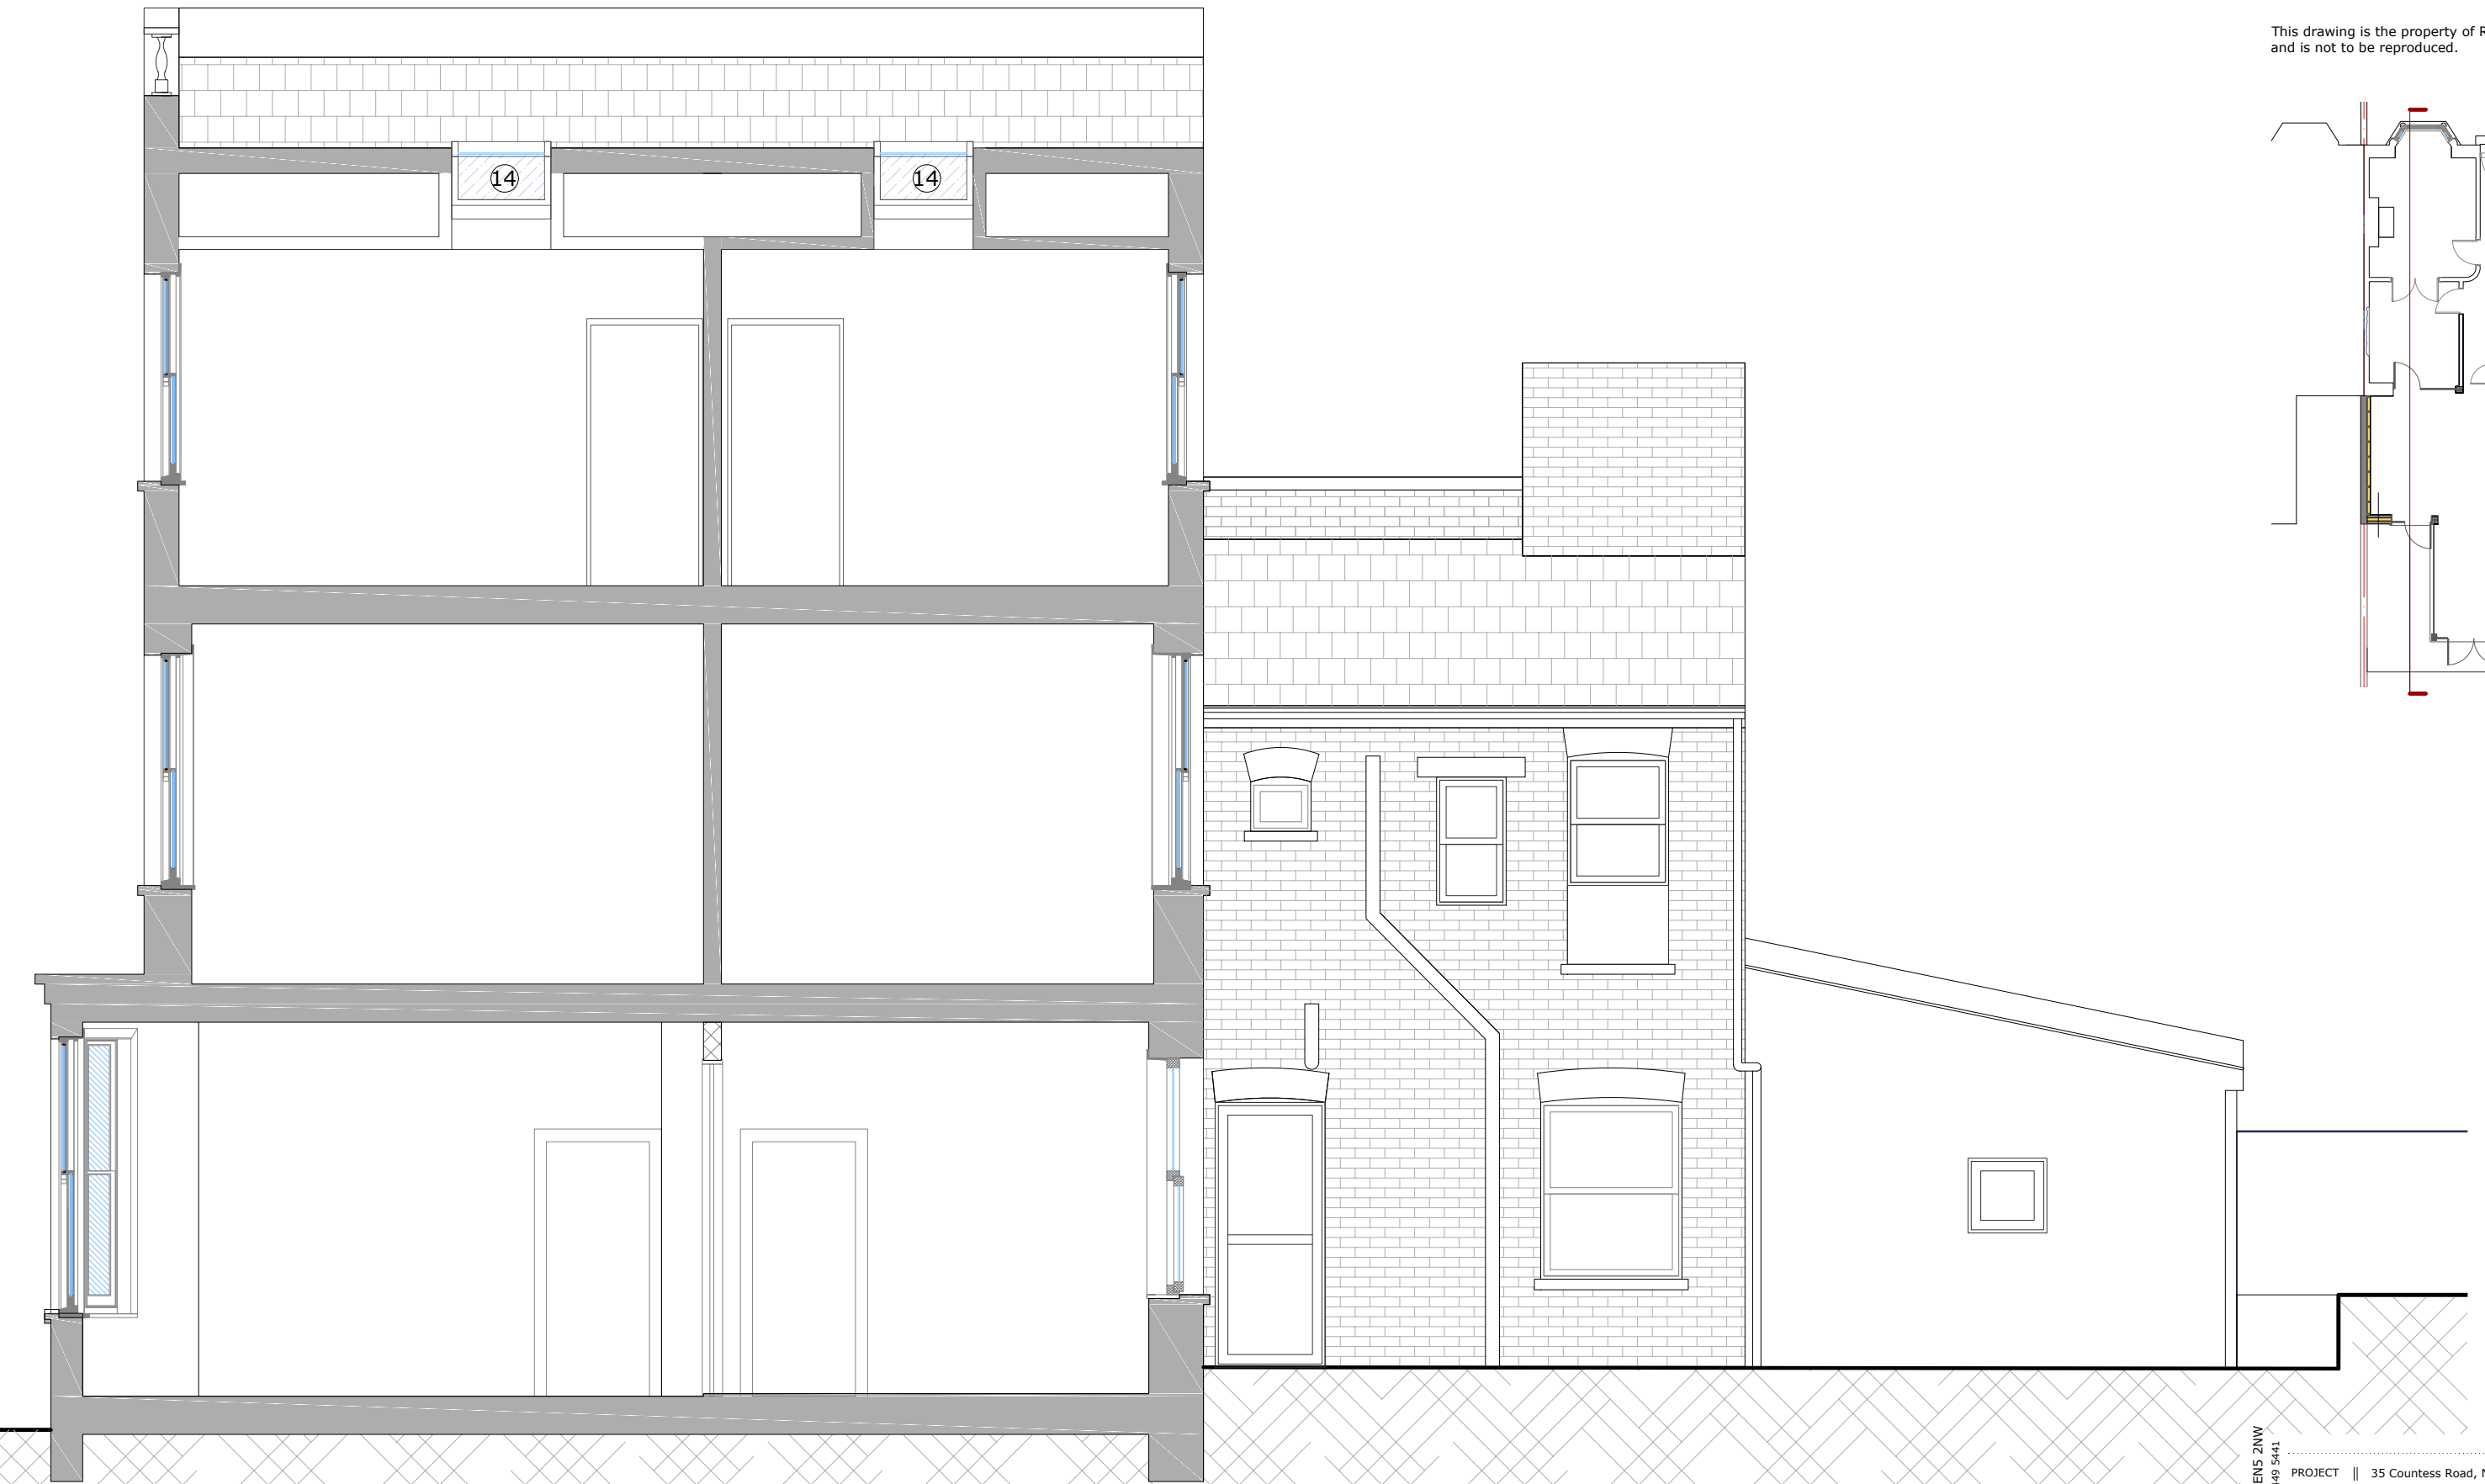

- 13 . New conservation roof window.
Sizes : 780(w)x980(h) mm
- 14 . New conservation roof window.
Sizes : 940(w)x1180(h) mm
- 16 . New Skylight.
Sizes : 900(w)x480(h) mm

PROJECT	35 Countess Road, NW5 2XH		
TITLE	Proposed Roof Plan		
DATE	February 2018	DRAWN	ASR
SCALE	1:50 @ A3	CHECK	
STATUS	Planning		
DWG NO.	LMCR 1671	REV	

RS Architects 31 Kenner Drive Barnet EN5 2NW
www.rsarchitects.co.uk info@rsarchitects.co.uk 020 8449 5441

14 . New conservation roof window.
Sizes : 940(w)x1180(h) mm

RS Architects 31 Kenerne Drive Barnet ENS 2NW
www.rsarchitects.co.uk info@rsarchitects.co.uk 020 8449 5441

PROJECT || 35 Countess Road, NW5 2XH

TITLE || Proposed Section aa

DATE || February 2018 DRAWN || ASR

SCALE || 1:50 @ A3 CHECK ||

STATUS || Planning

DWG NO. || LMCR 3611 REV ||