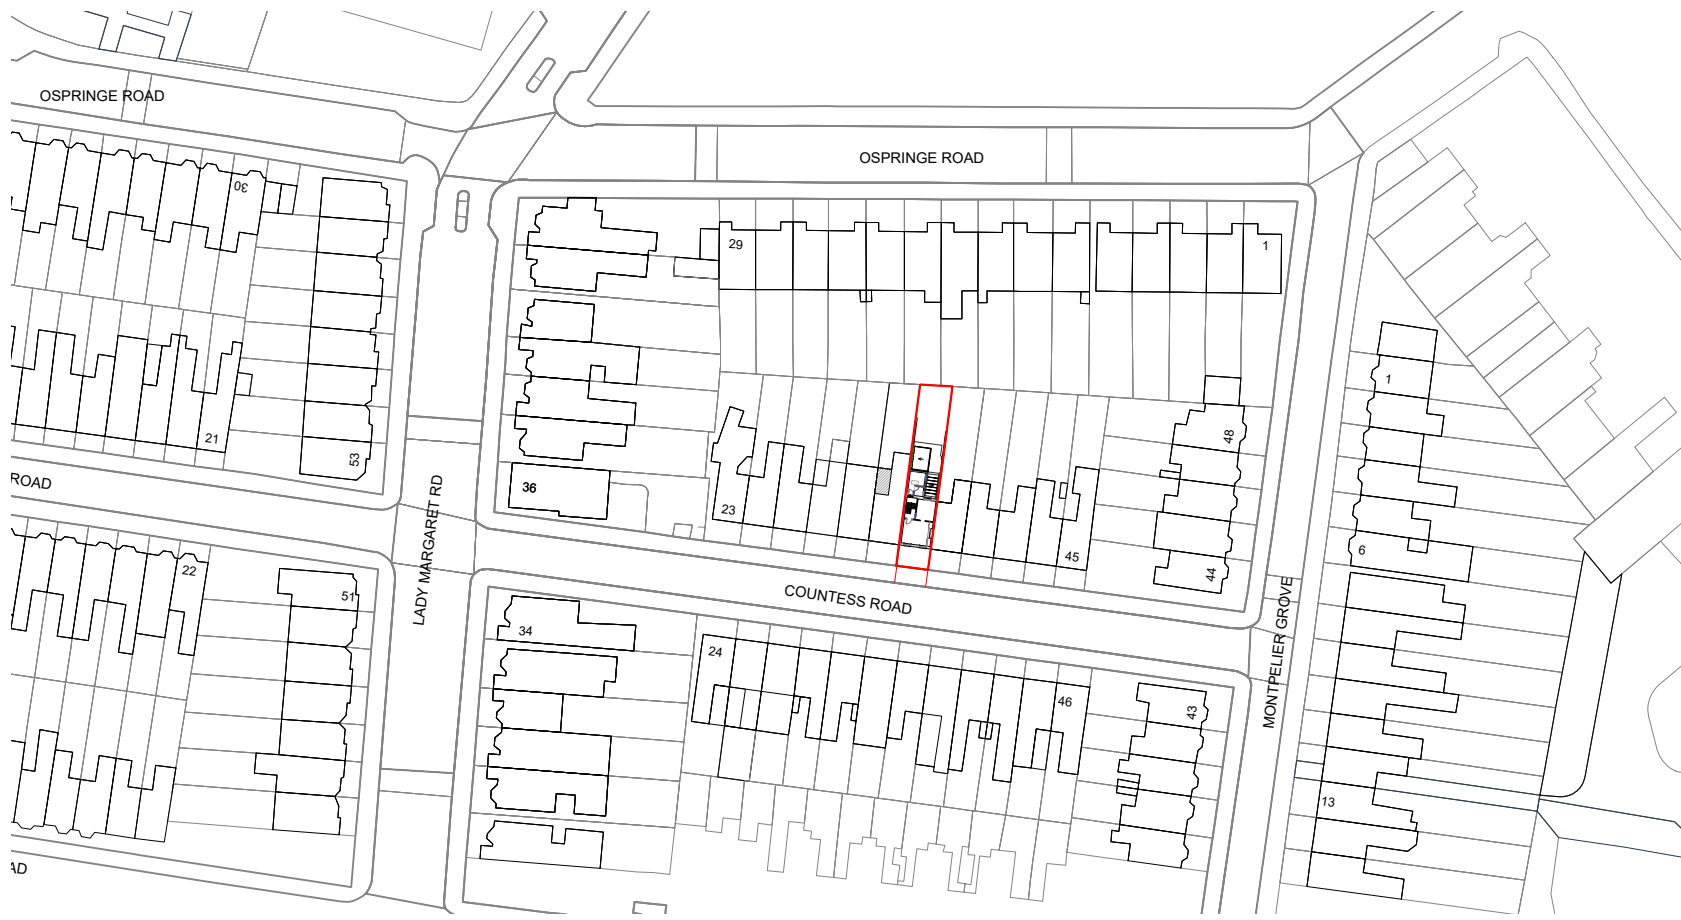

SCALE || 1:1250&1:500 @ A3 CHECK ||

STATUS || Planning

DWG NO. || LMC R 1101 REV ||

RS ARCHITECTS

1 : 1250

1 : 500

RS Architects 31 Kenner Drive, Barnet EN5 2NW
www.rsarchitects.co.uk info@rsarchitects.co.uk 020 8449 5441

PROJECT || 35 Countess Road, NW5 2XH

TITLE || Location Plan

DATE || August 2017 DRAWN || ASR

SCALE || 1:1250&1:500 @ A3 CHECK ||

STATUS || Planning

DWG NO. || LMC R 1601 REV ||

RS ARCHITECTS