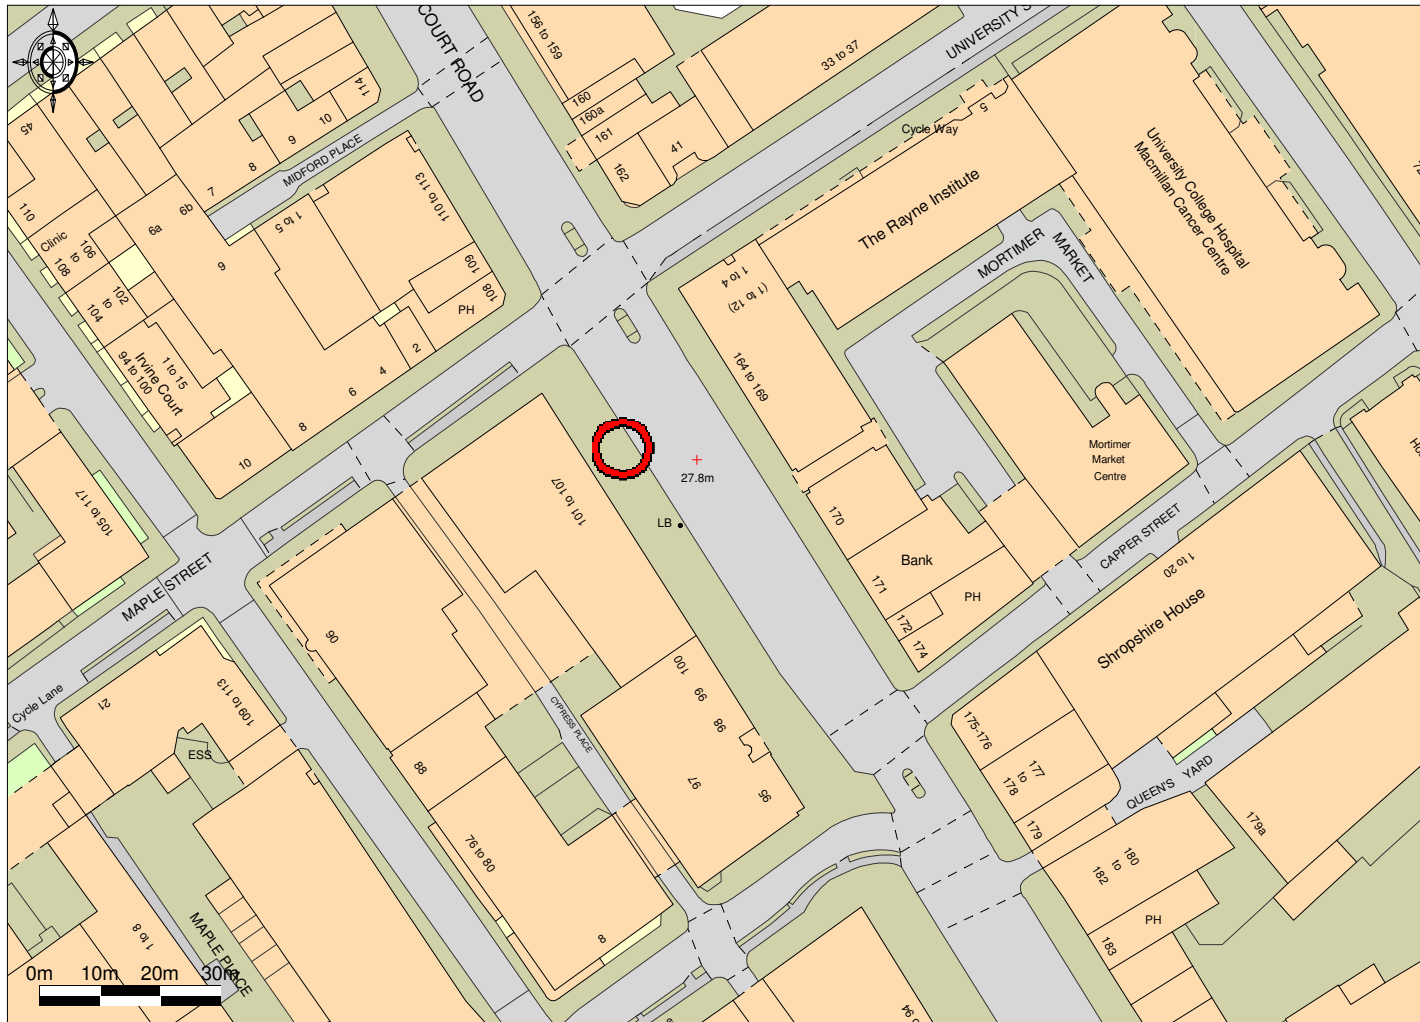

Telephone Kiosks outside 104 Tottenham Court Road, Camden

Ordnance Survey © Crown Copyright 2018. All rights reserved. Licence number 100022432. Plotted Scale - 1:1250