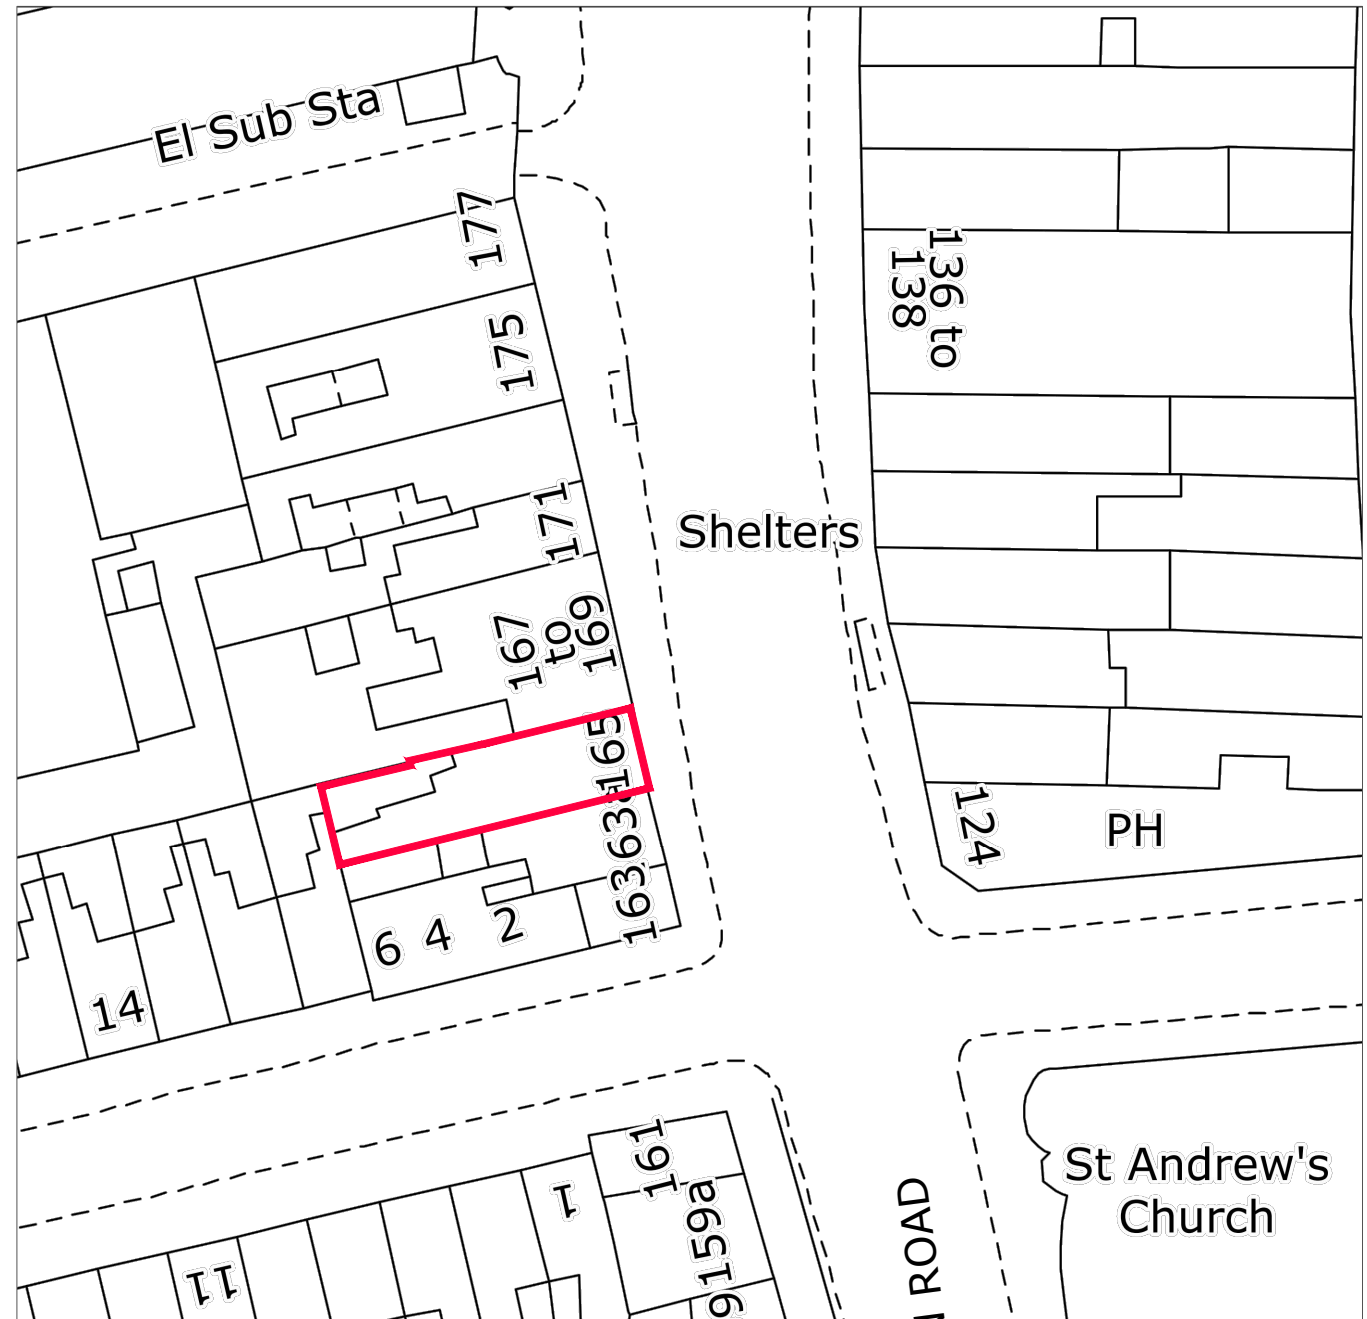

Location Plan, Scale 1/1250

Site plan, Scale 1/500

Rev.	Date	Revisions
-	-	-
FOR PLANNING		
 ARCH ARCHITECTURAL DESIGN STUDIO 33B Grand Parade, Green Lanes, Haringey, London, N4 1LG Tel: 0208 809 2320 - 0784241 0527 Web: www.archpl.co.uk		
Client		Mr Mustafa Yaman
Project		165 Kentish Town Rd, NW1 8PD
Scale	1/1250;500 @A3	Date 01/2018
Drawn By	LLB	Checked By HC
Project No.	0120176	Drawing No. A000
Drawing title		Location And Site Plans