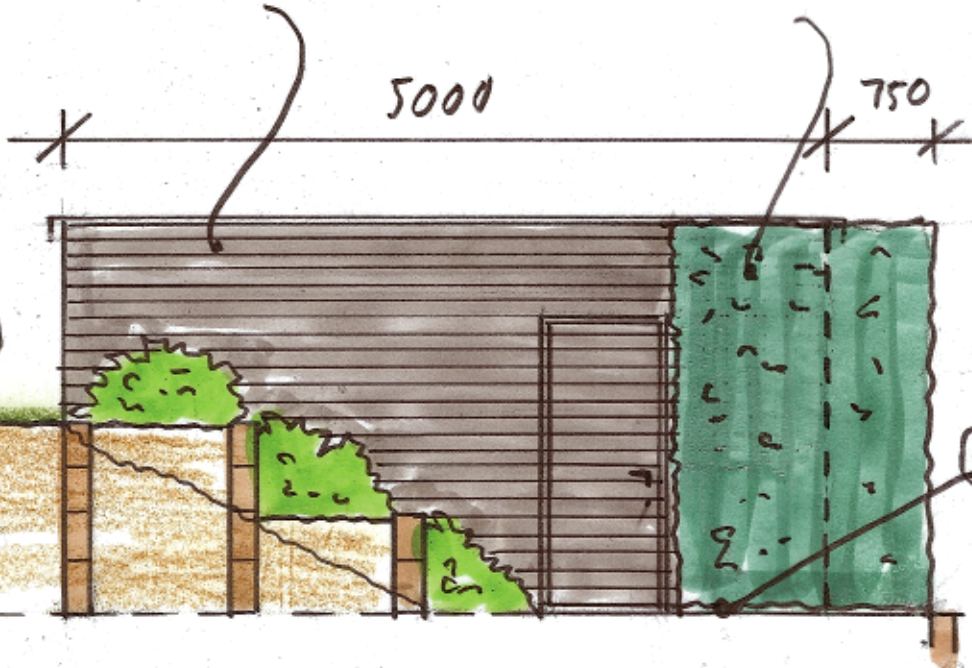

0 1 2 3 4 m.
1:50 @ A4

2250

2500

UPPER LAWN
92.40

BLACK STAINED IROKO

BAY HEDGE

5000

750

Plan: Proposed Garden Shed Plan and Elevation

Date: 20-12-17
Scale: 1:50 @ A4
Drawing No: 004

750

2227

STORAGE SHED

5000

750

HORIZONTAL SLEEPER WALLS (NO FOOTINGS)