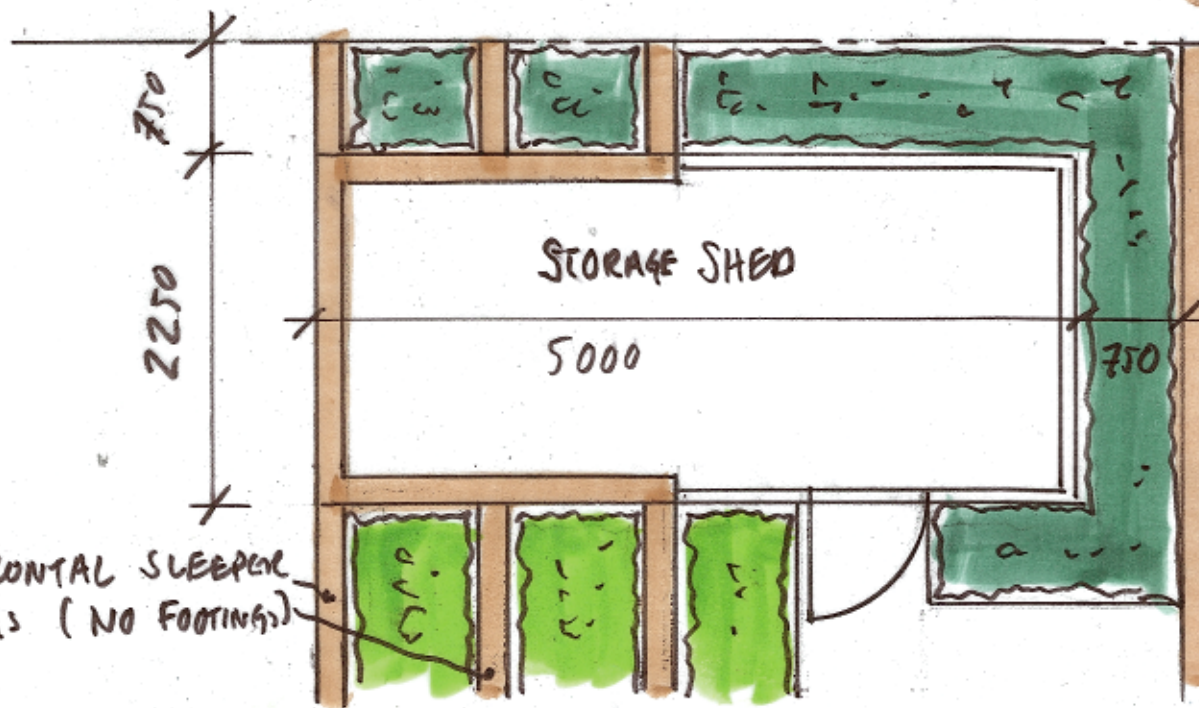

Plan: Proposed Garden Shed Plan and Elevation

Date: 20-12-17
Scale: 1:50 @ A4
Drawing No: 004

750

2227

STORAGE SHED

5000

750

HORIZONTAL SLEEPER WALLS (NO FOOTINGS)