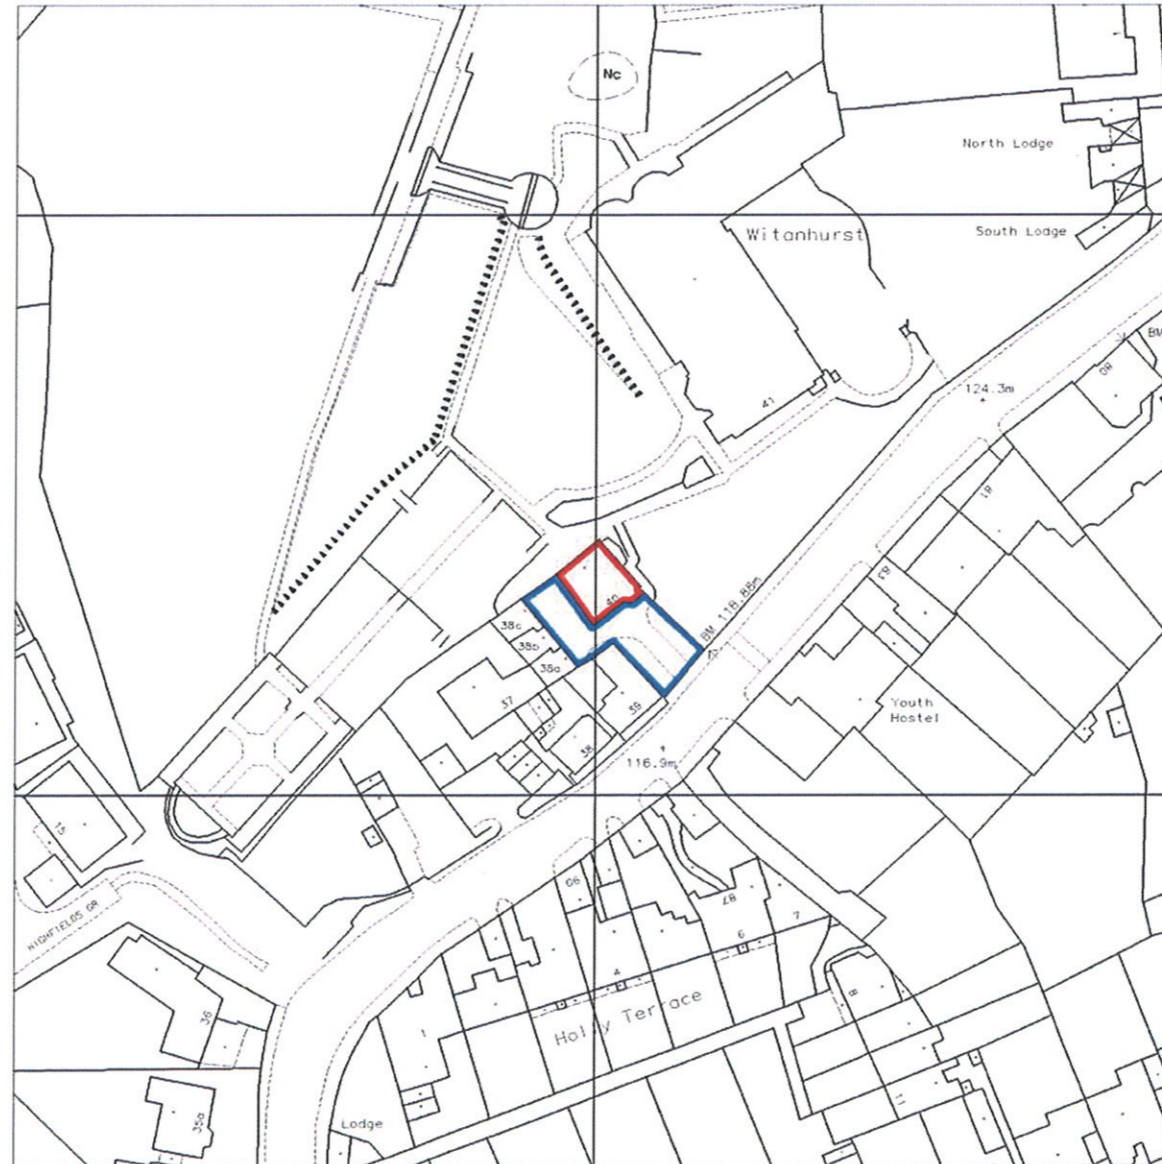

Siteplan Data™

Ref: JLQ0113/1

Produced 27 Oct 2005 from Ordnance Survey digital data and incorporating surveyed revision available at this date. © Crown Copyright 2005.

Reproduction in whole or in part is prohibited without the prior permission of Ordnance Survey.

Ordnance Survey and the OS symbol are registered trade marks and Siteplan a trade mark of Ordnance Survey, the national mapping agency of Great Britain.

Centre Coordinates: 528100 187136

National Grid sheet reference at centre of this Siteplan: TQ28875W

Supplied by: National Map Centre
Serial Number: 05003200