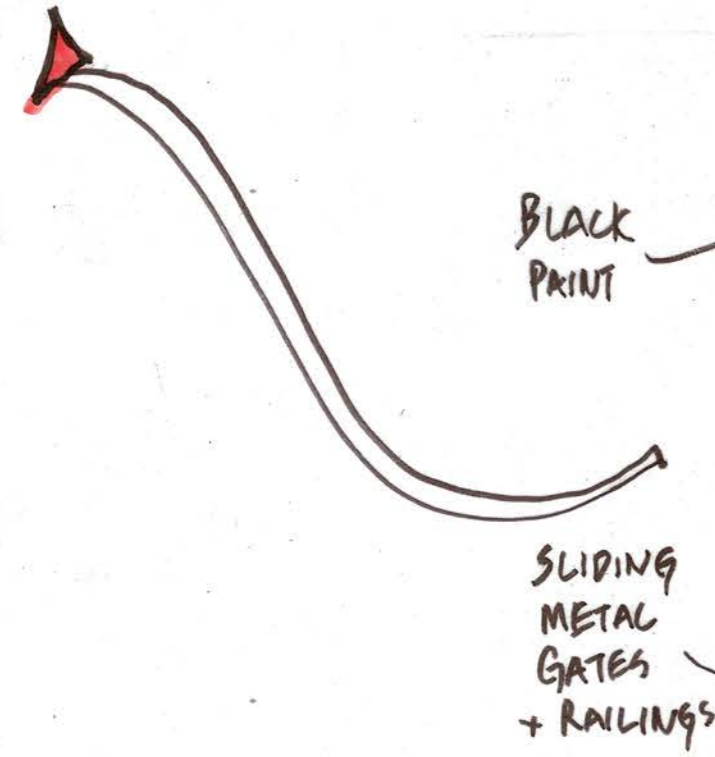

METAL GATES
(PAINTED BLACK)

METAL RAILINGS
(-PAINTED BLACK)

METAL TRACK ON
SMALL PILES

METAL POST
(CONC. FOOTING) PAINTED BLACK.

BLACK
PAINT

SLIDING
METAL
GATES
+ RAILINGS

1:10

METAL
POSTS

100
50
FRAME

1200
1500

100
50
50

RECESSED
METAL TRACK

Cowley White

Landscape Architecture
208 Empire Square West
Empire Square
LONDON
SE1 4NL
0207-378-8831
07765 237711
email: cowley@cowleywhite.com
www.cowleywhite.com

Project: 24 Heath Drive, Hampstead, London NW3

Client: Sarah Bard

Plan: Sketch detail of proposed
Front Entrance Gates and railings
(Refer to accompanying document for Materials/ etc)

Date: 20-12-17
Scale: 1:10/ & 1:50 @ A3

Drawing No: 006