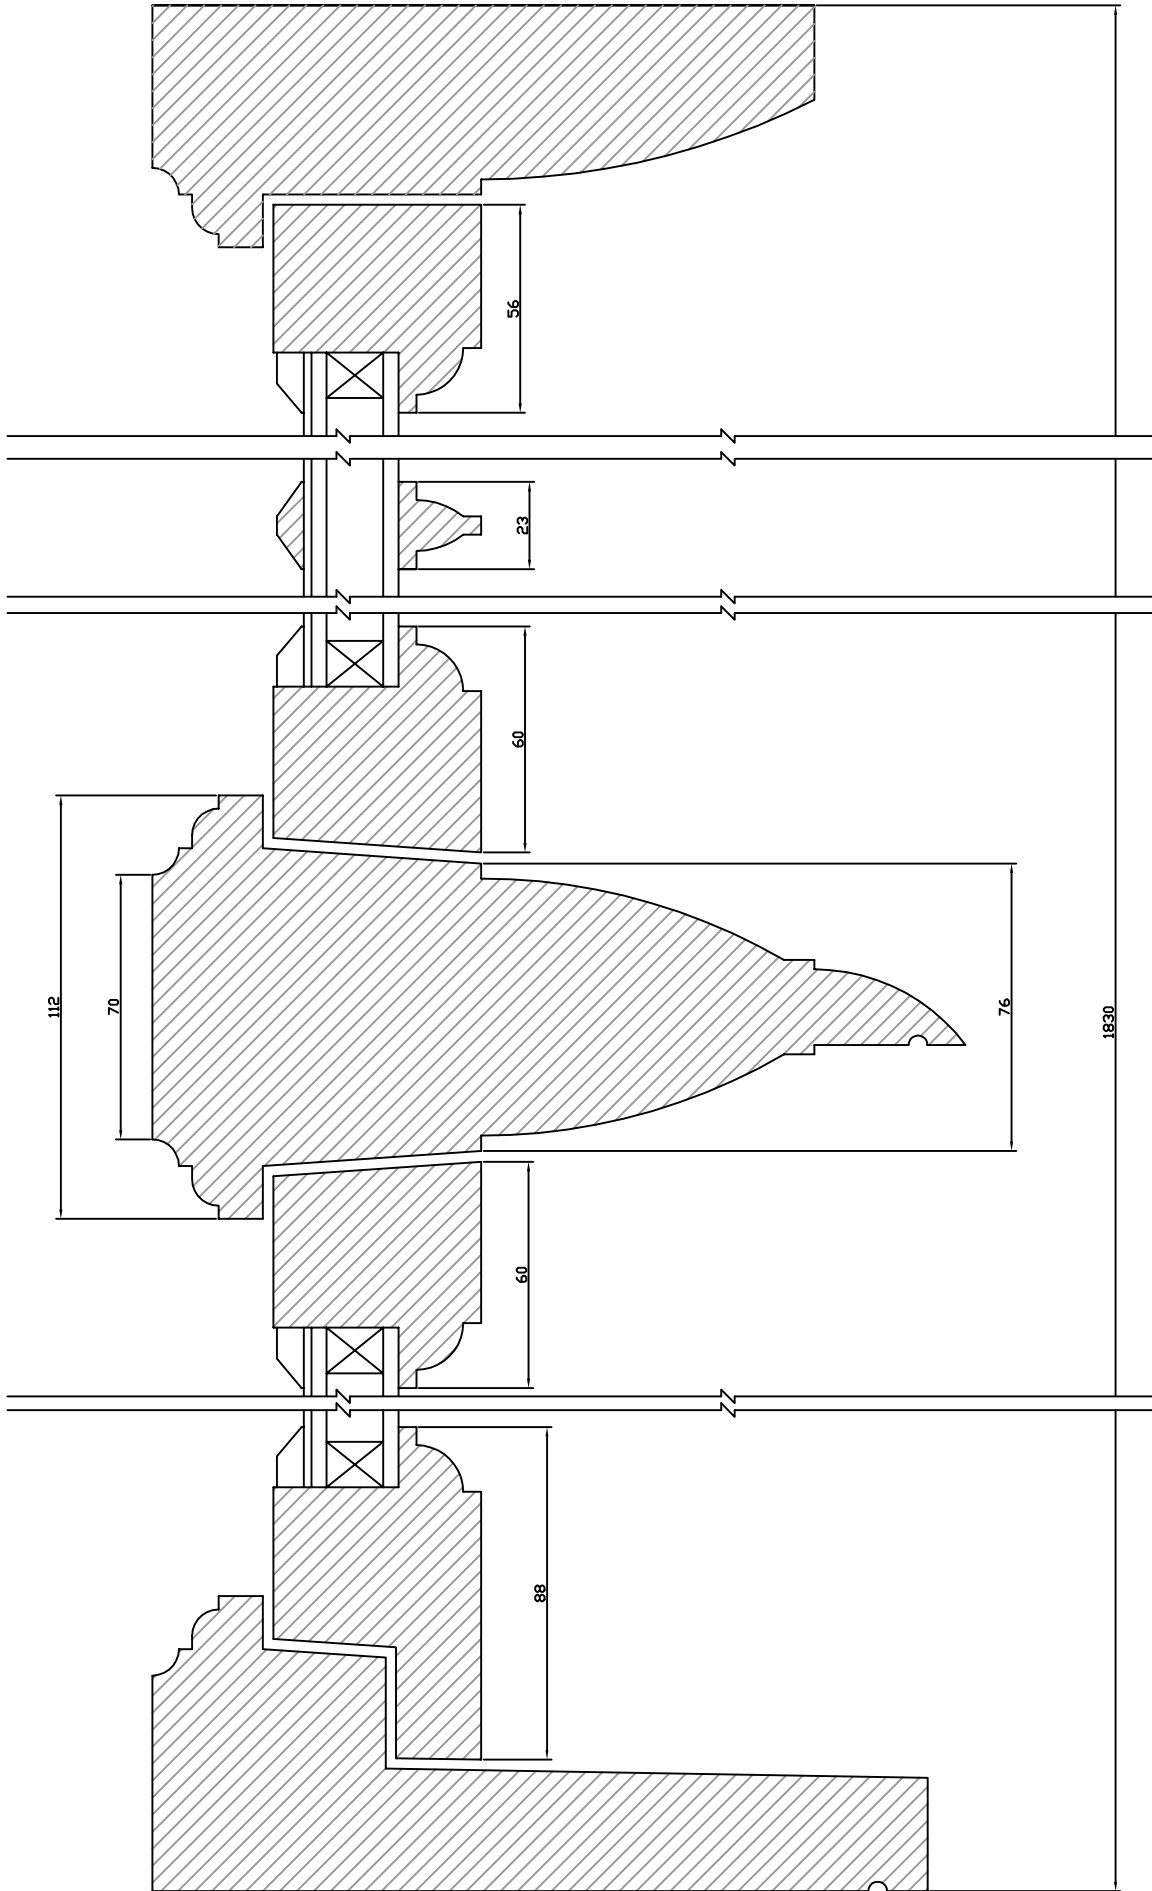

Scale 1:20

Property: Flat 3 The Pryors	Project: Window Replacement	Property Ref: 3PR
Details:	Drawing Title: Proposed Window Details	Drawn By: B.S.B
		Date: 16/02/18
		Scale: 1:2 @ A3
		Dwg. No: P1 - 5
		Rev: /