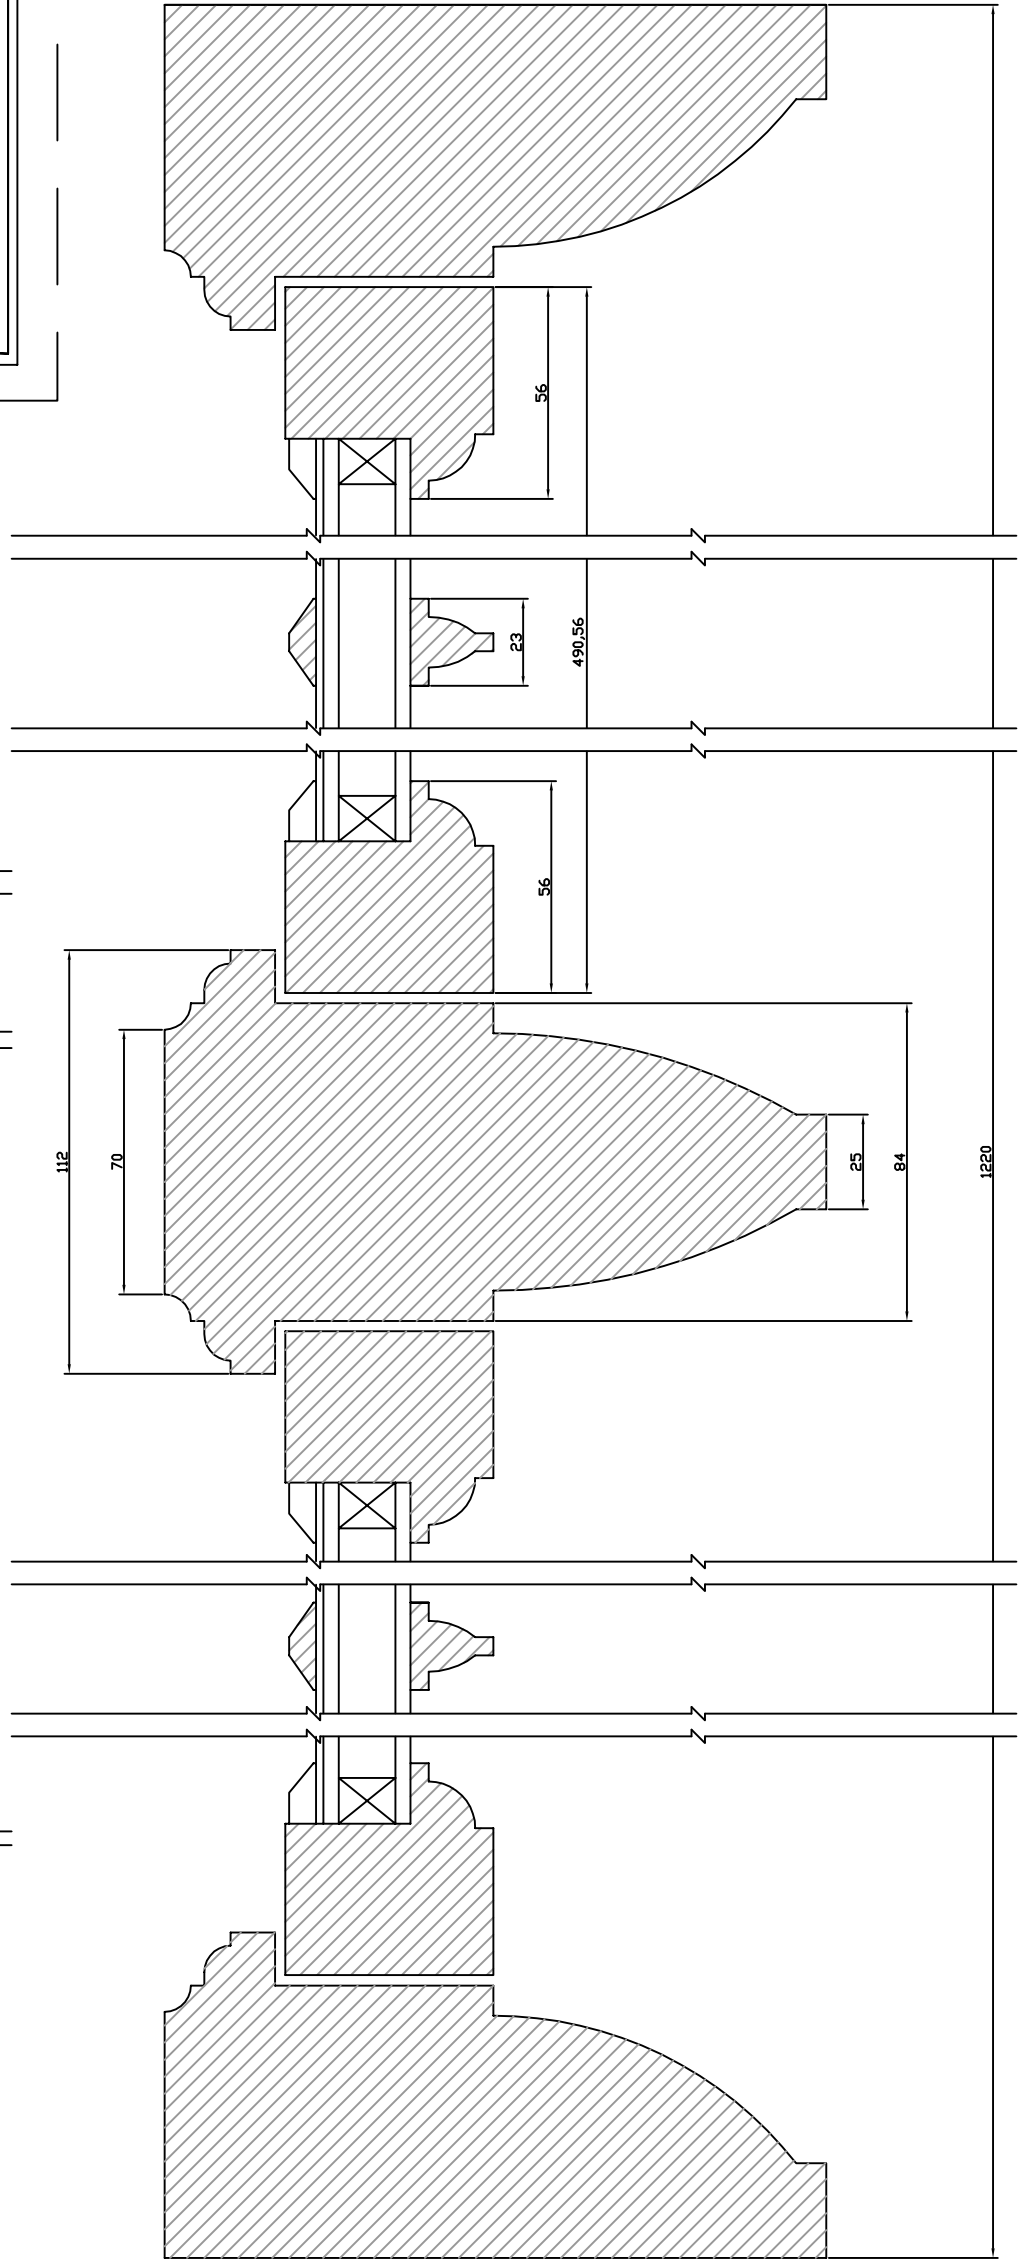

Scale 1:20

Property: Flat 3 The Pryors	Project: Window Replacement	Property Ref: 3PR
Details:	Drawing Title: Proposed Window Details	Drawn By: B.S.B
		Date: 16/02/18
		Scale: 1:2 @ A3
		Dwg. No: P1 - 5
		Rev: /