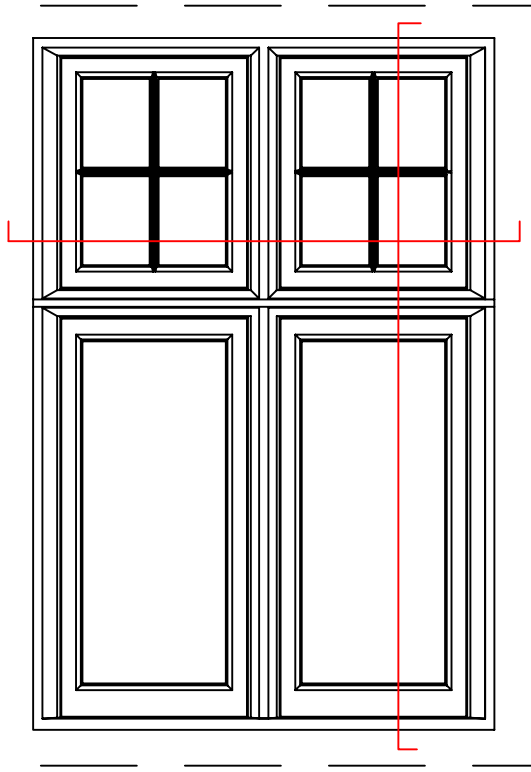

Scale 1:20

Property: Flat 3 The Pryors	Project: Window Replacement	Property Ref: 3PR
Details:	Drawing Title: Proposed Window Details	Drawn By: B.S.B
		Date: 16/02/18
		Scale: 1:2 @ A3
		Dwg. No: P1 - 5
		Rev: /