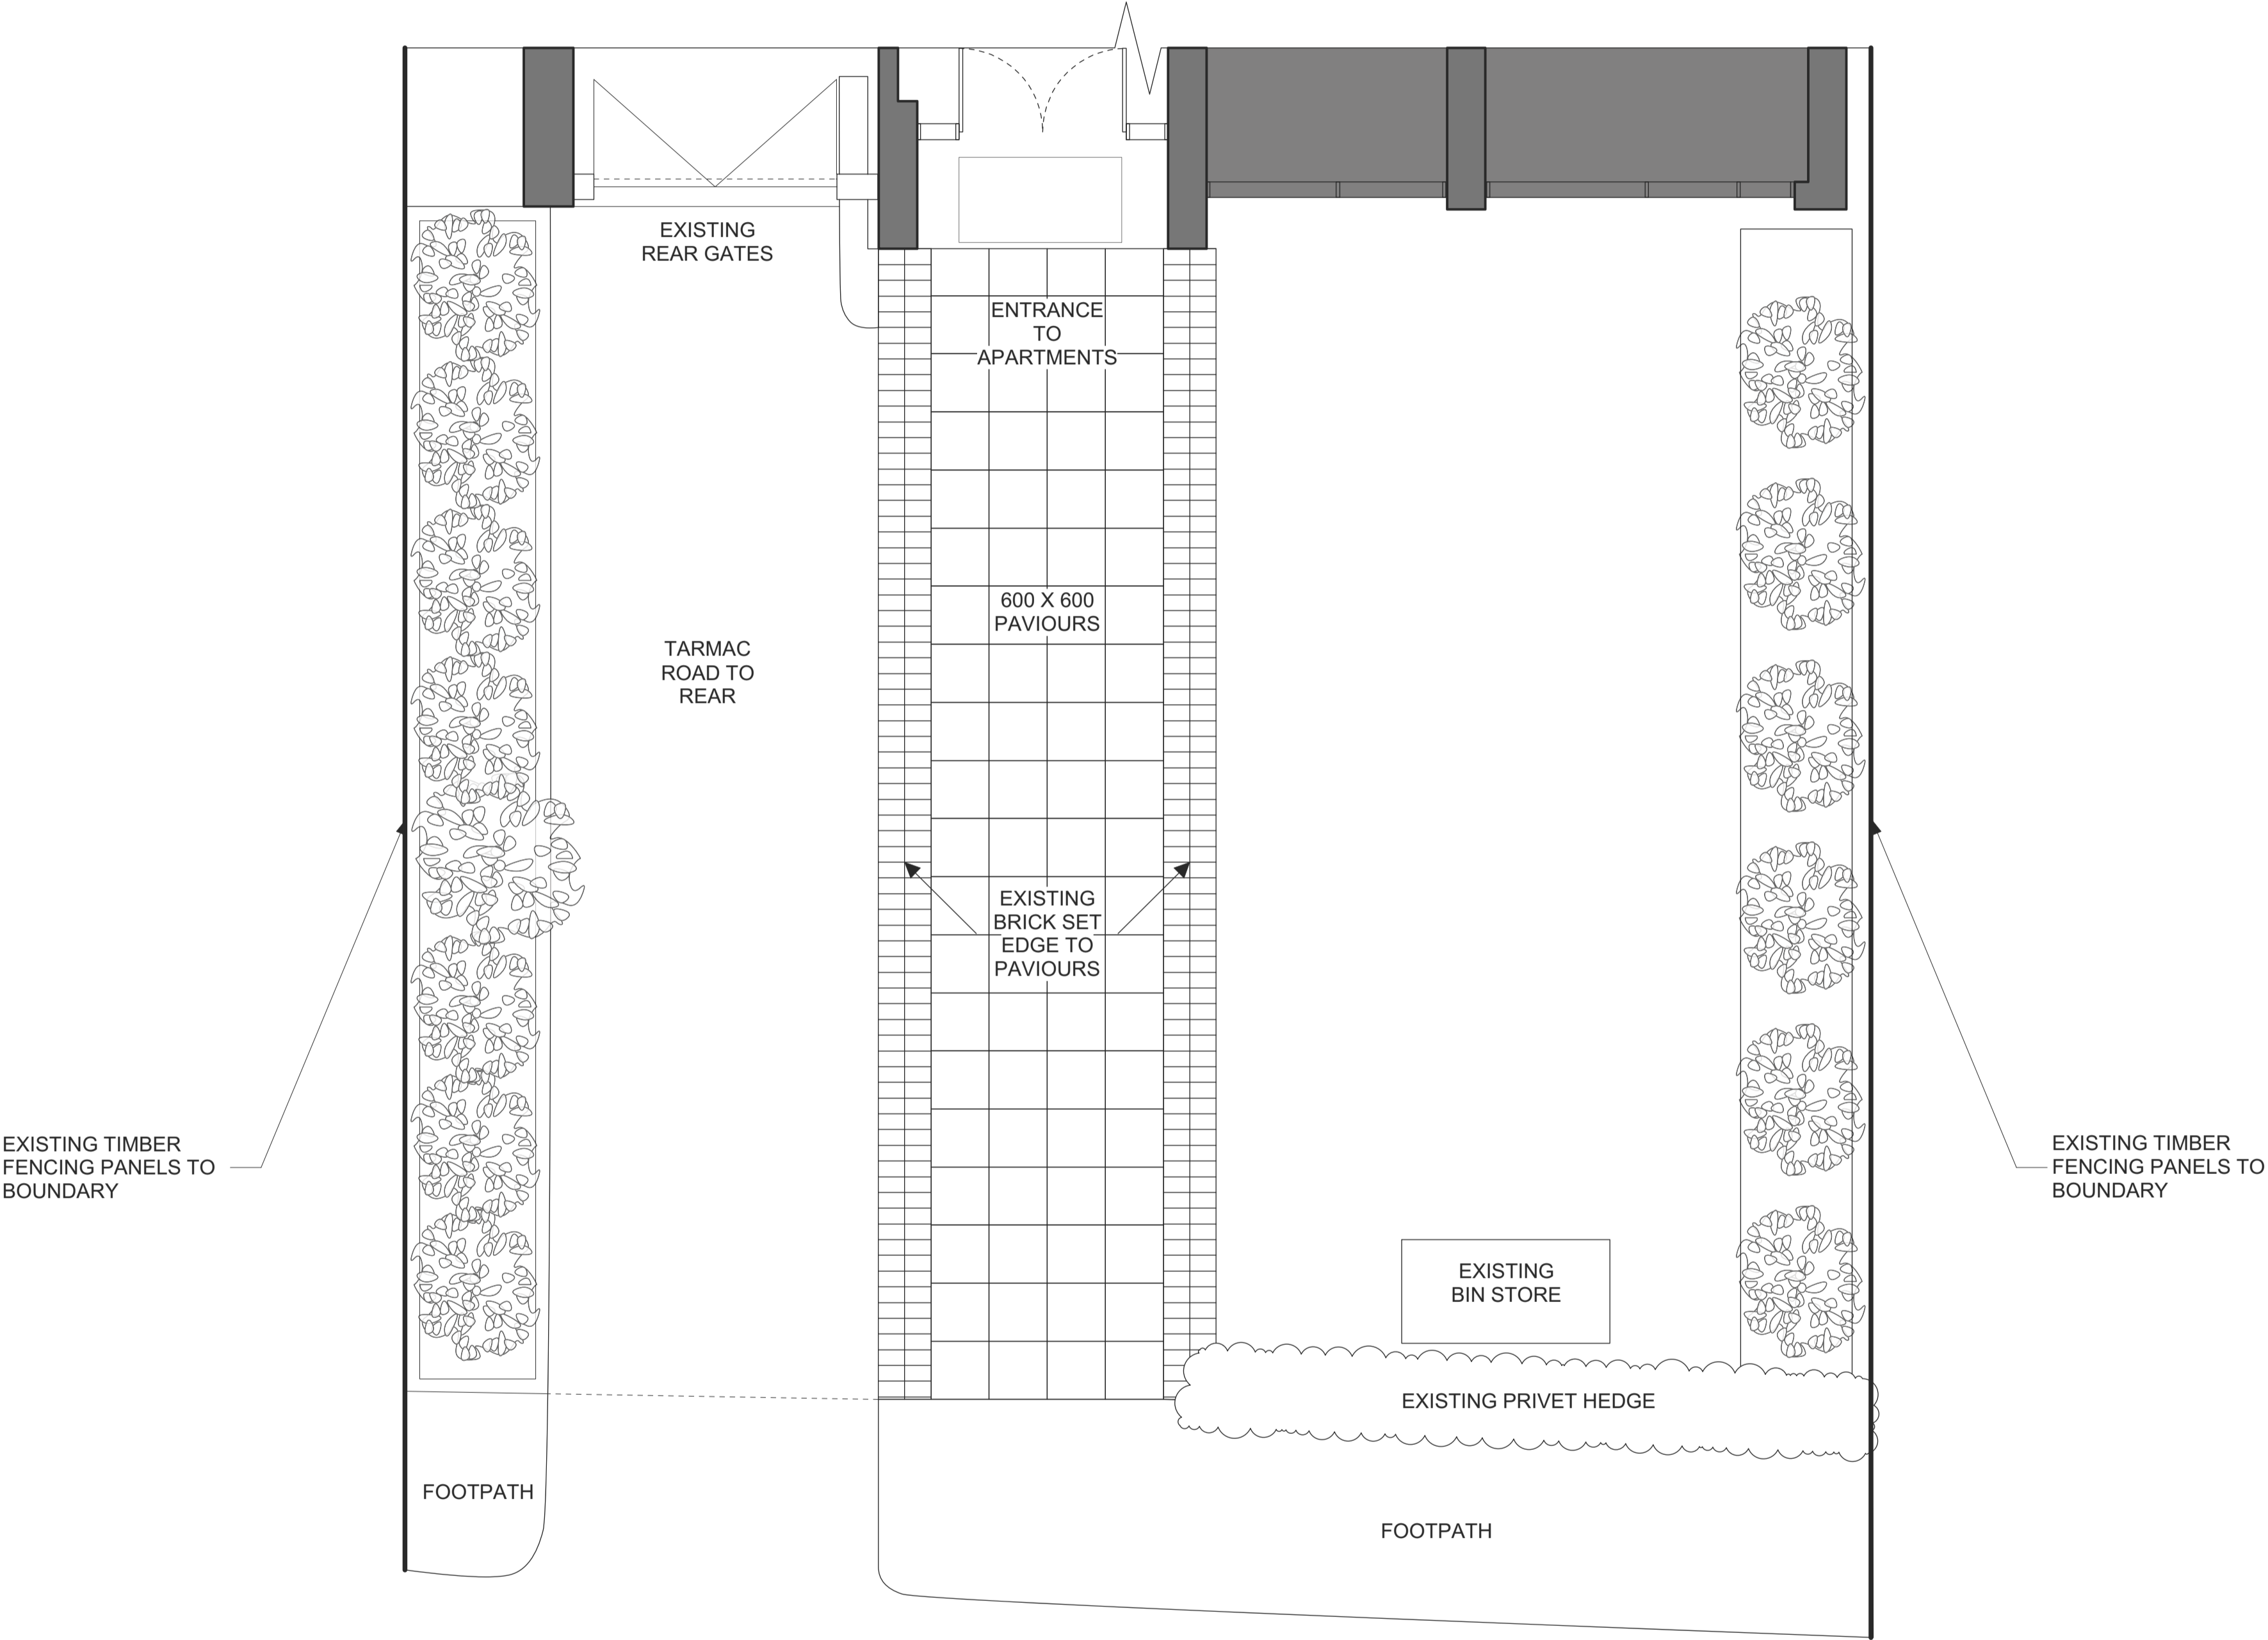

EXISTING PLAN 1:50 @ A1

DRAWING TITLE
**117 Haverstock Hill
 London NW3**

Brandcraft/Placecraft
 07967 481690
 info@brandcrafting.co.uk

DRAWING TITLE
**EXISTING
 FRONT GARDEN
 LANDSCAPING/ FENCING**

SCALE 1:50 @ A1	DSN BY EM
DATE 28/11/2017	DSN NO HH/02.1
JOB HHI	REV A
STAGE PLANNING	