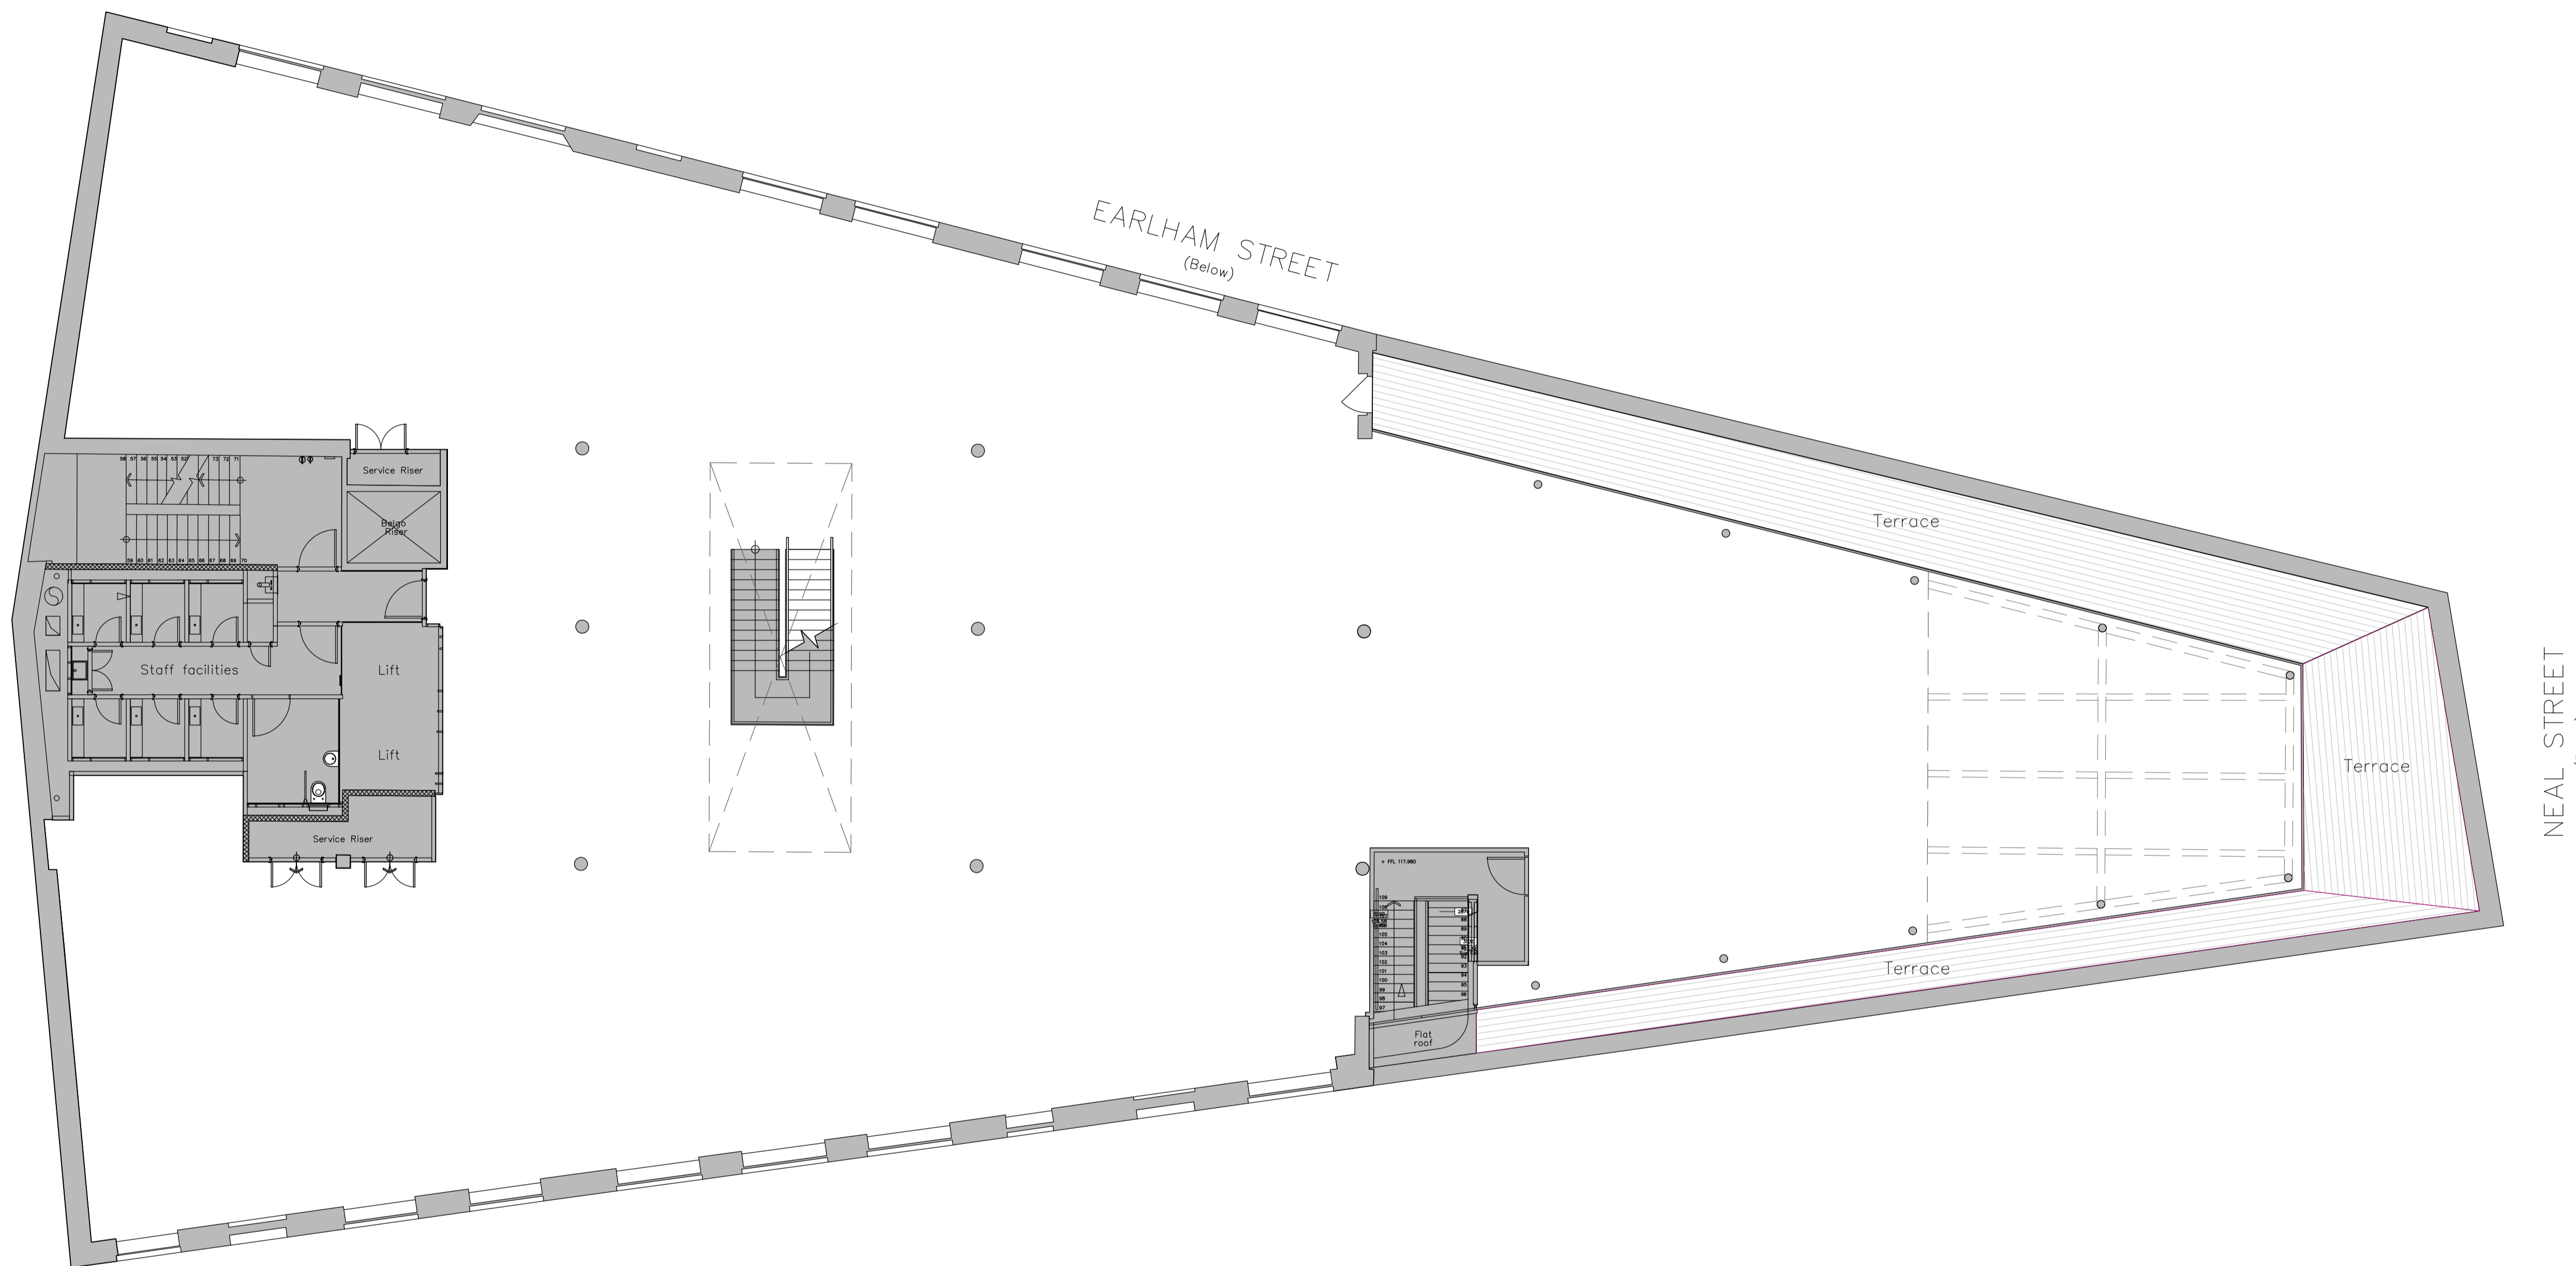

NOTES:
DO NOT SCALE FROM THIS DRAWING
THIS DRAWING REQUIRES:
• CLIENT APPROVAL
• LANDLORD APPROVAL
• BUILDING CONTROL APPROVAL
• FIRE OFFICER APPROVAL
© DThree 2018

REV	BY	DATE	DESCRIPTION

2nd Floor
3- 5 Bleeding Heart Yard
London EC1N 8SJ
T +44 (0)20 70969520
www.dthreestudio.co.uk

CLIENT:
RED BULL

SITE ADDRESS:
**ALL FLOORS
SEVEN DIALS
COVENT GARDEN**

DRAWING TITLE:
**EXISTING
1:200@A3**

SCALE: 1:100@A1 DRAWN BY: CHARLIE KENT CHECKED BY: DATE: 2018-1-30

JOB No.	FLOOR	TYPE	REV.
D3-14035	05	EX	

FOR INFORMATION ONLY