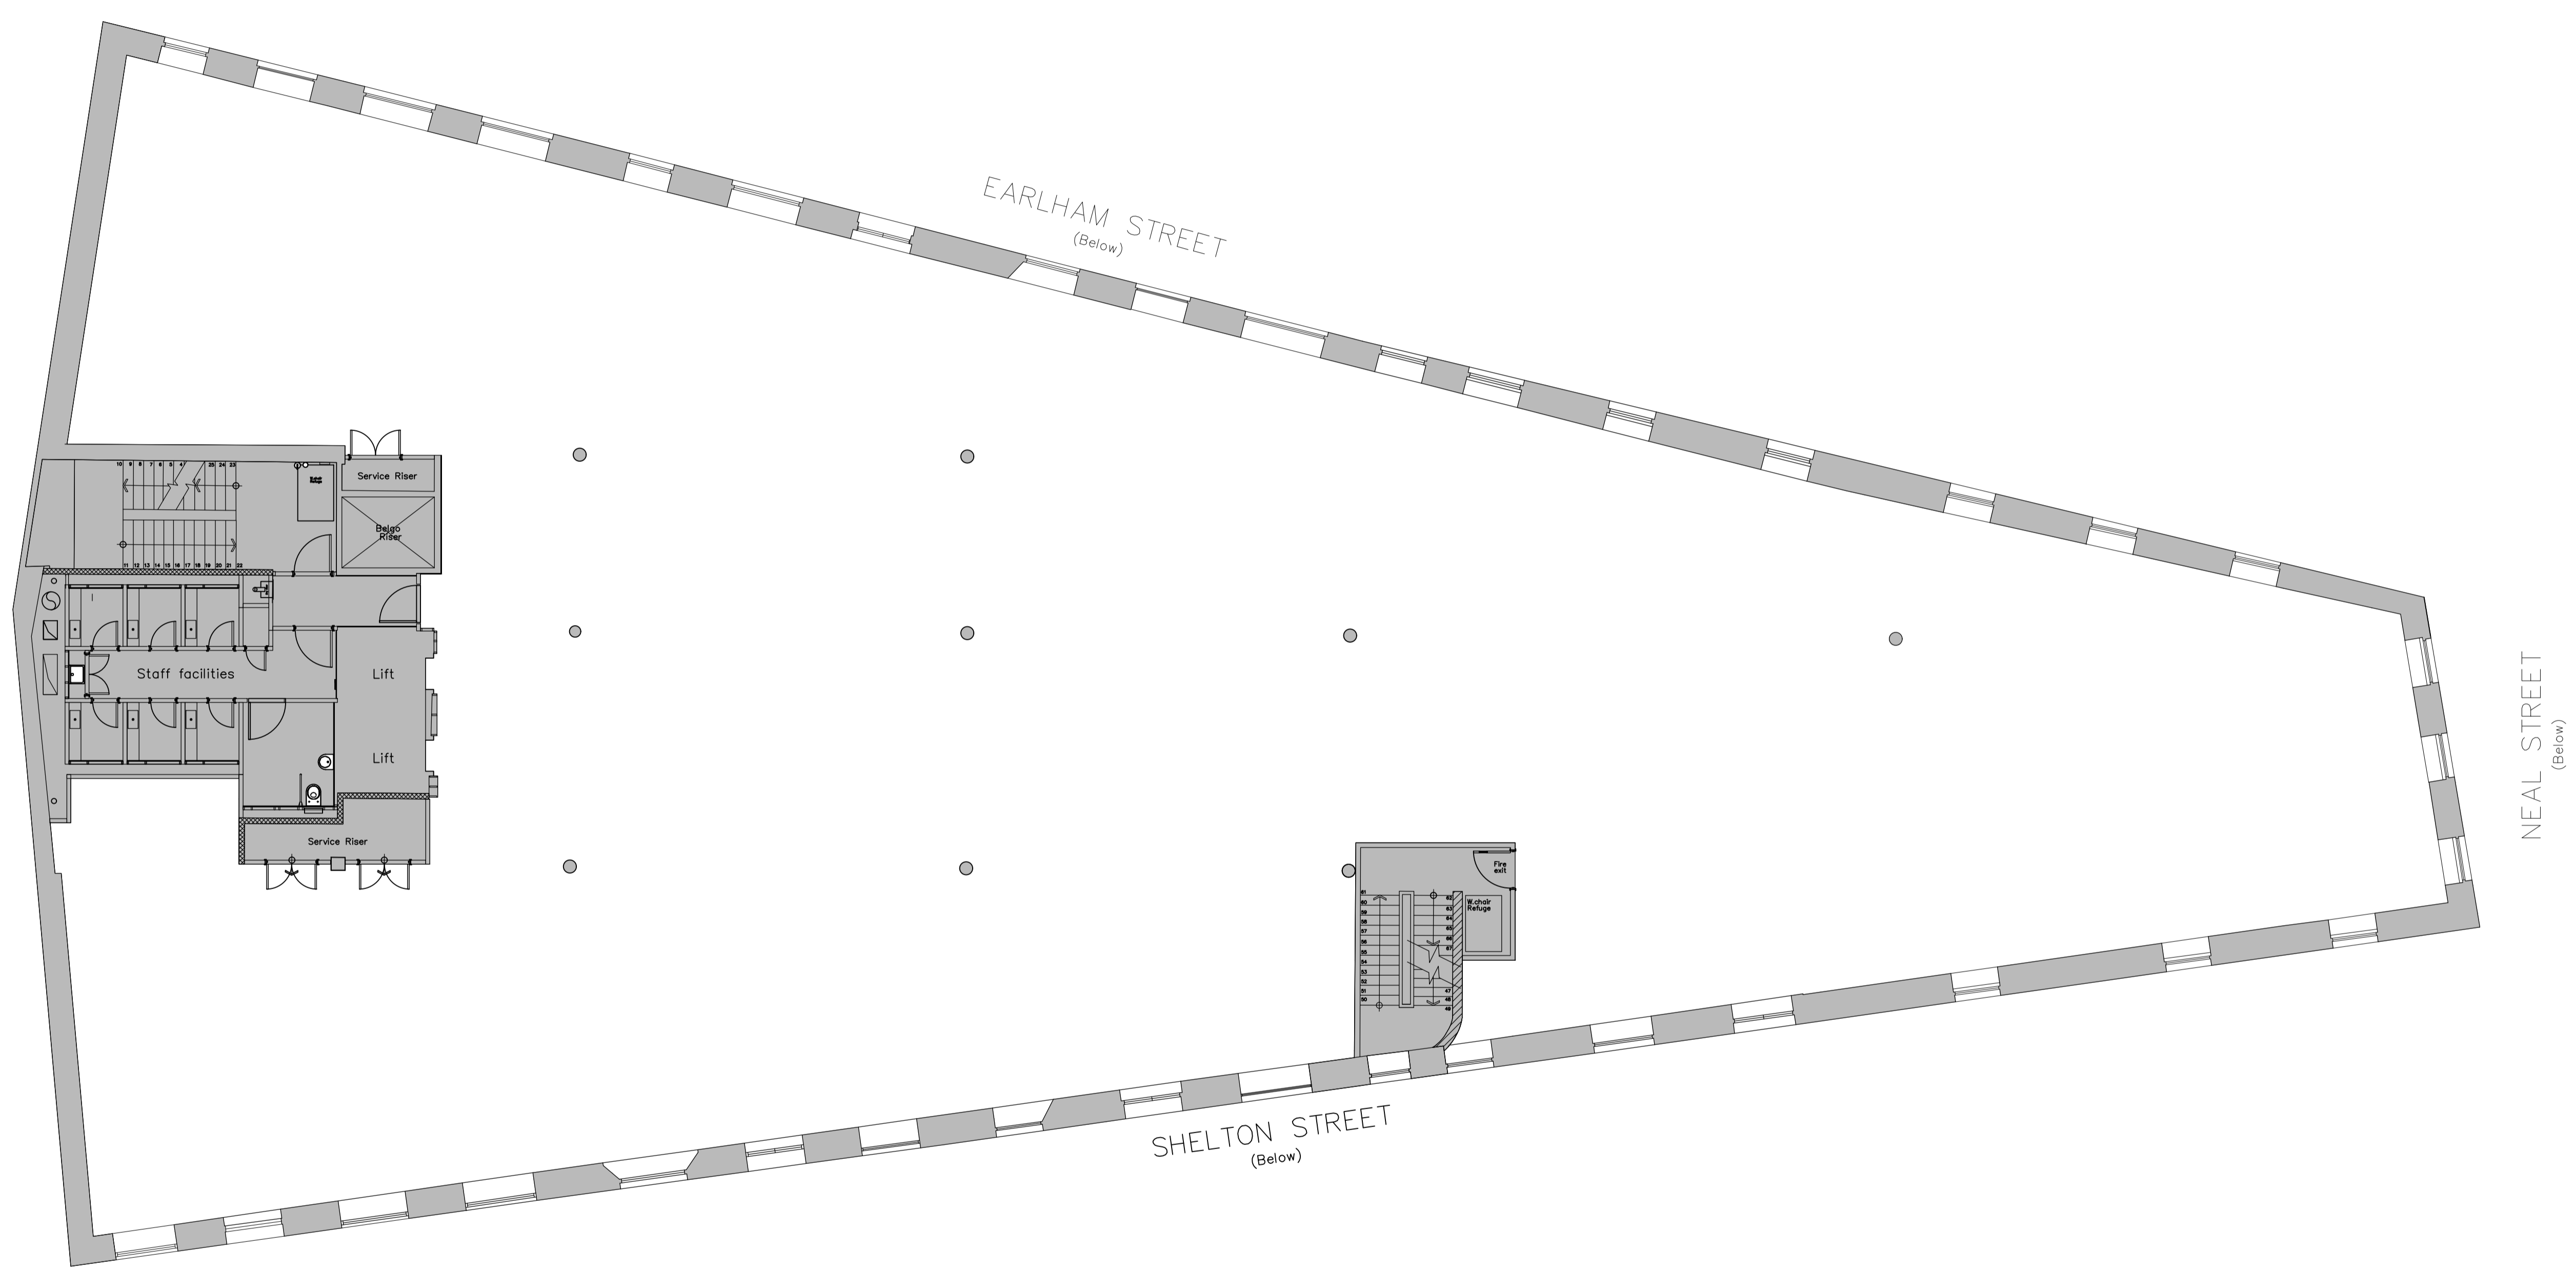

NOTES:
DO NOT SCALE FROM THIS DRAWING
THIS DRAWING REQUIRES:
• CLIENT APPROVAL
• LANDLORD APPROVAL
• BUILDING CONTROL APPROVAL
• FIRE OFFICER APPROVAL
© DThree 2018

REV BY	DATE	DESCRIPTION

2nd Floor
3- 5 Bleeding Heart Yard
London EC1N 8SJ
T +44 (0)20 70969520
www.dthreestudio.co.uk
CLIENT:

RED BULL

SITE ADDRESS:
**ALL FLOORS
SEVEN DIALS
COVENT GARDEN**

DRAWING TITLE:
EXISTING

1:200@A3

SCALE: DRAWN BY: CHECKED BY: DATE:
1:100@A1 CHARLIE KENT 2018-1-29

JOB No.	FLOOR	TYPE	REV.
D3-14035	04	EX	N

FOR INFORMATION ONLY