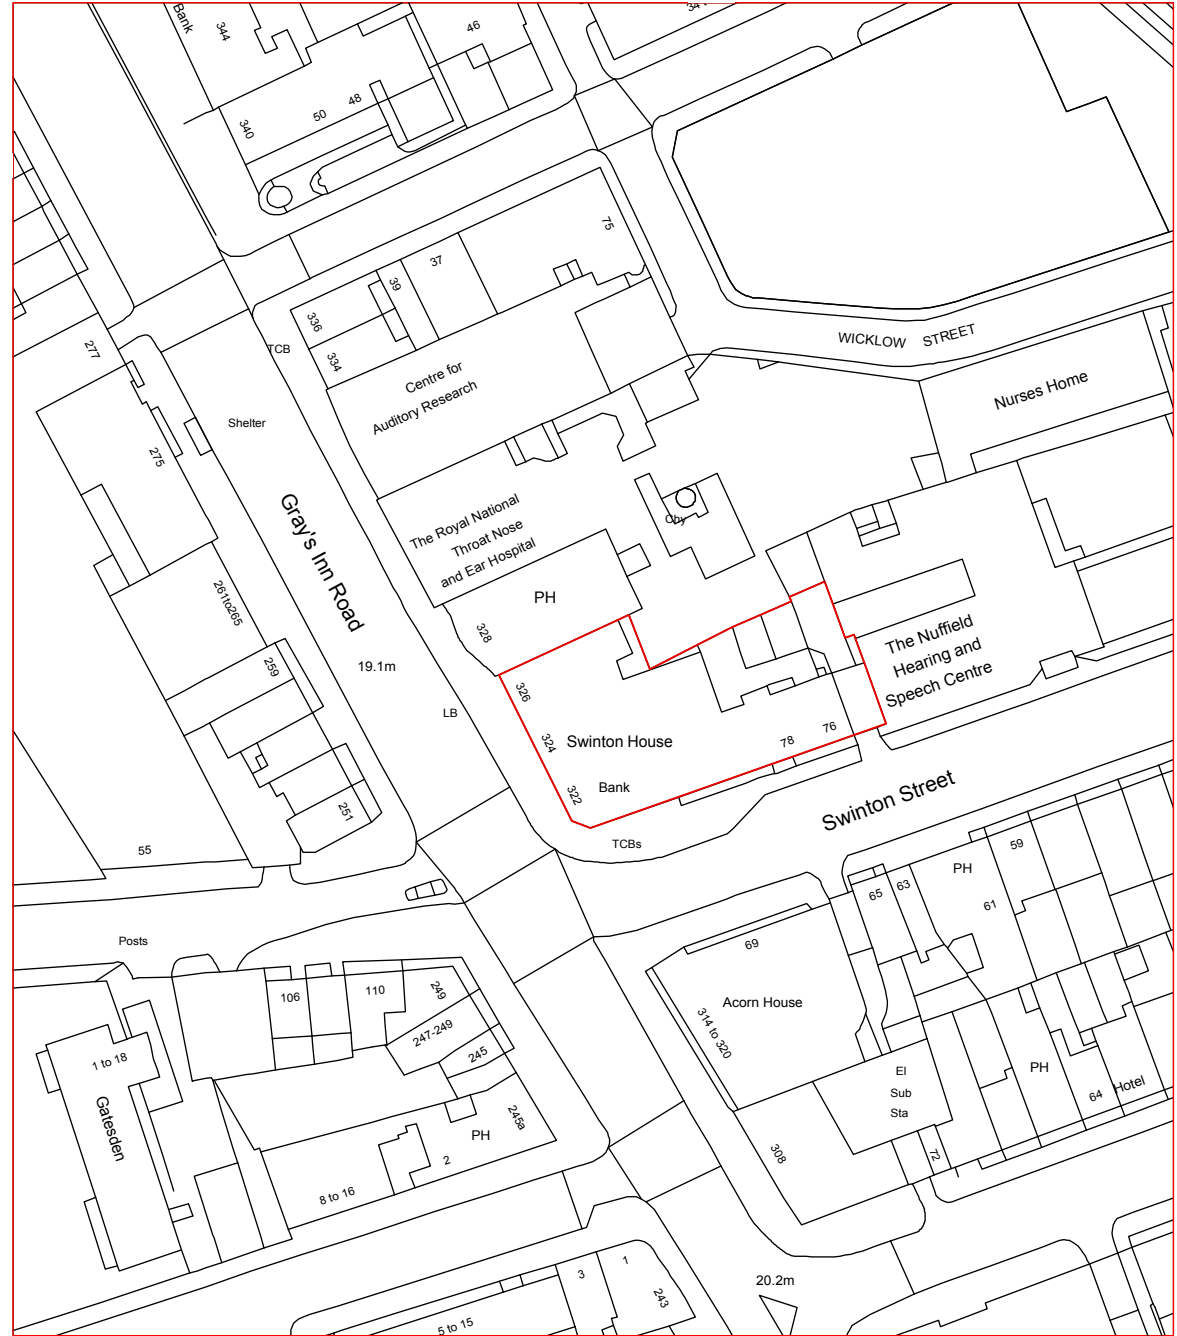

NOTES

1
00

SITE OS LOCATION PLAN

1

REV	COMMENTS	DATE	CHK
STATUS			

PLANNING

Job	Gray's Inn (Tune Hotels) Kings Cross
Title	Site OS Location Plan
Date	October 2015
Scale	1:1000 @ A3
Drawn	CK

1-517-00

Waugh Thistleton
Architects Ltd
77 Leonard Street
London EC2A 4QS
Telephone
+44 (0)20 7613 5727
Fax
+44 (0)20 7613 5749
email/web
waughthistleton.com

architects
**Waugh
Thistleton**