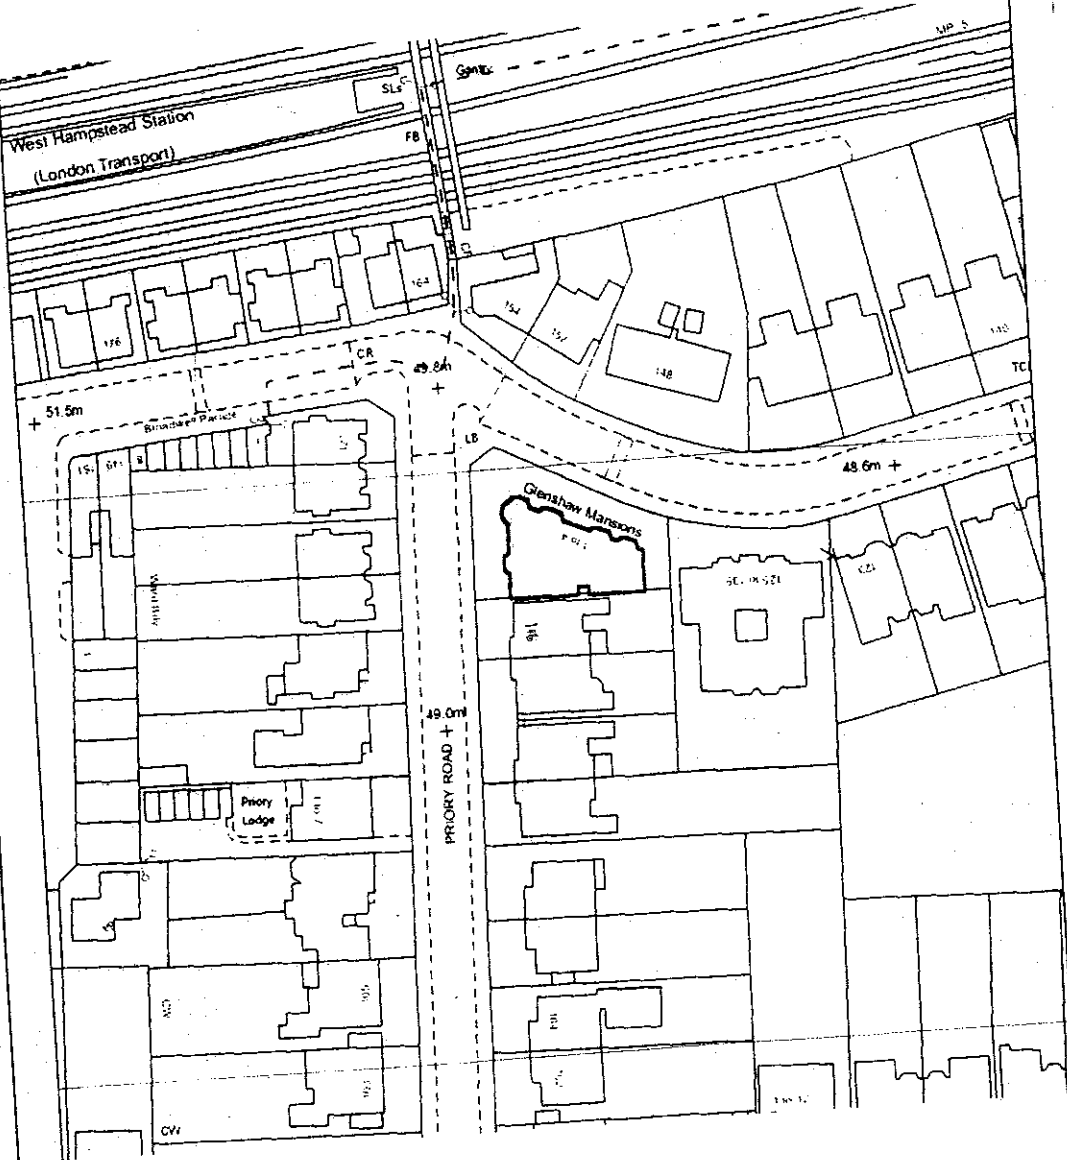

NORTH

West Hampstead Station
(London Transport)

Scale 1:1250

01 SITE PLAN

PRIORY ROAD

SITE LOCATION