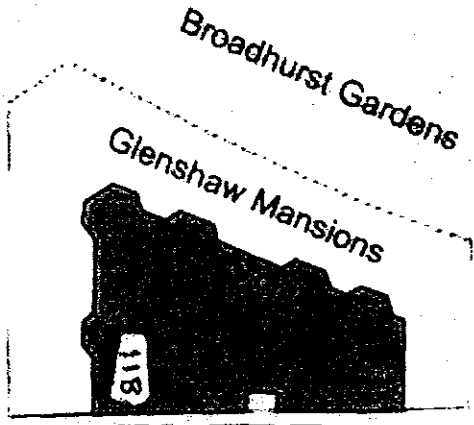

NORTH

West Hampstead Station
(London Transport)

Scale 1:1250

01 SITE PLAN

PRIORY ROAD

SITE LOCATION