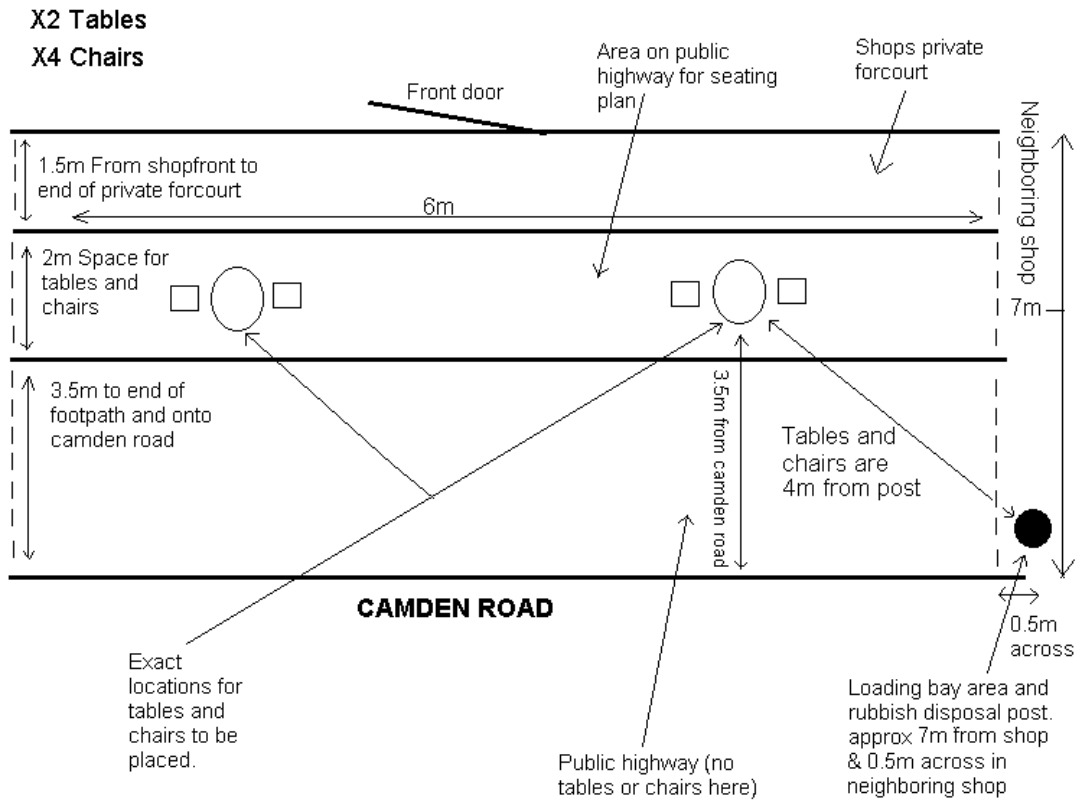

L'Amentine  
6 Camden road NW1 9DL  
Tables and chairs seating plan 2016

**Key symbols:**

- = Chair
- = Table
- = Lampost

**Sign:**

**Name:**

*Soleman Althamanda*

**Date:**

6.3.16