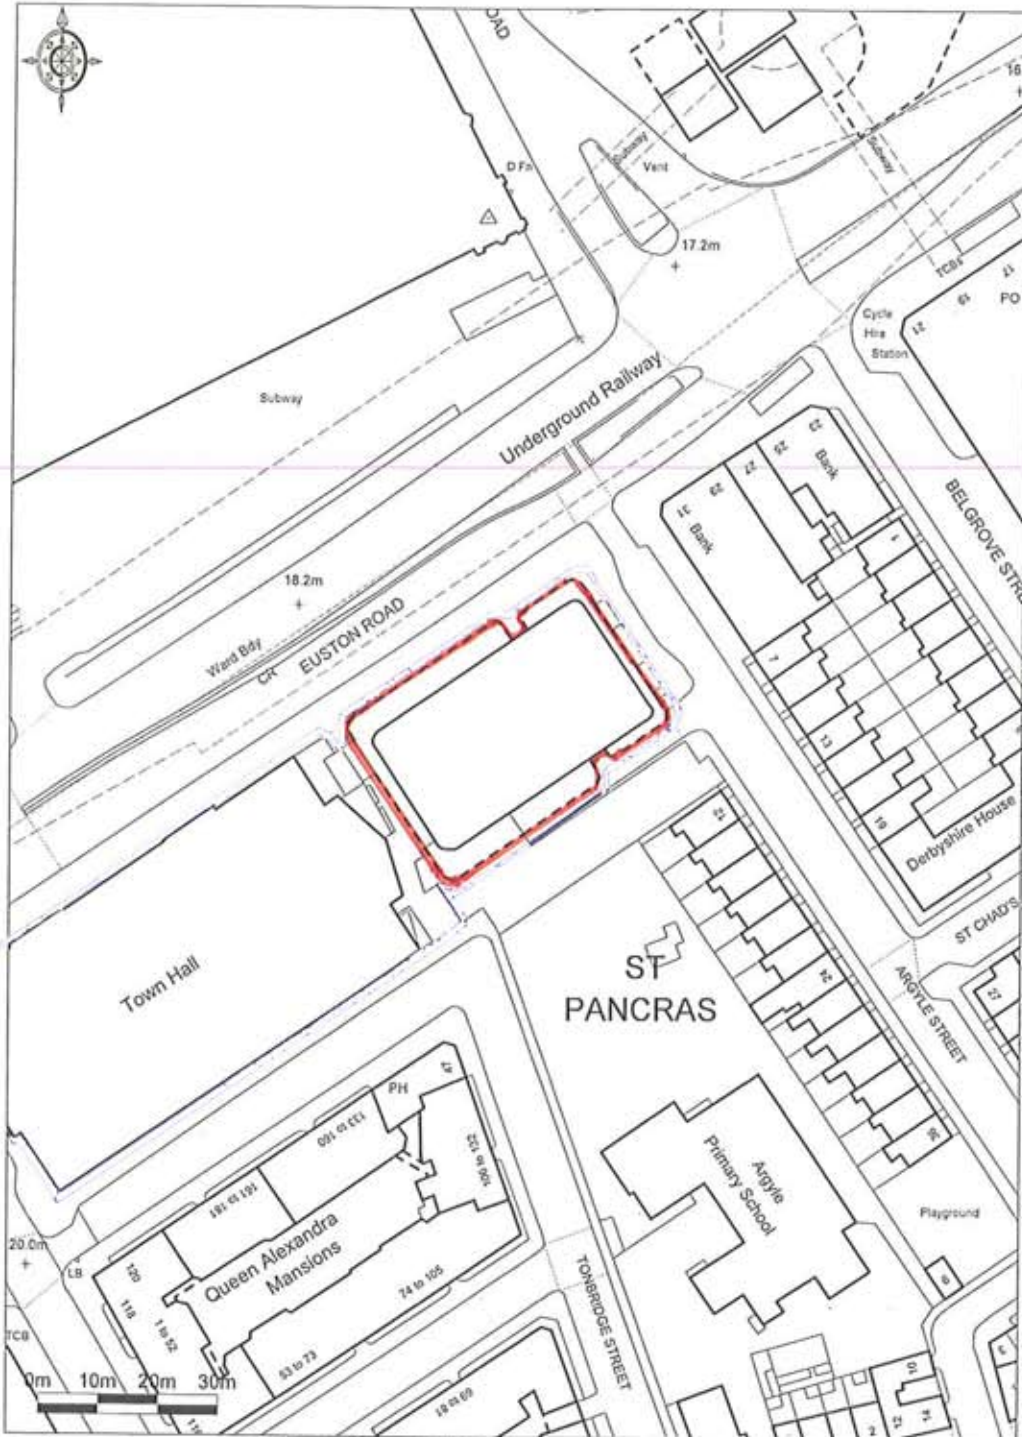

Town Hall Extension
Argyle Street, London

Promap

Location Plan
Scale 1:1250
Drawing No: THX-Advert-001