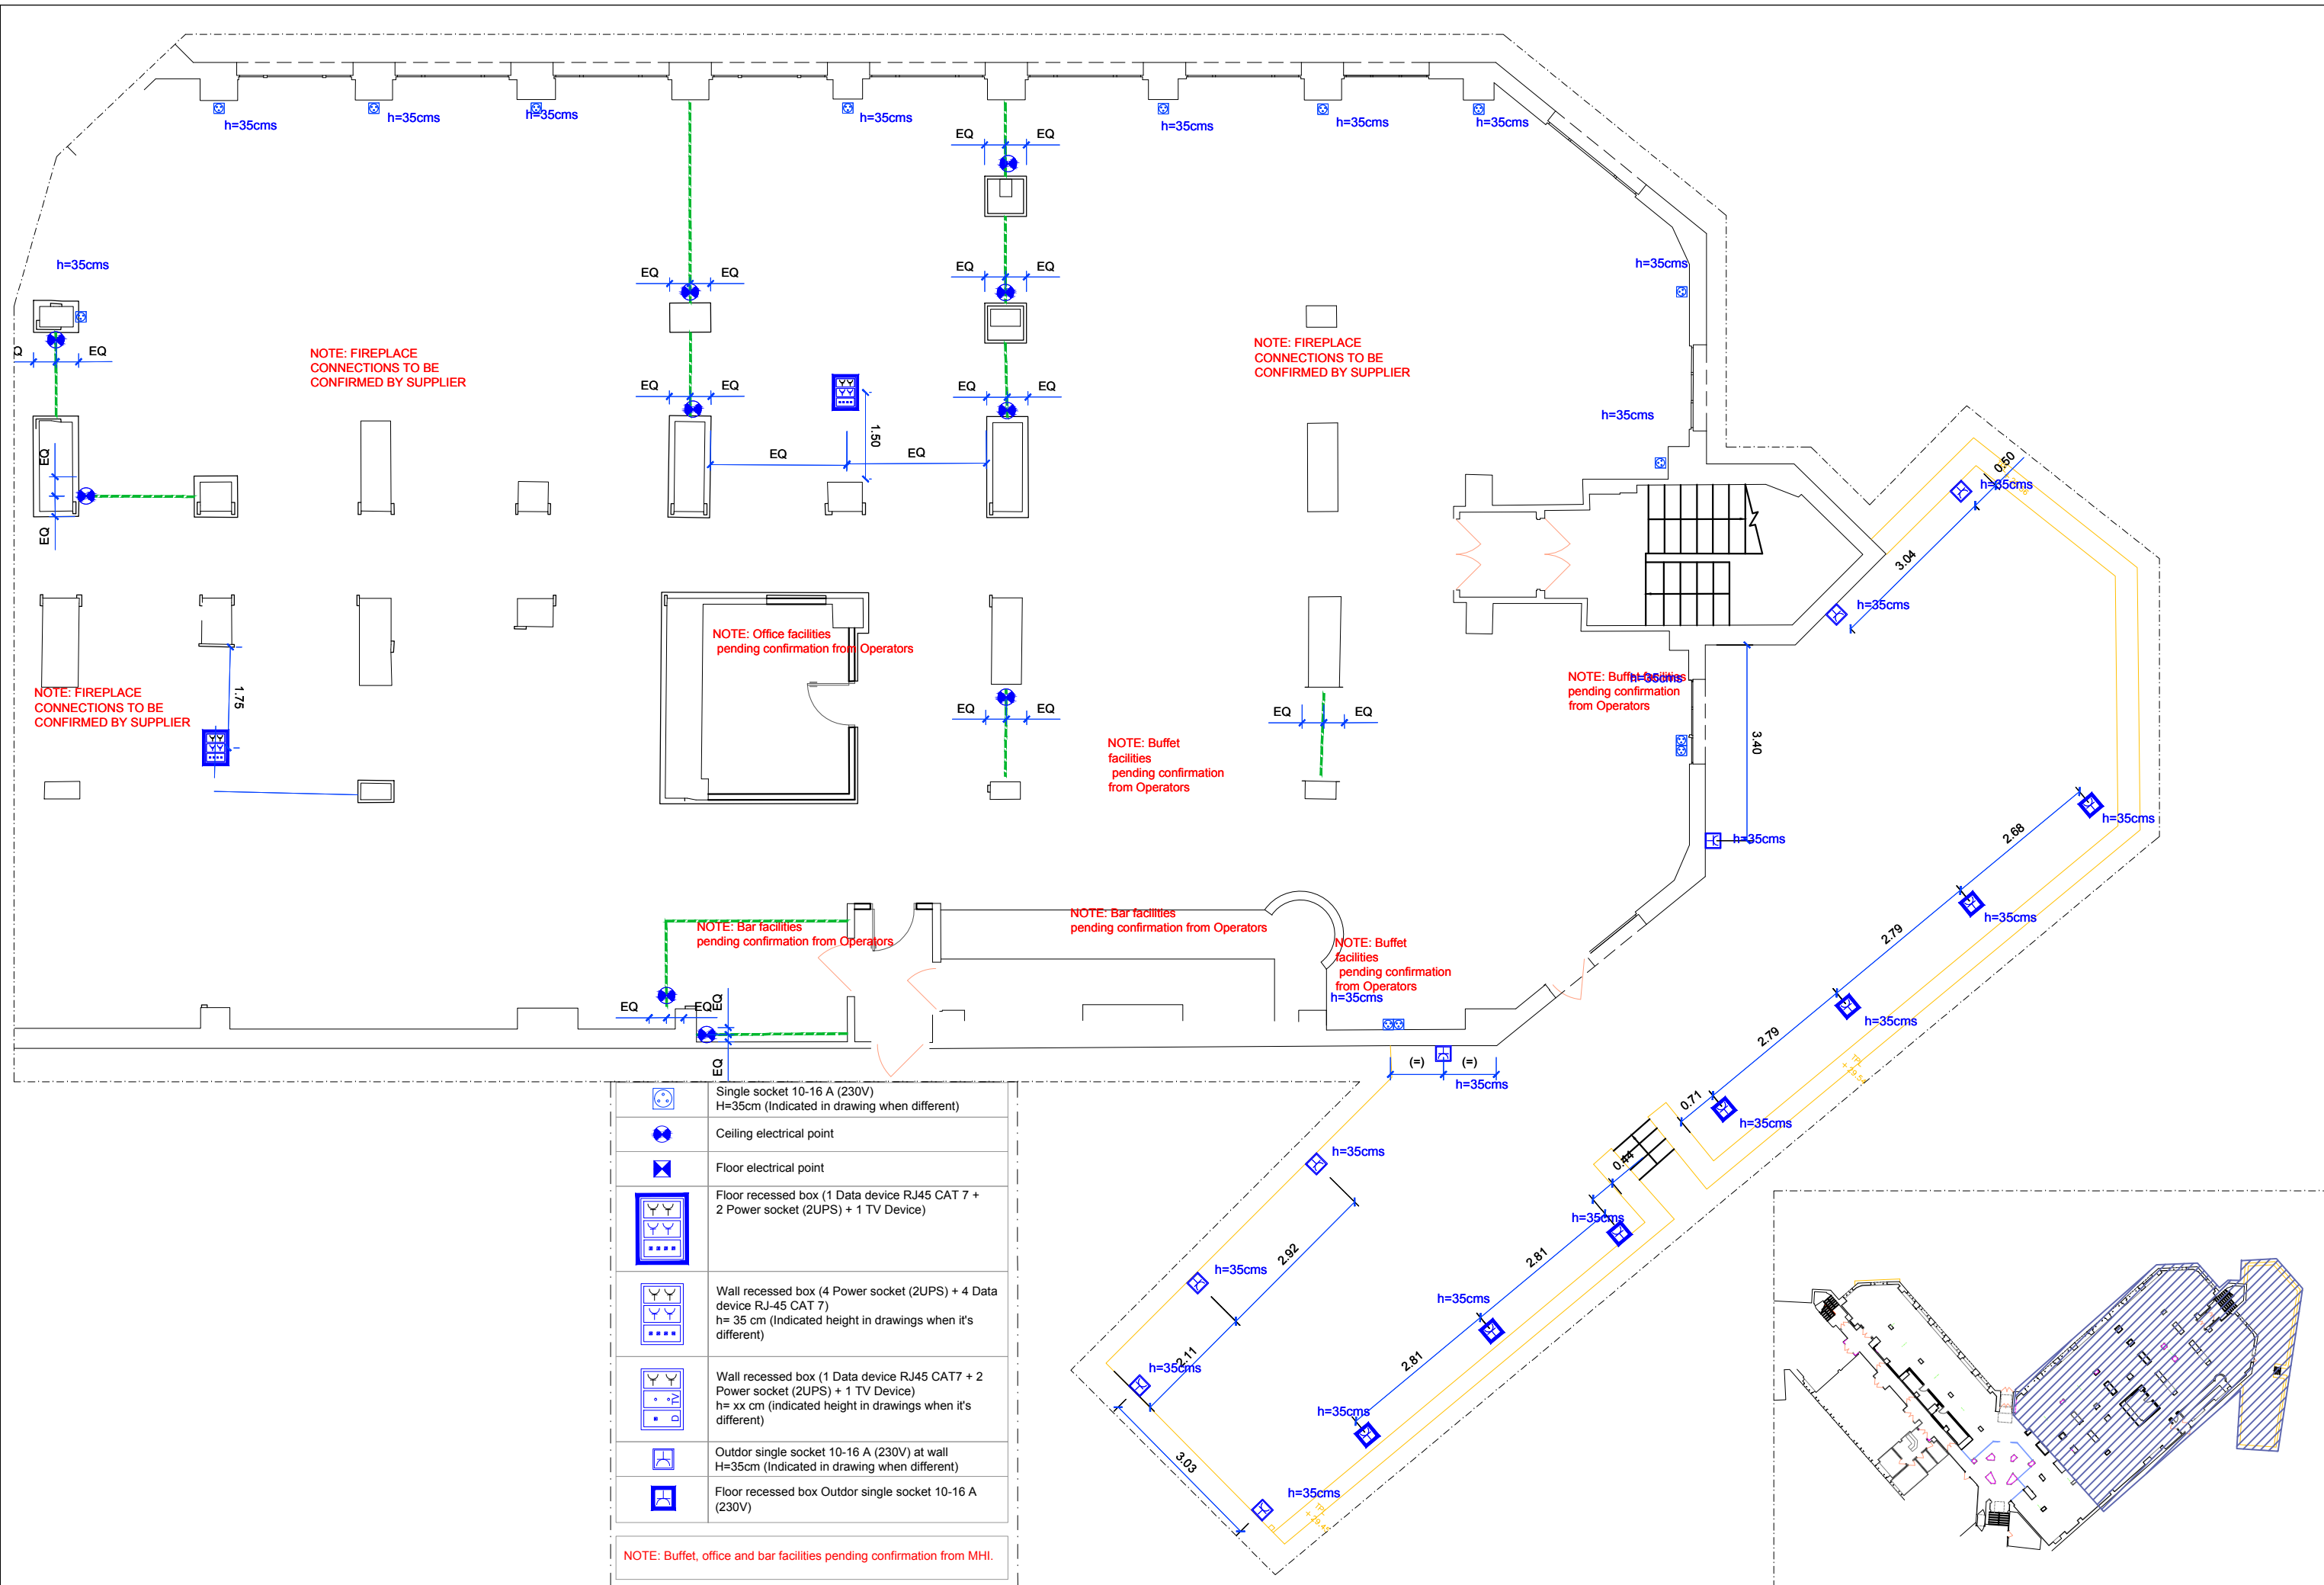

NOTE: FIREPLACE CONNECTIONS TO BE CONFIRMED BY SUPPLIER

NOTE: FIREPLACE CONNECTIONS TO BE CONFIRMED BY SUPPLIER

NOTE: Office facilities pending confirmation from Operators

NOTE: Buffet facilities pending confirmation from Operators

NOTE: Buffet facilities pending confirmation from Operators

NOTE: Bar facilities pending confirmation from Operators

NOTE: Bar facilities pending confirmation from Operators

NOTE: Buffet facilities pending confirmation from Operators h=35cms

	Single socket 10-16 A (230V) H=35cm (Indicated in drawing when different)
	Ceiling electrical point
	Floor electrical point
	Floor recessed box (1 Data device RJ45 CAT 7 + 2 Power socket (2UPS) + 1 TV Device)
	Wall recessed box (4 Power socket (2UPS) + 4 Data device RJ-45 CAT 7) h= 35 cm (Indicated height in drawings when it's different)
	Wall recessed box (1 Data device RJ45 CAT7 + 2 Power socket (2UPS) + 1 TV Device) h= xx cm (indicated height in drawings when it's different)
	Outdoor single socket 10-16 A (230V) at wall H=35cm (Indicated in drawing when different)
	Floor recessed box Outdoor single socket 10-16 A (230V)

NOTE: Buffet, office and bar facilities pending confirmation from MHI.