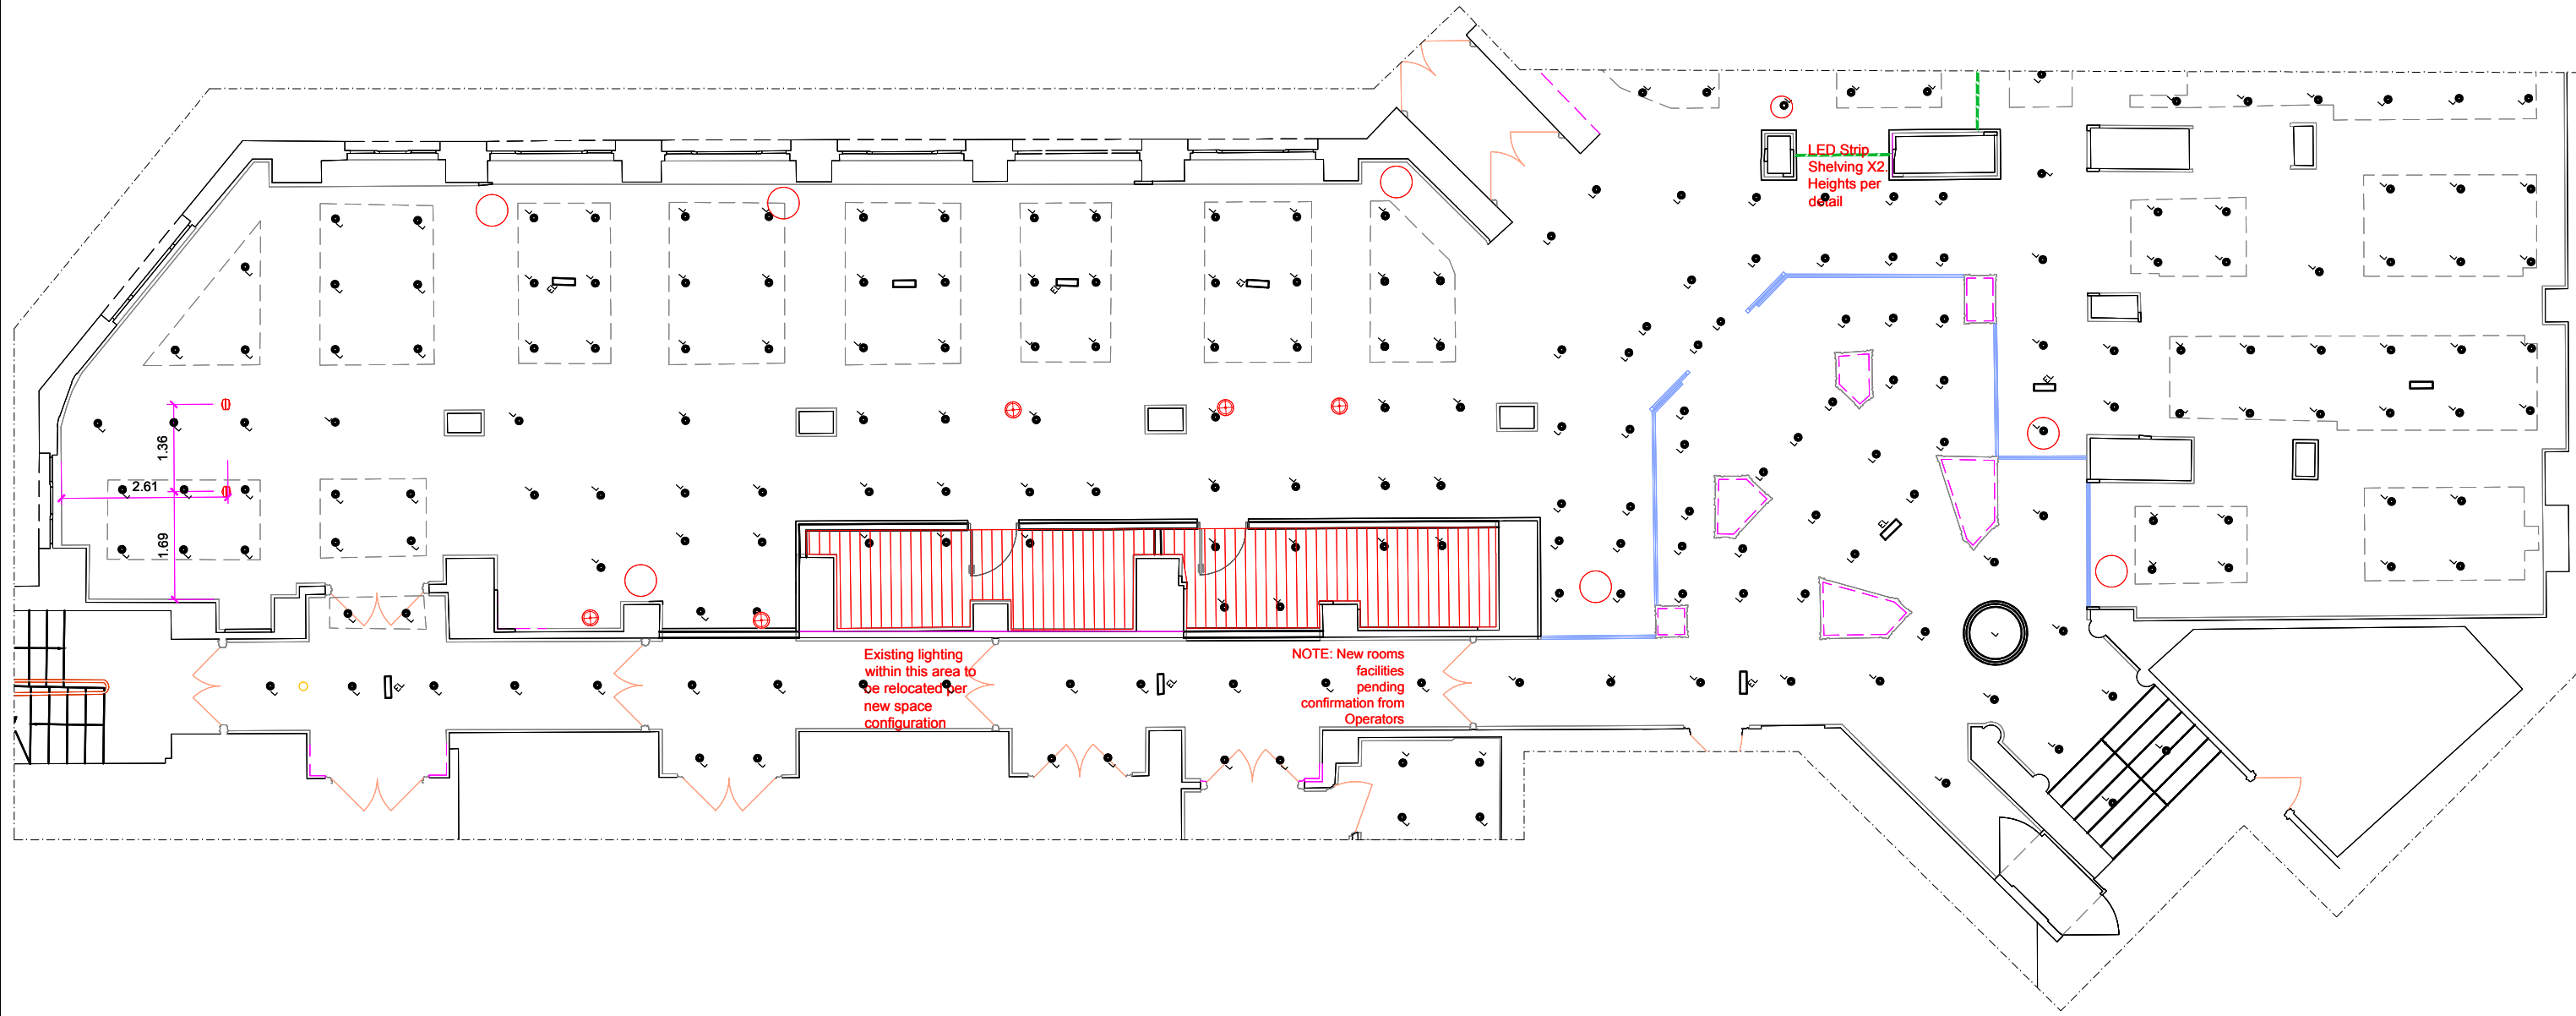

ELEVATION 1
PART A

ELEVATION 1
PART B

NOTE: THESE ELEVATIONS ARE ORIENTATIVE. ALL DETAILS OF MOLDINGS AND CEILINGS HAVE BEEN TAKEN FROM PHOTOGRAPHS. ALL DIMENSIONS (HEIGHTS AND MOLDINGS) TO BE VERIFIED IN FIELD

ELEVATION 2
PART A

ELEVATION 2
PART B

NOTE: THESE ELEVATIONS ARE ORIENTATIVE. ALL DETAILS OF MOLDINGS
AND CEILINGS HAVE BEEN TAKEN FROM PHOTOGRAPHS.
ALL DIMENSIONS (HEIGHTS AND MOLDINGS) TO BE VERIFIED IN FIELD

Existing lighting within this area to be relocated per new space configuration

NOTE: New rooms facilities pending confirmation from Operators

LED Strip Shelving X2 Heights per detail

⦿L	FLOS KAP EMBEDDED DOWNLIGHT IN GOLD FINISH WITH DIAMETER SIMILAR TO EXISTING
L	EXISTING LIGHTING
EL	EXISTING LIGHTING
○	RITUALS XL 1XLED RETROFIT/FLUO 25W E27 TABLE LAMP BY FOSCARINI
⊕	DESK LAMP
⊗	RITUALS 3 MODEL XLED RETROFIT/FLUO 25W E27 TABLE LAMP BY FOSCARINI
⊗	TABLE LAMP