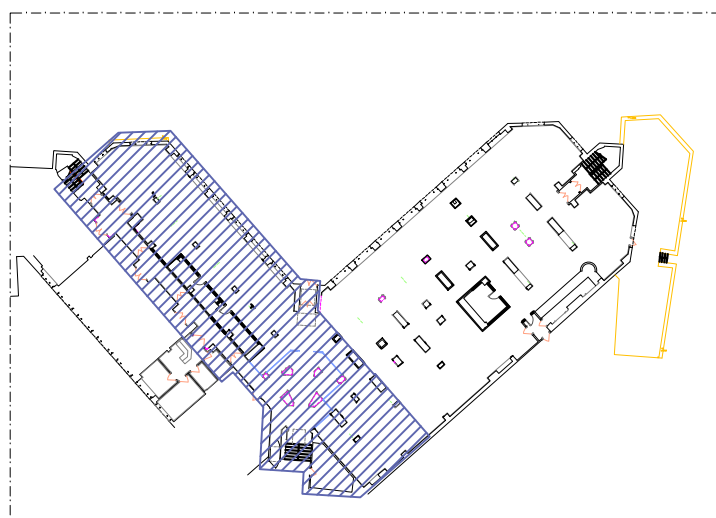

Single socket 10-16 A (230V) H=35cm (Indicated in drawing when different)
	Ceiling electrical point
	Floor electrical point
	Floor recessed box (1 Data device RJ45 CAT 7 + 2 Power socket (2UPS) + 1 TV Device)
	Wall recessed box (4 Power socket (2UPS) + 4 Data device RJ-45 CAT 7) h= 35 cm (Indicated height in drawings when it's different)
	Wall recessed box (1 Data device RJ45 CAT7 + 2 Power socket (2UPS) + 1 TV Device) h= xx cm (indicated height in drawings when it's different)
	Outdoor single socket 10-16 A (230V) at wall H=35cm (Indicated in drawing when different)
	Floor recessed box Outdoor single socket 10-16 A (230V)

NOTE: Buffet, office and bar facilities pending confirmation from MHI.