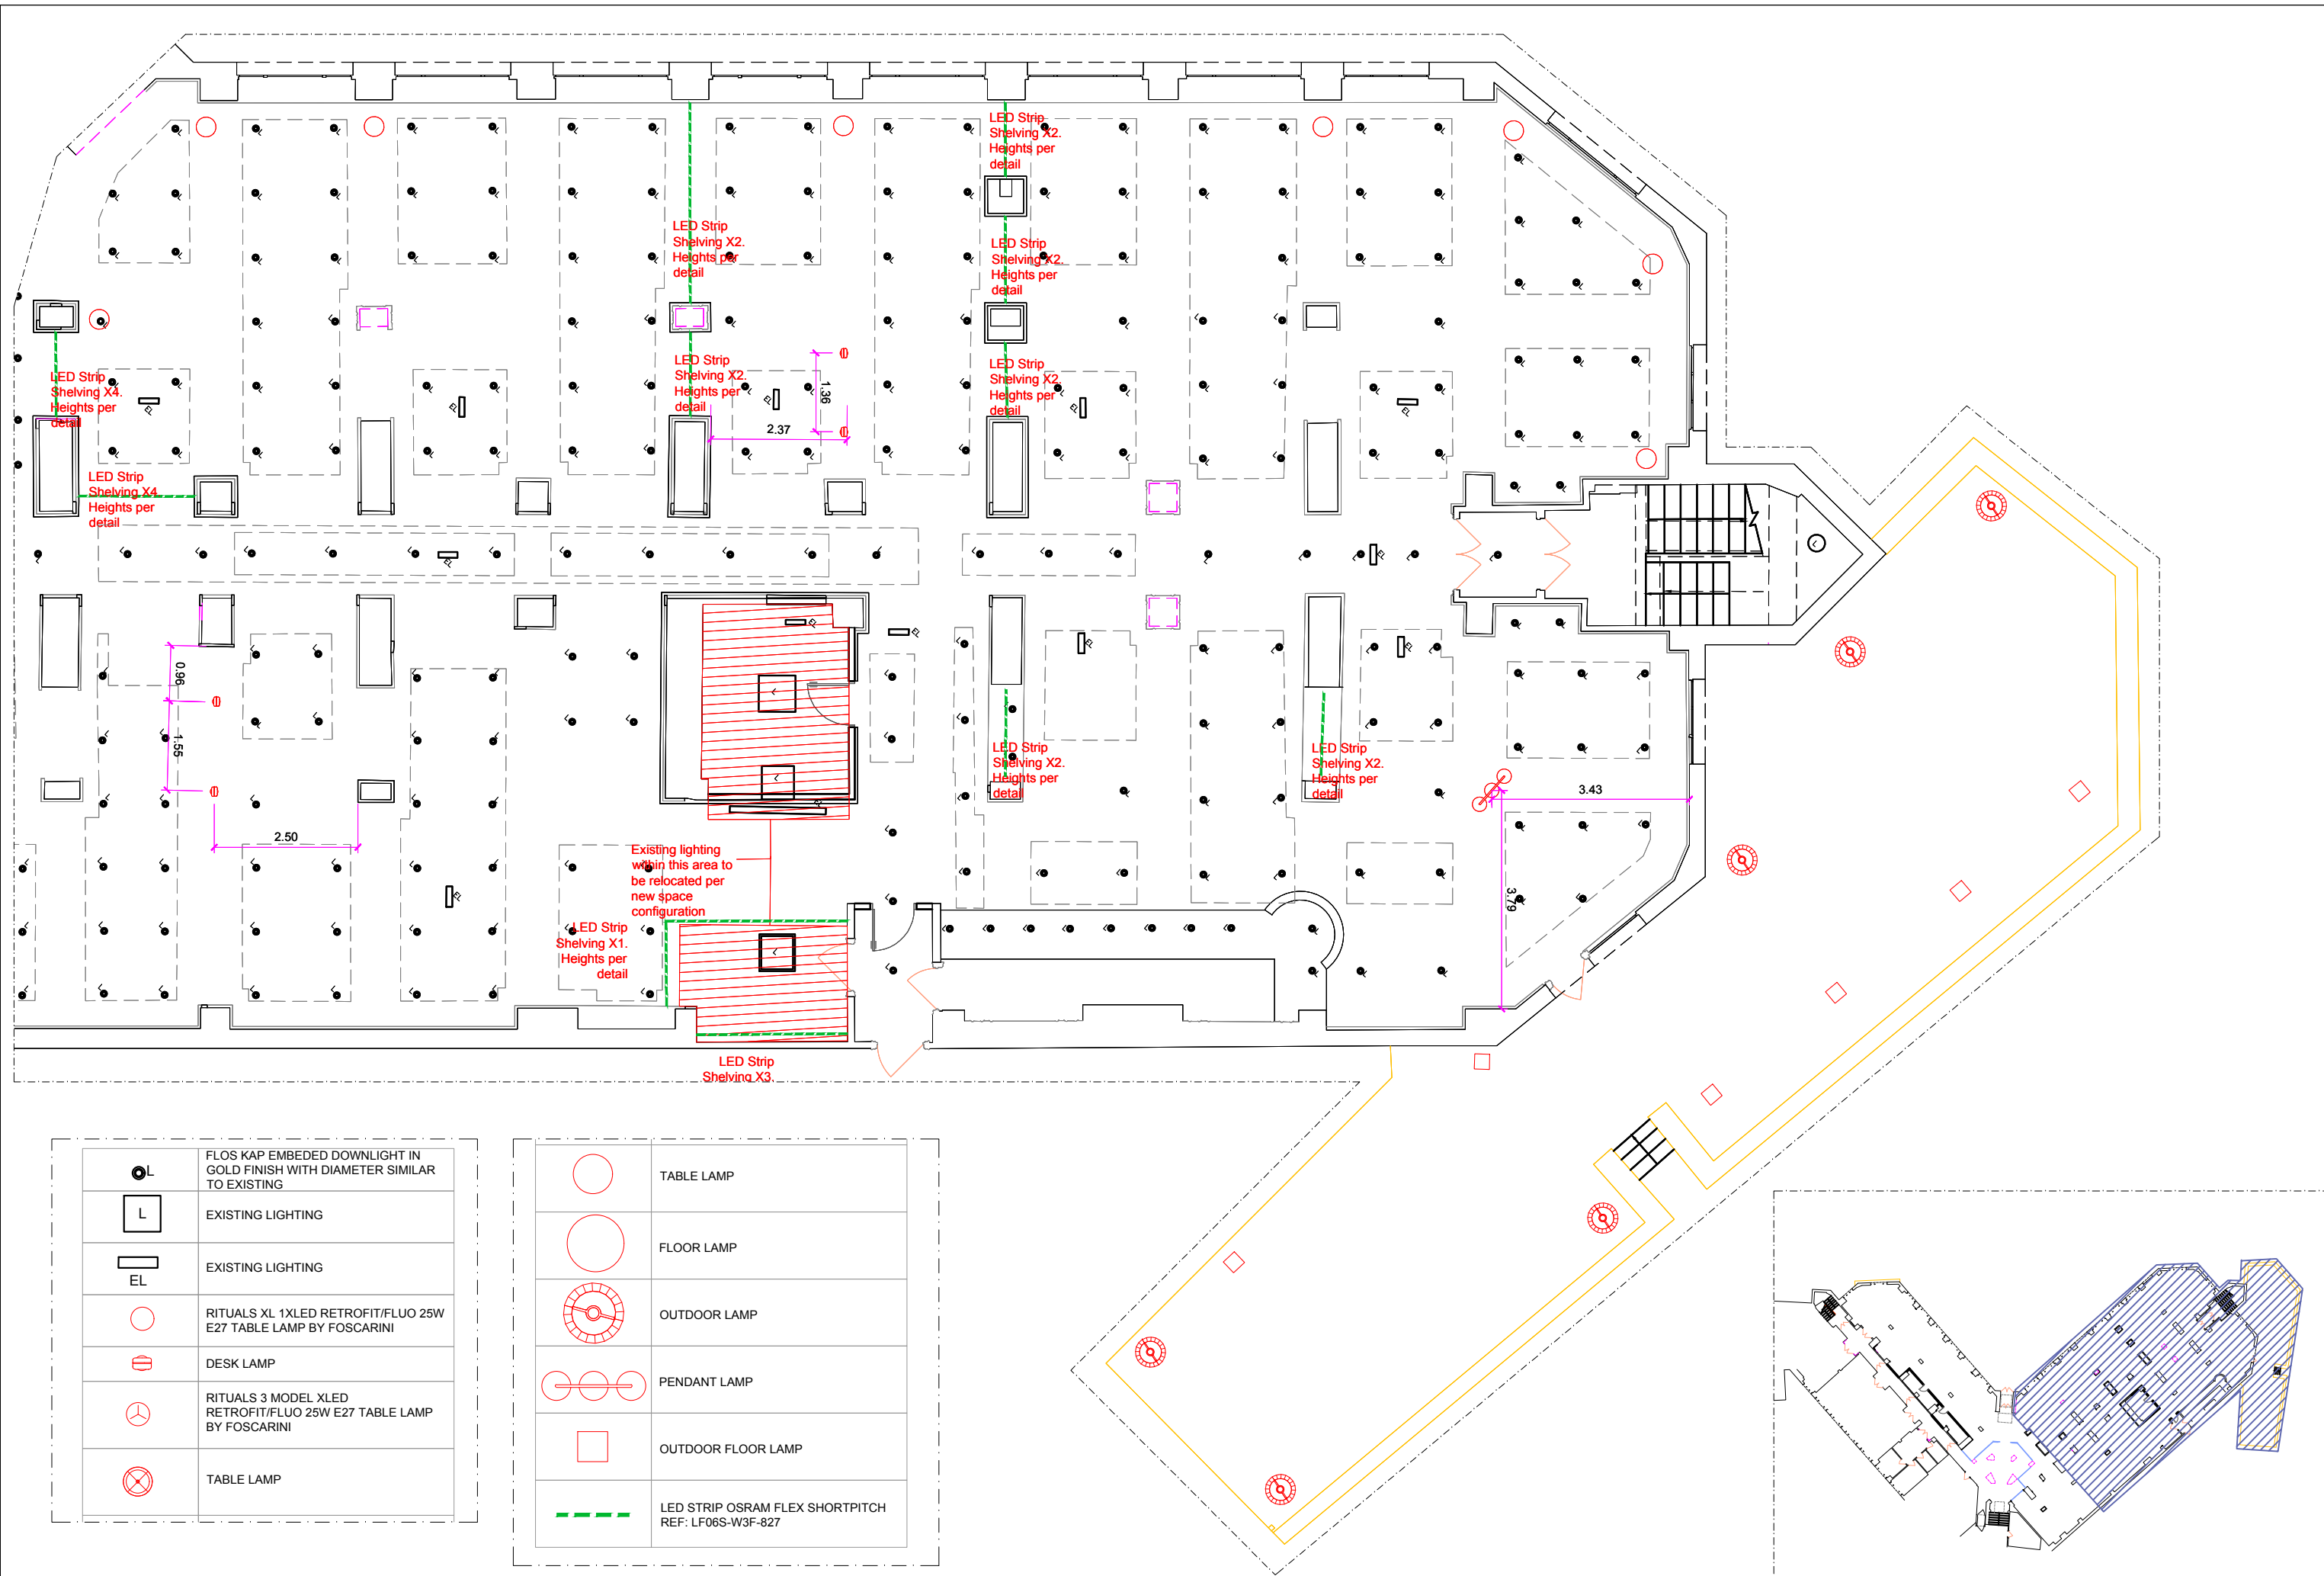

FLOS KAP EMBEDDED DOWNLIGHT IN GOLD FINISH WITH DIAMETER SIMILAR TO EXISTING
	EXISTING LIGHTING
	EXISTING LIGHTING
	EL
	RITUALS XL 1XLED RETROFIT/FLUO 25W E27 TABLE LAMP BY FOSCARINI
	DESK LAMP
	RITUALS 3 MODEL XLED RETROFIT/FLUO 25W E27 TABLE LAMP BY FOSCARINI
	TABLE LAMP

	TABLE LAMP
	FLOOR LAMP
	OUTDOOR LAMP
	PENDANT LAMP
	OUTDOOR FLOOR LAMP
	LED STRIP OSRAM FLEX SHORTPITCH REF: LF06S-W3F-827