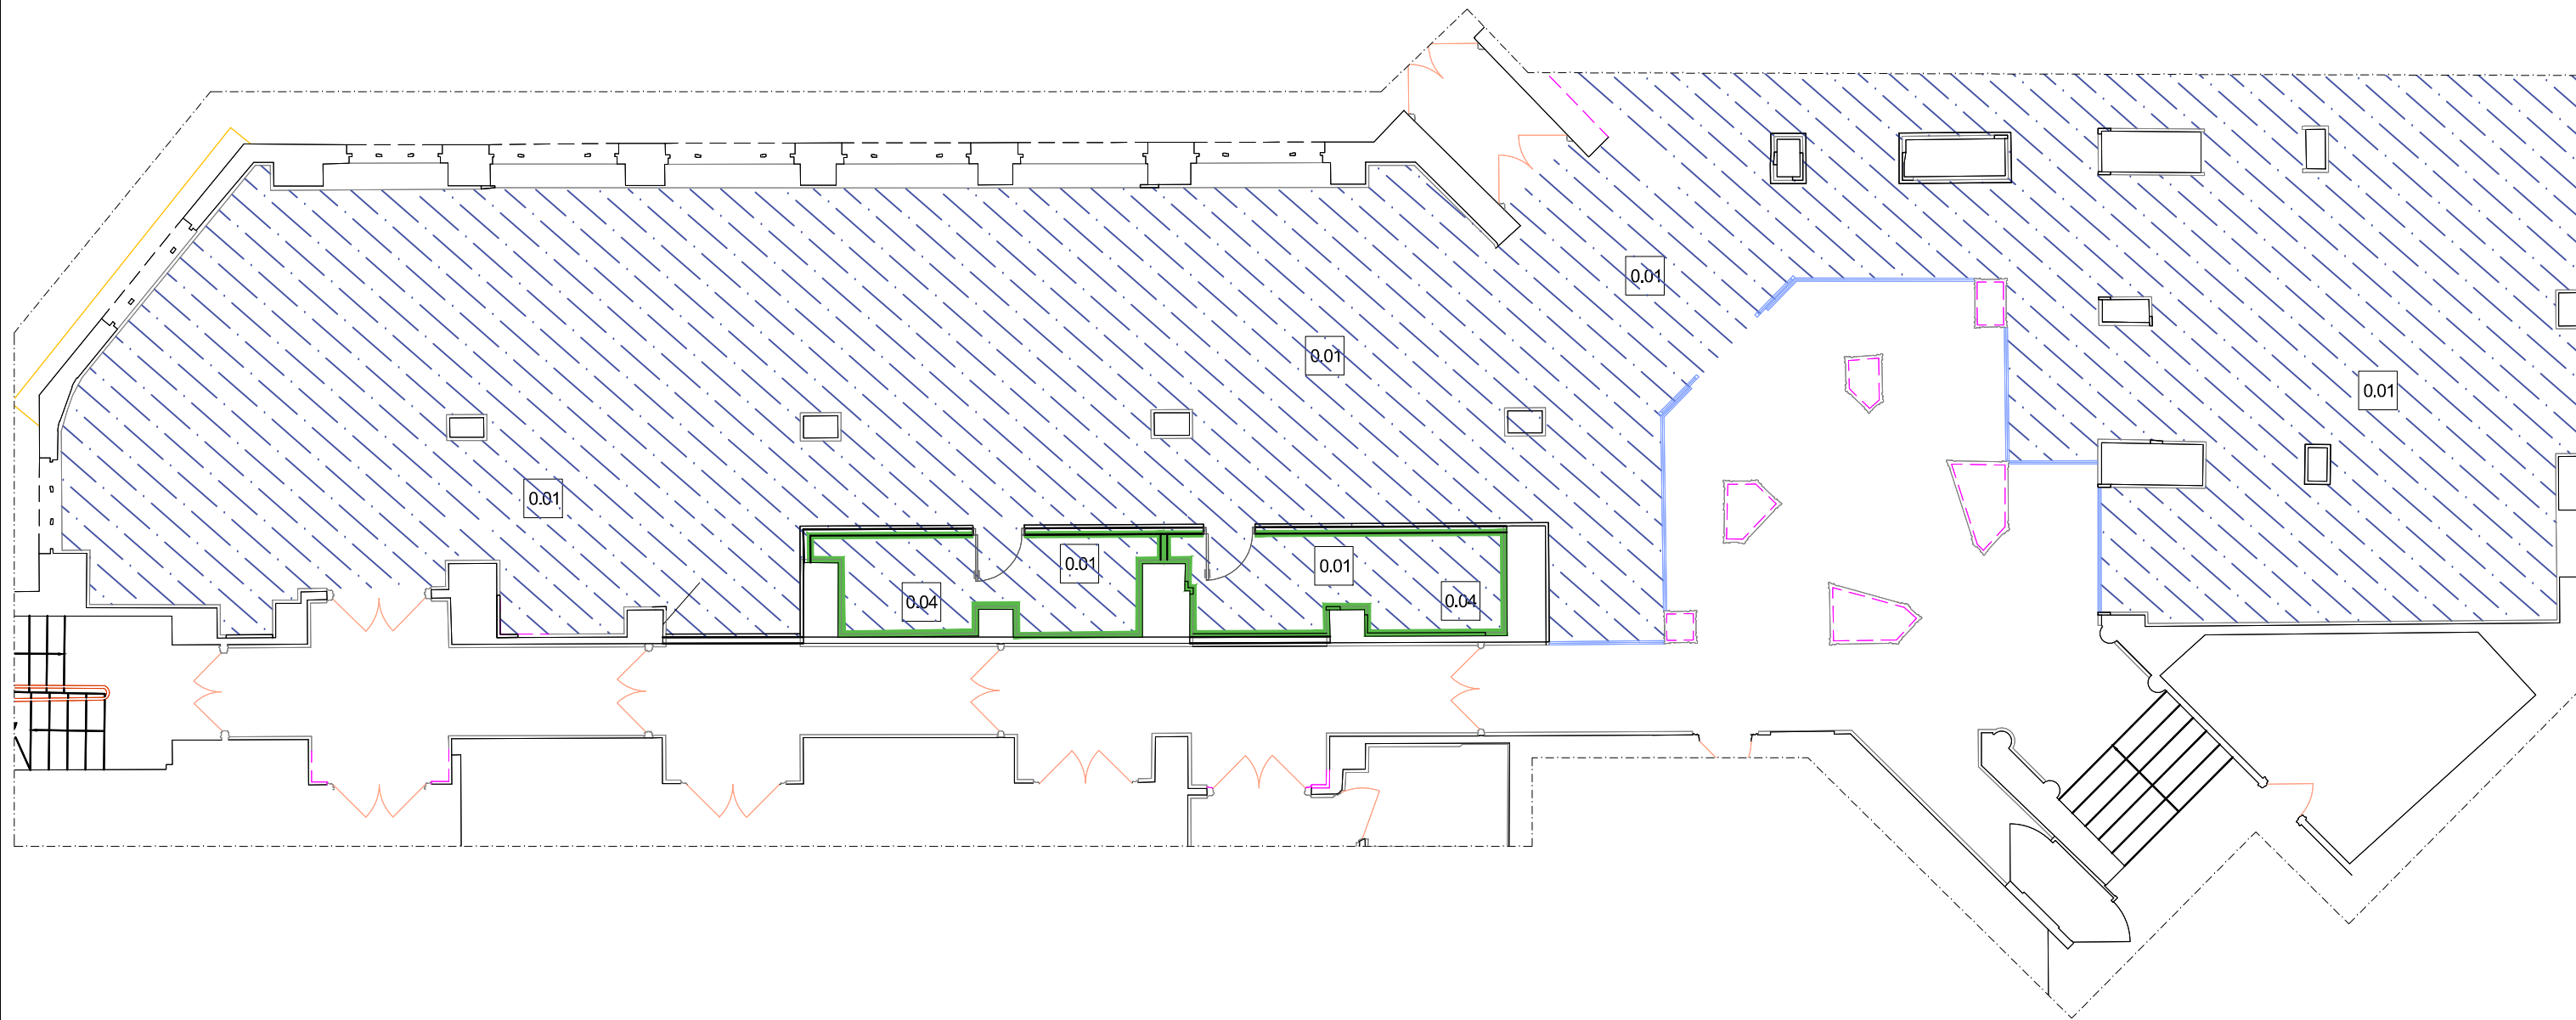

FLOOR COVERING	
0.01	MEISTER LINDURA WOOD HD300, WHITE WASHED RUSTIC OAK 8425, BRUSHED NATURALLY OILED FLOORING. 220X27X11cm
0.02	PORCELANOSA XLIGHT KALA WHITE PORCELAIN FLOORING. 120X120cm
0.03	PORCELANOSA PURE WHITE POLISHED PORCELAIN STONEWARE FLOORING. 60X120cm
0.04	LACQUERED MDF BASEBOARD. NCS 1002-R
0.05	TARIMATEC POLAR 2347