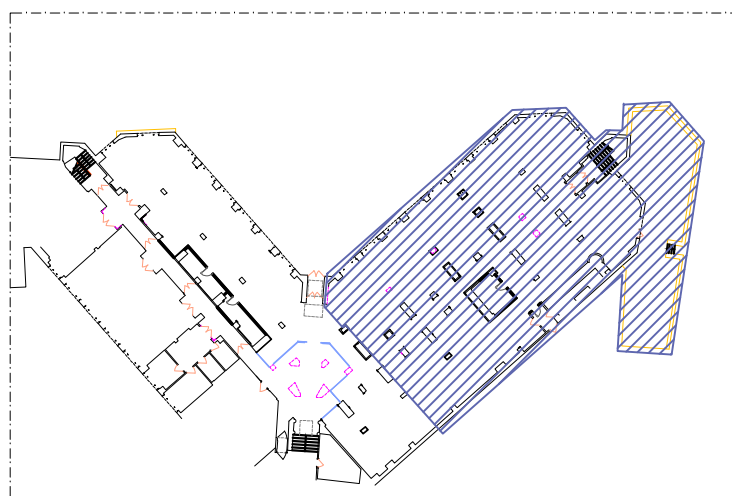

FLOS KAP EMBEDDED DOWNLIGHT IN GOLD FINISH WITH DIAMETER SIMILAR TO EXISTING
	EXISTING LIGHTING
	EXISTING LIGHTING
	EL
	RITUALS XL 1XLED RETROFIT/FLUO 25W E27 TABLE LAMP BY FOSCARINI
	DESK LAMP
	RITUALS 3 MODEL XLED RETROFIT/FLUO 25W E27 TABLE LAMP BY FOSCARINI
	TABLE LAMP

	TABLE LAMP
	FLOOR LAMP
	OUTDOOR LAMP
	PENDANT LAMP
	OUTDOOR FLOOR LAMP
	LED STRIP OSRAM FLEX SHORTPITCH REF: LF06S-W3F-827