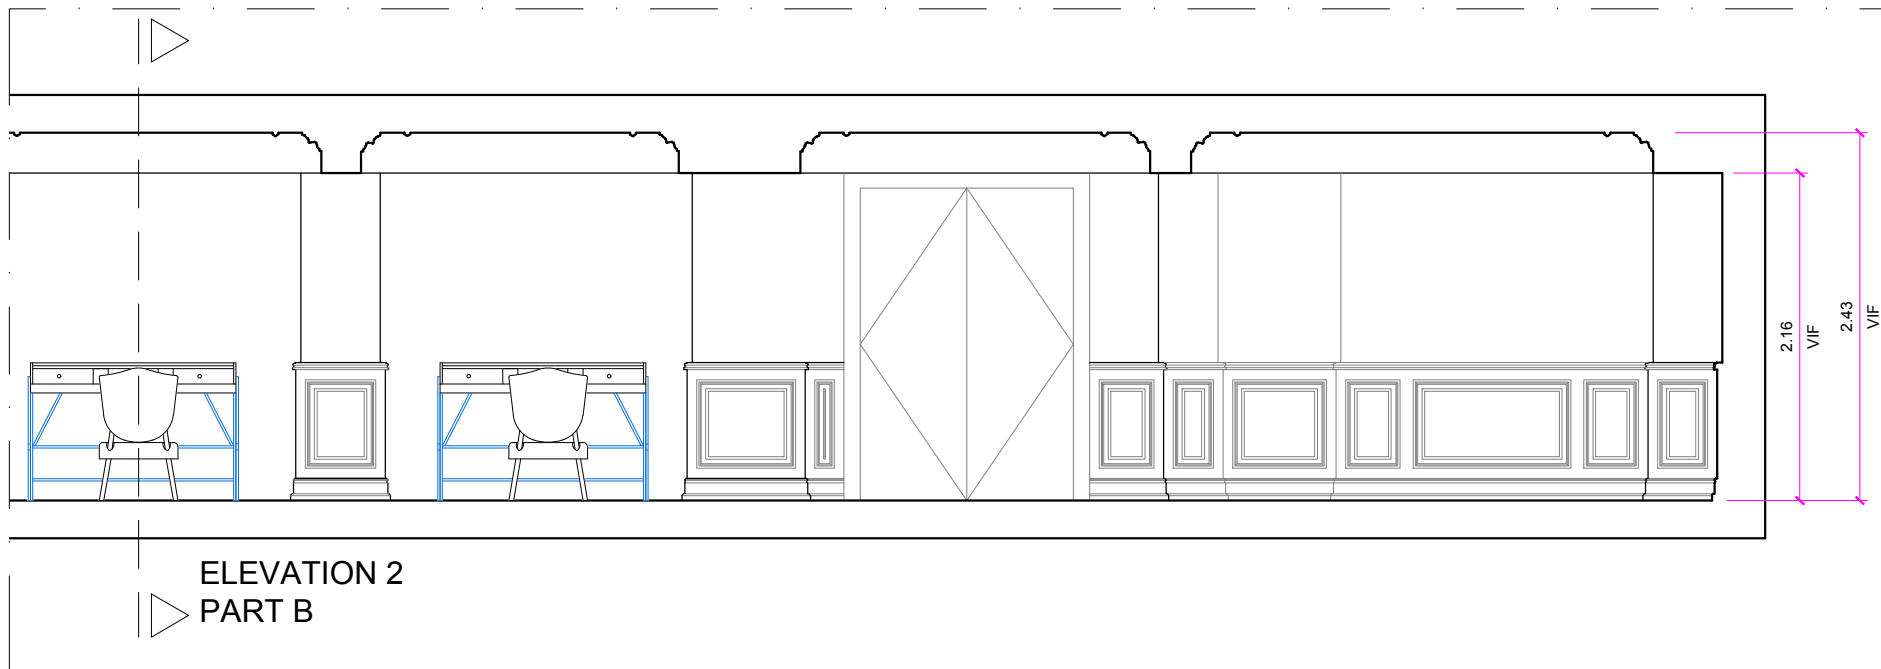

ELEVATION 1
PART A

ELEVATION 1
PART B

NOTE: THESE ELEVATIONS ARE ORIENTATIVE. ALL DETAILS OF MOLDINGS AND CEILINGS HAVE BEEN TAKEN FROM PHOTOGRAPHS. ALL DIMENSIONS (HEIGHTS AND MOLDINGS) TO BE VERIFIED IN FIELD

ELEVATION 2
PART A

ELEVATION 2
PART B

NOTE: THESE ELEVATIONS ARE ORIENTATIVE. ALL DETAILS OF MOLDINGS
AND CEILINGS HAVE BEEN TAKEN FROM PHOTOGRAPHS.
ALL DIMENSIONS (HEIGHTS AND MOLDINGS) TO BE VERIFIED IN FIELD

Existing lighting within this area to be relocated per new space configuration

NOTE: New rooms facilities pending confirmation from Operators

LED Strip Shelving X2 Heights per detail

⦿L	FLOS KAP EMBEDDED DOWNLIGHT IN GOLD FINISH WITH DIAMETER SIMILAR TO EXISTING
L	EXISTING LIGHTING
EL	EXISTING LIGHTING
○	RITUALS XL 1XLED RETROFIT/FLUO 25W E27 TABLE LAMP BY FOSCARINI
⊕	DESK LAMP
⊗	RITUALS 3 MODEL XLED RETROFIT/FLUO 25W E27 TABLE LAMP BY FOSCARINI
⊗	TABLE LAMP