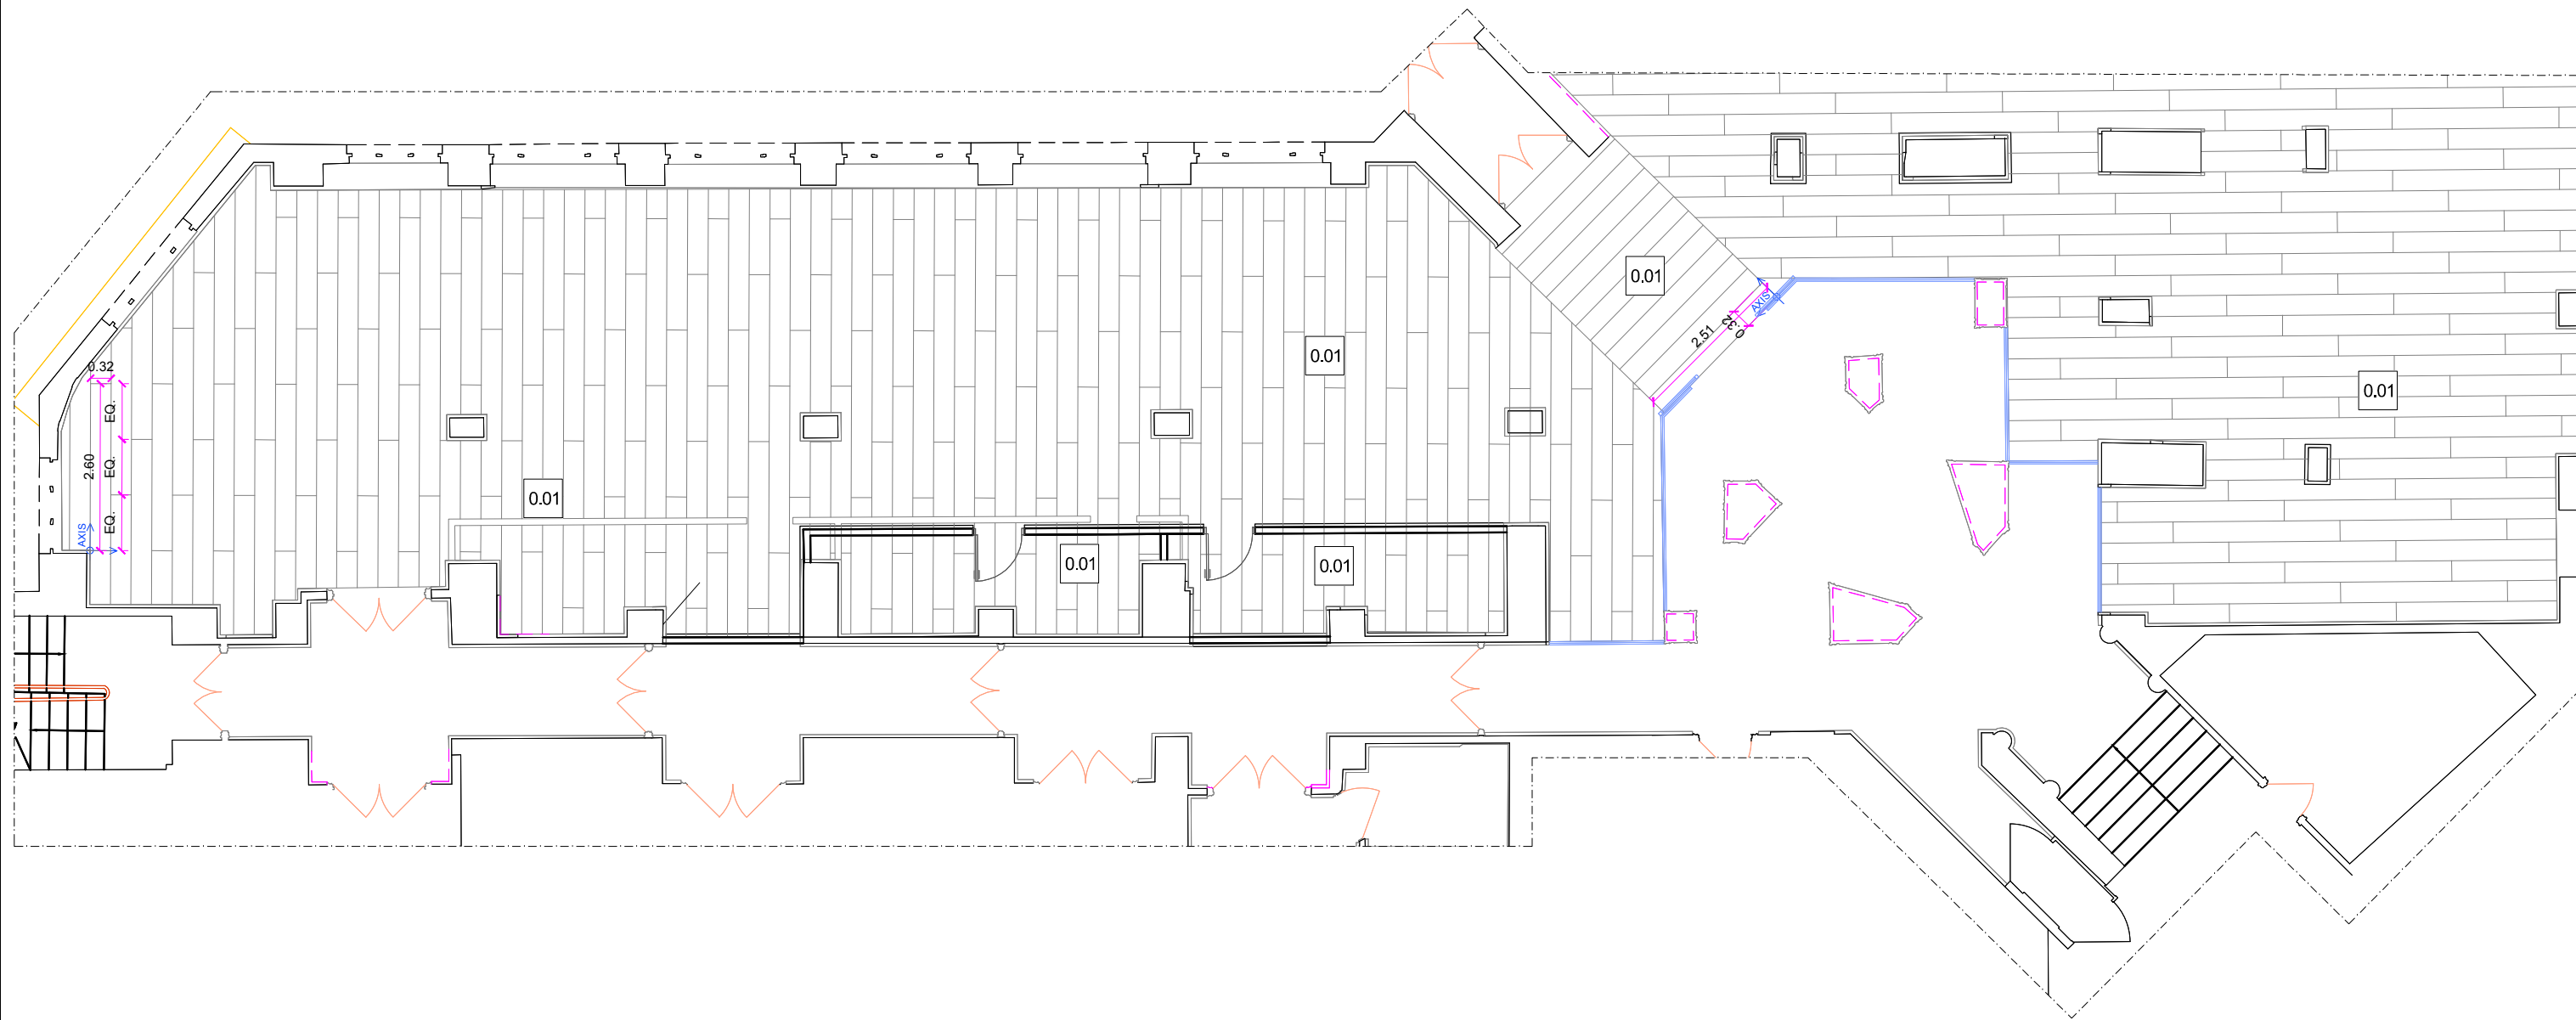

FLOOR COVERING LAYOUT

0.01		MEISTER LINDURA WOOD HD300, WHITE WASHED RUSTIC OAK 8425, BRUSHED NATURALLY OILED FLOORING. 220X27X11cm
0.02		PORCELANOSA XLIGHT KALA WHITE PORCELAIN FLOORING. 120X120cm
0.03		PORCELANOSA PURE WHITE POLISHED PORCELAIN STONWARE FLOORING. 60X120cm
0.05		TARIMATEC POLAR 2347