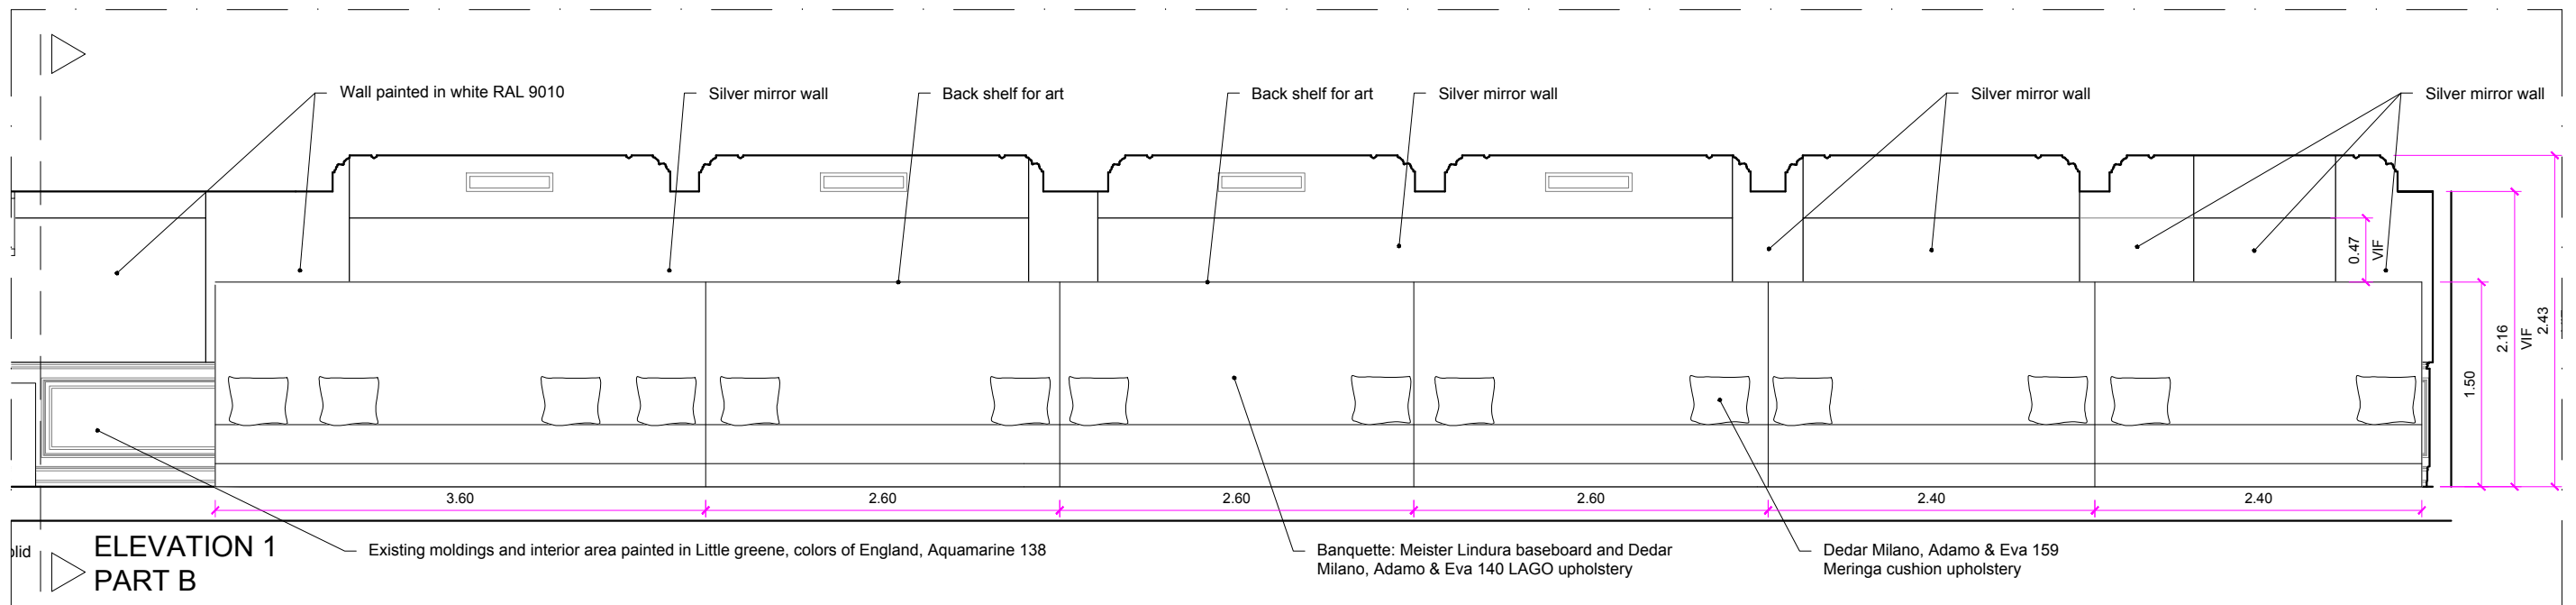

ELEVATION 1
PART A

ELEVATION 1
PART B

NOTE: THESE ELEVATIONS ARE ORIENTATIVE. ALL DETAILS OF MOLDINGS AND CEILINGS HAVE BEEN TAKEN FROM PHOTOGRAPHS. ALL DIMENSIONS (HEIGHTS AND MOLDINGS) TO BE VERIFIED IN FIELD

ELEVATION 2
PART A

ELEVATION 2
PART B

NOTE: THESE ELEVATIONS ARE ORIENTATIVE. ALL DETAILS OF MOLDINGS
AND CEILINGS HAVE BEEN TAKEN FROM PHOTOGRAPHS.
ALL DIMENSIONS (HEIGHTS AND MOLDINGS) TO BE VERIFIED IN FIELD

	TABLE LAMP
	FLOOR LAMP
	OUTDOOR LAMP
	PENDANT LAMP
	OUTDOOR FLOOR LAMP
	LED STRIP OSRAM FLEX SHORTPITCH REF: LF06S-W3F-827

	Single socket 10-16 A (230V) H=35cm (Indicated in drawing when different)
	Ceiling electrical point
	Floor electrical point
	Floor recessed box (1 Data device RJ45 CAT 7 + 2 Power socket (2UPS) + 1 TV Device)
	Wall recessed box (4 Power socket (2UPS) + 4 Data device RJ-45 CAT 7) h= 35 cm (Indicated height in drawings when it's different)
	Wall recessed box (1 Data device RJ45 CAT7 + 2 Power socket (2UPS) + 1 TV Device) h= xx cm (indicated height in drawings when it's different)
	Outdoor single socket 10-16 A (230V) at wall H=35cm (Indicated in drawing when different)
	Floor recessed box Outdoor single socket 10-16 A (230V)