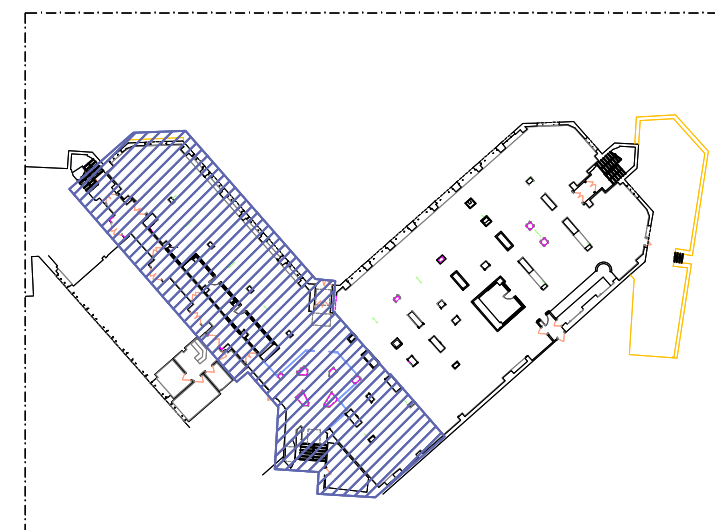

FLOOR COVERING	
0.01	MEISTER LINDURA WOOD HD300, WHITE WASHED RUSTIC OAK 8425, BRUSHED NATURALLY OILED FLOORING. 220X27X11cm
0.02	PORCELANOSA XLIGHT KALA WHITE PORCELAIN FLOORING. 120X120cm
0.03	PORCELANOSA PURE WHITE POLISHED PORCELAIN STONEWARE FLOORING. 60X120cm
0.04	LACQUERED MDF BASEBOARD. NCS 1002-R
0.05	TARIMATEC POLAR 2347