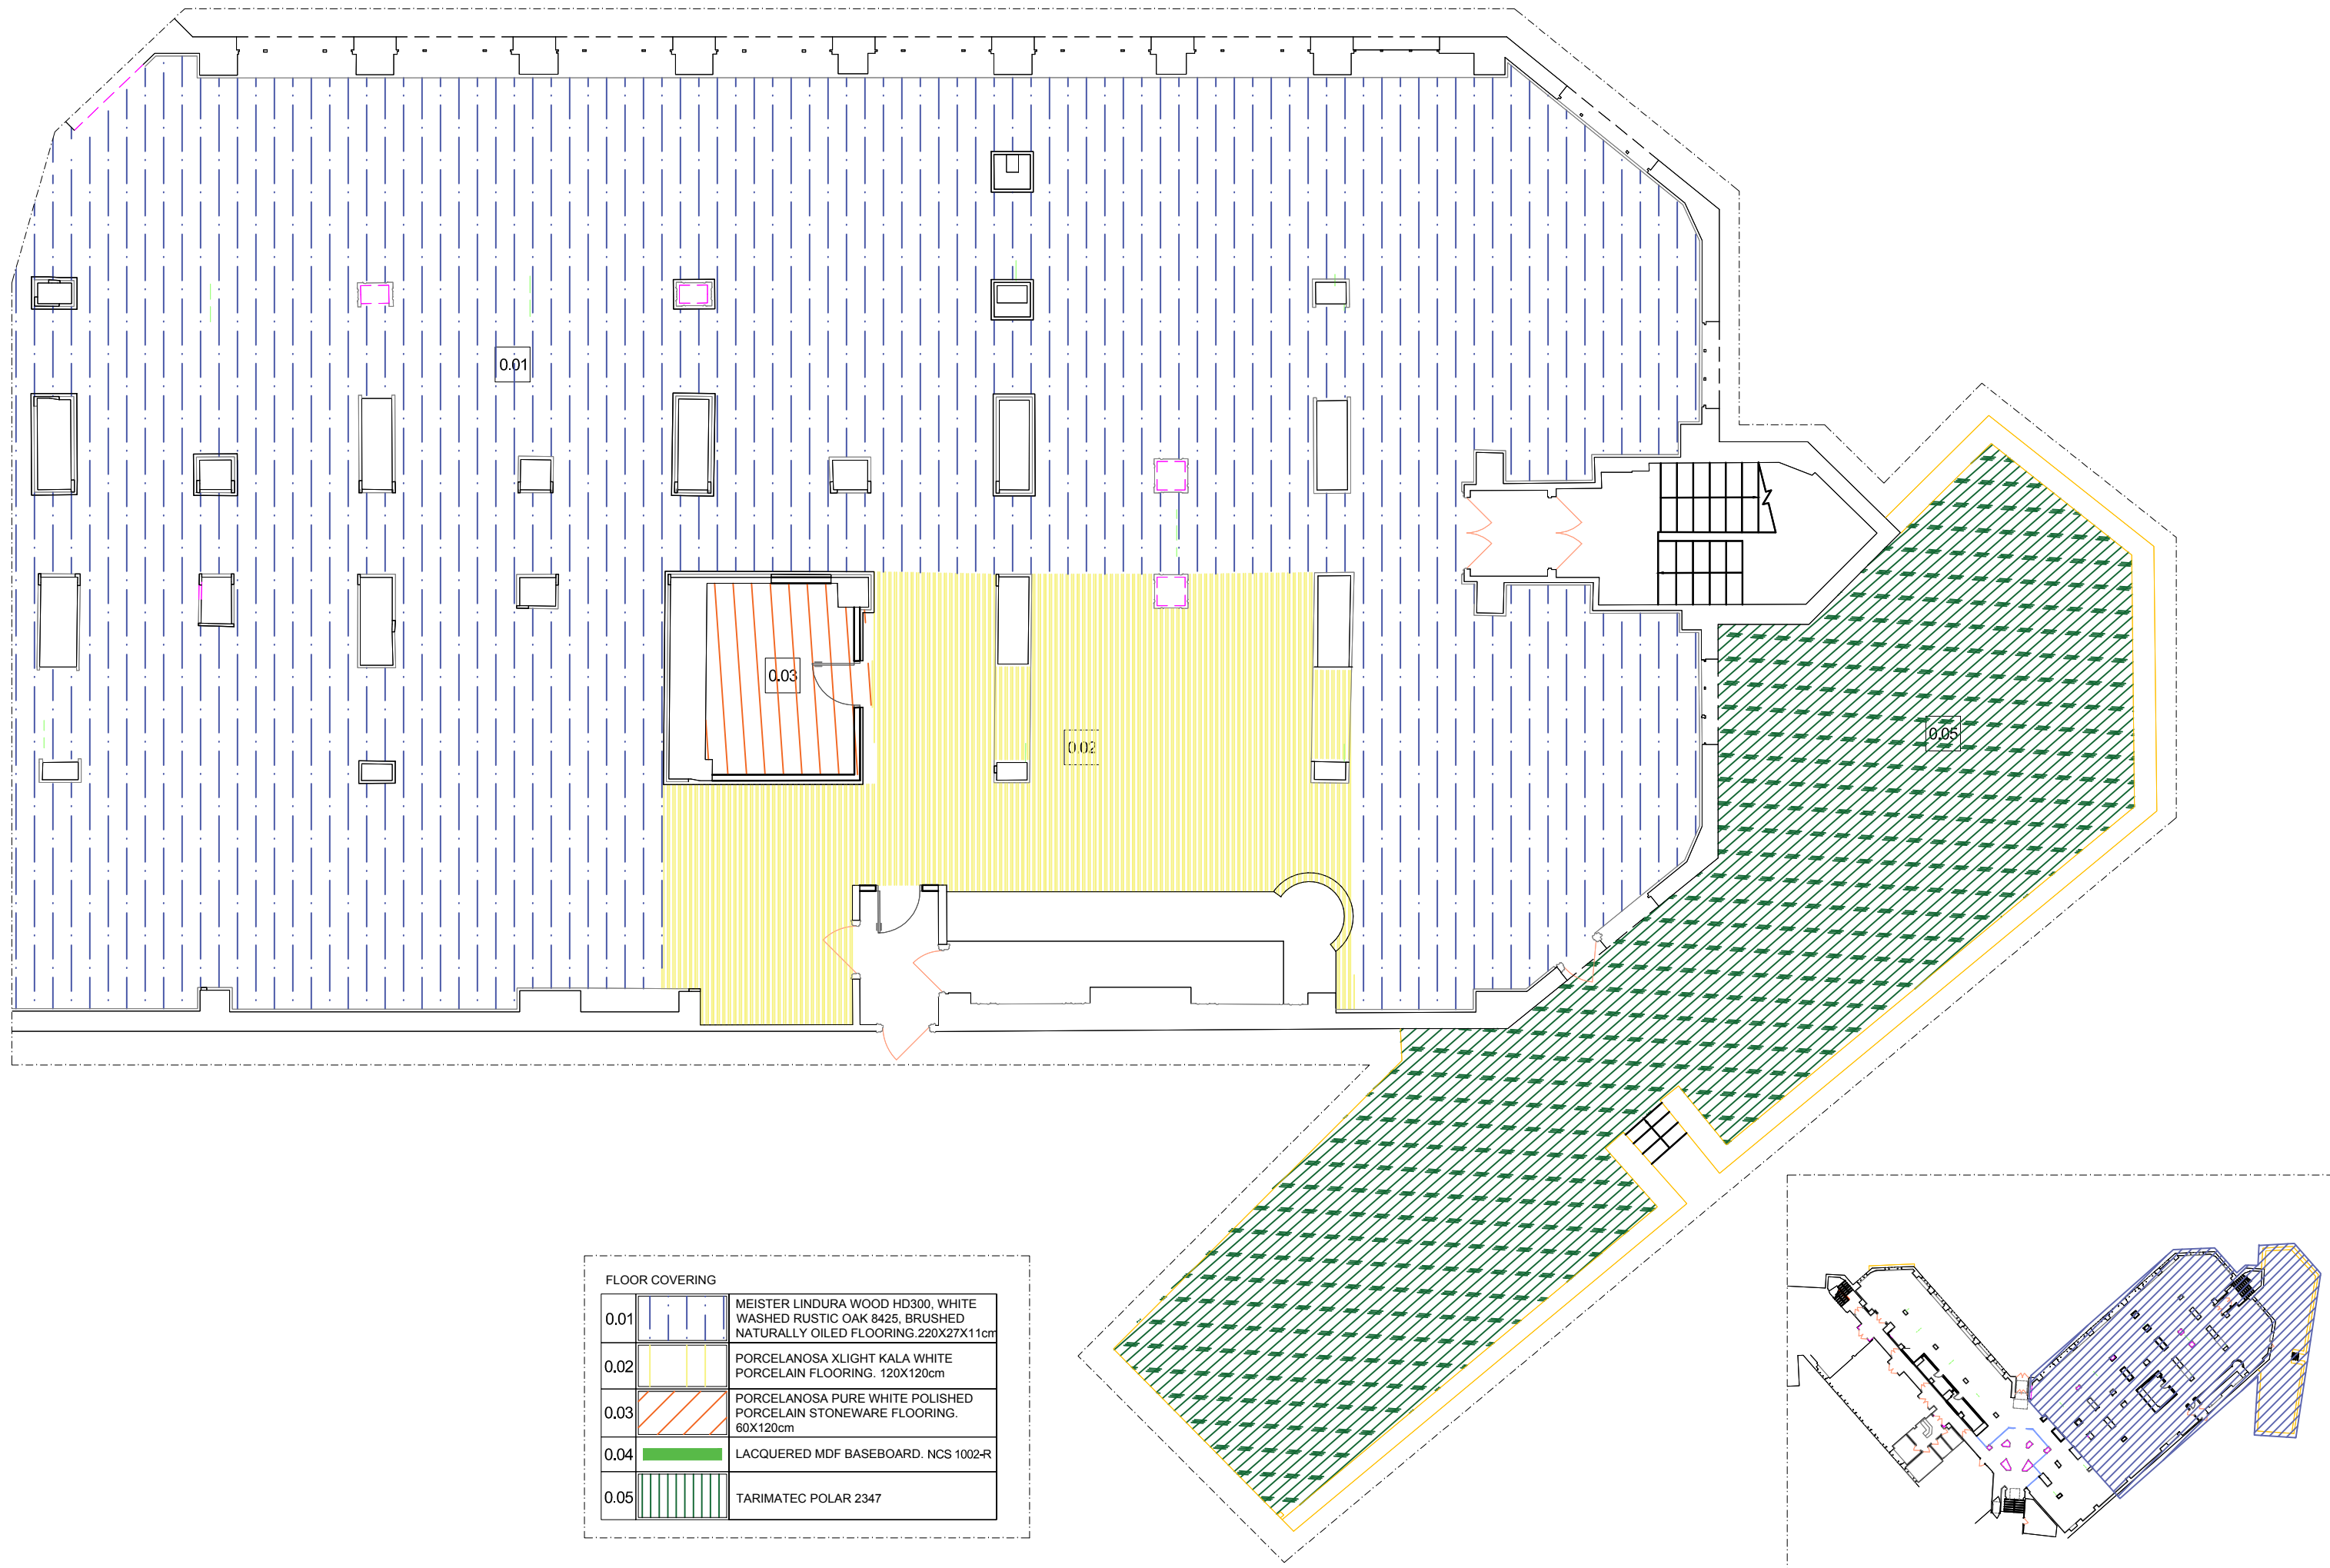

FLOOR COVERING	
0.01	MEISTER LINDURA WOOD HD300, WHITE WASHED RUSTIC OAK 8425, BRUSHED NATURALLY OILED FLOORING. 220X27X11cm
0.02	PORCELANOSA XLIGHT KALA WHITE PORCELAIN FLOORING. 120X120cm
0.03	PORCELANOSA PURE WHITE POLISHED PORCELAIN STONEWARE FLOORING. 60X120cm
0.04	LACQUERED MDF BASEBOARD. NCS 1002-R
0.05	TARIMATEC POLAR 2347