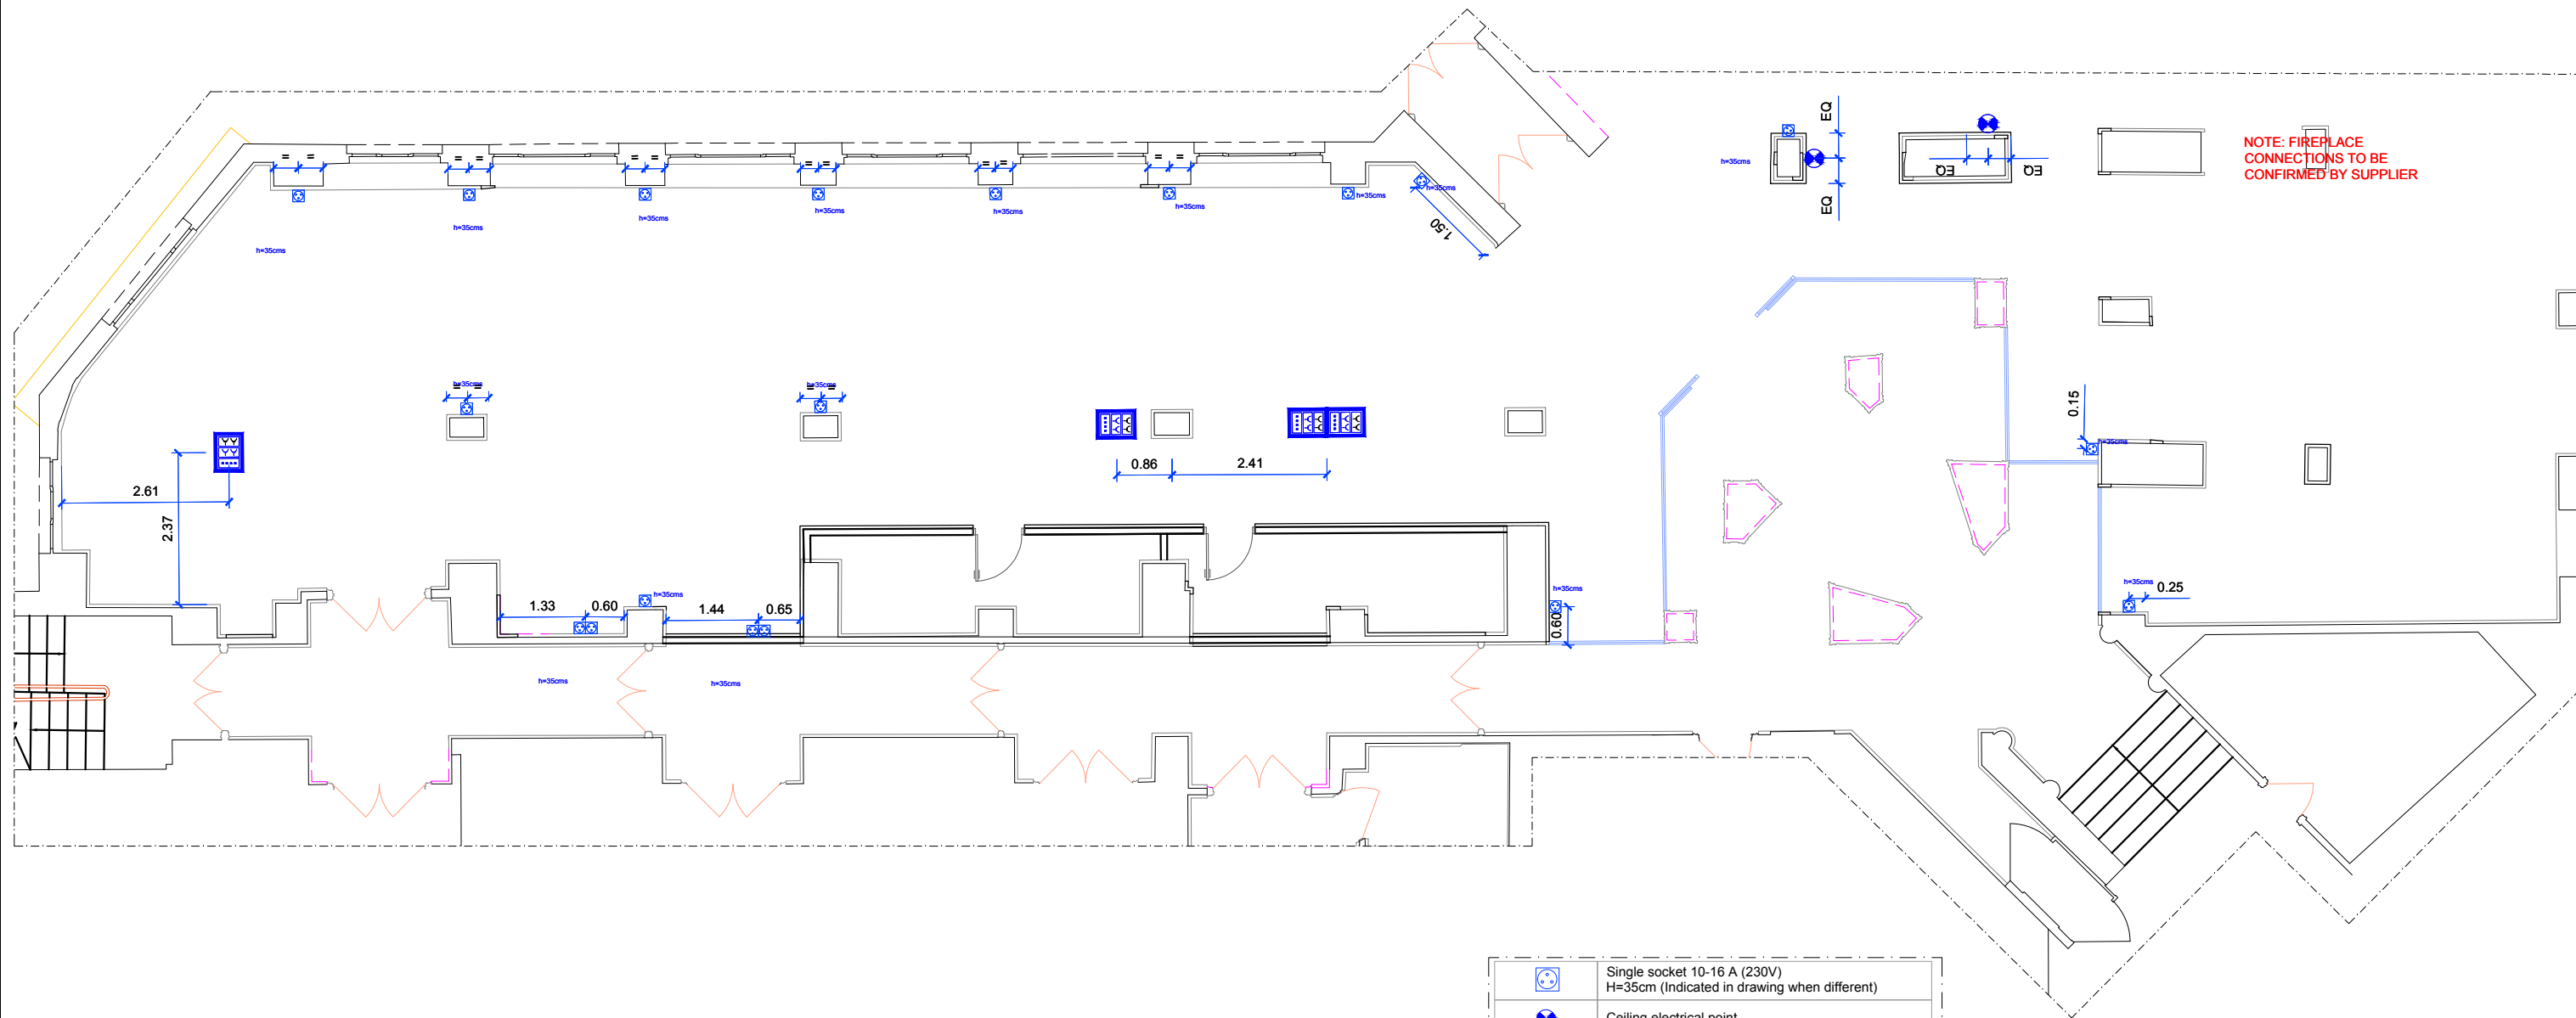

ELEVATION 1
PART A

ELEVATION 1
PART B

NOTE: THESE ELEVATIONS ARE ORIENTATIVE. ALL DETAILS OF MOLDINGS AND CEILINGS HAVE BEEN TAKEN FROM PHOTOGRAPHS. ALL DIMENSIONS (HEIGHTS AND MOLDINGS) TO BE VERIFIED IN FIELD

ELEVATION 2
PART A

ELEVATION 2
PART B

NOTE: THESE ELEVATIONS ARE ORIENTATIVE. ALL DETAILS OF MOLDINGS
AND CEILINGS HAVE BEEN TAKEN FROM PHOTOGRAPHS.
ALL DIMENSIONS (HEIGHTS AND MOLDINGS) TO BE VERIFIED IN FIELD

	TABLE LAMP
	FLOOR LAMP
	OUTDOOR LAMP
	PENDANT LAMP
	OUTDOOR FLOOR LAMP
	LED STRIP OSRAM FLEX SHORTPITCH REF: LF06S-W3F-827

	Single socket 10-16 A (230V) H=35cm (Indicated in drawing when different)
	Ceiling electrical point
	Floor electrical point
	Floor recessed box (1 Data device RJ45 CAT 7 + 2 Power socket (2UPS) + 1 TV Device)
	Wall recessed box (4 Power socket (2UPS) + 4 Data device RJ-45 CAT 7) h= 35 cm (Indicated height in drawings when it's different)
	Wall recessed box (1 Data device RJ45 CAT7 + 2 Power socket (2UPS) + 1 TV Device) h= xx cm (indicated height in drawings when it's different)
	Outdoor single socket 10-16 A (230V) at wall H=35cm (Indicated in drawing when different)
	Floor recessed box Outdoor single socket 10-16 A (230V)