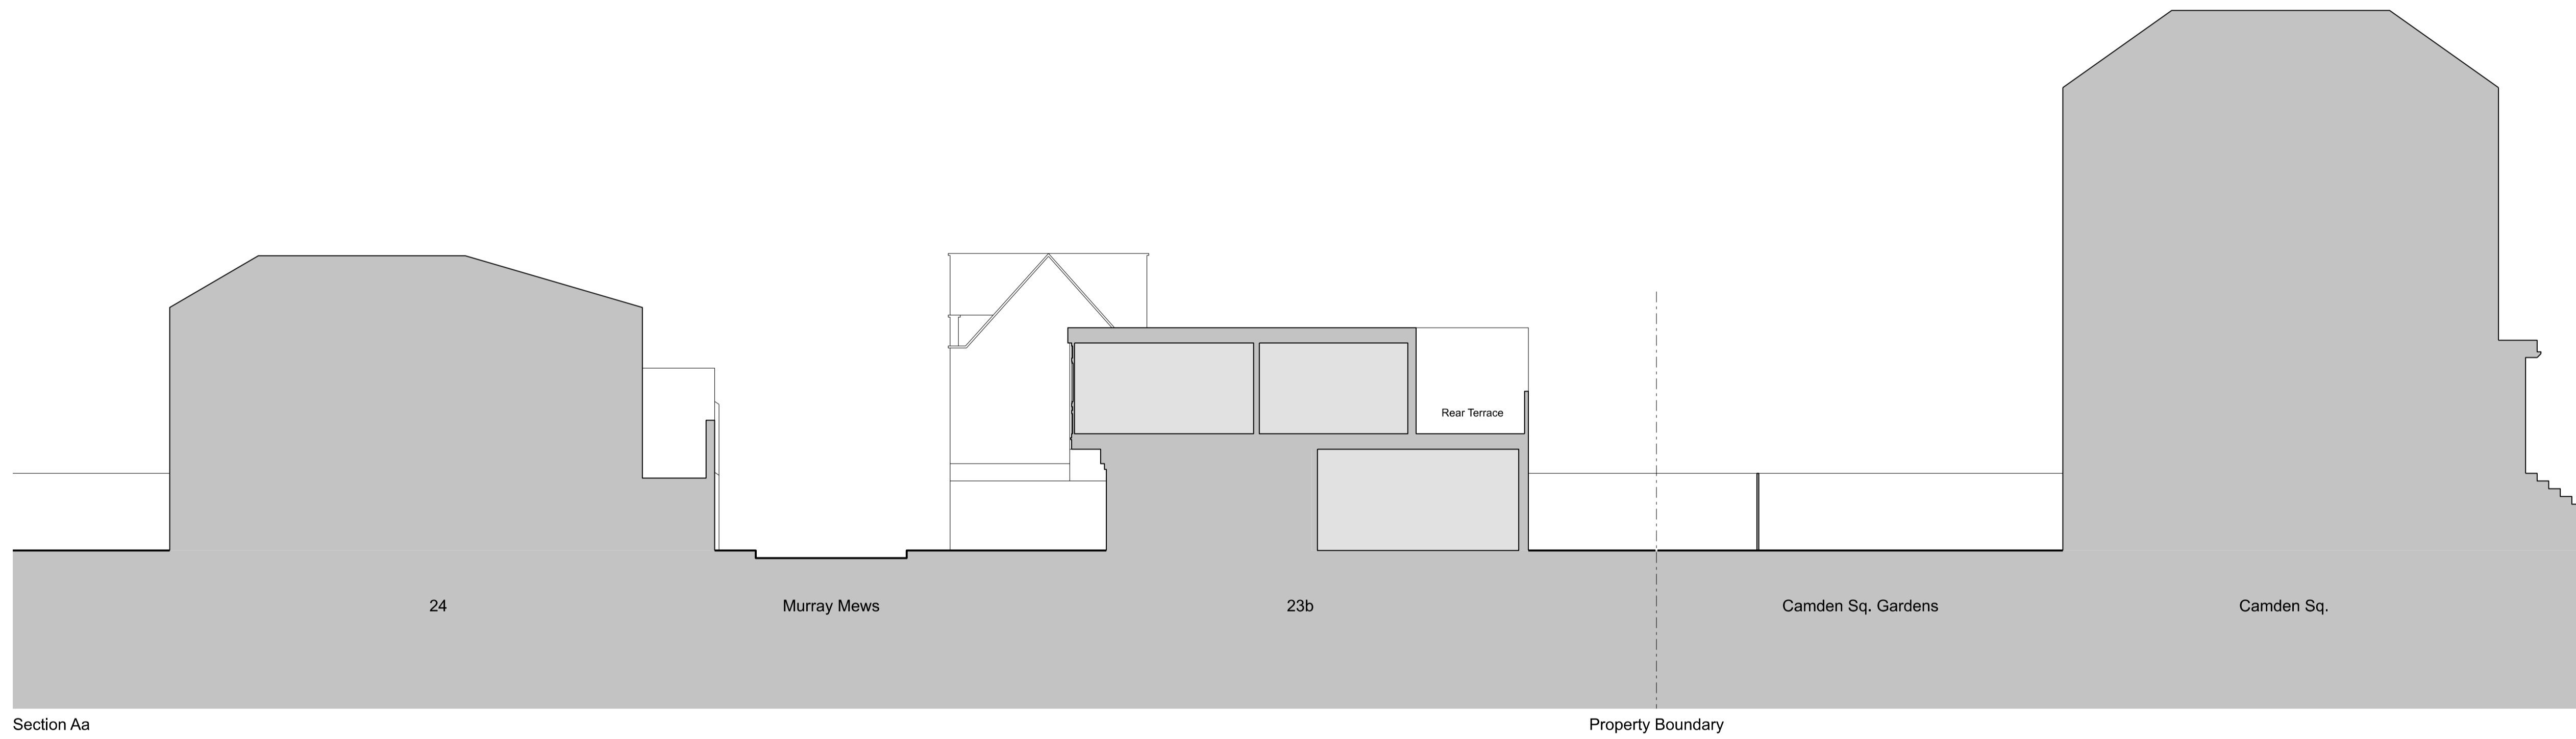

Front Elevation

Section Aa

Section Bb

<b>Client</b>		
-		
<b>Project Name</b>	<b>Project Number</b>	
Murray Mews	106	
<b>Drawing name</b>		
Proposed Elevation & Sections - option 2		
<b>Drawing number</b>	<b>Scale</b>	<b>Revision</b>
SK0001	1:100	-
<b>Drawing status</b>	<b>Page size</b>	<b>Date</b>
N/A	A1	14 09 2017
<b>Drawn by</b>	<b>Checked by</b>	
HD	JK	