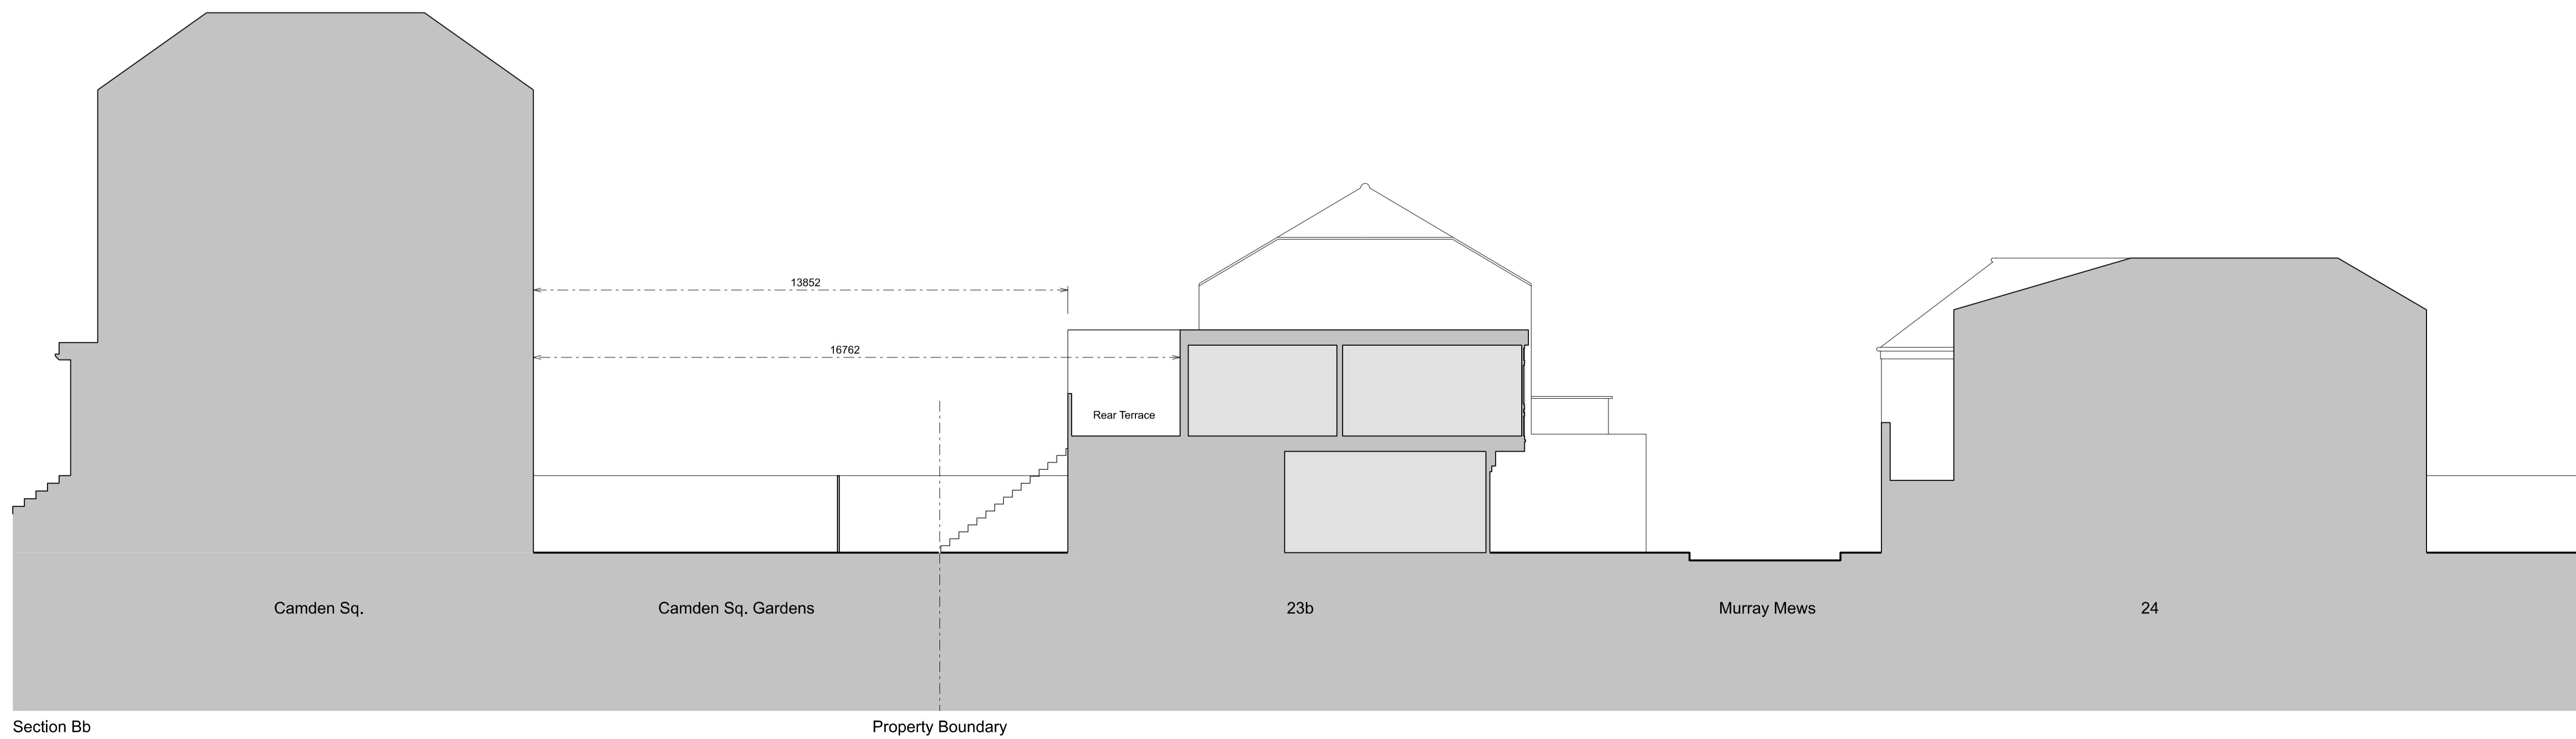

Front Elevation

Section Aa

Section Bb

<b>Client</b>		
-		
<b>Project Name</b>	<b>Project Number</b>	
Murray Mews	106	
<b>Drawing name</b>		
Proposed Elevation & Sections - option 2		
<b>Drawing number</b>	<b>Scale</b>	<b>Revision</b>
SK0001	1:100	-
<b>Drawing status</b>	<b>Page size</b>	<b>Date</b>
N/A	A1	14 09 2017
<b>Drawn by</b>	<b>Checked by</b>	
HD	JK	