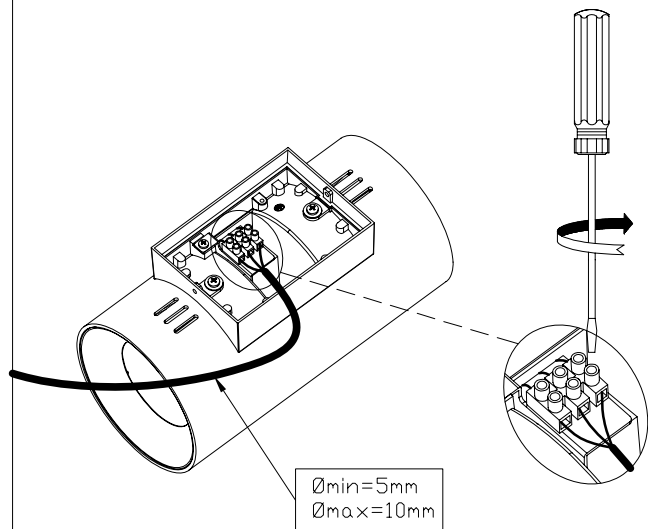

### TECHNICAL CHARACTERISTICS

Type:	Wall fixture
IP Protection degrees:	IP55
Light source 1: Bulb specified at the product label	2 x LED 21W Warm White - 3000K 2680 lm <sup>(N)</sup> CRI 80
Angle of the optics / Reflector:	15°
Voltage / Frequency:	100-240VAC/50-60Hz
Warranty:	2
Option to extend the guarantee:	No
Units per box:	6
Net Weight (Kg):	1.999
EAN Code:	8435381461997

### GEAR

Multi-voltage electronic gear included (Yes)

PLANTILLA DE INSTALACIÓN  
INSTALLATION TEMPLATE

①

②

Option

③

④