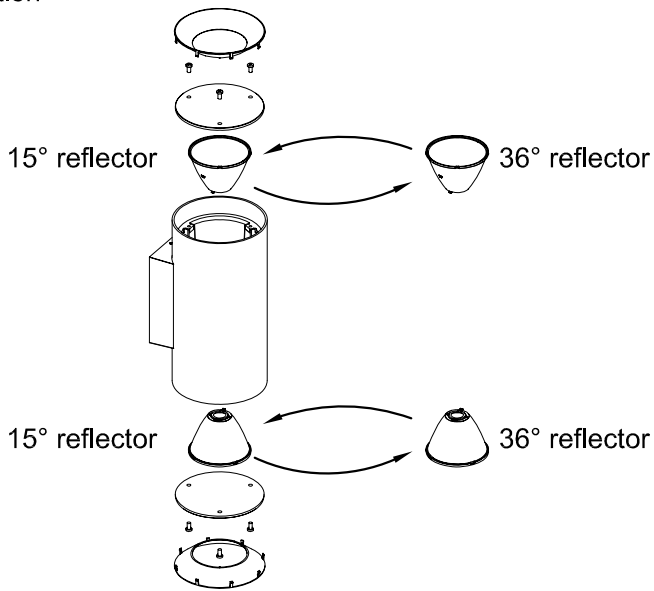

### TECHNICAL CHARACTERISTICS

Type:	Wall fixture
IP Protection degrees:	IP55
Light source 1: Bulb specified at the product label	2 x LED 21W Warm White - 3000K 2680 lm <sup>(N)</sup> CRI 80
Angle of the optics / Reflector:	15°
Voltage / Frequency:	100-240VAC/50-60Hz
Warranty:	2
Option to extend the guarantee:	No
Units per box:	6
Net Weight (Kg):	1.999
EAN Code:	8435381461997

### GEAR

Multi-voltage electronic gear included (Yes)

PLANTILLA DE INSTALACIÓN  
INSTALLATION TEMPLATE

①

②

Option

③

④