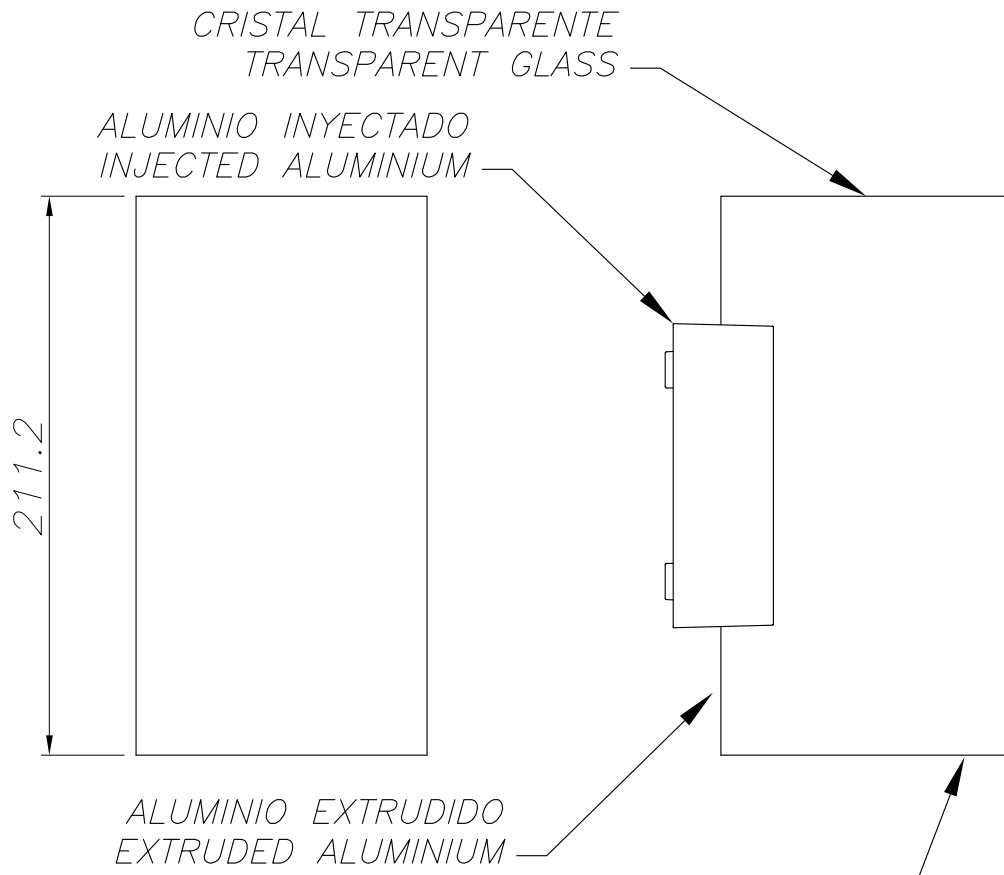

PLANTILLA DE INSTALACIÓN
INSTALLATION TEMPLATE