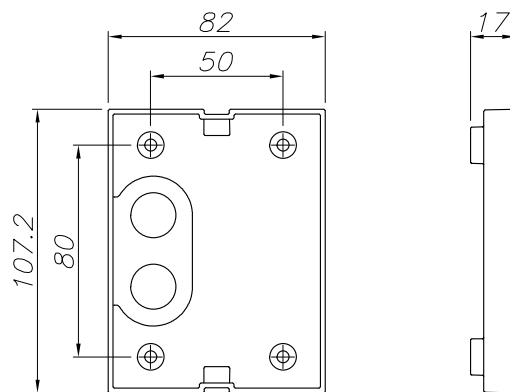

PLANTILLA DE INSTALACIÓN
INSTALLATION TEMPLATE