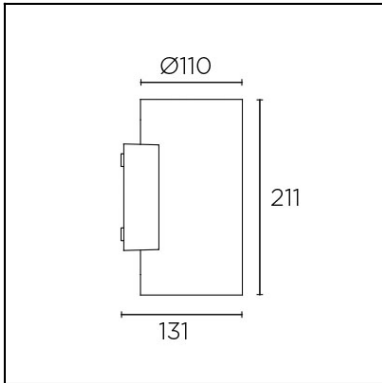

The photograph may not match the reference exactly. Please read the product description to identify the finish.

[Download photometric file .ldt /.ies](#)

[Click on image to download energy label](#)

### TECHNICAL CHARACTERISTICS

Type:	Wall fixture
IP Protection degrees:	IP55
Light source 1: Bulb specified at the product label	2 x LED 21W Warm White - 3000K 2680 lm <sup>(N)</sup> CRI 80
Angle of the optics / Reflector:	15°
Voltage / Frequency:	100-240VAC/50-60Hz
Warranty:	2
Option to extend the guarantee:	No
Units per box:	6
Net Weight (Kg):	1.999
EAN Code:	8435381461997