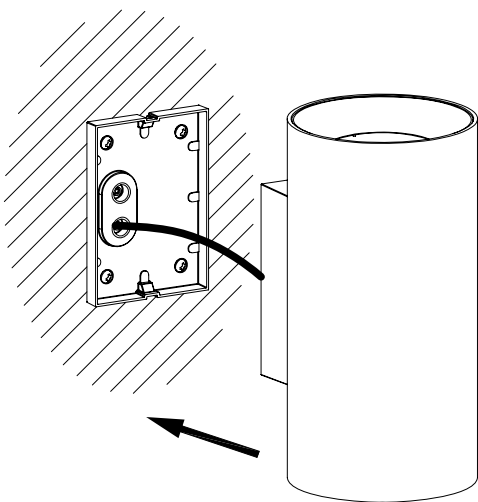

### TECHNICAL CHARACTERISTICS

Type:	Wall fixture
IP Protection degrees:	IP55
Light source 1: Bulb specified at the product label	2 x LED 21W Warm White - 3000K 2680 lm <sup>(N)</sup> CRI 80
Angle of the optics / Reflector:	15°
Voltage / Frequency:	100-240VAC/50-60Hz
Warranty:	2
Option to extend the guarantee:	No
Units per box:	6
Net Weight (Kg):	1.999
EAN Code:	8435381461997

### GEAR

Multi-voltage electronic gear included (Yes)

PLANTILLA DE INSTALACIÓN  
INSTALLATION TEMPLATE

①

②

Option

③

④