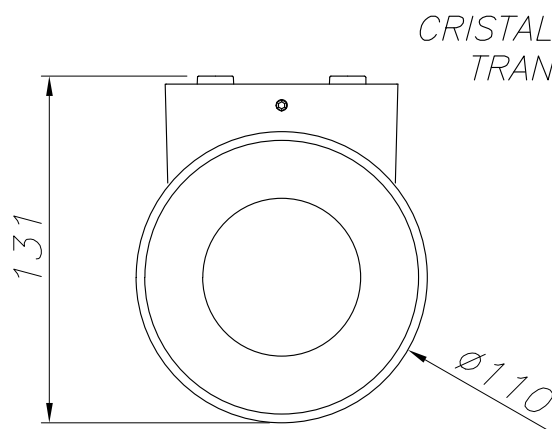

PLANTILLA DE INSTALACIÓN
INSTALLATION TEMPLATE