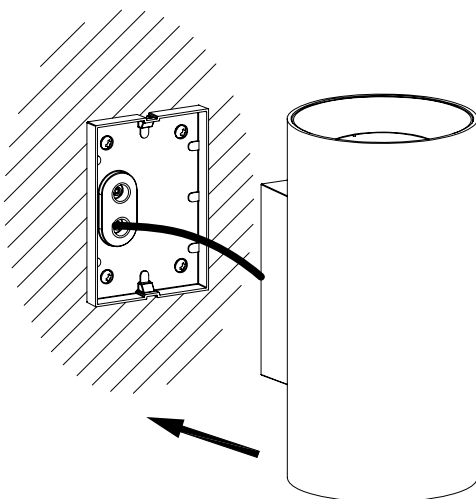

### TECHNICAL CHARACTERISTICS

Type:	Wall fixture
IP Protection degrees:	IP55
Light source 1: Bulb specified at the product label	2 x LED 21W Warm White - 3000K 2680 lm <sup>(N)</sup> CRI 80
Angle of the optics / Reflector:	15°
Voltage / Frequency:	100-240VAC/50-60Hz
Warranty:	2
Option to extend the guarantee:	No
Units per box:	6
Net Weight (Kg):	1.999
EAN Code:	8435381461997

### GEAR

Multi-voltage electronic gear included (Yes)

PLANTILLA DE INSTALACIÓN  
INSTALLATION TEMPLATE

①

②

Option

③

④