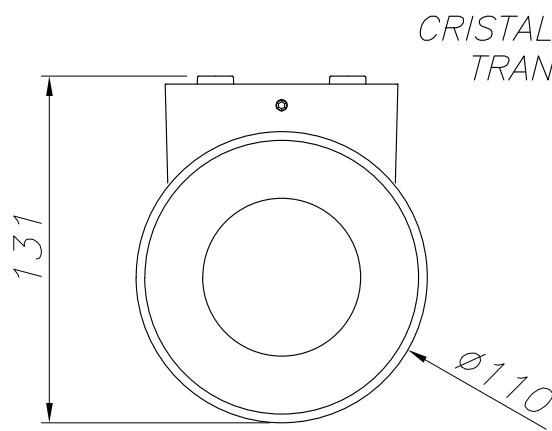

PLANTILLA DE INSTALACIÓN
INSTALLATION TEMPLATE