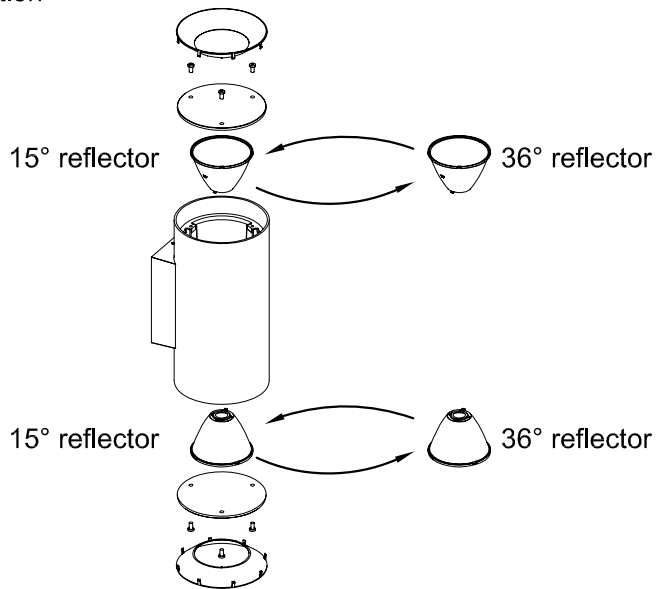

### TECHNICAL CHARACTERISTICS

Type:	Wall fixture
IP Protection degrees:	IP55
Light source 1: Bulb specified at the product label	2 x LED 21W Warm White - 3000K 2680 lm <sup>(N)</sup> CRI 80
Angle of the optics / Reflector:	15°
Voltage / Frequency:	100-240VAC/50-60Hz
Warranty:	2
Option to extend the guarantee:	No
Units per box:	6
Net Weight (Kg):	1.999
EAN Code:	8435381461997

### GEAR

Multi-voltage electronic gear included (Yes)

PLANTILLA DE INSTALACIÓN  
INSTALLATION TEMPLATE

①

②

Option

③

④