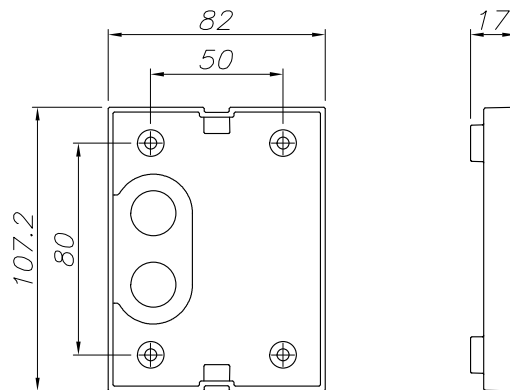

PLANTILLA DE INSTALACIÓN
INSTALLATION TEMPLATE