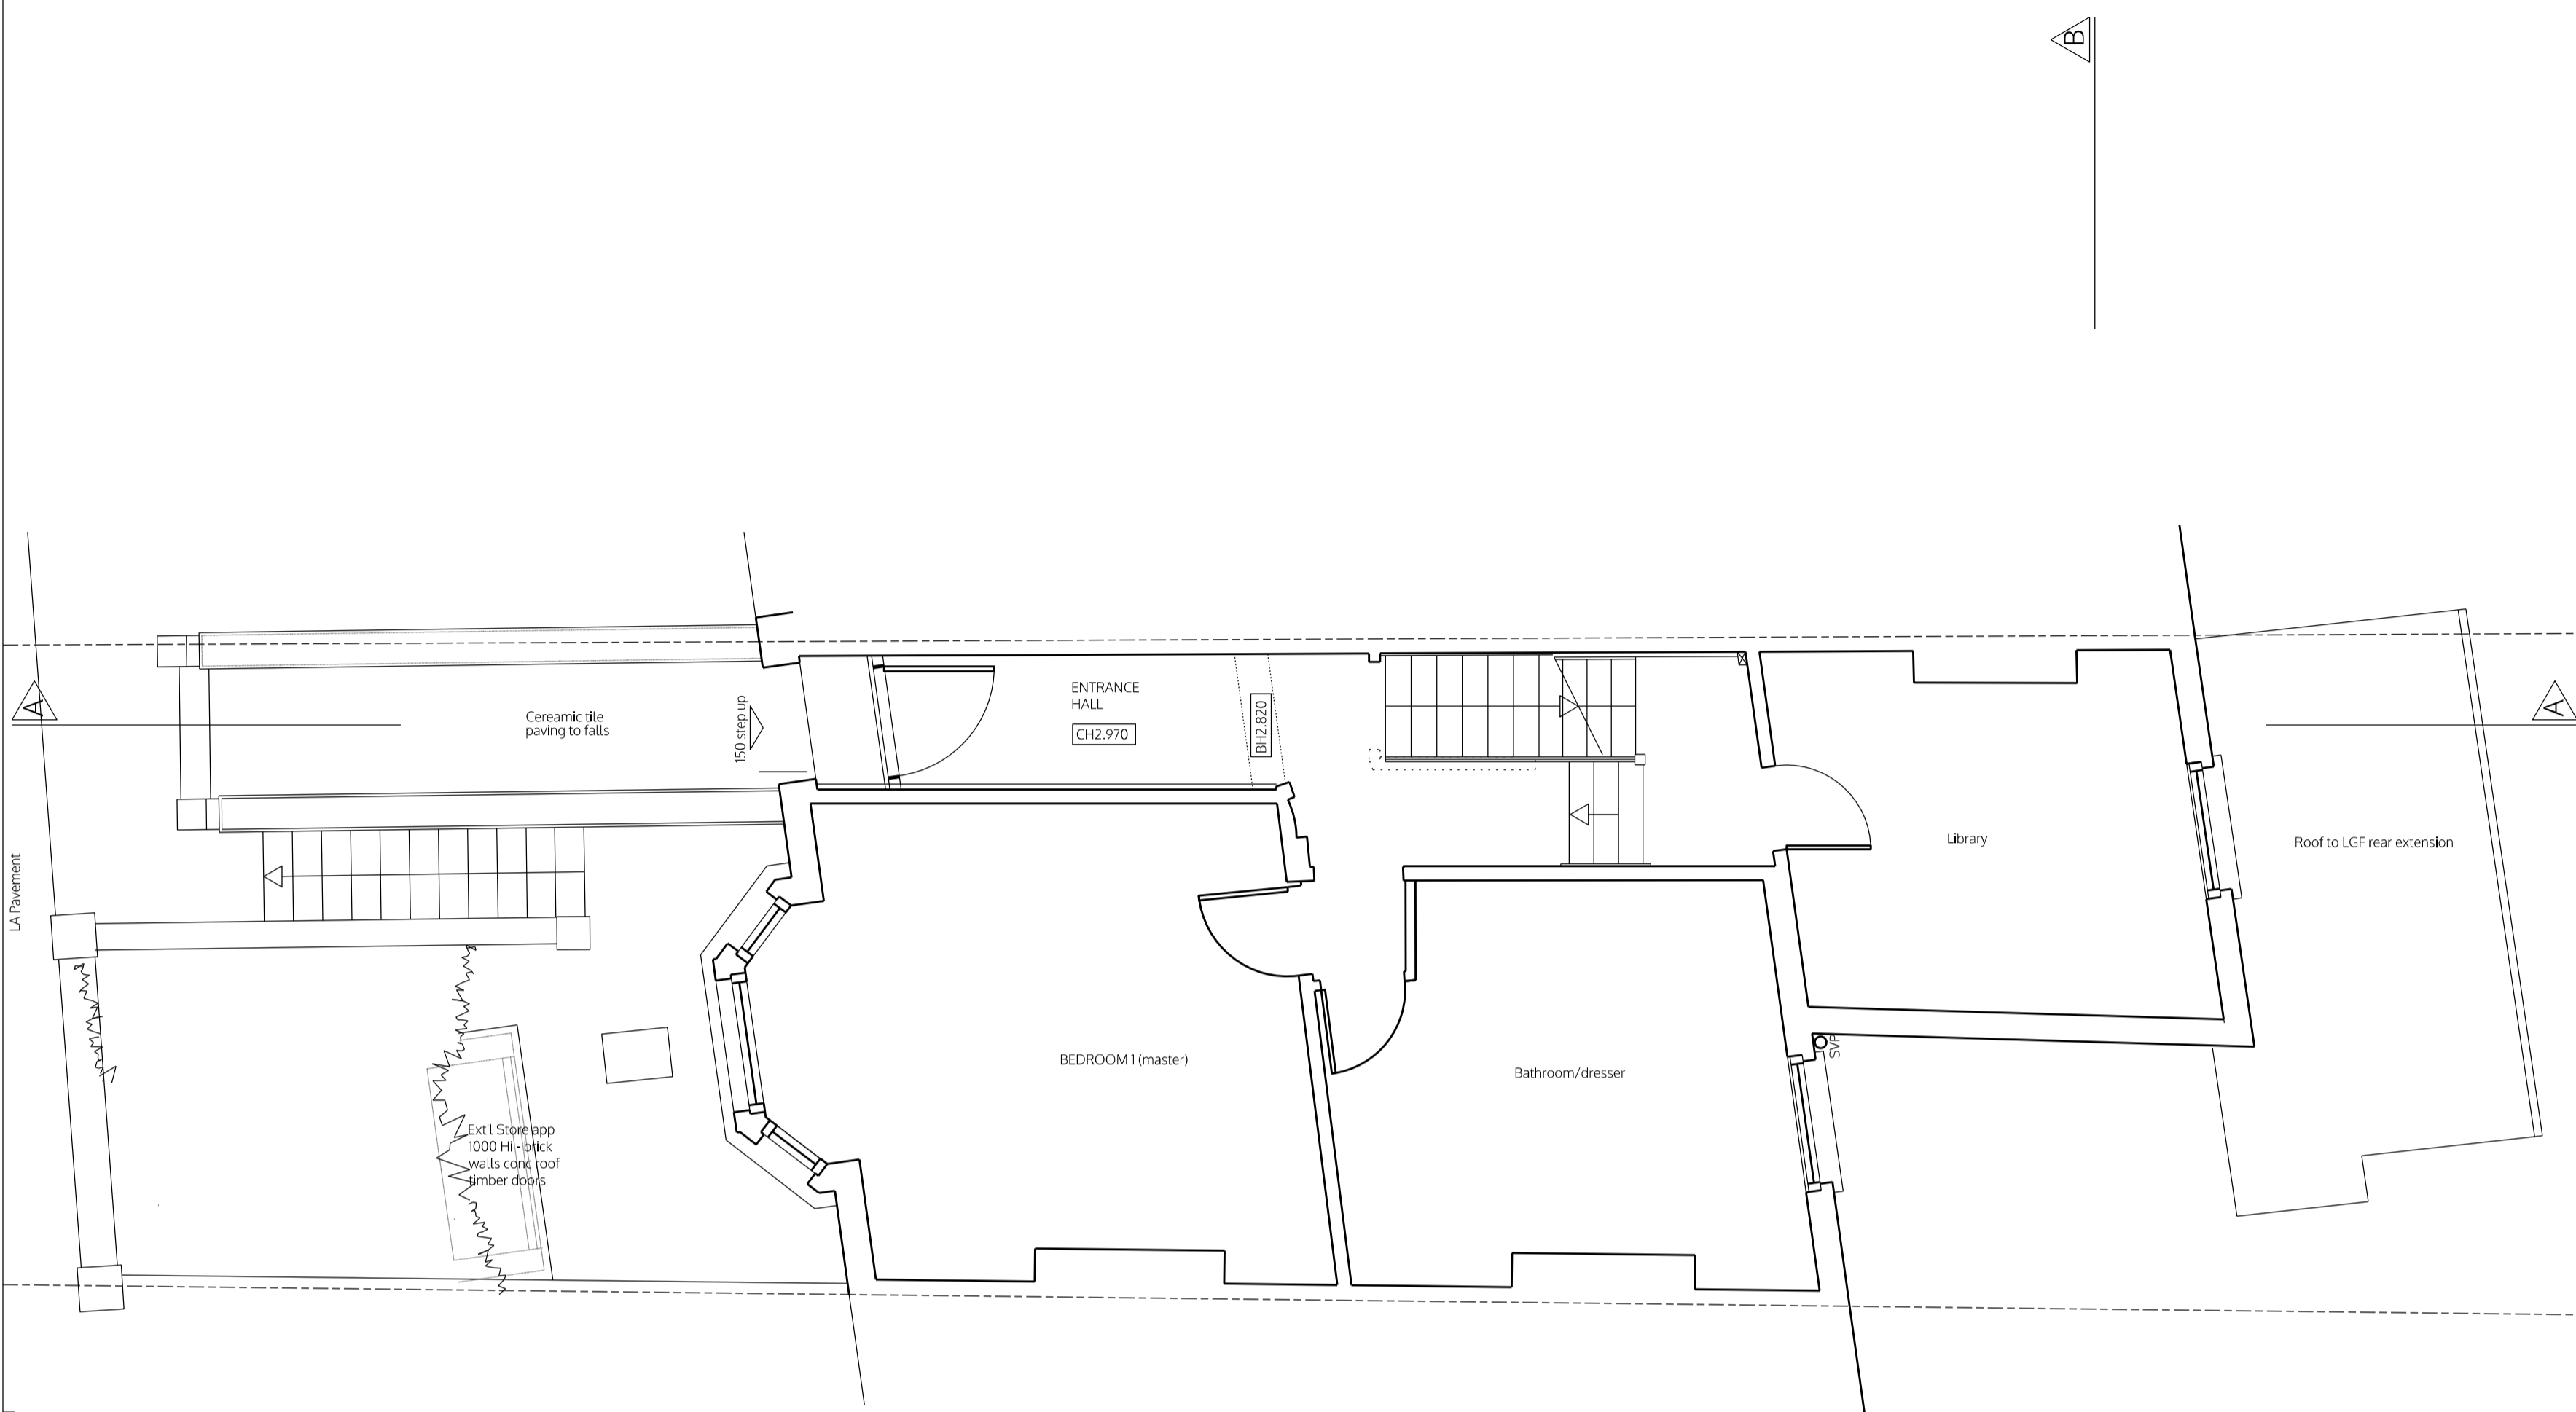

GROUND FLOOR

no. drawn date scale status title client project © ALL COPYRIGHTS RESERVED m 0 1 2 3 4 5 ALL DIMENSIONS TO BE CHECKED ON SITE

spaceAgent

Architects and Designers mail@spaceagent.com
London-Heidelberg-Barcelona-Brussels spaceagent.com
spaceAgent Architects Ltd is a RIBA Chartered Practice

project Extension of family home
96 Hillfield Road
London NW6 1QA

client Dr Papadakis / Dr Kaur-Papadakis
96 Hillfield Road
London NW6 1QA

title Ground floor plan
as proposed

only planning	
	1:100 @A3 1:50 @A1
	19.12.2017
	mhamm

HFR_P02f