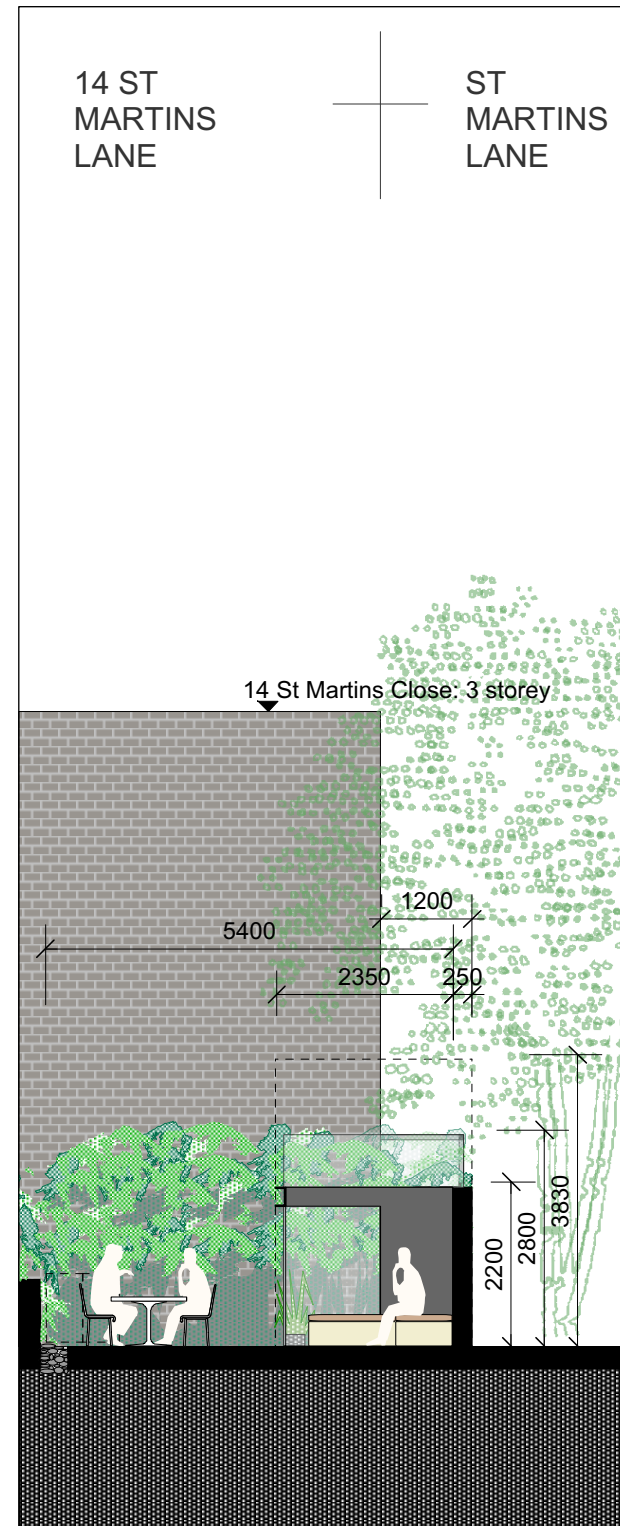

(DD/2.23) SECTION NORTH-SOUTH scale 1:100

(EE/2.23) SECTION SOUTH-NORTH scale 1:100

PLANNING
29/01/18 For Planning
93 CAMDEN STREET
P2.24
PROPOSED SECTIONS DD & EE
Scale 1:100@A3
Naomi de Graaf 93 Camden St Ground Floor London NW1 0HP