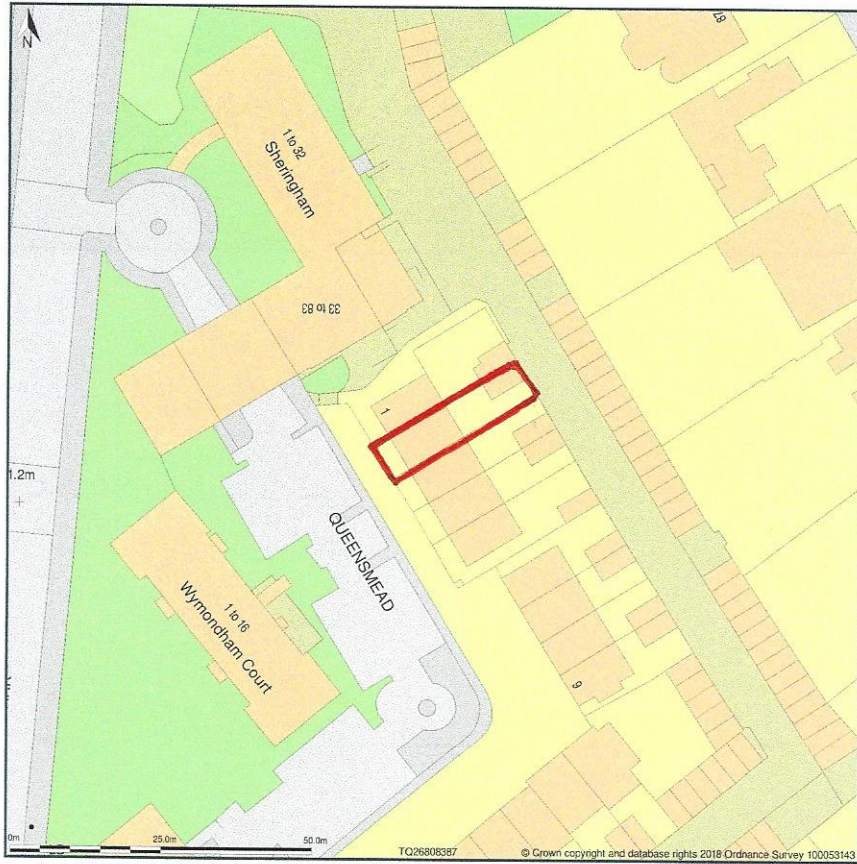

2. Queensmead, London, Camden, NW8 6RE

Site Plan shows area bounded by: 526736.18, 183806.34 526877.61, 183947.76 (at a scale of 1:1250), OSGridRef: TQ26808387. The representation of a road, track or path is no evidence of a right of way. The representation of features as lines is no evidence of a property boundary.

Produced on 5th Feb 2018 from the Ordnance Survey National Geographic Database and incorporating surveyed revision available at this date. Reproduction in whole or part is prohibited without the prior permission of Ordnance Survey. © Crown copyright 2018. Supplied by www.buyaplan.co.uk a licensed Ordnance Survey partner (100053143). Unique plan reference: #00293800-0A8D3C