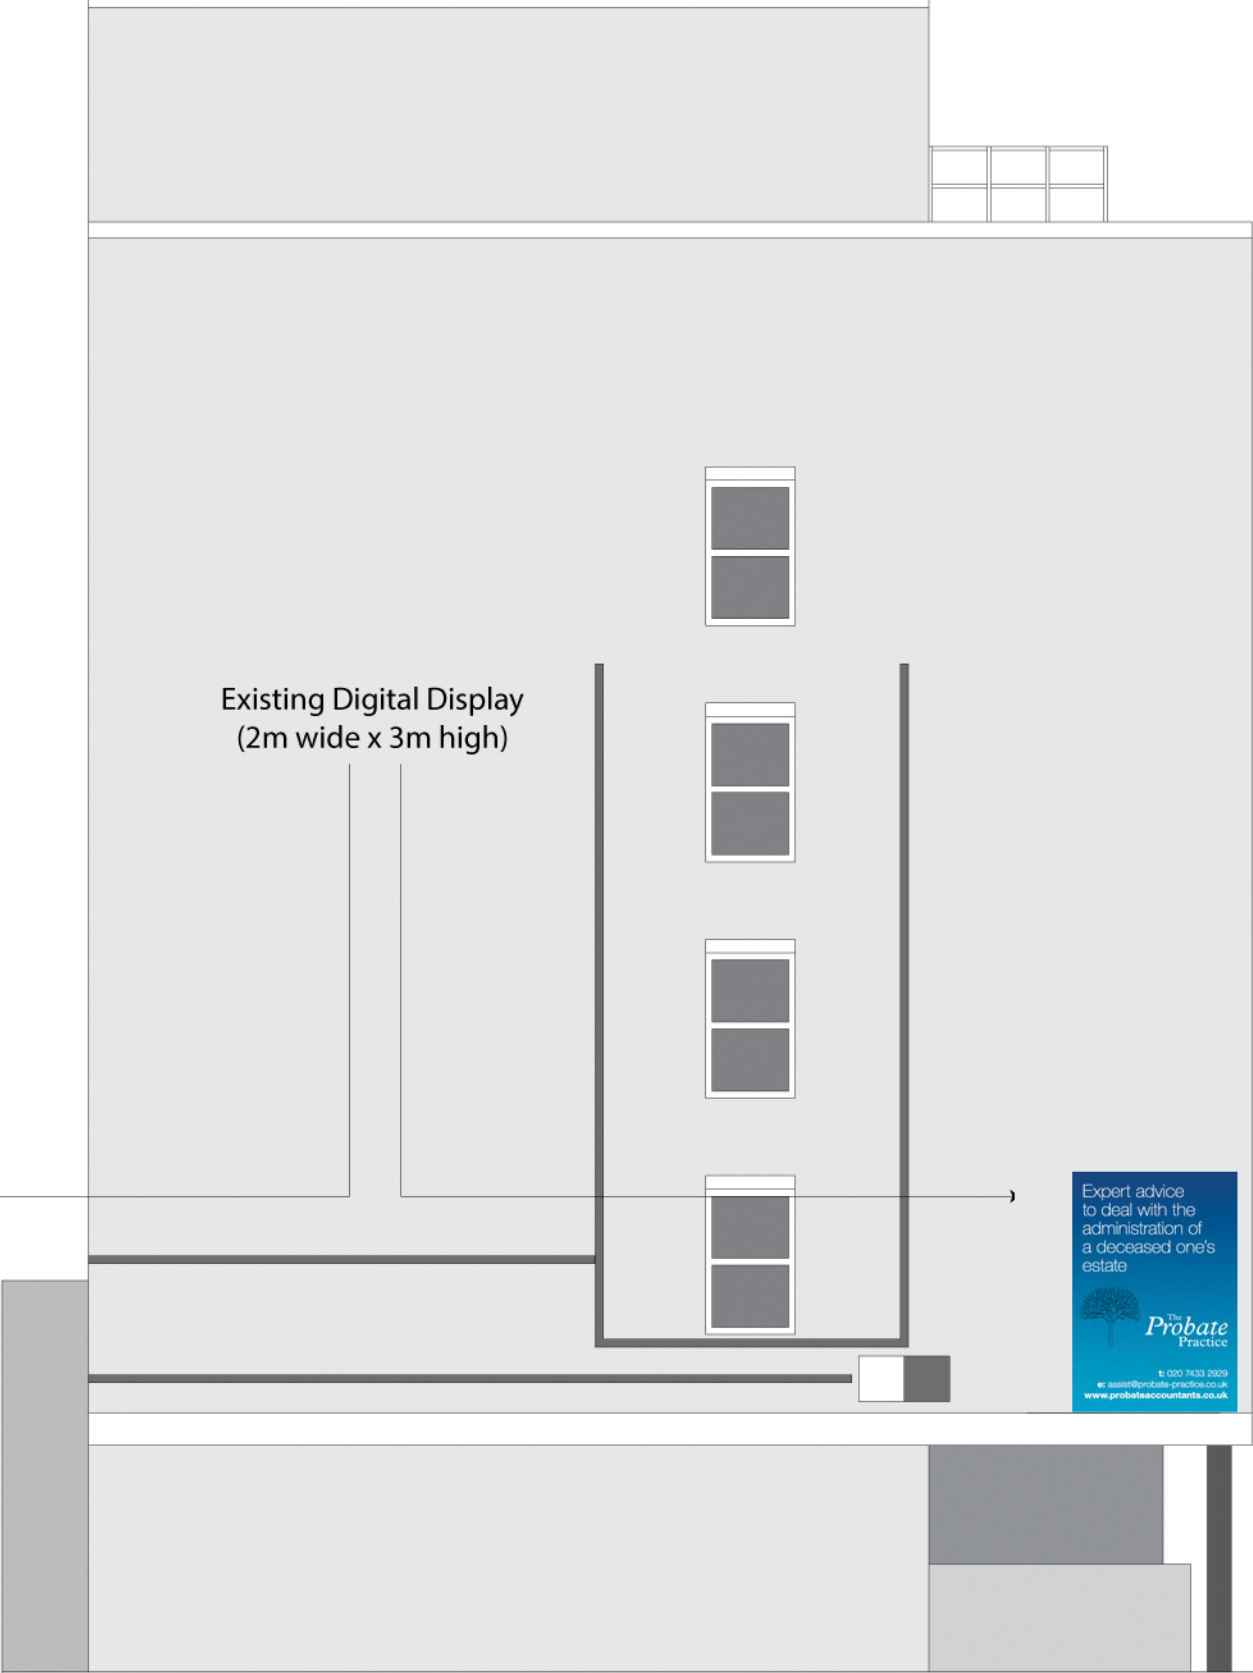

EXISTING ELEVATIONS

WEST ELEVATION

NORTH ELEVATION

FINCHLEY ROAD

FINCHLEY ROAD

Site:
124 Finchley Rd, London NW3 5HT

Dwg Title:
Existing Elevations

Proposal:
Advertising Display

Date:
23 January 2018

Dwg No:
PY3293/001

Scale: 1:100@A3