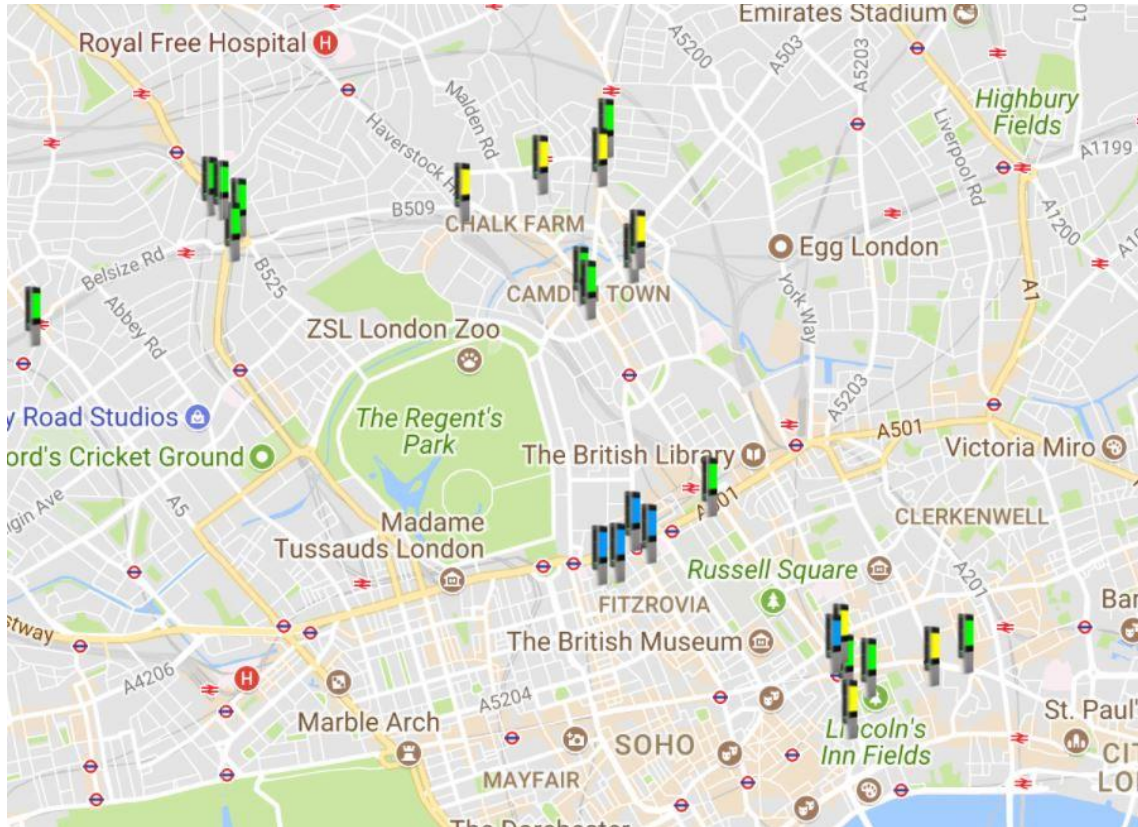

InLinkUK from BT Camden Sites Map 2nd February 2018

Consent InLinks shown in green, InLinks in Planning shown in yellow; proposed InLinks shown in blue

InLinkUK from BT Camden Kiosk Removals Map 2nd February 2018