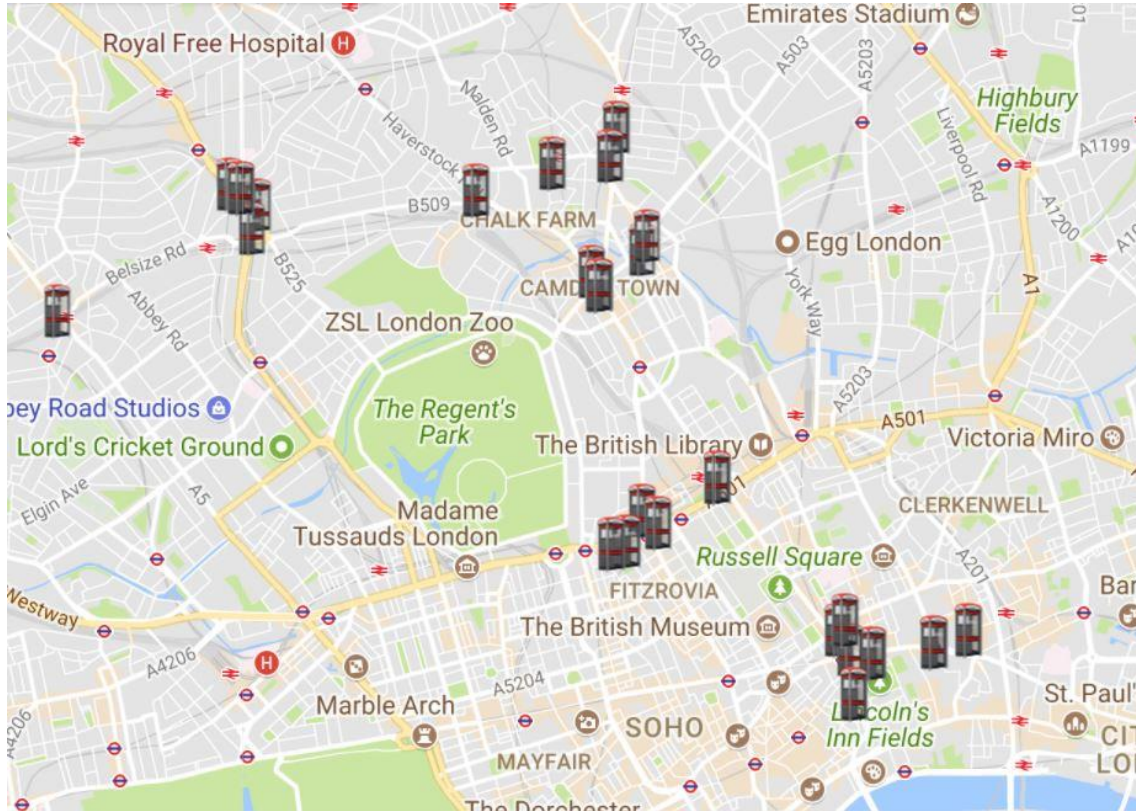

InLinkUK from BT Camden Sites Map 2nd February 2018

Consent InLinks shown in green, InLinks in Planning shown in yellow; proposed InLinks shown in blue

InLinkUK from BT Camden Kiosk Removals Map 2nd February 2018