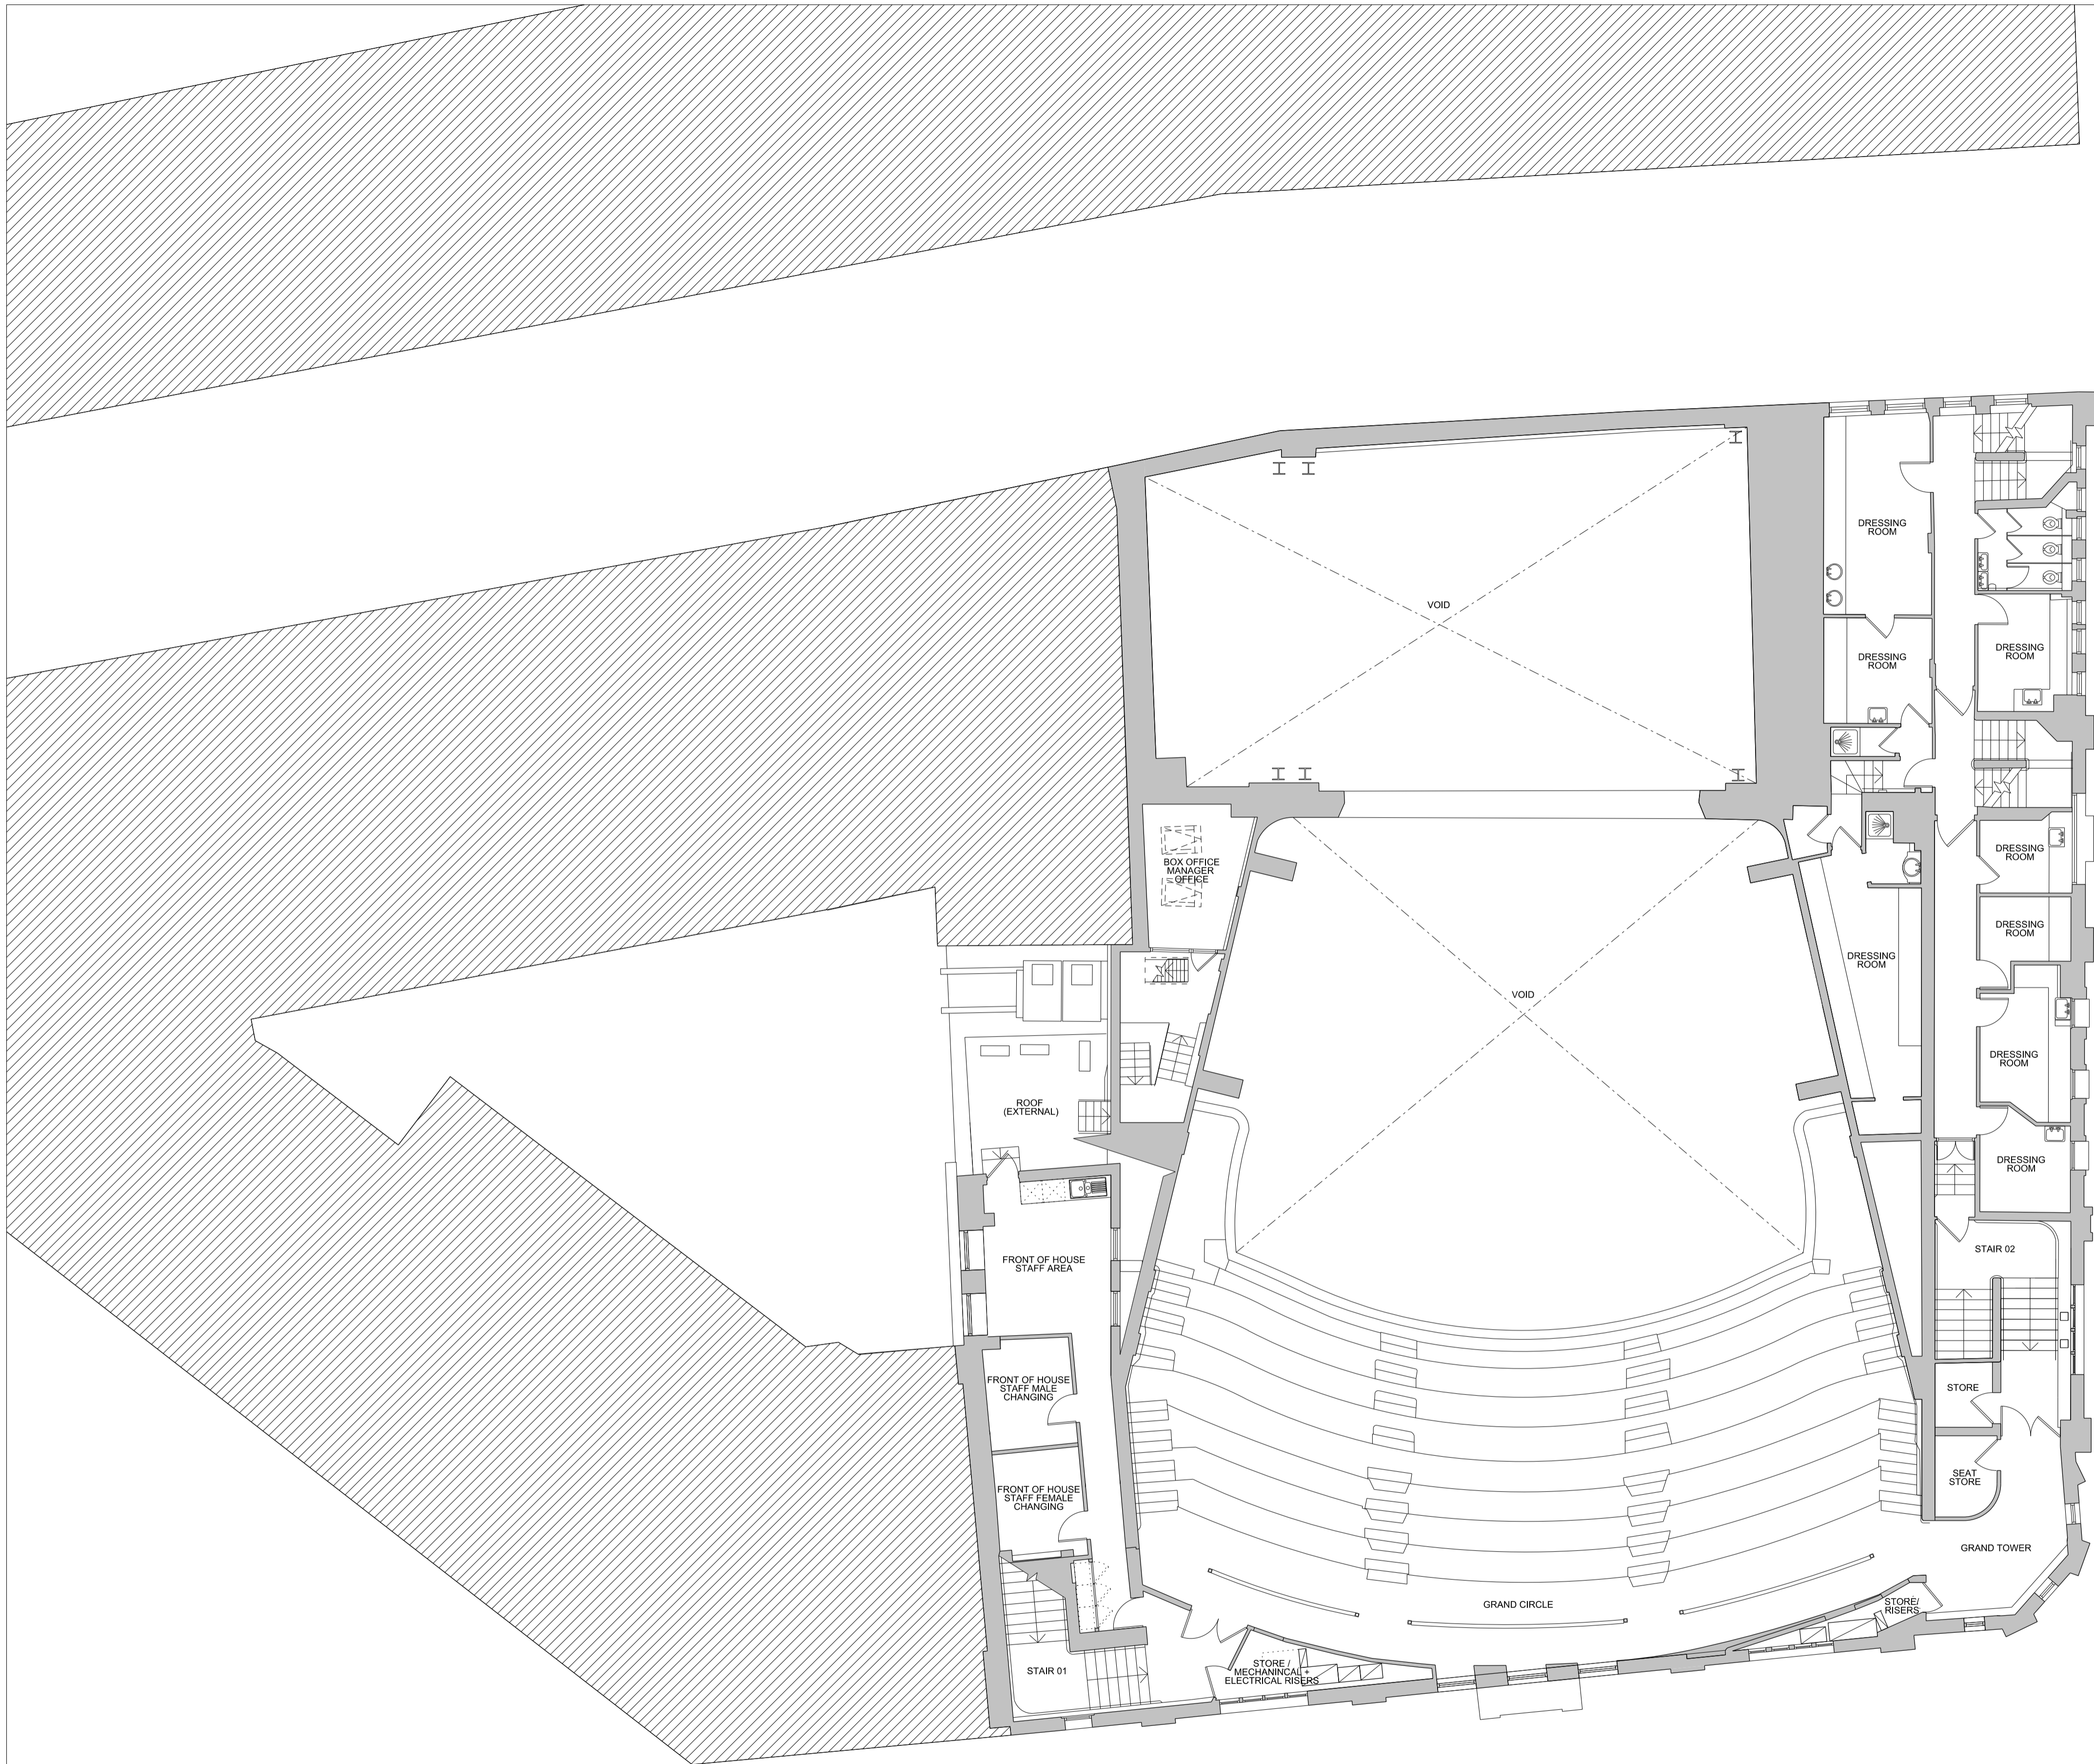

Notes

BENNETTS ASSOCIATES

Project 1702
Shaftesbury Theatre
The Theatre of Comedy Company

Drawing Title
Proposed Plan
Third Floor
Upper Grand Circle

Drawing Number 1702-P-103
Revision/Suitability \

Scale @ A3 1 : 200
Scale @A1 1 : 100
Revision Date 171220
YY MM DD