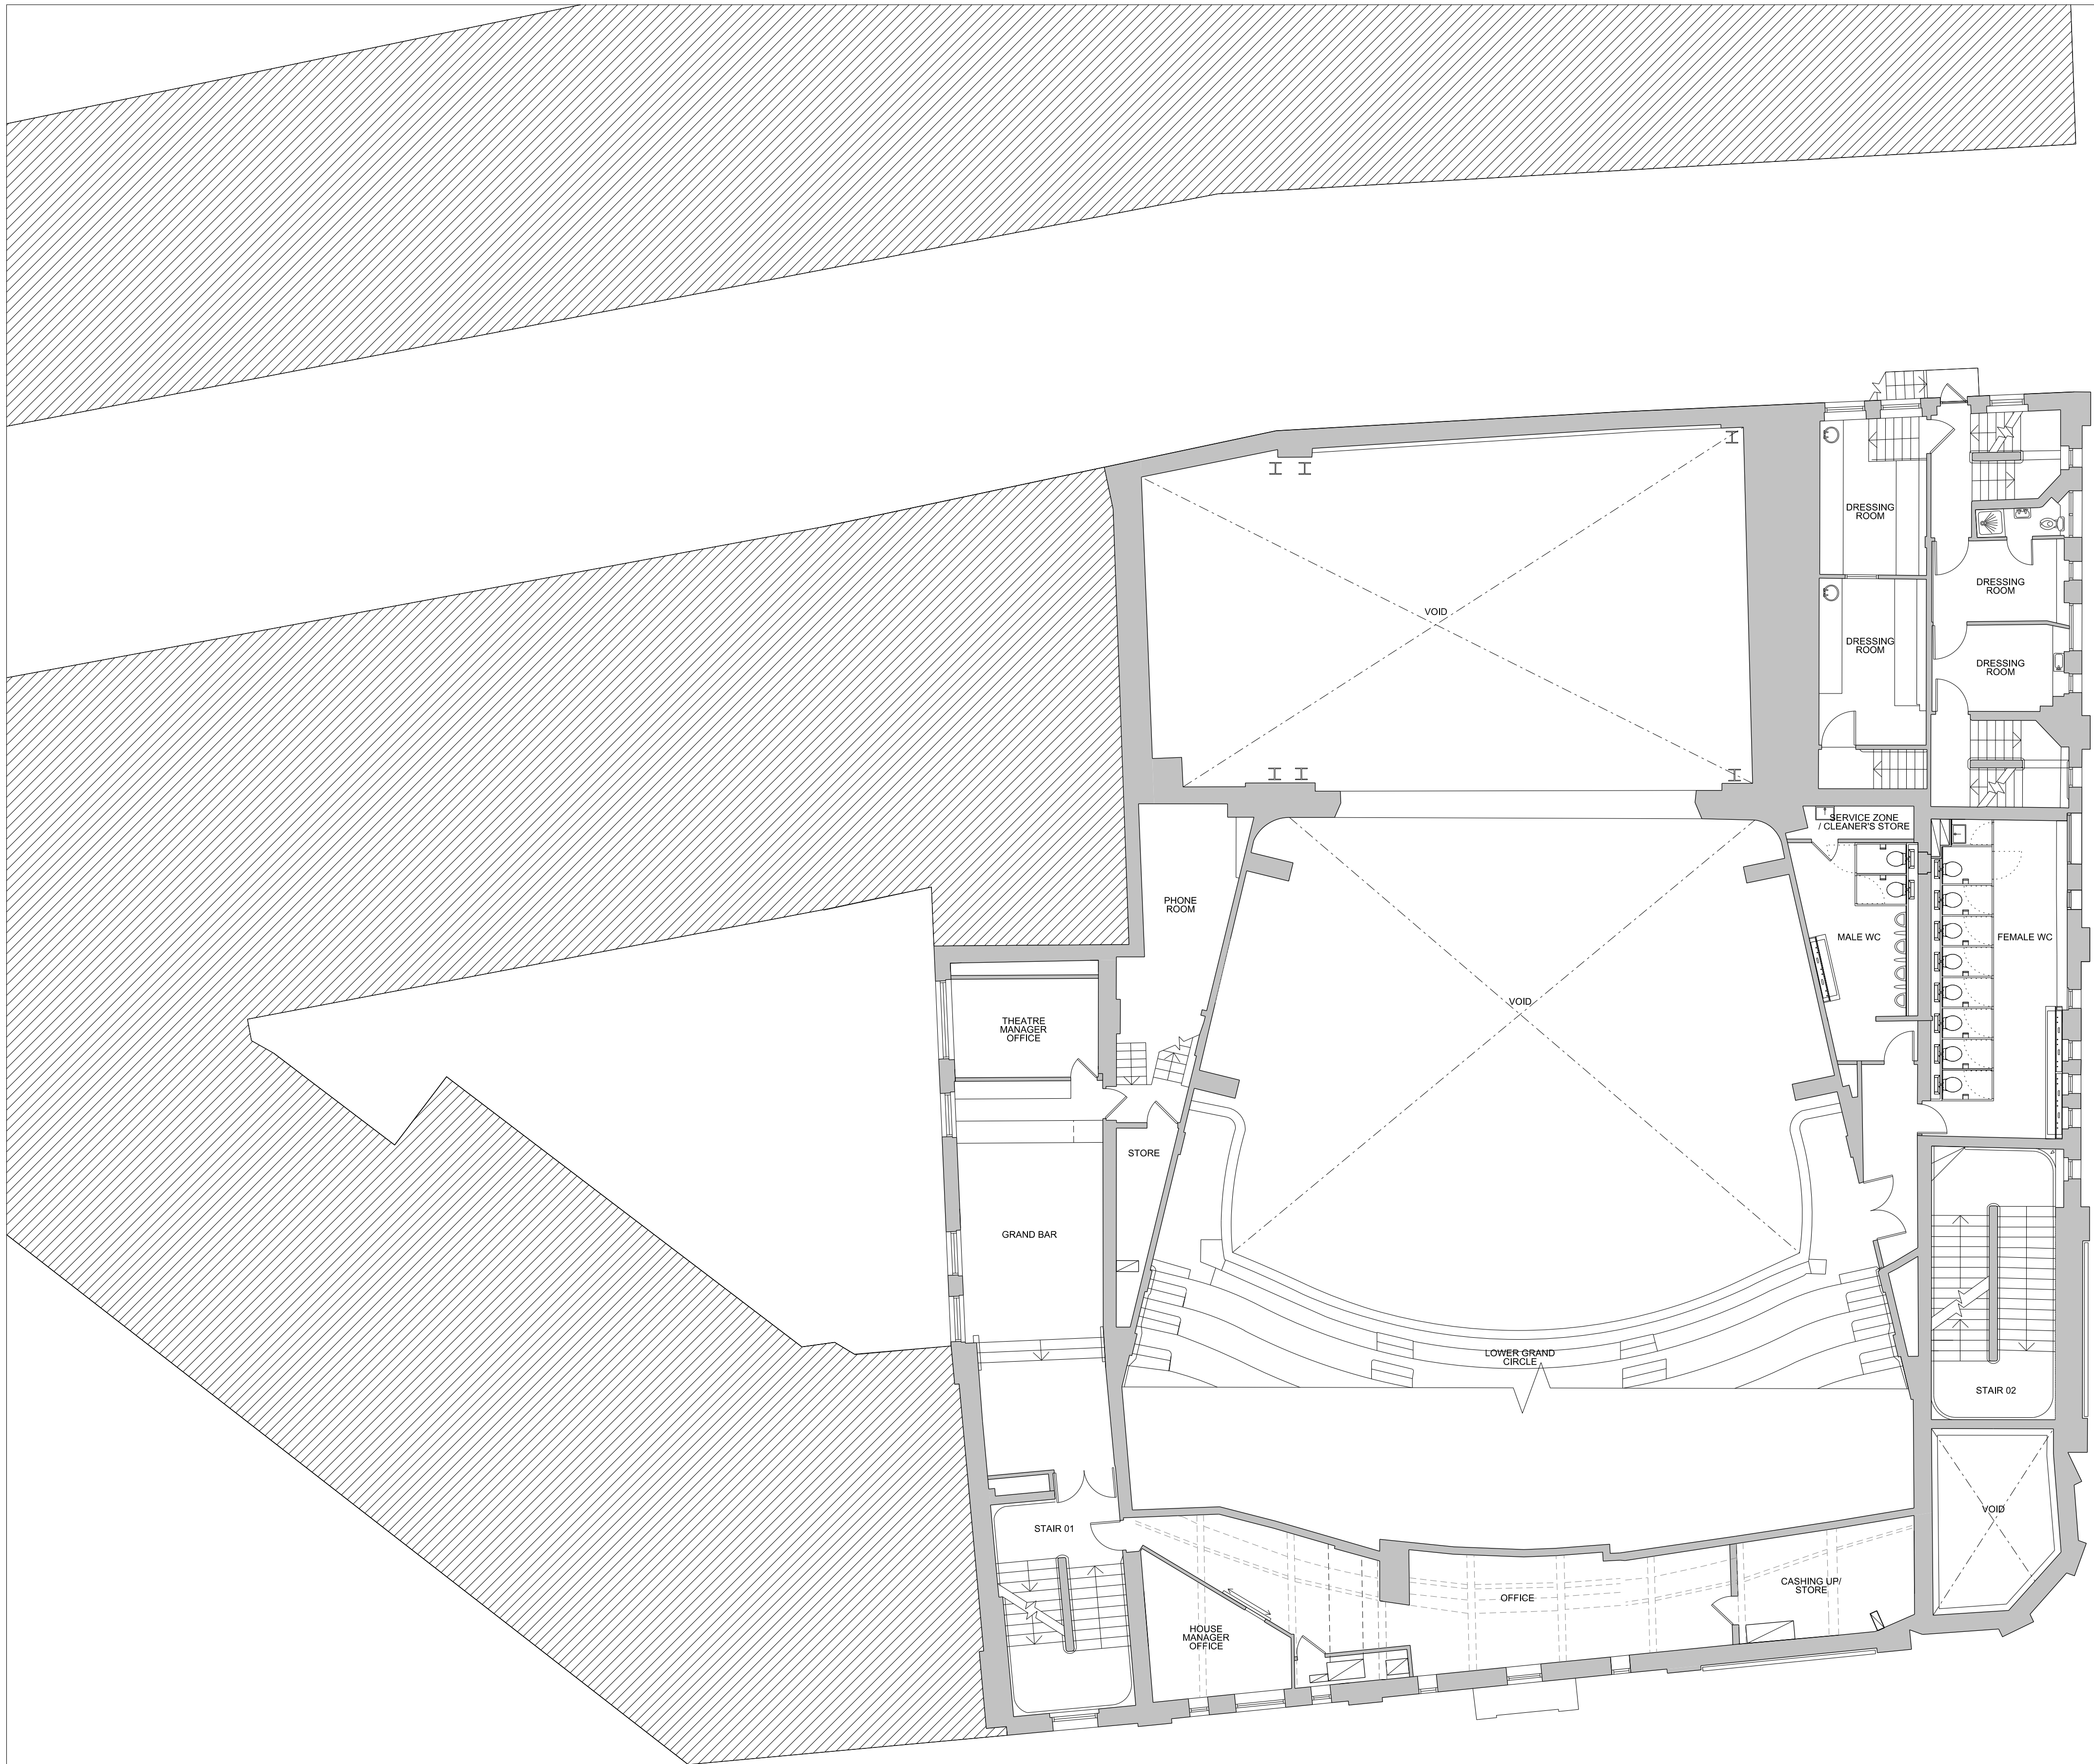

Notes

BENNETTS ASSOCIATES

Project 1702
Shaftesbury Theatre
The Theatre of Comedy Company

Drawing Title
Proposed Plan
Second Floor
Lower Grand Circle

Drawing Number 1702-P-102
Revision/Suitability \

Scale @ A3 1 : 200
Scale @A1 1 : 100
Revision Date 171220
YY MM DD