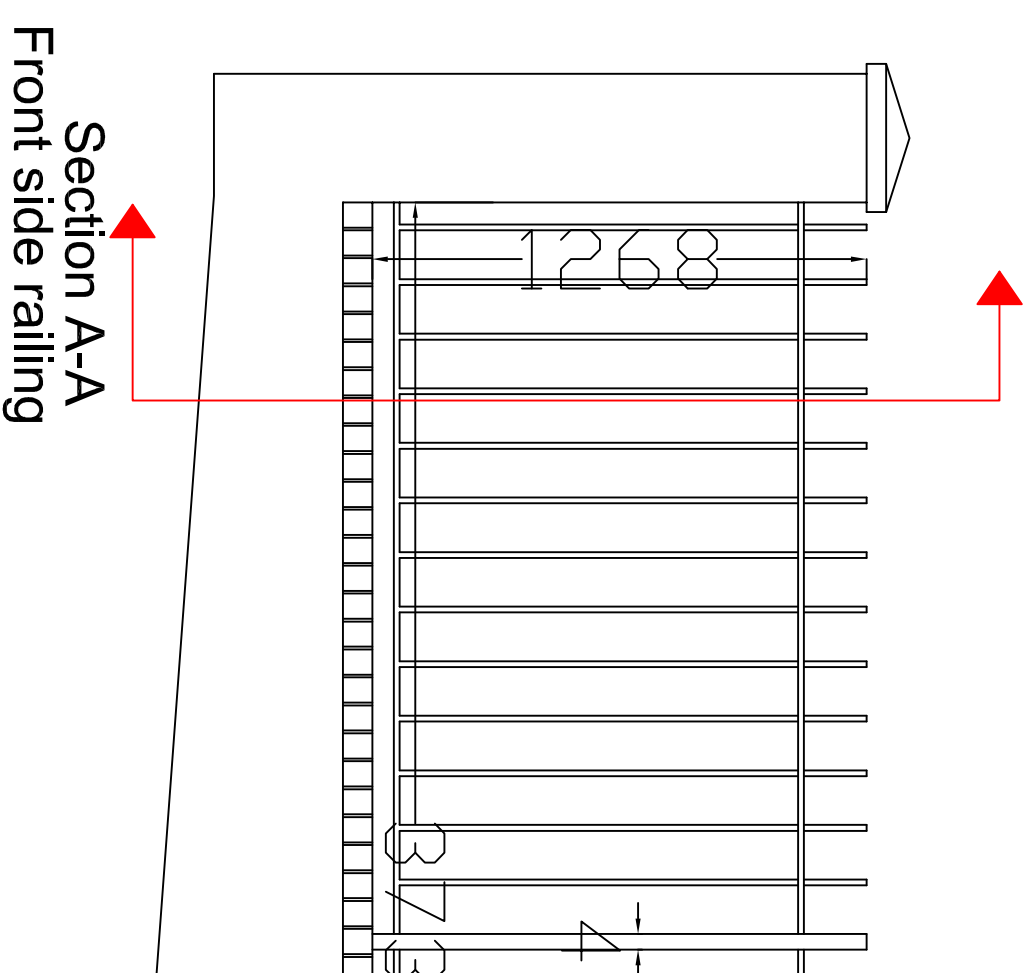

Section A-A Scale 1:20

EMPLOYER'S AGENTS & PROJECT MANAGE
LION HOUSE, 242 BALLARDS LANE
LONDON N12 0EP

TEL: 020 8446 5537

E-MAIL: INFO@WALKERMANAGEMENT.CO.UK

TITLE
Railing section

PROJECT
Pioneer House

CLIENT
GENESIS HOUSING / KIER

SCALE AS IDENTIFIED
DATE: 12/07/18
DRAWN BY: CSR
CHECKED:

PROJECT NO. 3922 DRAWING NO. 3922/MM/08 REVISION 0