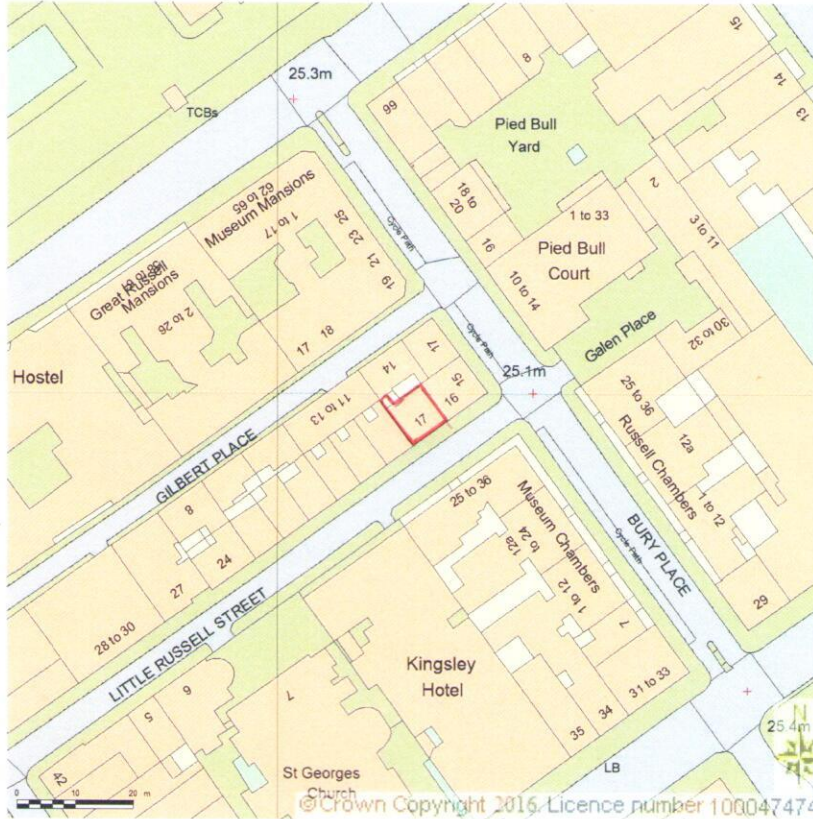

SITE LOCATION PLAN
AREA 2 HA
SCALE: 1:1250 on A4
CENTRE COORDINATES: 530224 , 181597

Supplied by Streetwise Maps Ltd
www.streetwise.net
Licence No: 100047474
14:01:30 16/03/2016