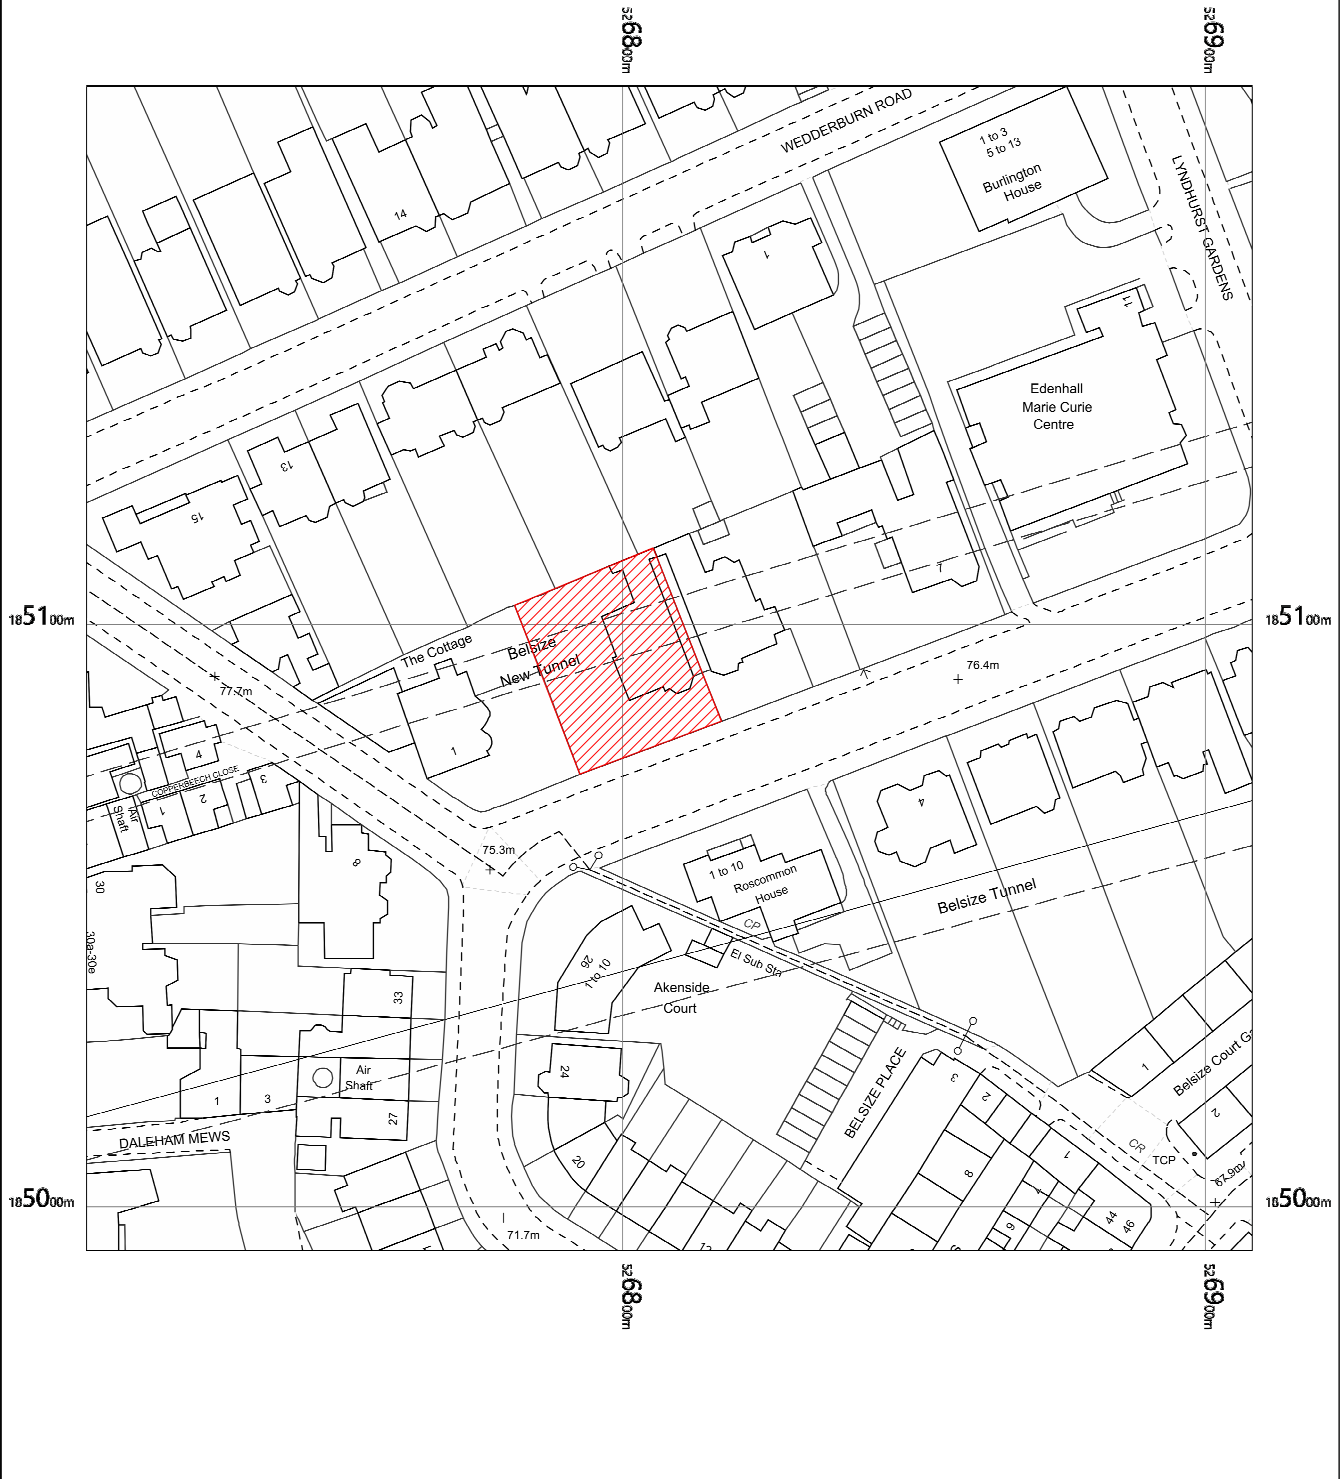

3 Lyndhurst Gardens, Hampstead, NW3
Alteration & Extension of Flat 3A

Dwg No: 3ALG - 001
Location Plan

Scale 1:1250 on A4 Sheet

OS MasterMap 1250/2500/10000 scale
Tuesday, August 15, 2017, ID: MNOW-00647650
www.nicolsondigital.com

1:1250 scale print at A4, Centre: 526808 E, 185092 N

©Crown Copyright Ordnance Survey. Licence no. 100057546

Scale 1:1250 on A4 Sheet