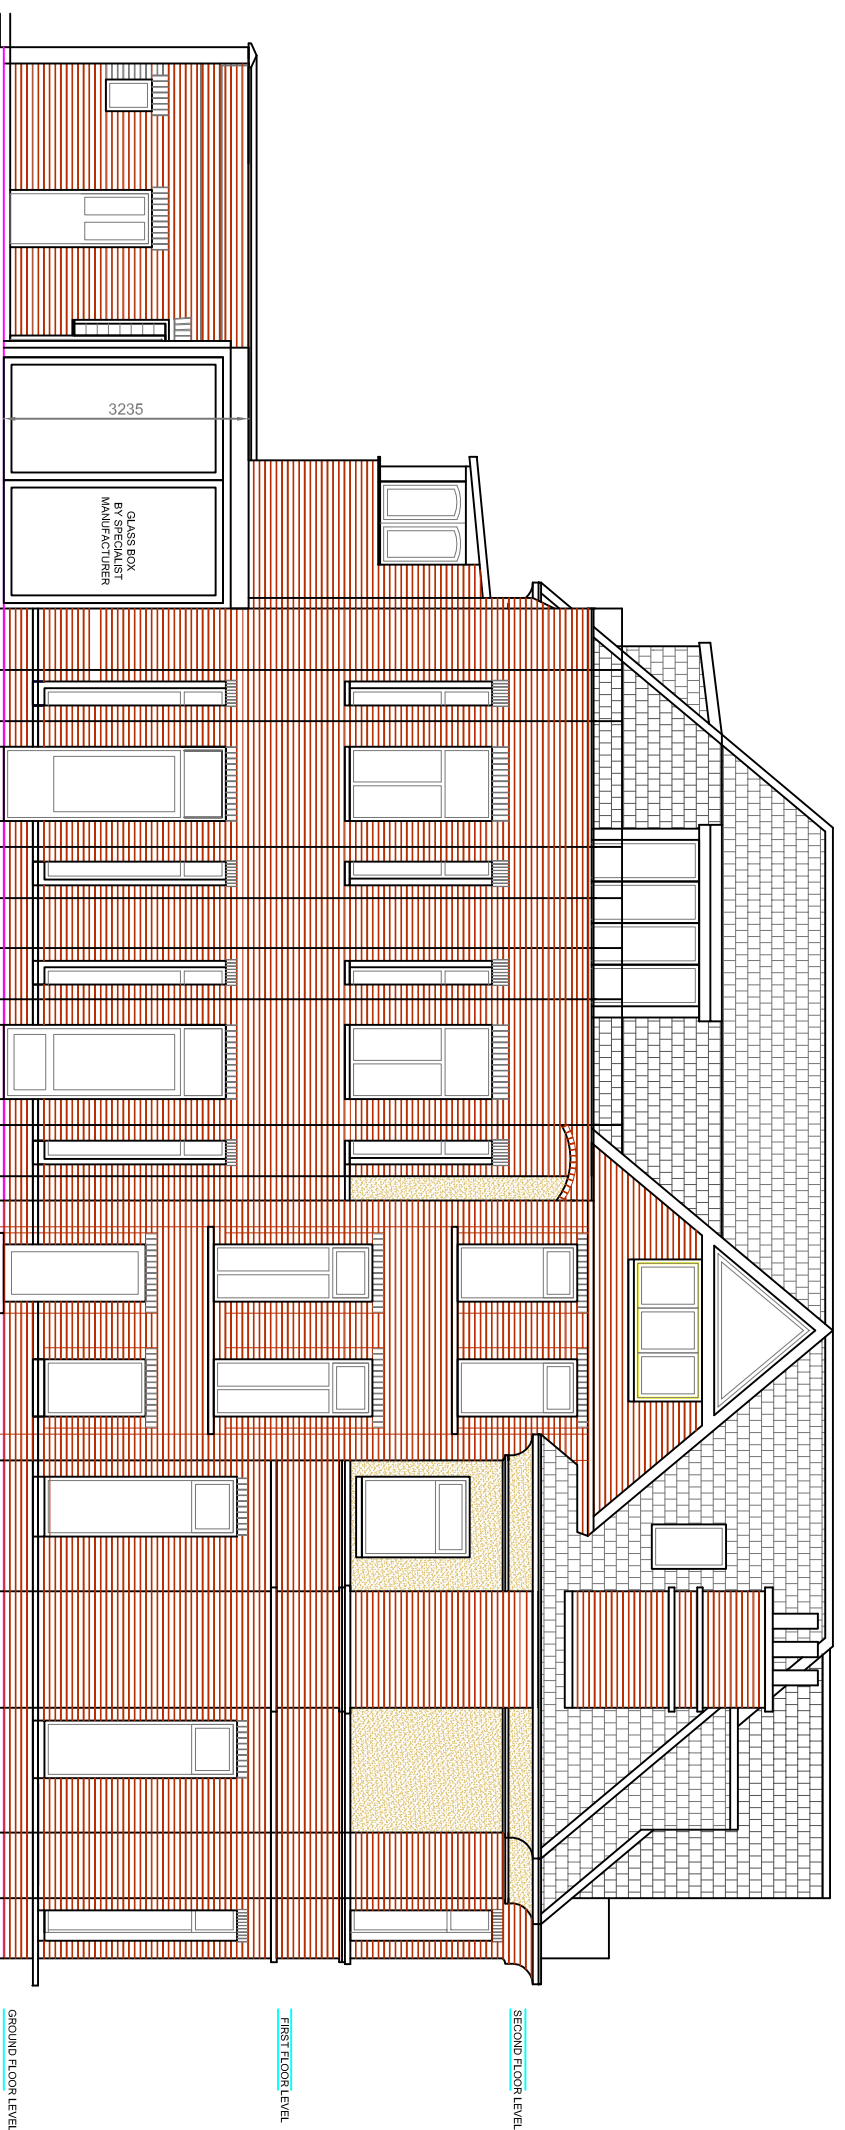

3 Lyndhurst Gardens, Hampstead, NW3  
Proposed Glass Box Sun Room & Juliette Balconies

Dwg No: 3ALG - 004  
Existing & Proposed Elevations

EXISTING WEST ELEVATION

EXISTING NORTH ELEVATION

PROPOSED WEST ELEVATION

PROPOSED NORTH SECTION

Drawn by: D J Oliver  
Tel: 01862 832968

Refer to  
2017/5262/P  
Approved  
30/11/17

Scale 1:00 on A2 Sheet