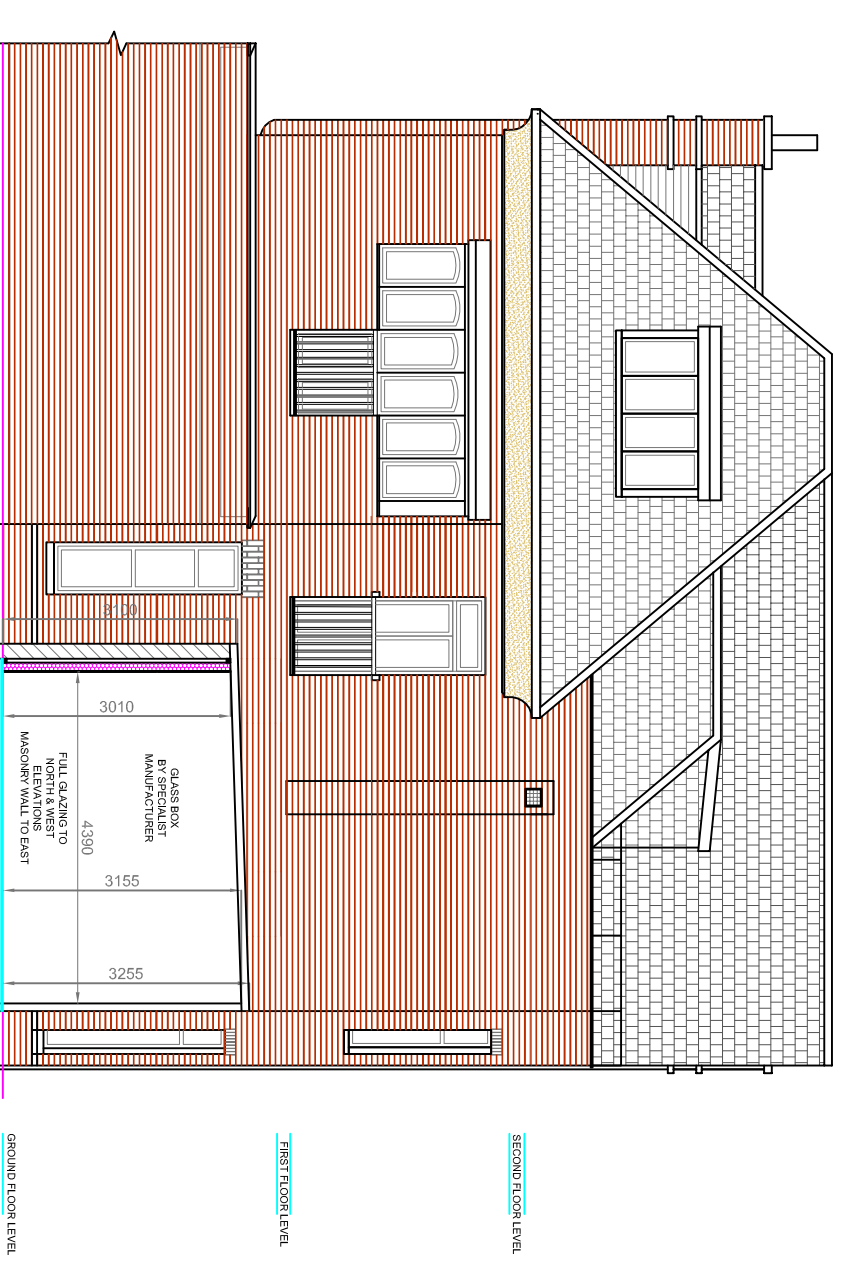

3 Lyndhurst Gardens, Hampstead, NW3  
Proposed Glass Box Sun Room & Juliette Balconies

Dwg No: 3ALG - 004  
Existing & Proposed Elevations

EXISTING WEST ELEVATION

EXISTING NORTH ELEVATION

PROPOSED WEST ELEVATION

PROPOSED NORTH SECTION

Drawn by: D J Oliver  
Tel: 01862 832968

Refer to  
2017/5262/P  
Approved  
30/11/17

Scale 1:00 on A2 Sheet