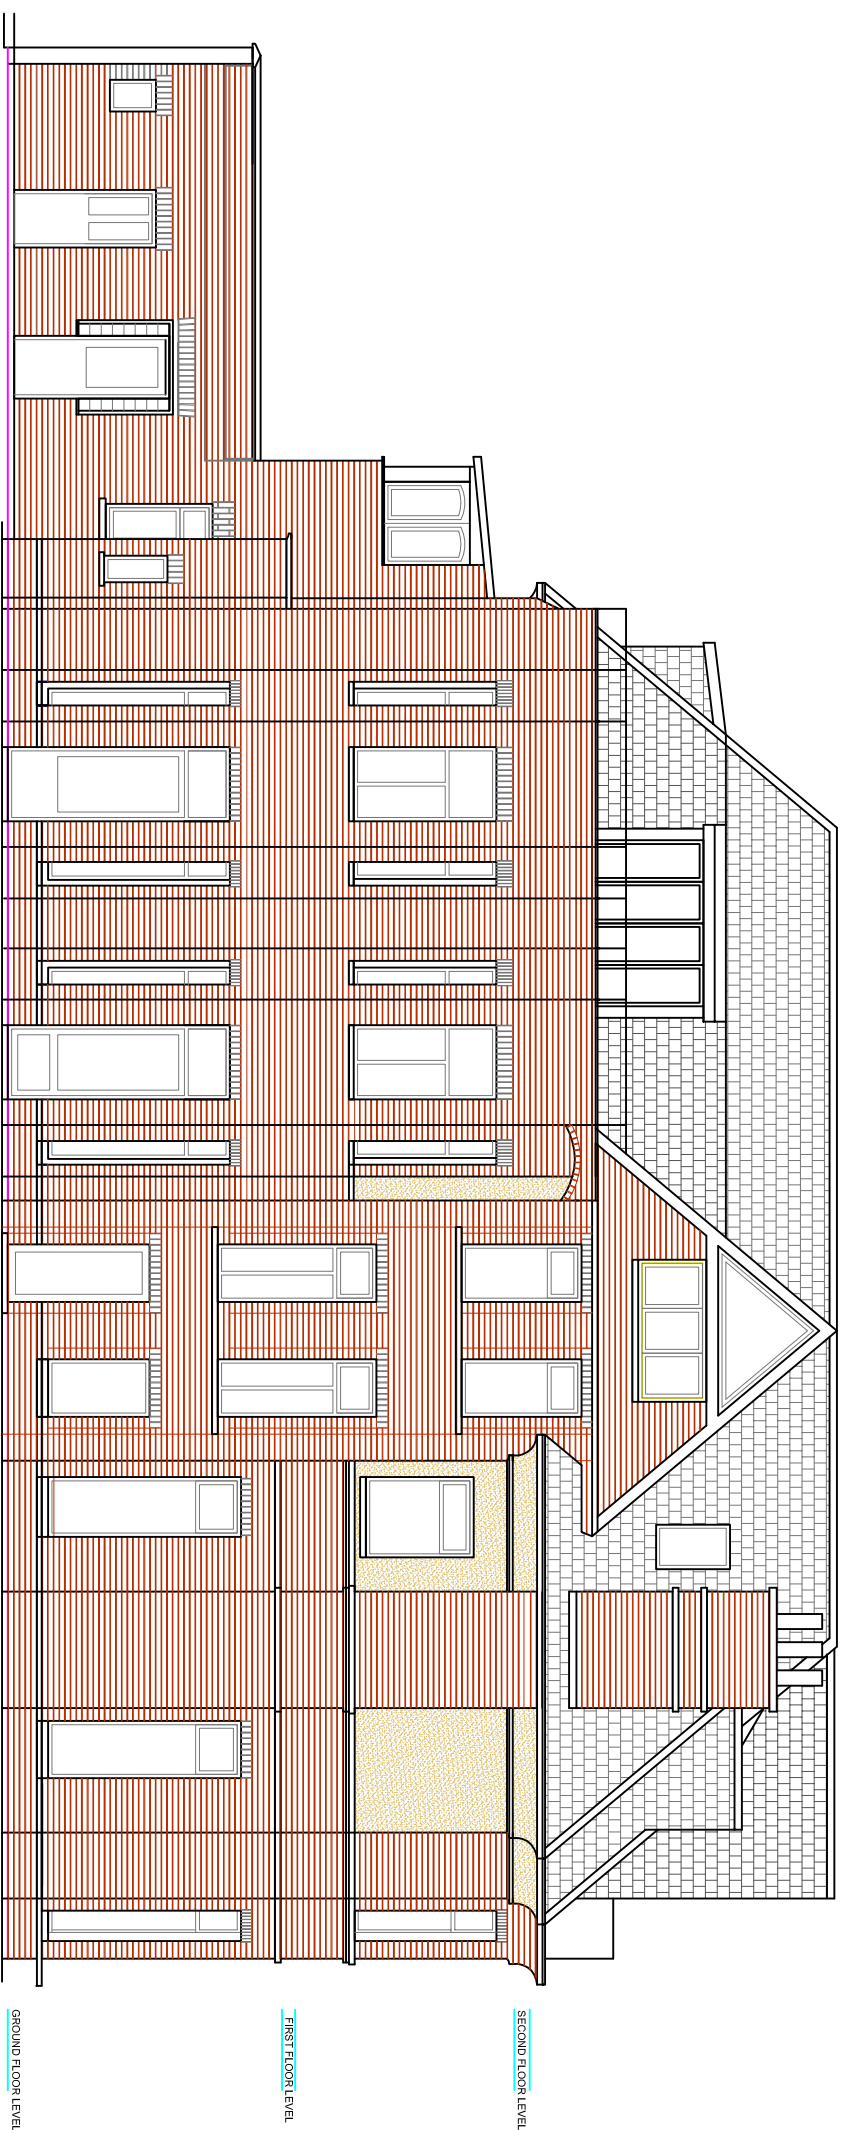

3 Lyndhurst Gardens, Hampstead, NW3  
Proposed Glass Box Sun Room & Juliette Balconies

Dwg No: 3ALG - 004  
Existing & Proposed Elevations

EXISTING WEST ELEVATION

EXISTING NORTH ELEVATION

PROPOSED WEST ELEVATION

PROPOSED NORTH SECTION

Drawn by: D J Oliver  
Tel: 01862 832968

Refer to  
2017/5262/P  
Approved  
30/11/17

Scale 1:00 on A2 Sheet