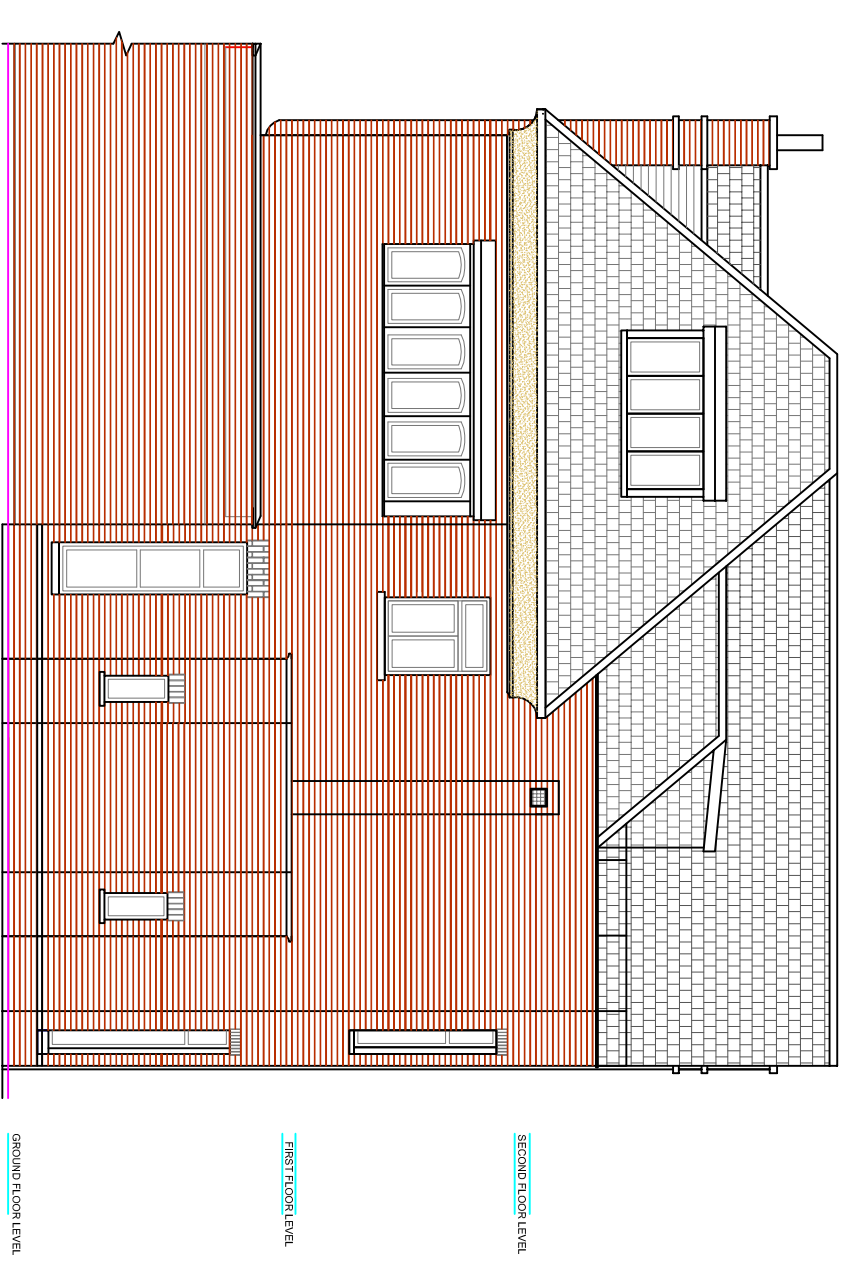

3 Lyndhurst Gardens, Hampstead, NW3  
Proposed Glass Box Sun Room & Juliette Balconies

Dwg No: 3ALG - 004  
Existing & Proposed Elevations

EXISTING WEST ELEVATION

EXISTING NORTH ELEVATION

PROPOSED WEST ELEVATION

PROPOSED NORTH SECTION

Drawn by: D J Oliver  
Tel: 01862 832968

Refer to  
2017/5262/P  
Approved  
30/11/17

Scale 1:00 on A2 Sheet