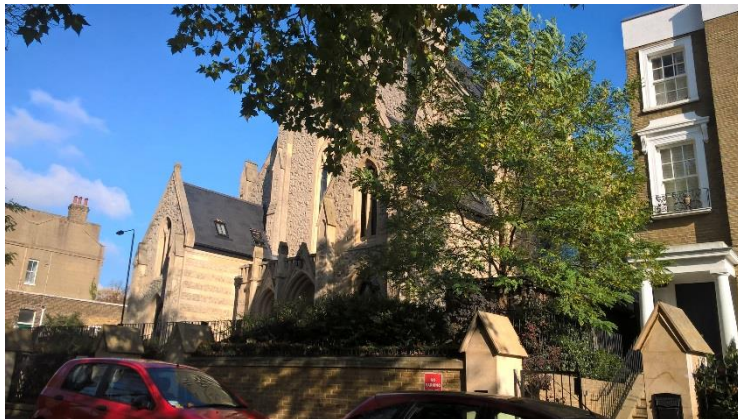

Existing Site Context Photos

Grove View Apartments – View of Front Elevation

Grove View Apartments – View of Side Elevation

Side entrance from Chetwynd Road

Front entrance from Chetwynd Road

View of existing bike storage shelter

View of existing bike storage shelter