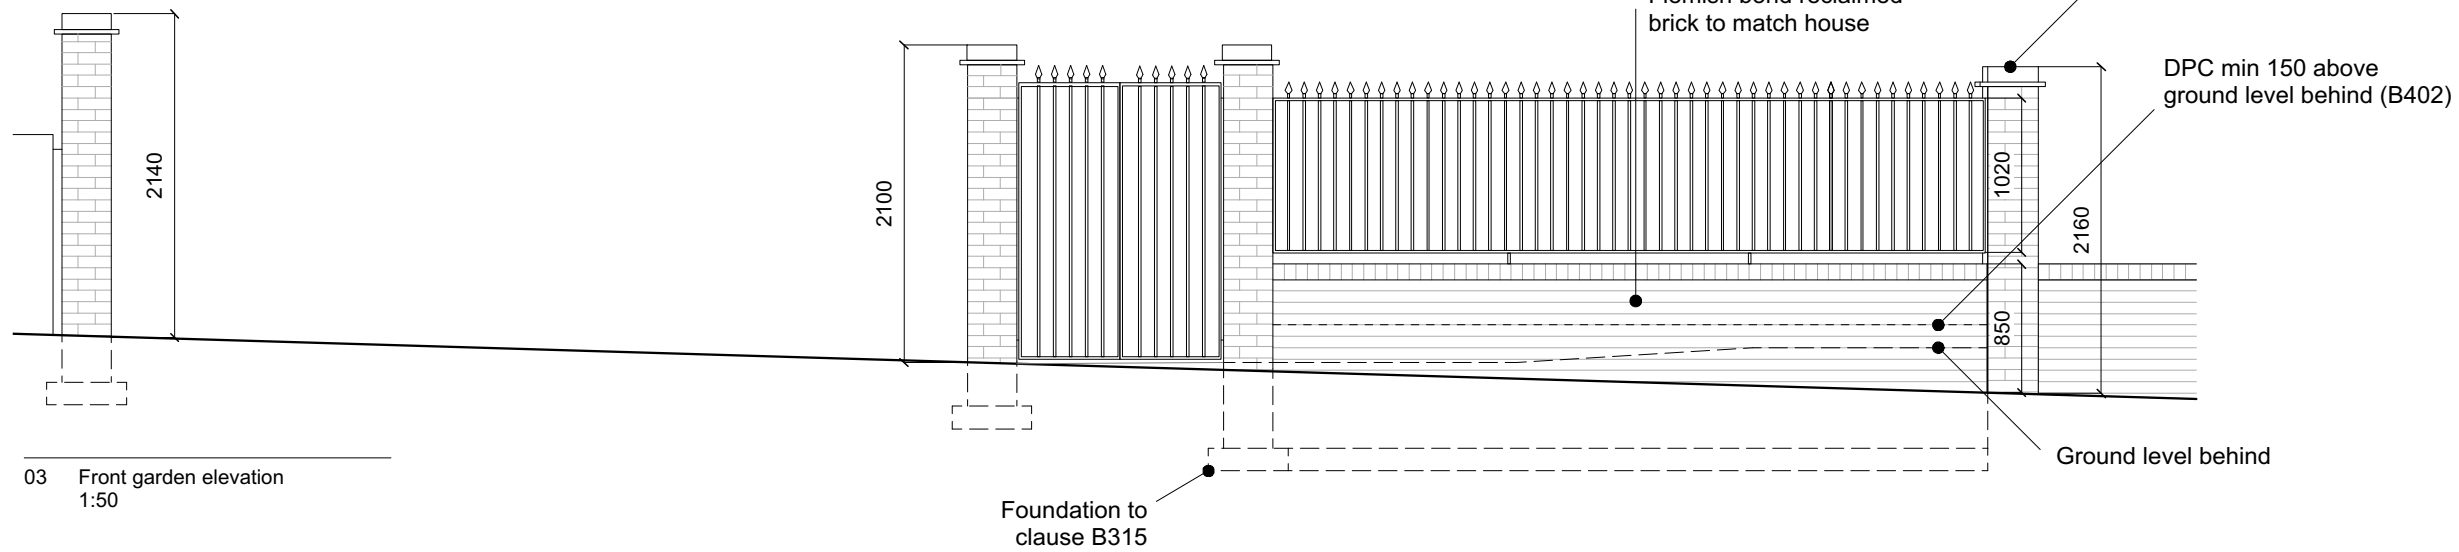

01 Front garden plan
1:50

03 Front garden elevation
1:50

02 Paving detail
1:20

Karena Batstone Design
 Call 0117 944 1004
 Mob 07767615420
 Mail info@karenabatstone.com
 View www.karenabatstone.com
 Post 21 Somerset St, Kingsdown, Bristol BS2 8LZ

Project
2 Akenside Rd

Title
Front garden

Date
22.01.18

Scale
1:50@A3

Dwg No.	Rev.
AR/10	06

Notes
Planting beds
and trees
added