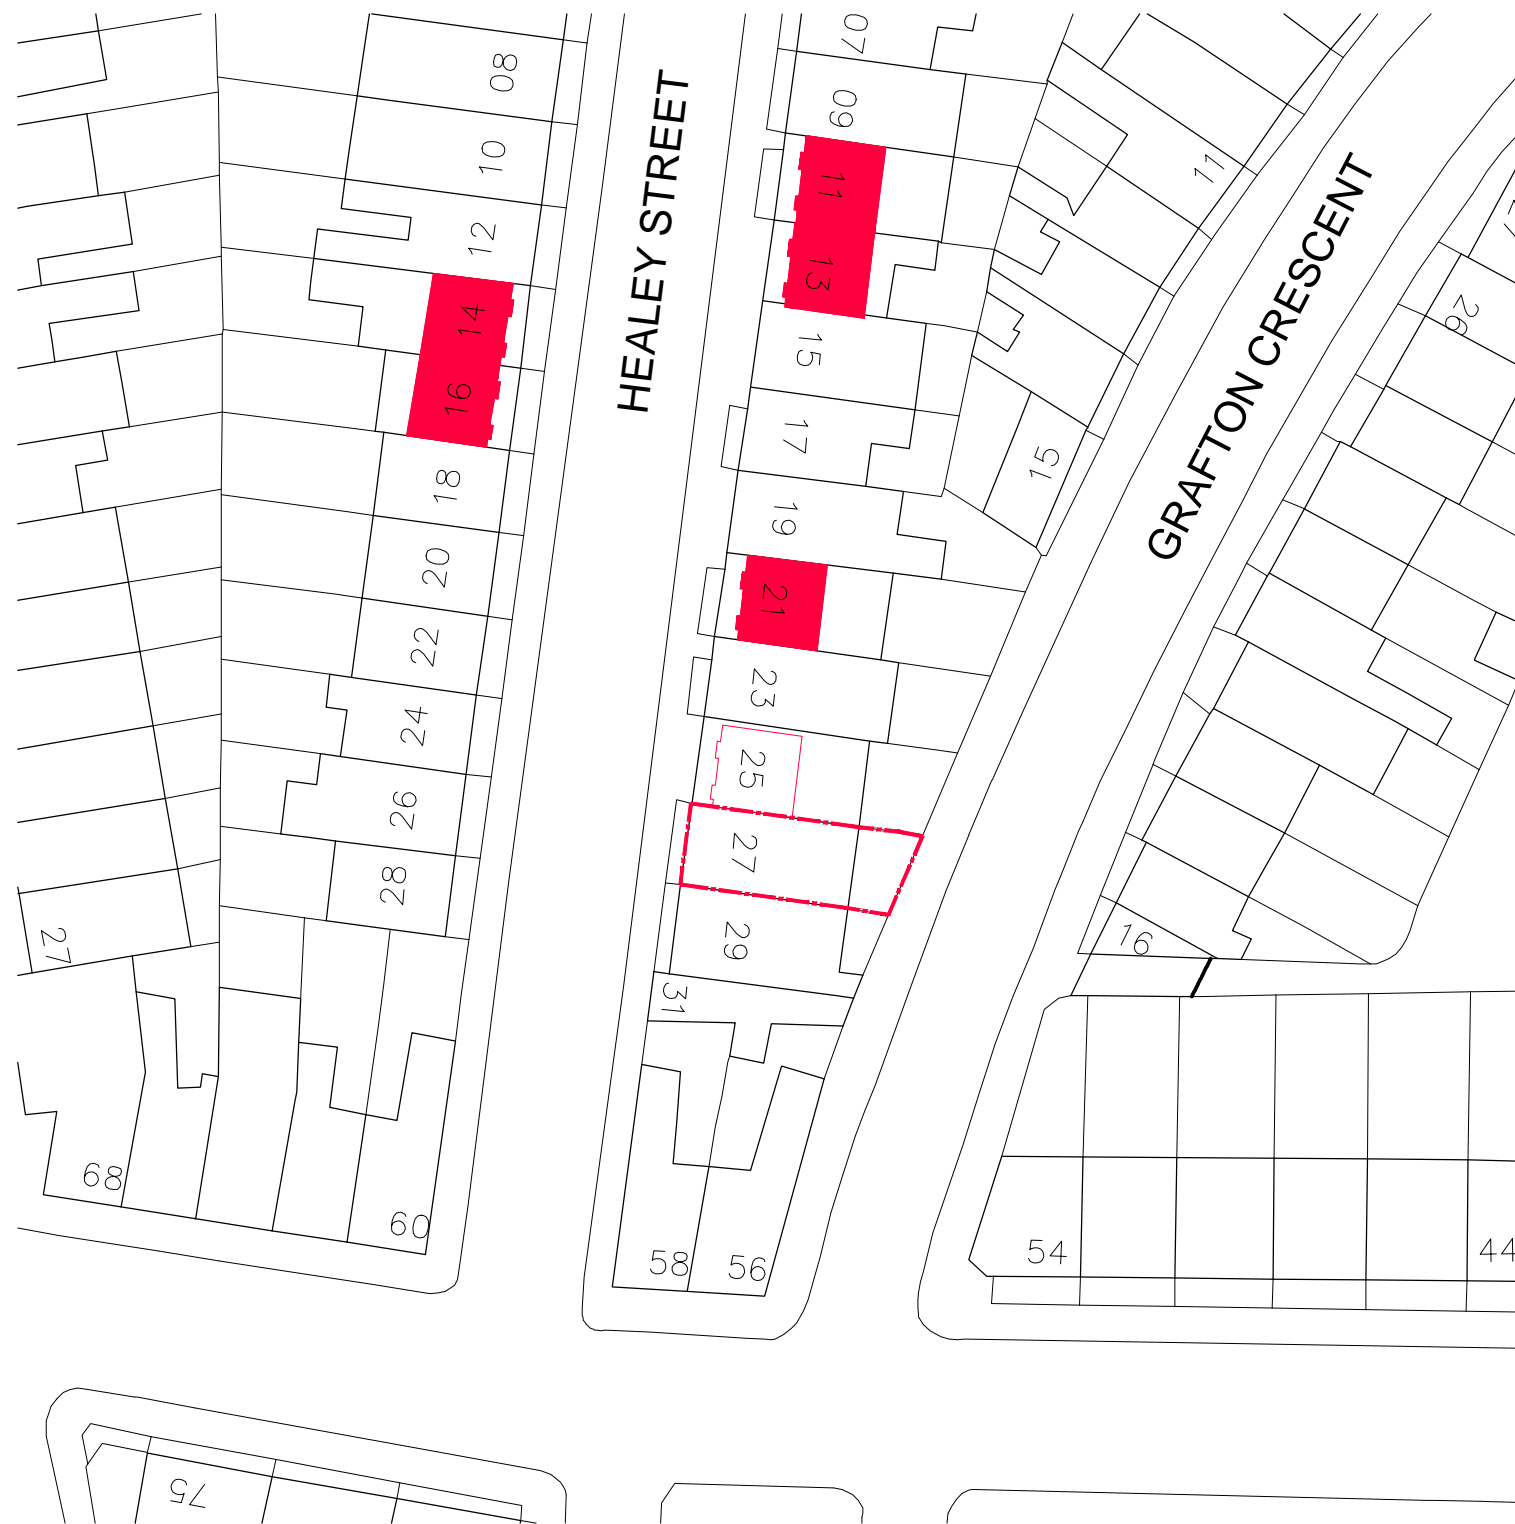

Site Plan 1:1250 @ A3

Roof Plan 1:500 @ A3

Martin Evans
Architects

18 Charlotte Road
London EC2A 3PB
tel 020 7729 2474

JOB
27 Healey Street
London
NW1 8SR

TITLE
Site Plan

DATE	28.09.2017
SCALE	1:1250 @ A3
DRAWN	G.R.

DRAWING NO. HEL27_PL-EXT-00