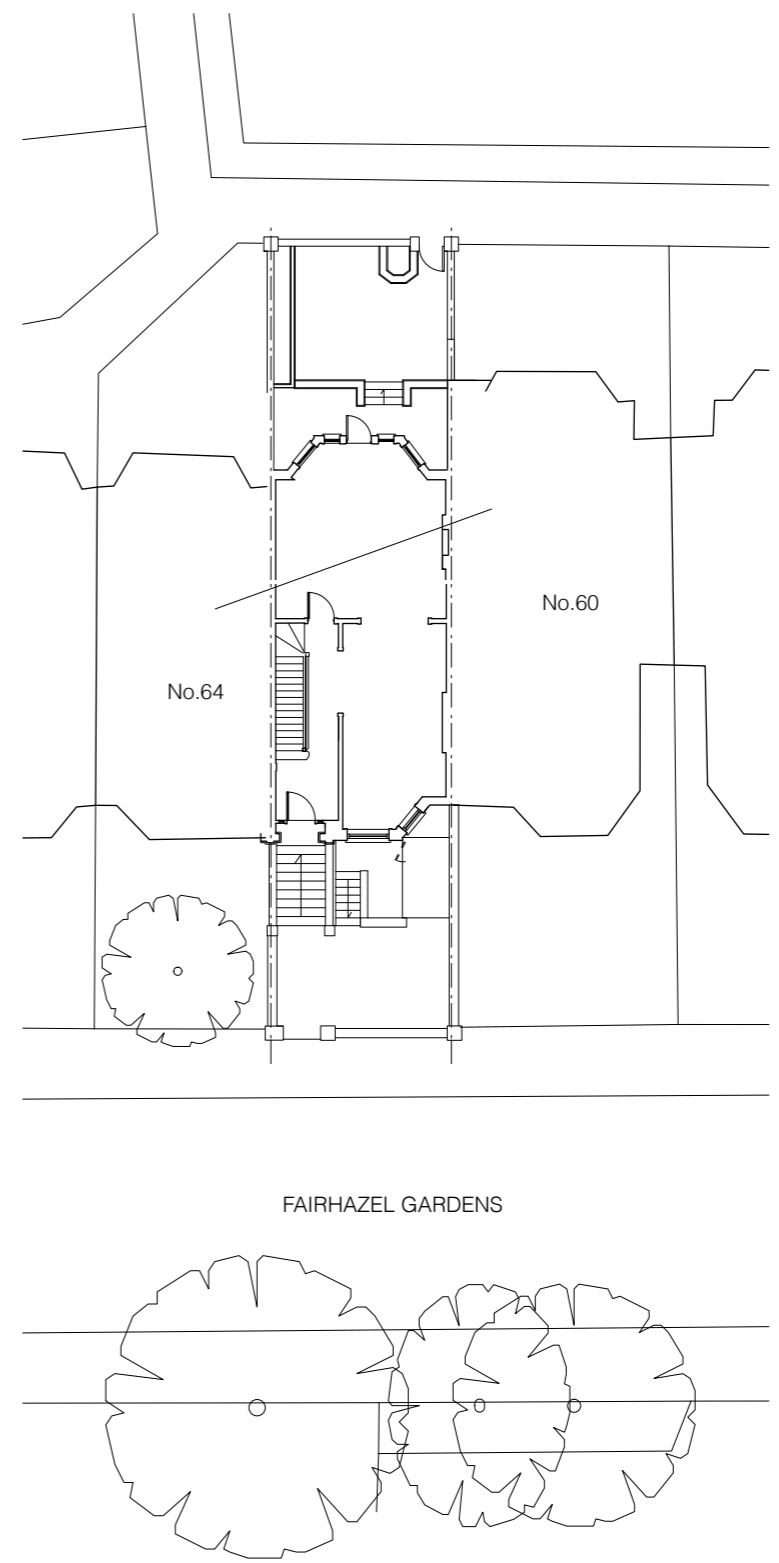

Key
 — Site Extents
 — Other land in the same ownership

SITE LOCATION PLAN
 1:1250@A3

BLOCK PLAN
 1:250@A3

Notes

Revisions
 A. 25.01.18 First Issue for planning

64 Fairhazel Gardens
 Site Location Plan
 Scale 1:1250 @ A3 25.01.2018
 64FG-PL-00 Rev A