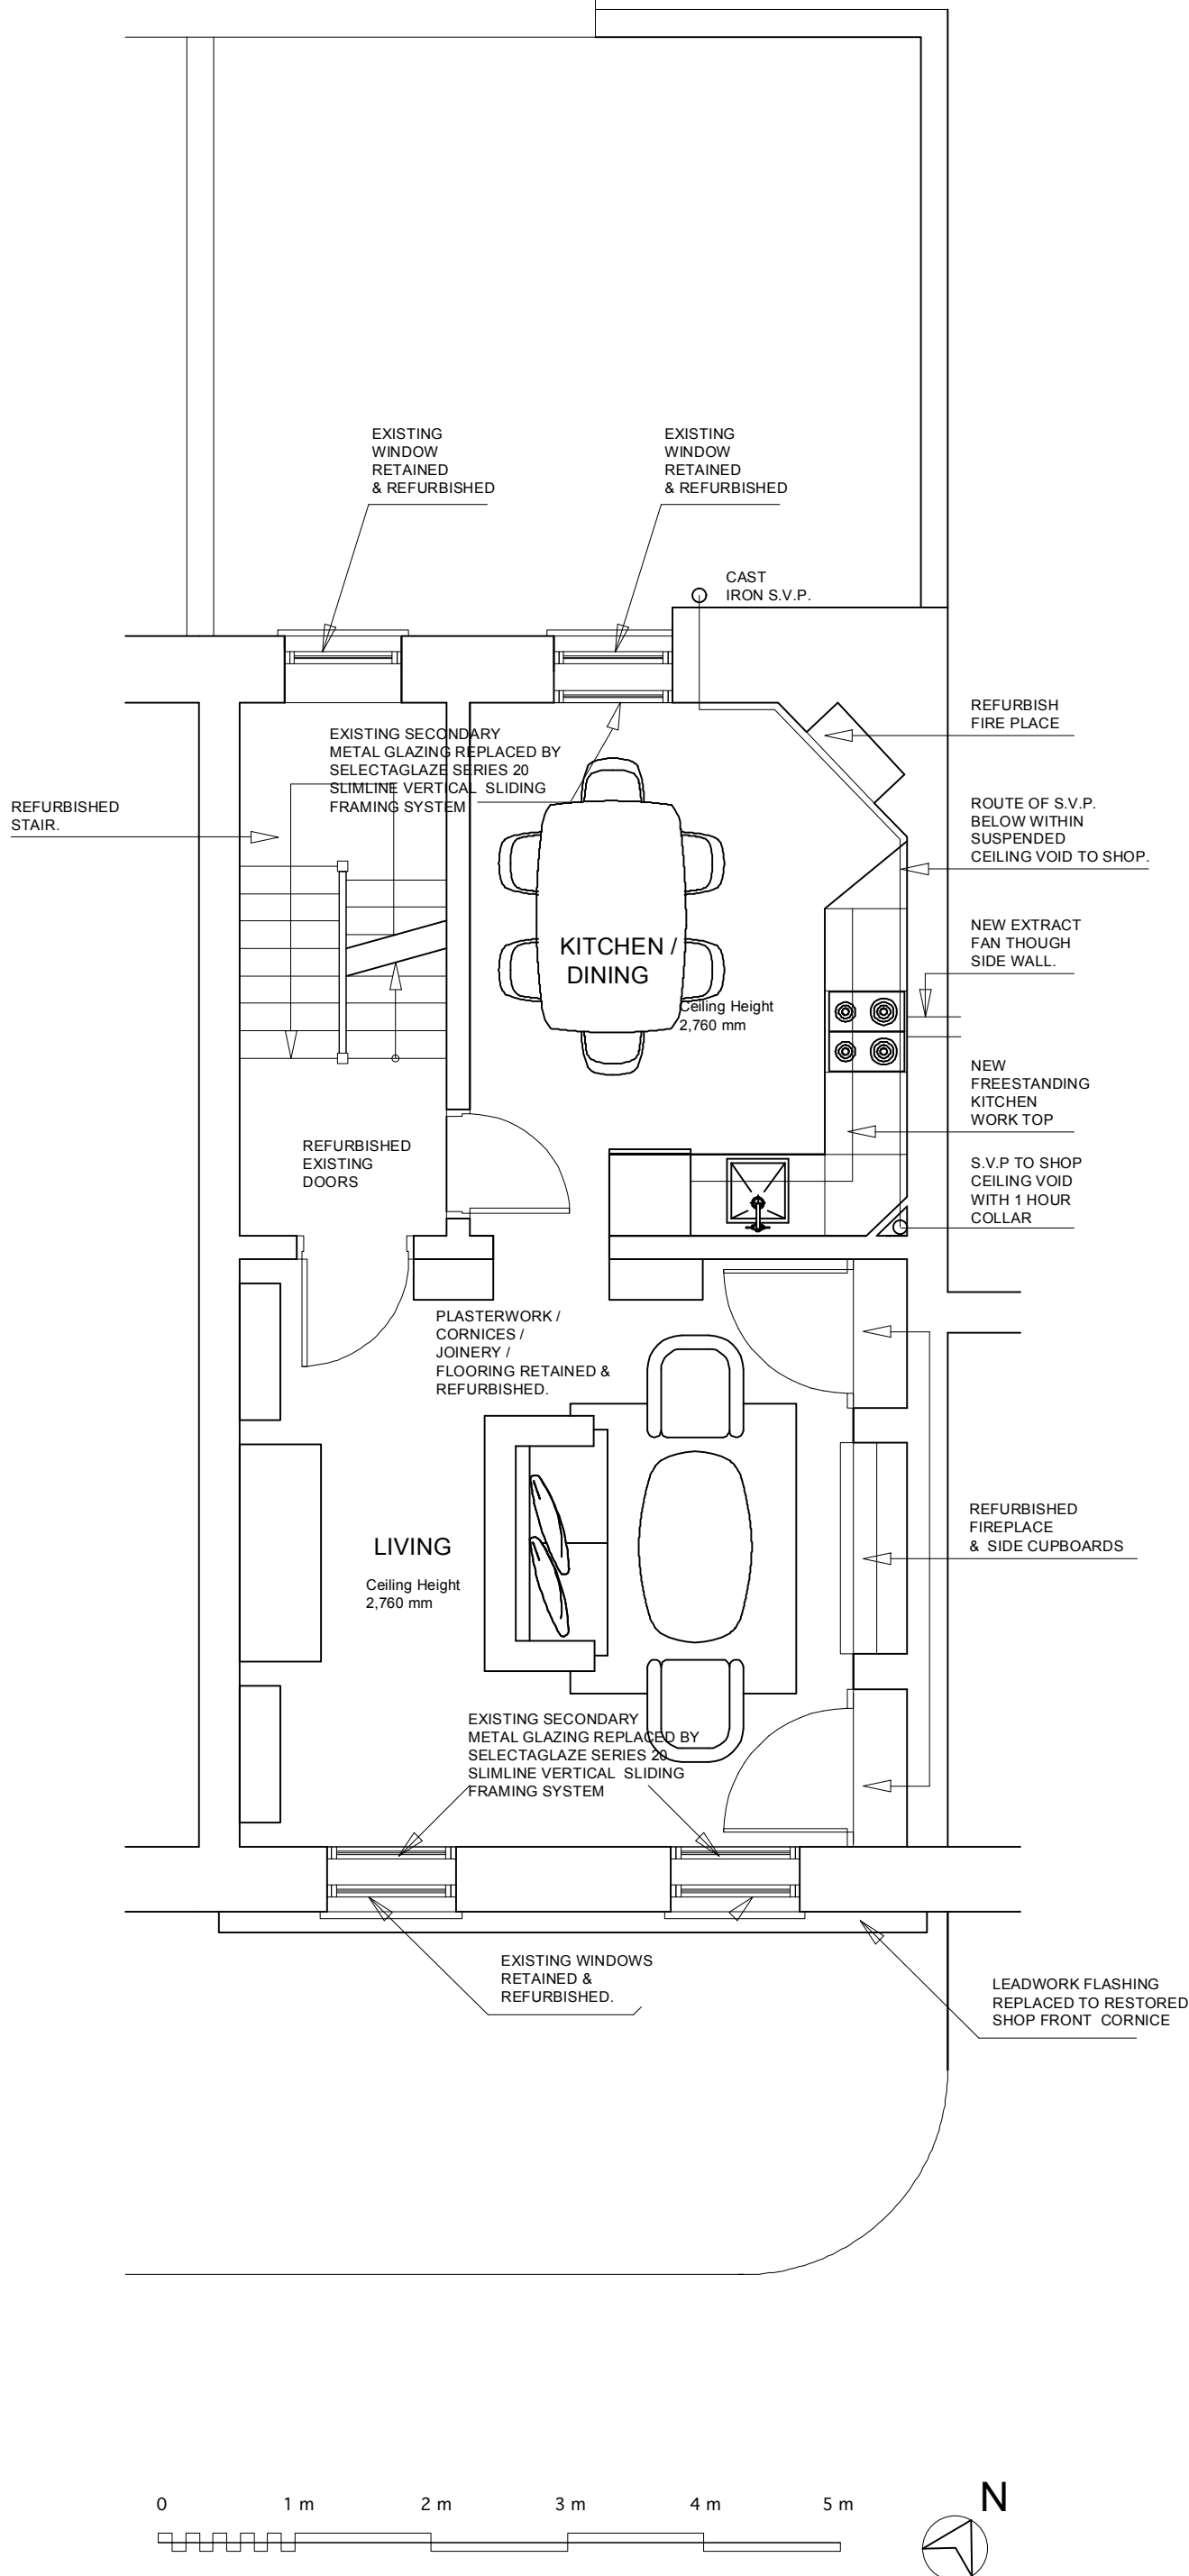

# FIRST FLOOR

A: Selectaglaze 2ndary glazing  
1.18

The Line House, Tedstone Delamere Bromyard, Herefordshire, HR7 4PT Tel : 01886 821 971 mcmorran@architectonicus.co.uk		
Project Title <b>28 Tottenham Street Fitzrovia London W1T 4RH</b>		
Drawing Title <b>As proposed _First Floor</b>		
Drawn By JS	Scale <b>1:50</b>	Drawing Size <b>A3</b>
Reviewed By WM	Drawing Status <b>PLANNING PERMISSION</b>	
Date <b>07_08_17</b>	Job No.	Drawing No.
CAD File Name <b>A_016_</b>	<b>A_16_103</b>	<b>A</b>