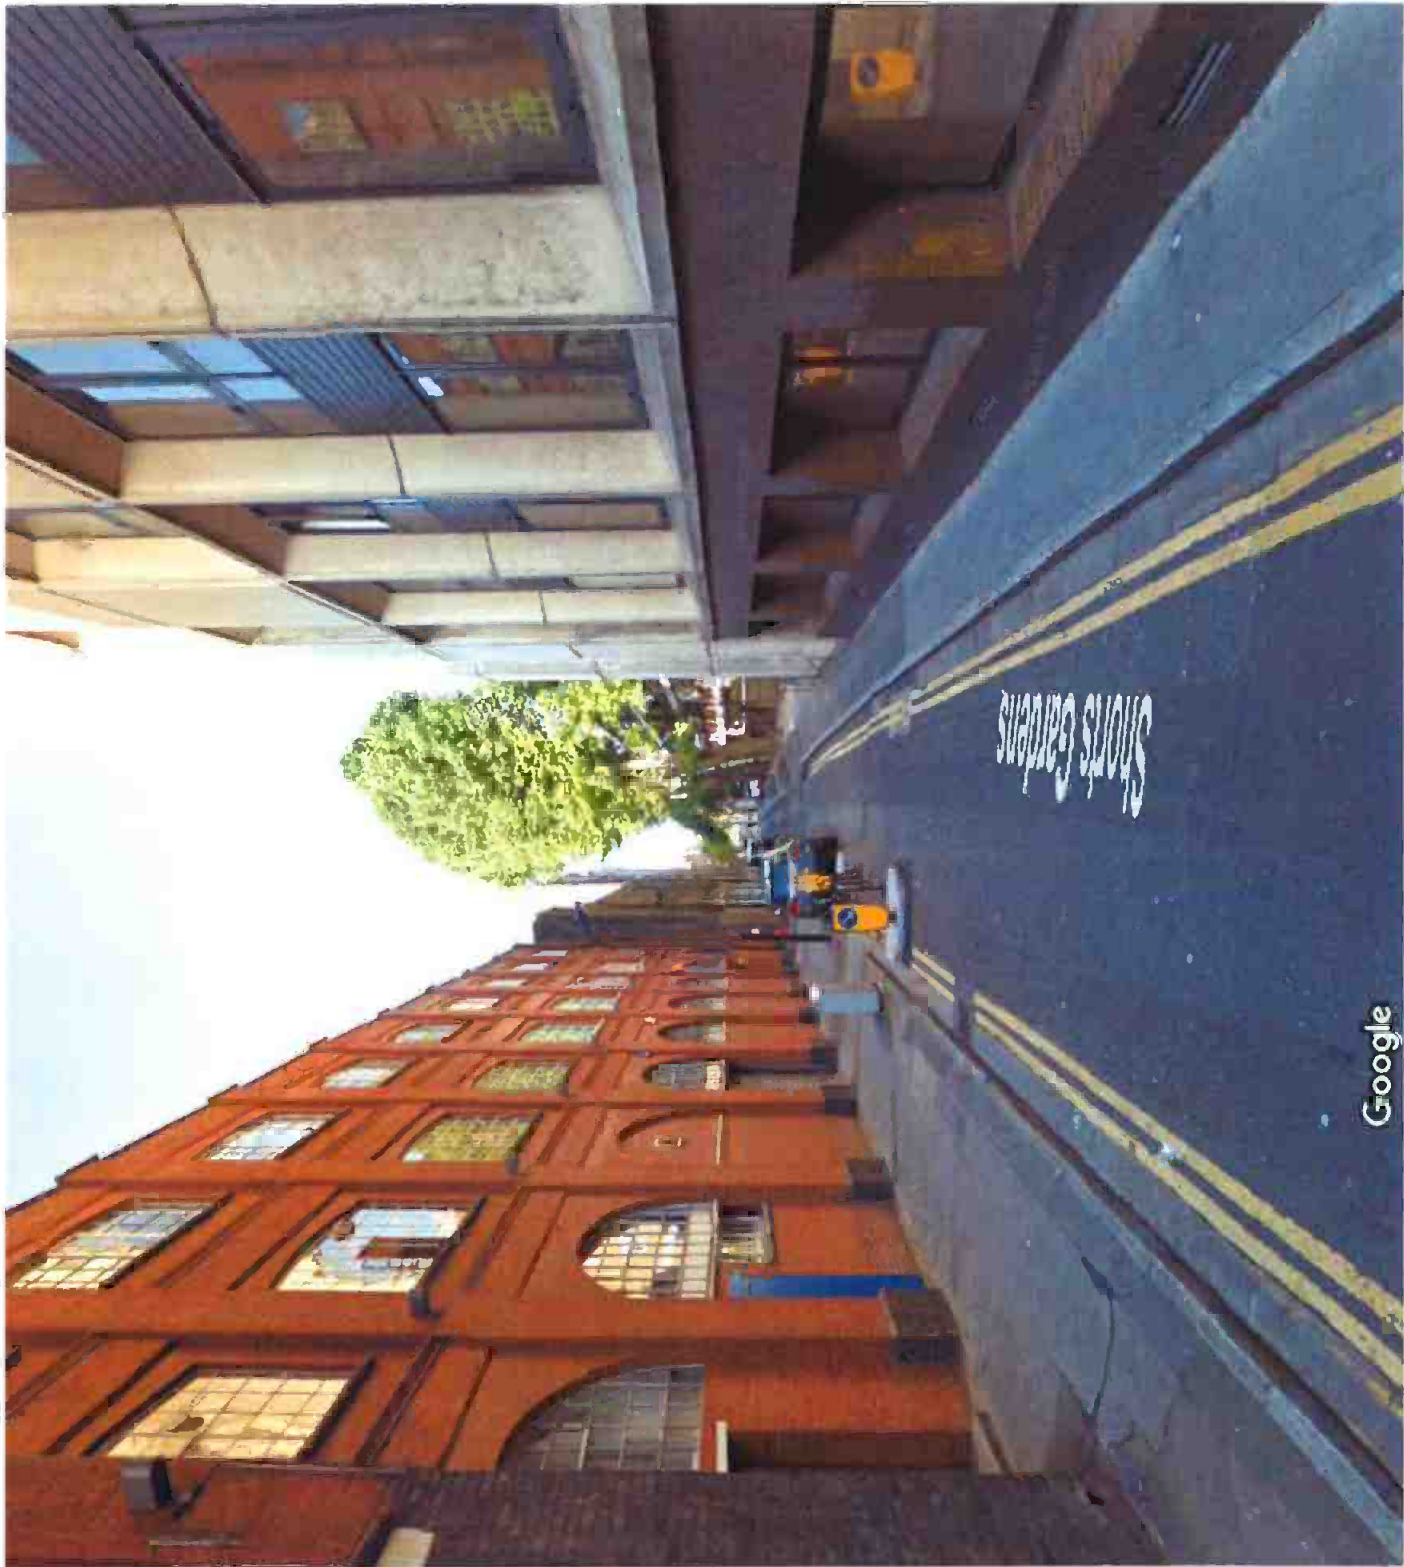

Google

Sports Gardens  
London, England  
Street View - Jul 2016

14 Beaton St  
Luton, England  
Street View - Street View A

14 Beaton St  
Luton, England  
8:30 pm - 8:30 pm  
All other times  
and  
Disabled  
bridge  
holders  
Luton  
only  
4.00 min

New Luton  
The Sun Pub

Google  
© 2017 Google  
Terms  
Report a problem

Batterton St  
London, England  
Street View - Jan 10, 2015

The Sun Pub  
15-160

Google

Batterton St

Goog

made Landsat / Copernicus