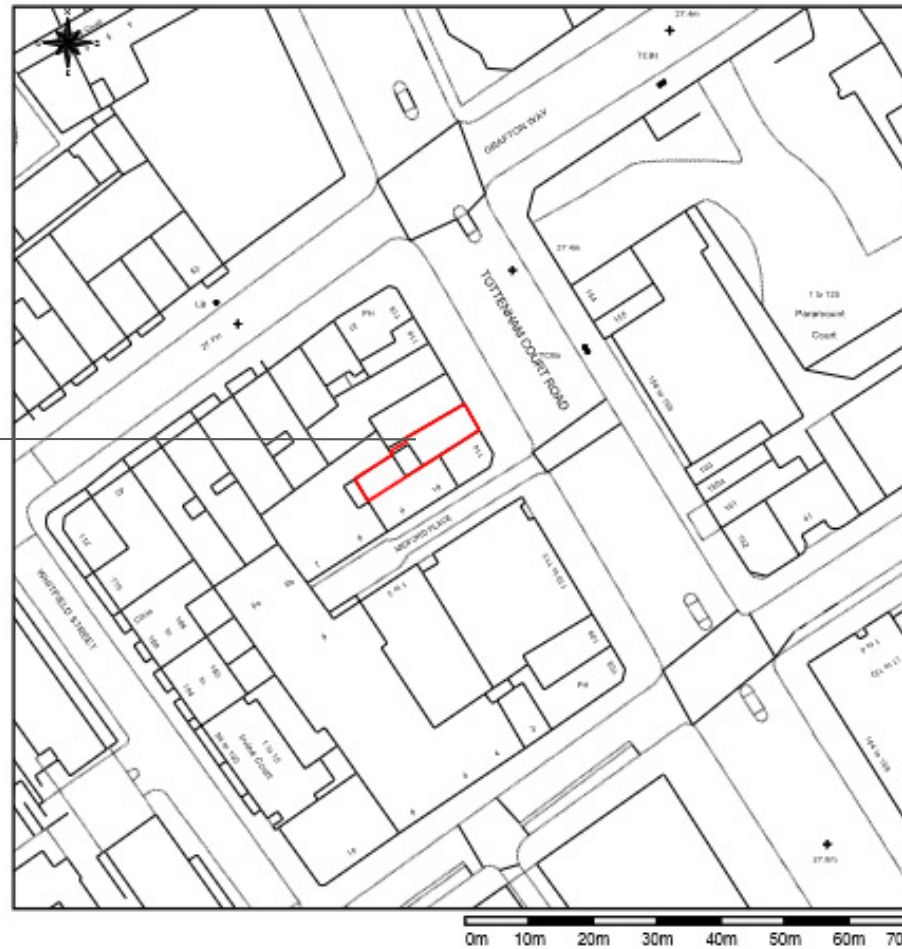

Location Plan

Red outline indicates the existing H Mart mini (New Logo "oseyo"), 115 Tottenham Court Road, London W1T 5AH

This Plan includes the following Licensed Data: OS MasterMap Black and White PDF Location Plan by the Ordnance Survey National Geographic Database and incorporating surveyed revision available at the date of production. Reproduction in whole or in part is prohibited without the prior permission of Ordnance Survey. The representation of a road, track or path is no evidence of a right of way. The representation of features, as lines is no evidence of a property boundary. © Crown copyright and database rights, 2015. Ordnance Survey 0100031673

Scale: 1:1250, paper size: A4

COMPANY GKSS LTD Unit 5 Leigh Close New Malden Surrey KT3 3NW
PROJECT TITLE Replacement of Fascia & Hanging Sign At 115 Tottenham Court Road London W1T 5AH
DRAWING TITLE Location Plan
DATE 22 January 2018
SCALES 1:1250 @ A4
PREPARED BY GKSS LTD
DRAWING NUMBER 115_2018_02