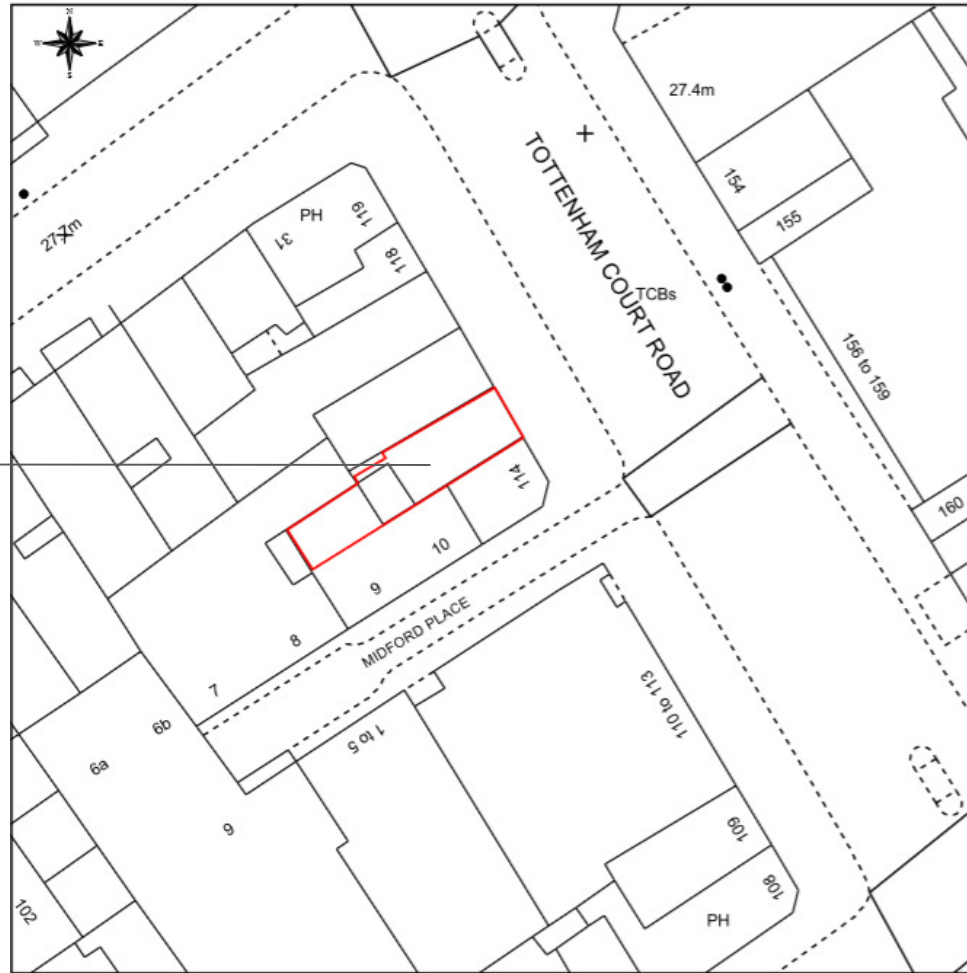

COMPANY
GKSS LTD Unit 5 Leigh Close New Malden Surrey KT3 3NW
PROJECT TITLE
Replacement of Fascia & Hanging Sign At 115 Tottenham Court Road London W1T 5AH
DRAWING TITLE
Site Block Plan
DATE
22 January 2018
SCALES
1:500 @ A4
PREPARED BY
GKSS LTD
DRAWING NUMBER
115_2018_01

Red outline indicates the existing
H Mart mini (New Logo "oseyo"),
115 Tottenham Court Road,
London W1T 5AH

Scale: 1:500, paper size: A4

Site Block Plan